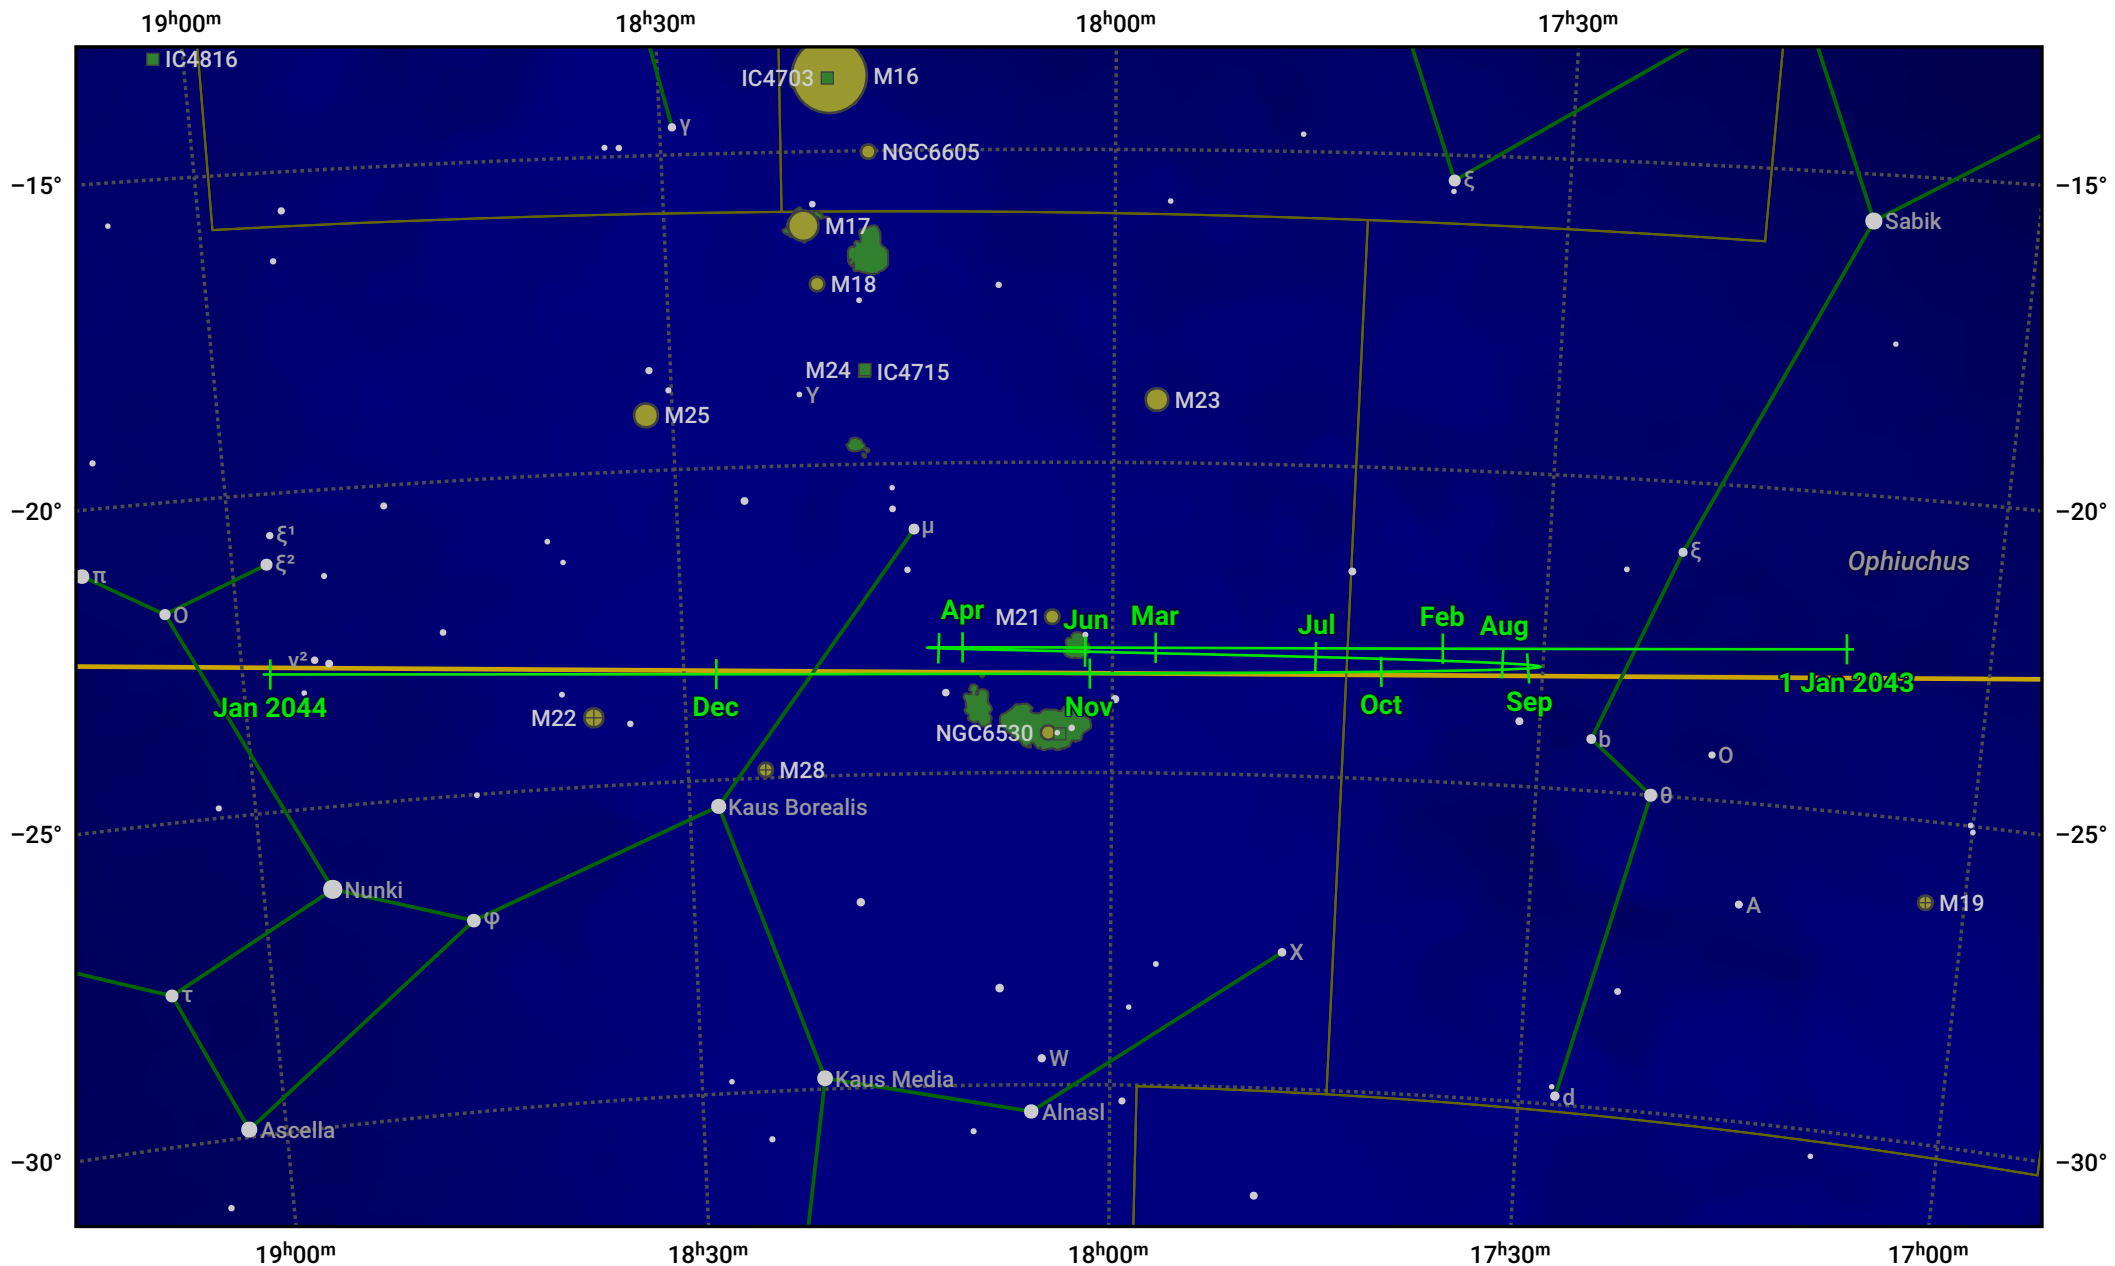

# The path of Jupiter in 2043

© Dominic Ford 2011–2024. Date markers placed at midnight UTC. Downloaded from <https://in-the-sky.org>

Magnitude scale: • 6.0 • 5.0 • 4.0 • 3.0 • 2.0

— Ecliptic Plane

Galaxy    Bright nebula    Open cluster    Globular cluster

Date	Mag	Angular size
2043 Jan 1	-1.8	31.0"
2043 Apr 1	-2.2	38.1"
2043 Jul 1	-2.6	45.2"
2043 Oct 1	-2.1	36.1"
2044 Jan 1	-1.8	31.2"