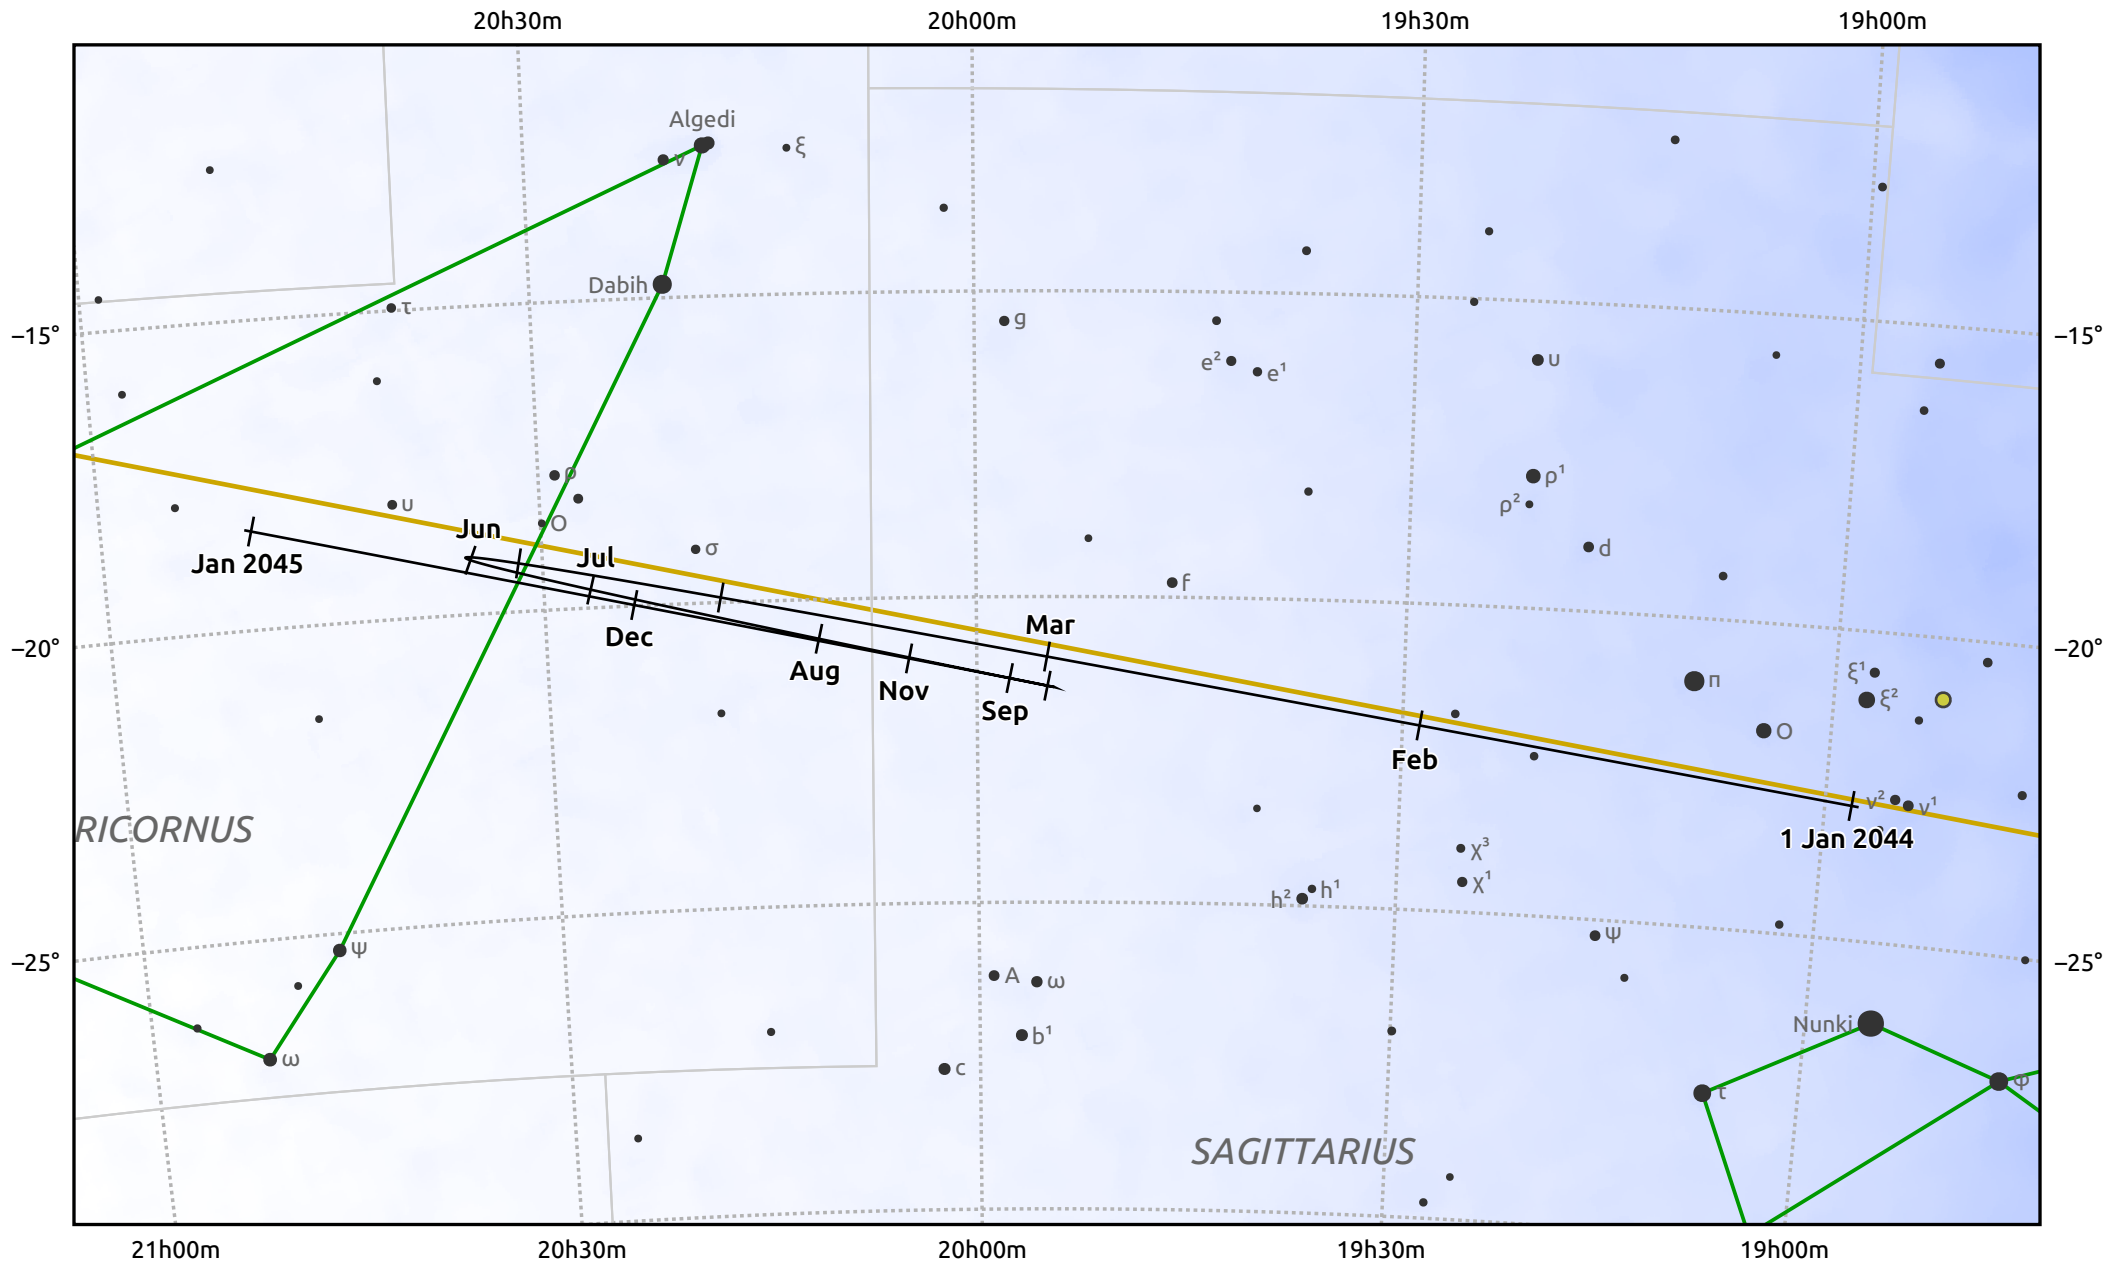

The path of Jupiter in 2044

© Dominic Ford 2011–2025. Date markers placed at midnight UTC. Downloaded from <https://in-the-sky.org>

Magnitude scale: • 6.0 • 5.0 • 4.0 • 3.0 • 2.0

— Ecliptic Plane

● Galaxy
 ■ Bright nebula
 ● Open cluster
 ⊕ Globular cluster
 ⊕ Planetary nebula

Date	Mag	Angular size
2044 Jan 1	-1.8	31.2"
2044 Apr 1	-2.1	35.5"
2044 Jul 1	-2.7	46.0"
2044 Oct 1	-2.5	41.1"
2045 Jan 1	-2.0	32.7"