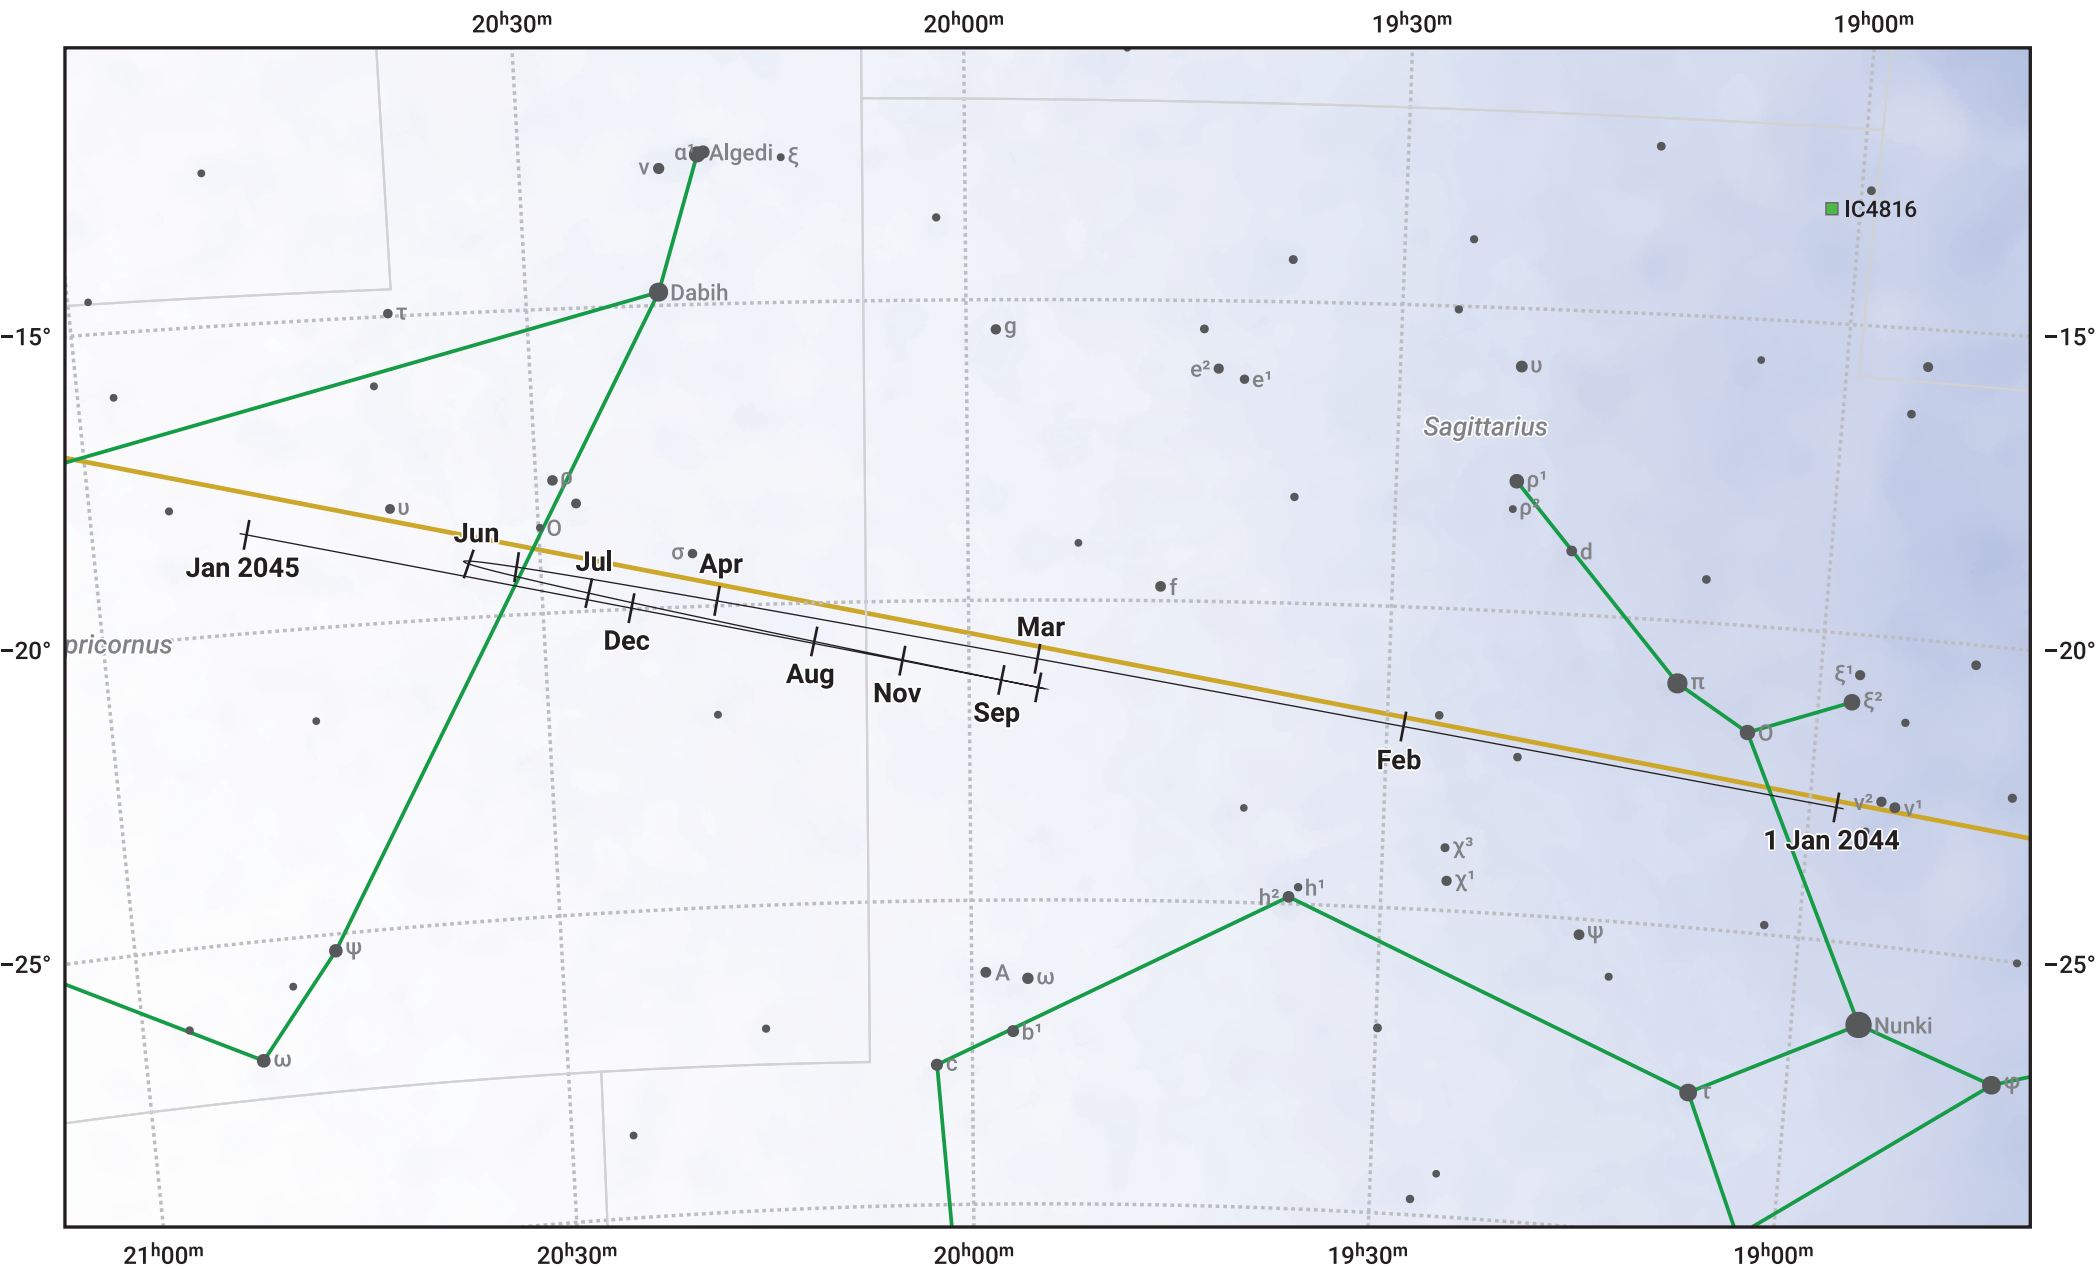

# The path of Jupiter in 2044

© Dominic Ford 2011–2024. Date markers placed at midnight UTC. Downloaded from <https://in-the-sky.org>

Magnitude scale: • 6.0 • 5.0 • 4.0 • 3.0 • 2.0

— Ecliptic Plane

- Galaxy
- Bright nebula
- Open cluster
- ⊕ Globular cluster

| Date       | Mag  | Angular size |
|------------|------|--------------|
| 2044 Jan 1 | -1.8 | 31.2"        |
| 2044 Apr 1 | -2.1 | 35.5"        |
| 2044 Jul 1 | -2.7 | 46.0"        |
| 2044 Oct 1 | -2.5 | 41.1"        |
| 2045 Jan 1 | -2.0 | 32.7"        |