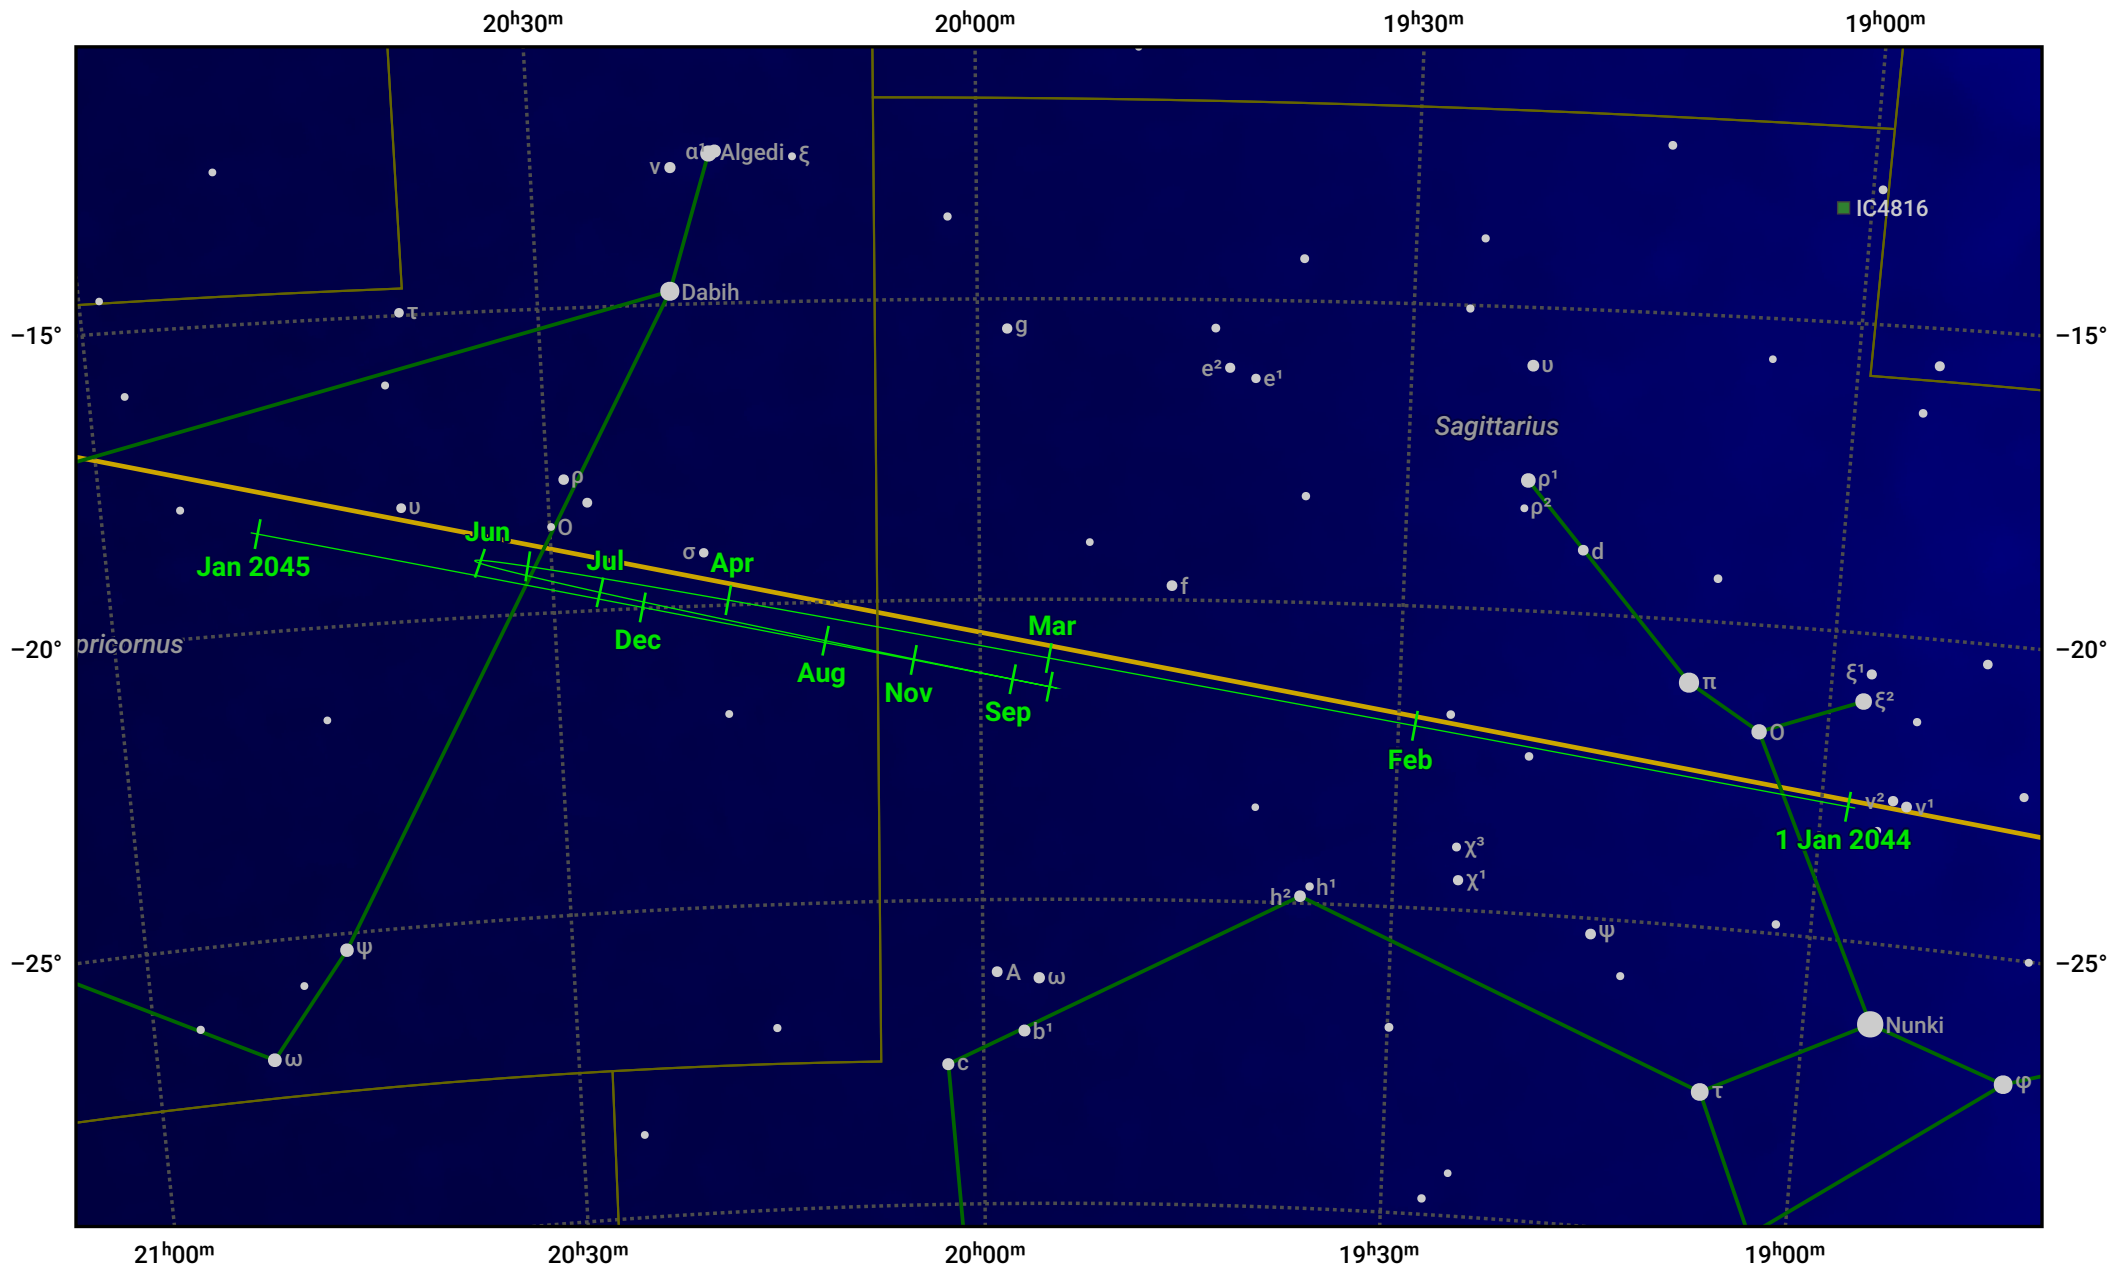

The path of Jupiter in 2024

© Dominic Ford 2011–2024. Date markers placed at midnight UTC. Downloaded from <https://in-the-sky.org>

Magnitude scale: • 6.0 • 5.0 • 4.0 • 3.0 ● 2.0

— Ecliptic Plane

● Galaxy ■ Bright nebula ● Open cluster ● Globular cluster

Date	Mag	Angular size
2024 Jan 1	-1.8	31.2"
2024 Apr 1	-2.1	35.5"
2024 Jul 1	-2.7	46.0"
2024 Oct 1	-2.5	41.1"
2025 Jan 1	-2.0	32.7"