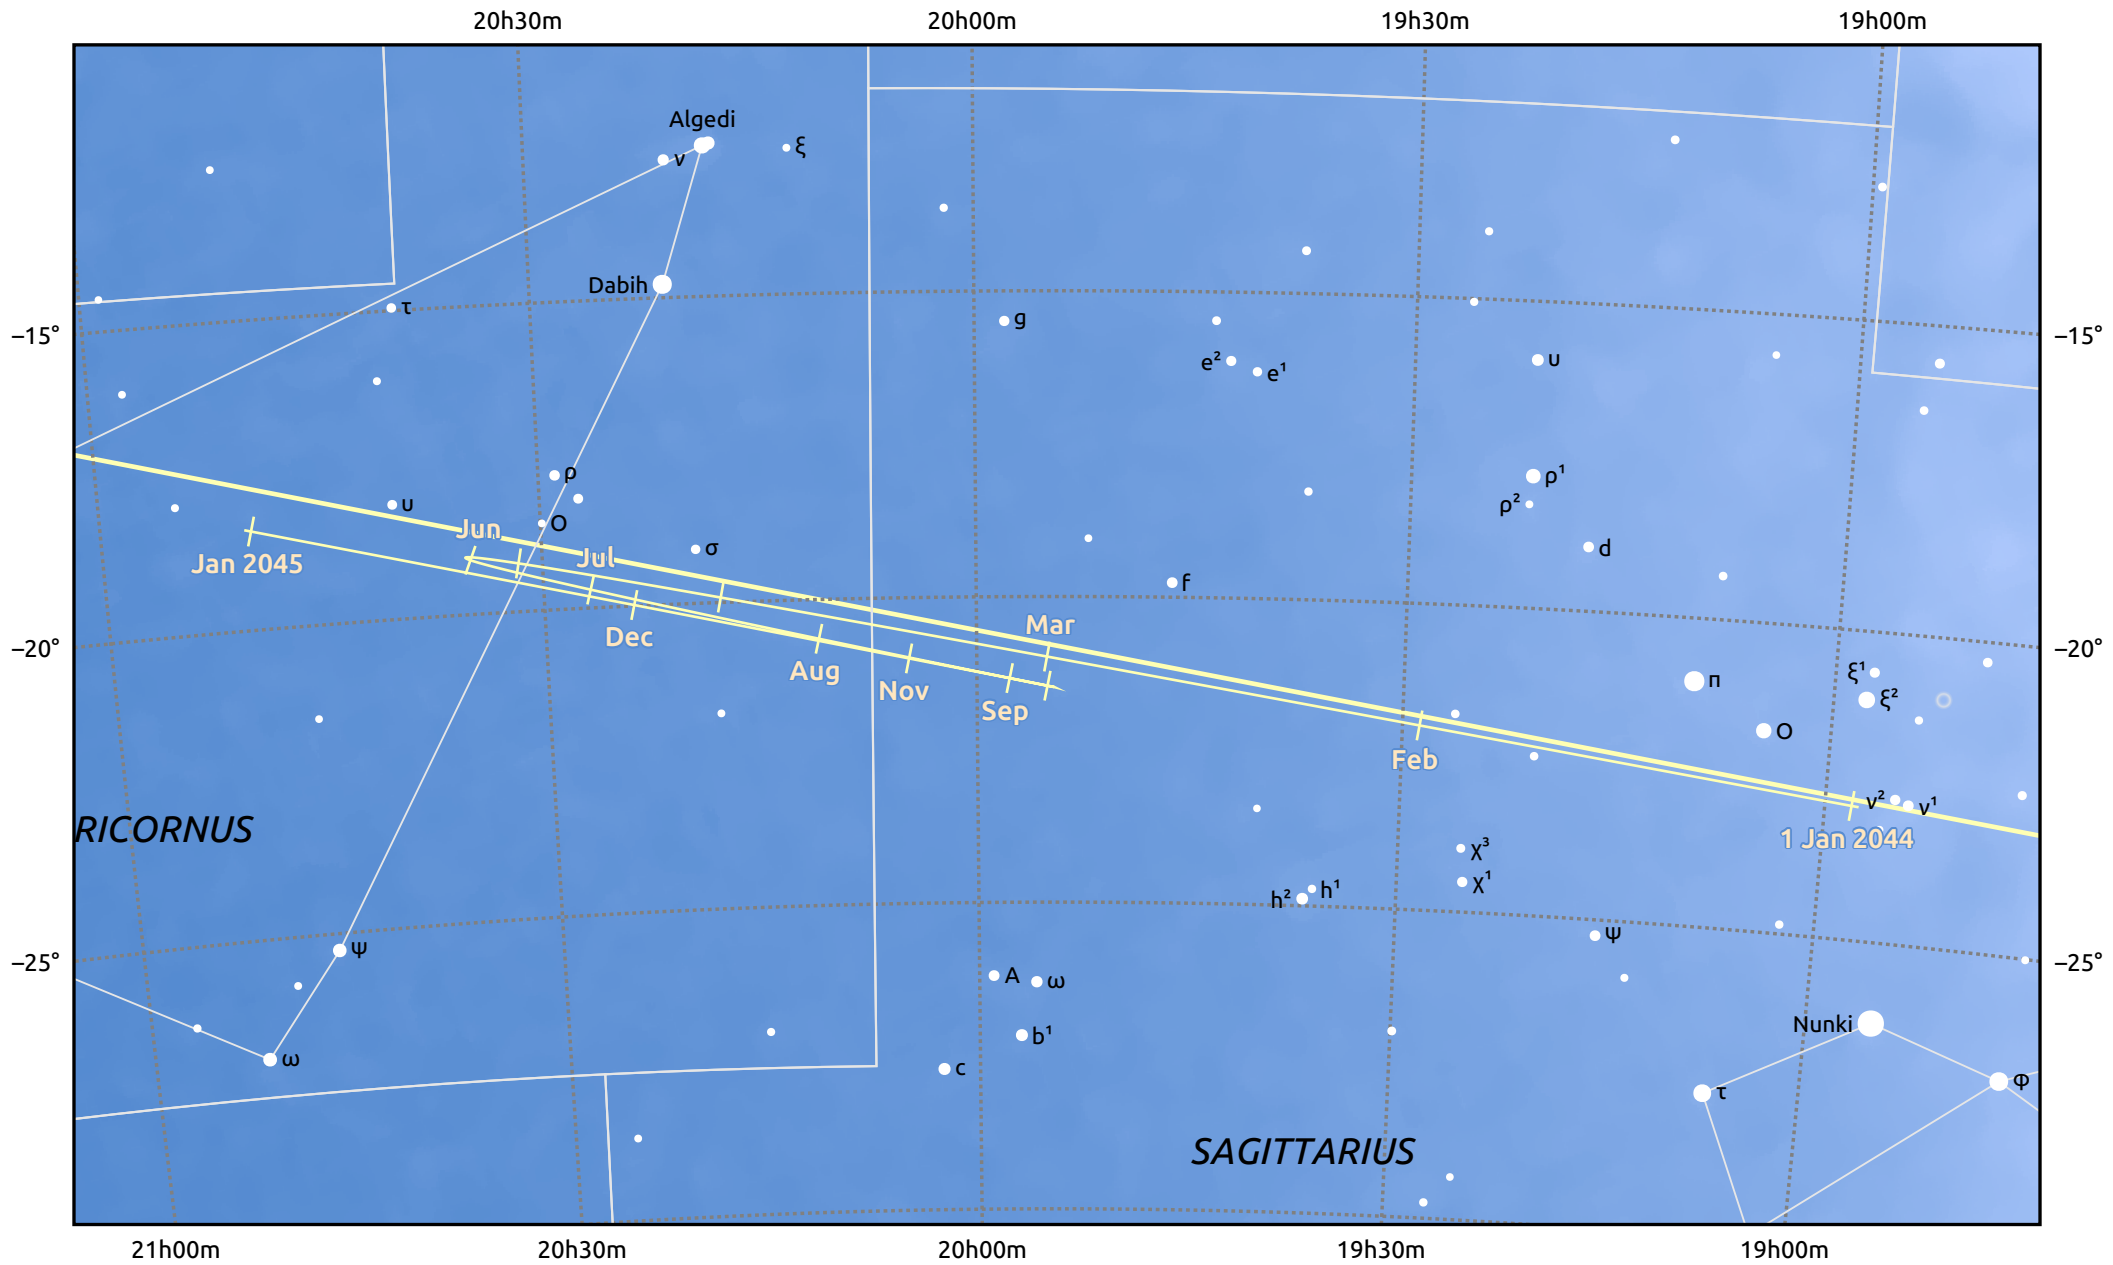

The path of Jupiter in 2044

© Dominic Ford 2011–2025. Date markers placed at midnight UTC. Downloaded from <https://in-the-sky.org>

Magnitude scale: • 6.0 • 5.0 • 4.0 • 3.0 ● 2.0

— Ecliptic Plane

Galaxy Bright nebula Open cluster Globular cluster Planetary nebula

Date	Mag	Angular size
2044 Jan 1	-1.8	31.2"
2044 Apr 1	-2.1	35.5"
2044 Jul 1	-2.7	46.0"
2044 Oct 1	-2.5	41.1"
2045 Jan 1	-2.0	32.7"