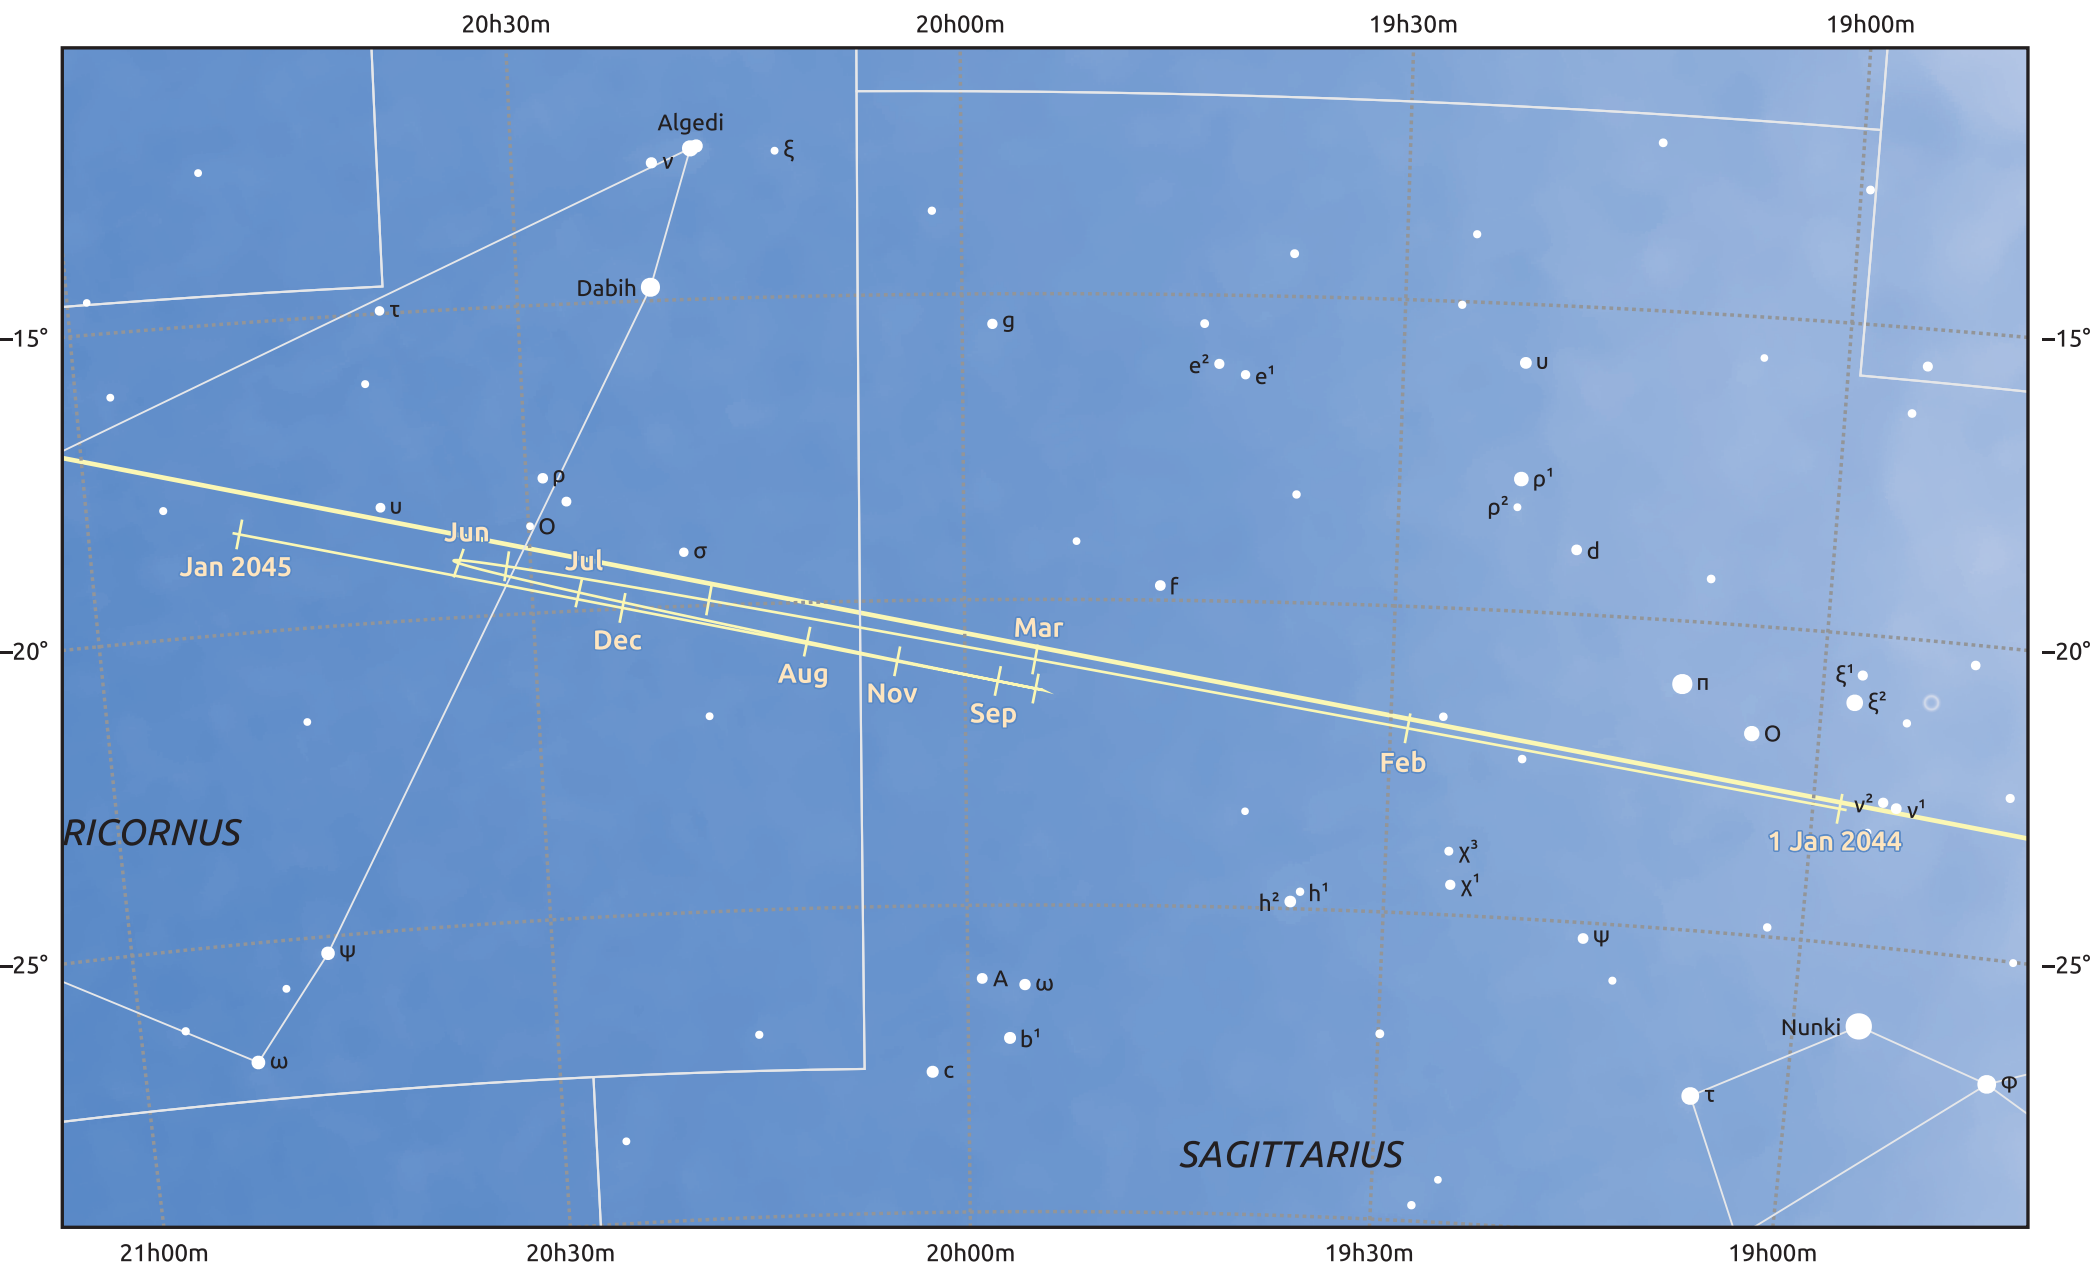

# The path of Jupiter in 2044

© Dominic Ford 2011–2025. Date markers placed at midnight UTC. Downloaded from <https://in-the-sky.org>

Magnitude scale: • 6.0 • 5.0 • 4.0 • 3.0 ● 2.0

— Ecliptic Plane

Galaxy    Bright nebula    Open cluster    Globular cluster    Planetary nebula

Date	Mag	Angular size
2044 Jan 1	-1.8	31.2"
2044 Apr 1	-2.1	35.5"
2044 Jul 1	-2.7	46.0"
2044 Oct 1	-2.5	41.1"
2045 Jan 1	-2.0	32.7"