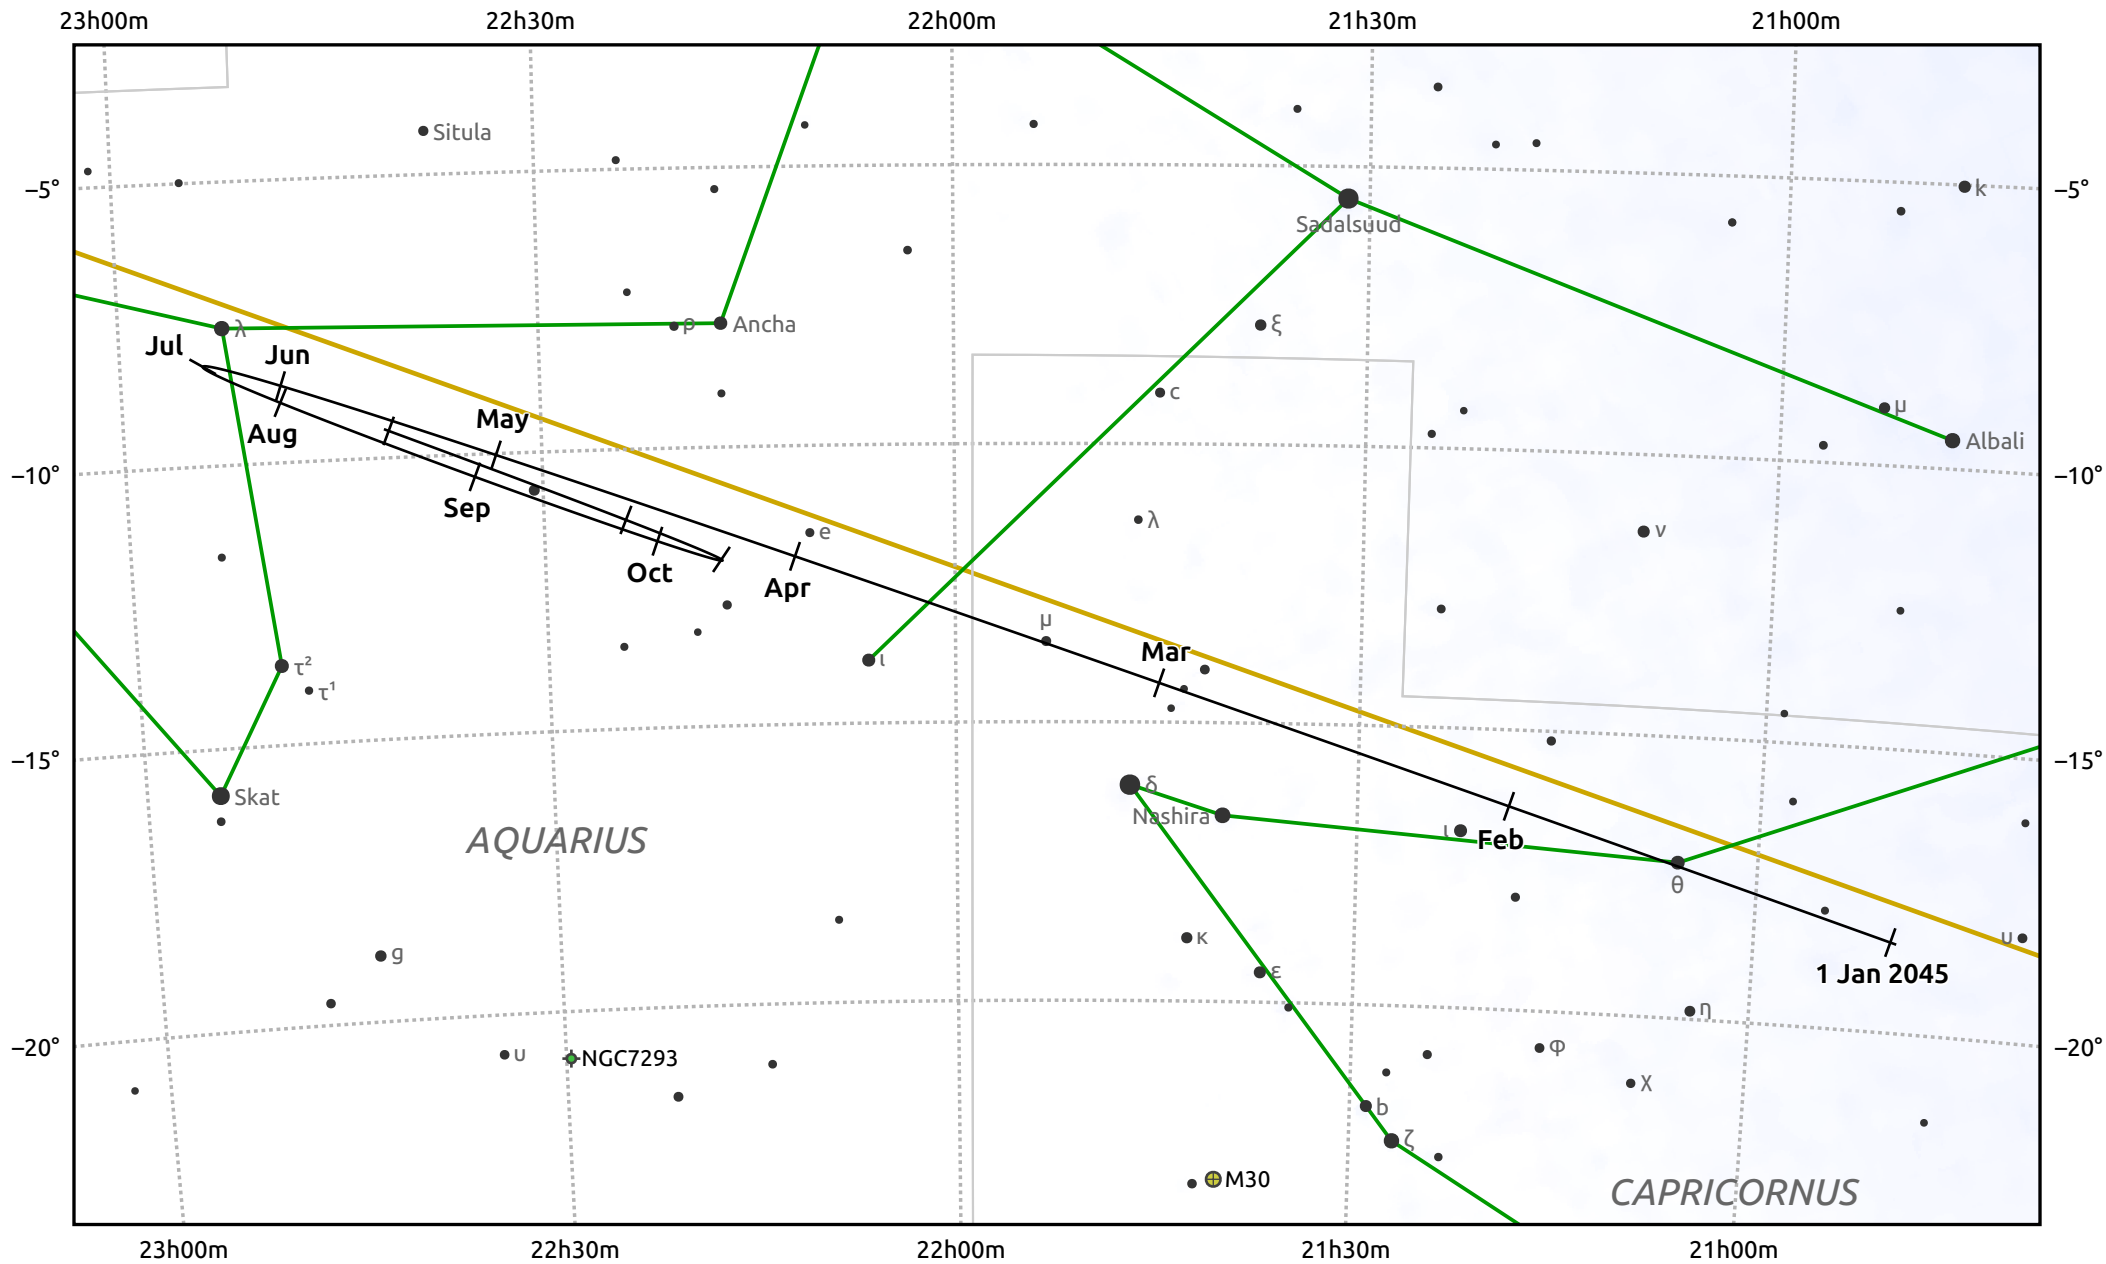

The path of Jupiter in 2045

© Dominic Ford 2011–2025. Date markers placed at midnight UTC. Downloaded from <https://in-the-sky.org>

Magnitude scale: • 6.0 • 5.0 • 4.0 • 3.0 • 2.0

— Ecliptic Plane

- Galaxy
- Bright nebula
- Open cluster
- Globular cluster
- Planetary nebula

Date	Mag	Angular size
2045 Jan 1	-2.0	32.7"
2045 Apr 1	-2.1	33.5"
2045 Jul 1	-2.6	43.1"
2045 Oct 1	-2.8	46.6"
2046 Jan 1	-2.2	35.5"