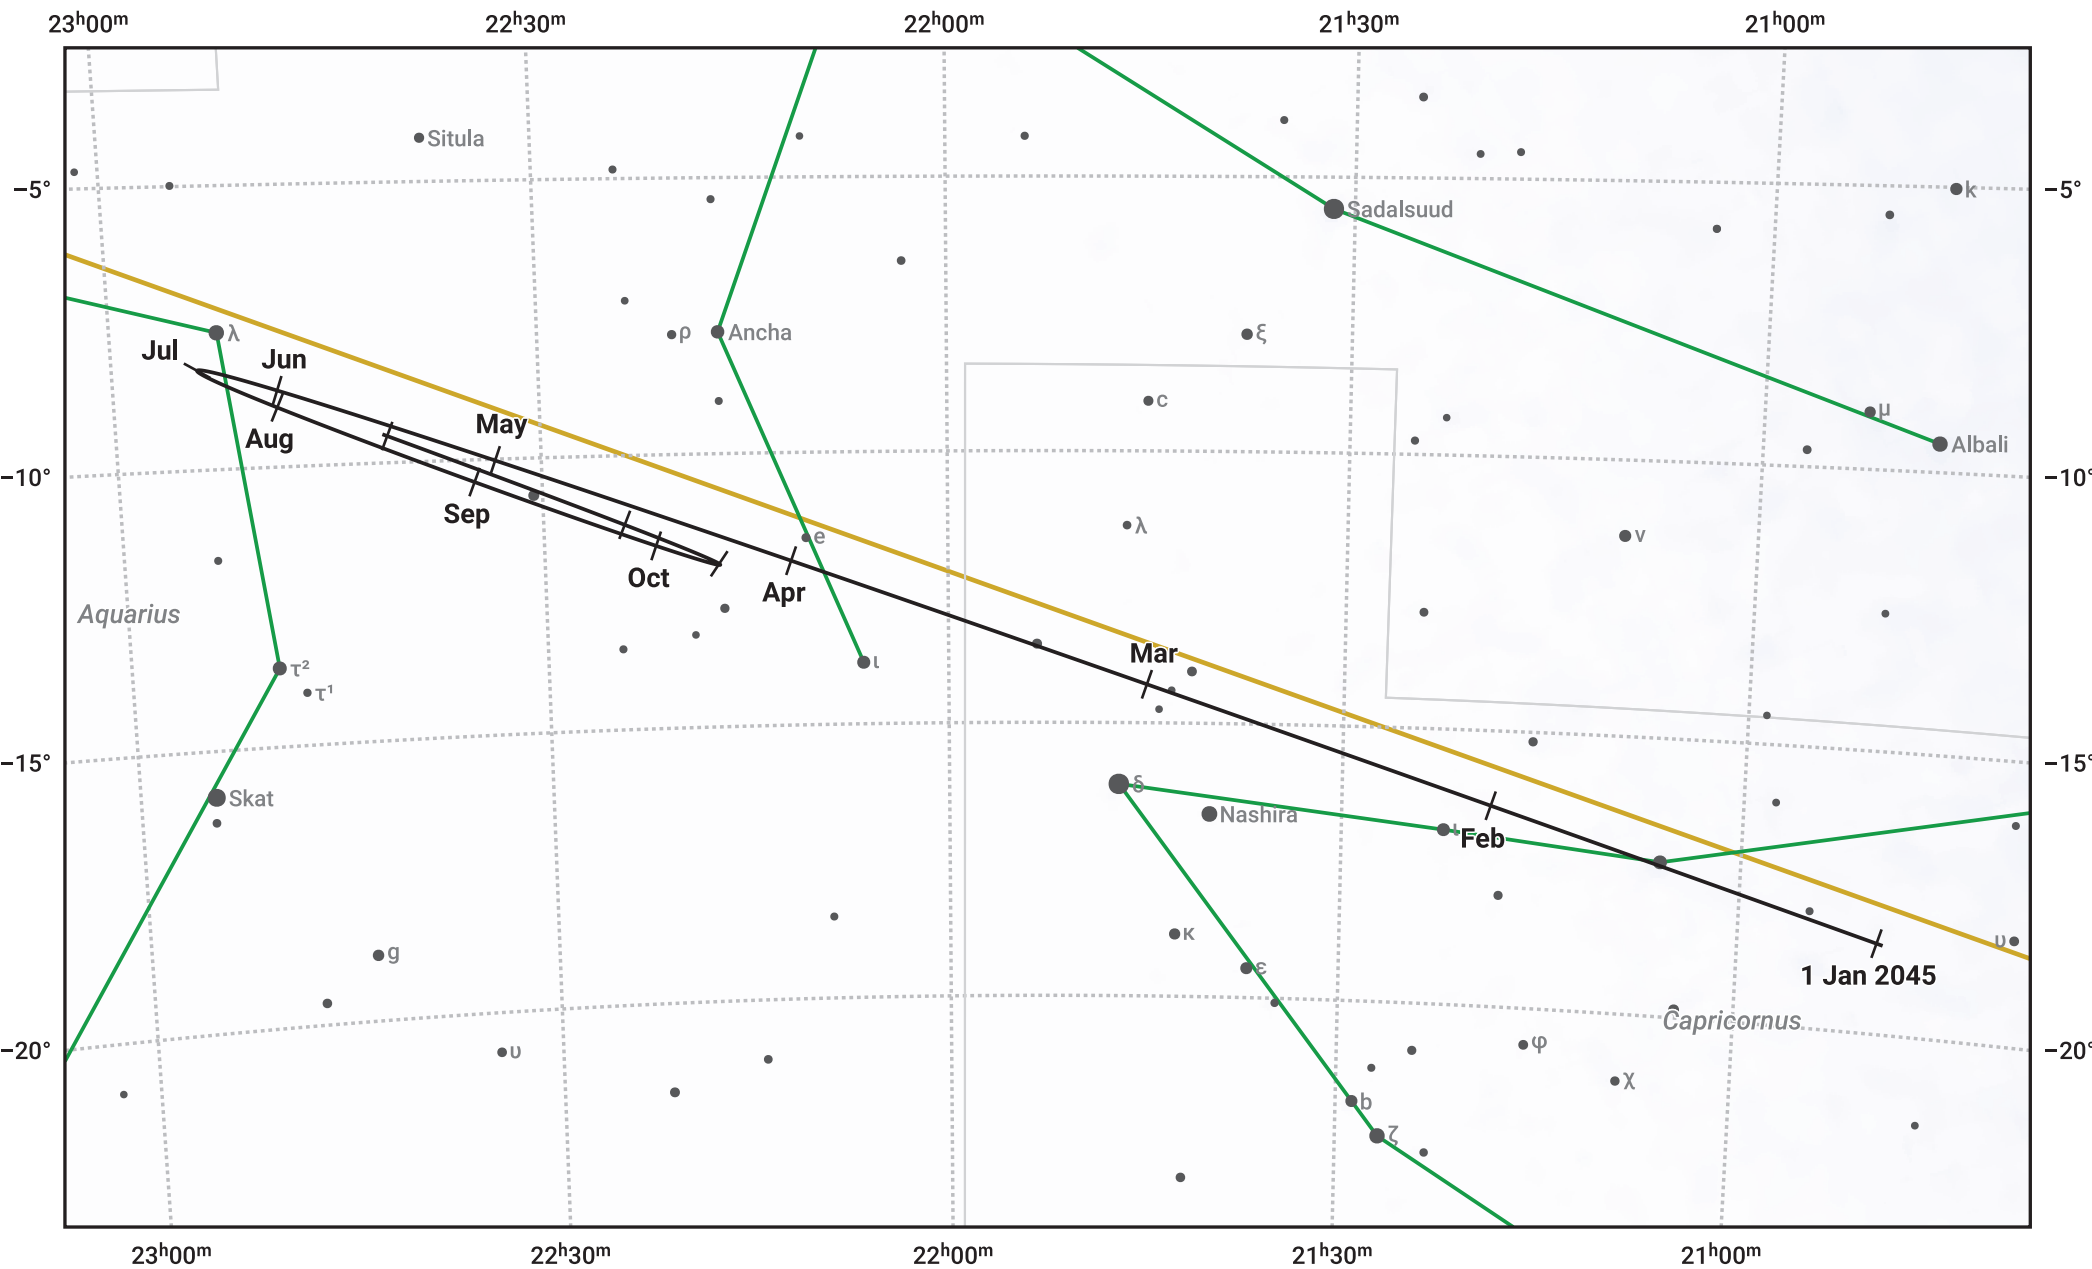

The path of Jupiter in 2045

© Dominic Ford 2011–2024. Date markers placed at midnight UTC. Downloaded from <https://in-the-sky.org>

Magnitude scale: • 6.0 • 5.0 • 4.0 • 3.0 ● 2.0

— Ecliptic Plane

- Galaxy
- Bright nebula
- Open cluster
- ⊕ Globular cluster

Date	Mag	Angular size
2045 Jan 1	-2.0	32.7"
2045 Apr 1	-2.1	33.5"
2045 Jul 1	-2.6	43.1"
2045 Oct 1	-2.8	46.6"
2046 Jan 1	-2.2	35.5"