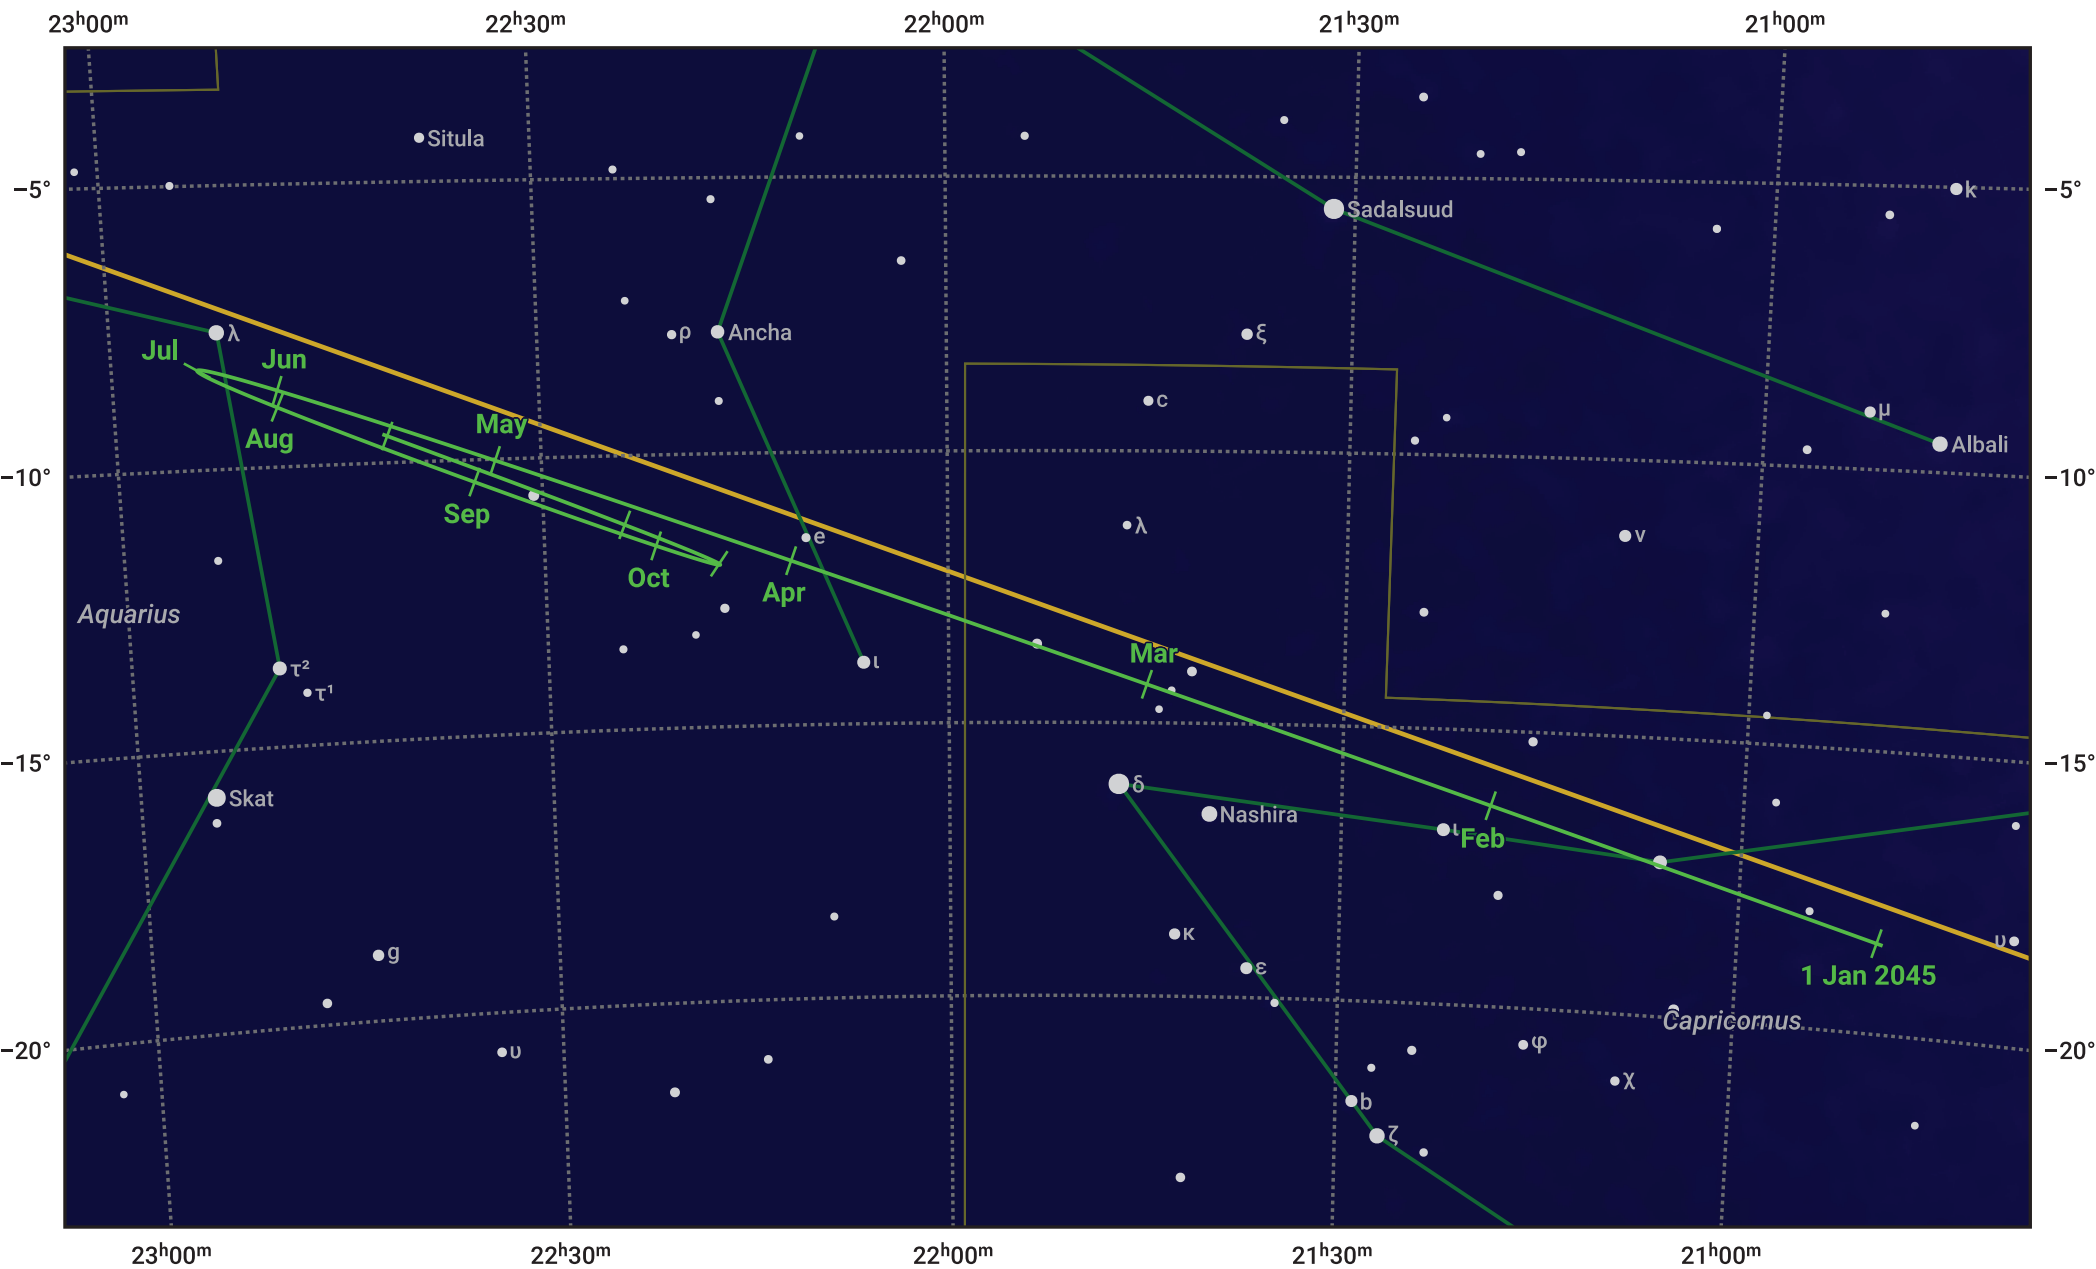

# The path of Jupiter in 2045

© Dominic Ford 2011–2024. Date markers placed at midnight UTC. Downloaded from <https://in-the-sky.org>

Magnitude scale: • 6.0 • 5.0 • 4.0 ● 3.0 ● 2.0

— Ecliptic Plane

- Galaxy
- Bright nebula
- Open cluster
- ⊕ Globular cluster

Date	Mag	Angular size
2045 Jan 1	-2.0	32.7"
2045 Apr 1	-2.1	33.5"
2045 Jul 1	-2.6	43.1"
2045 Oct 1	-2.8	46.6"
2046 Jan 1	-2.2	35.5"