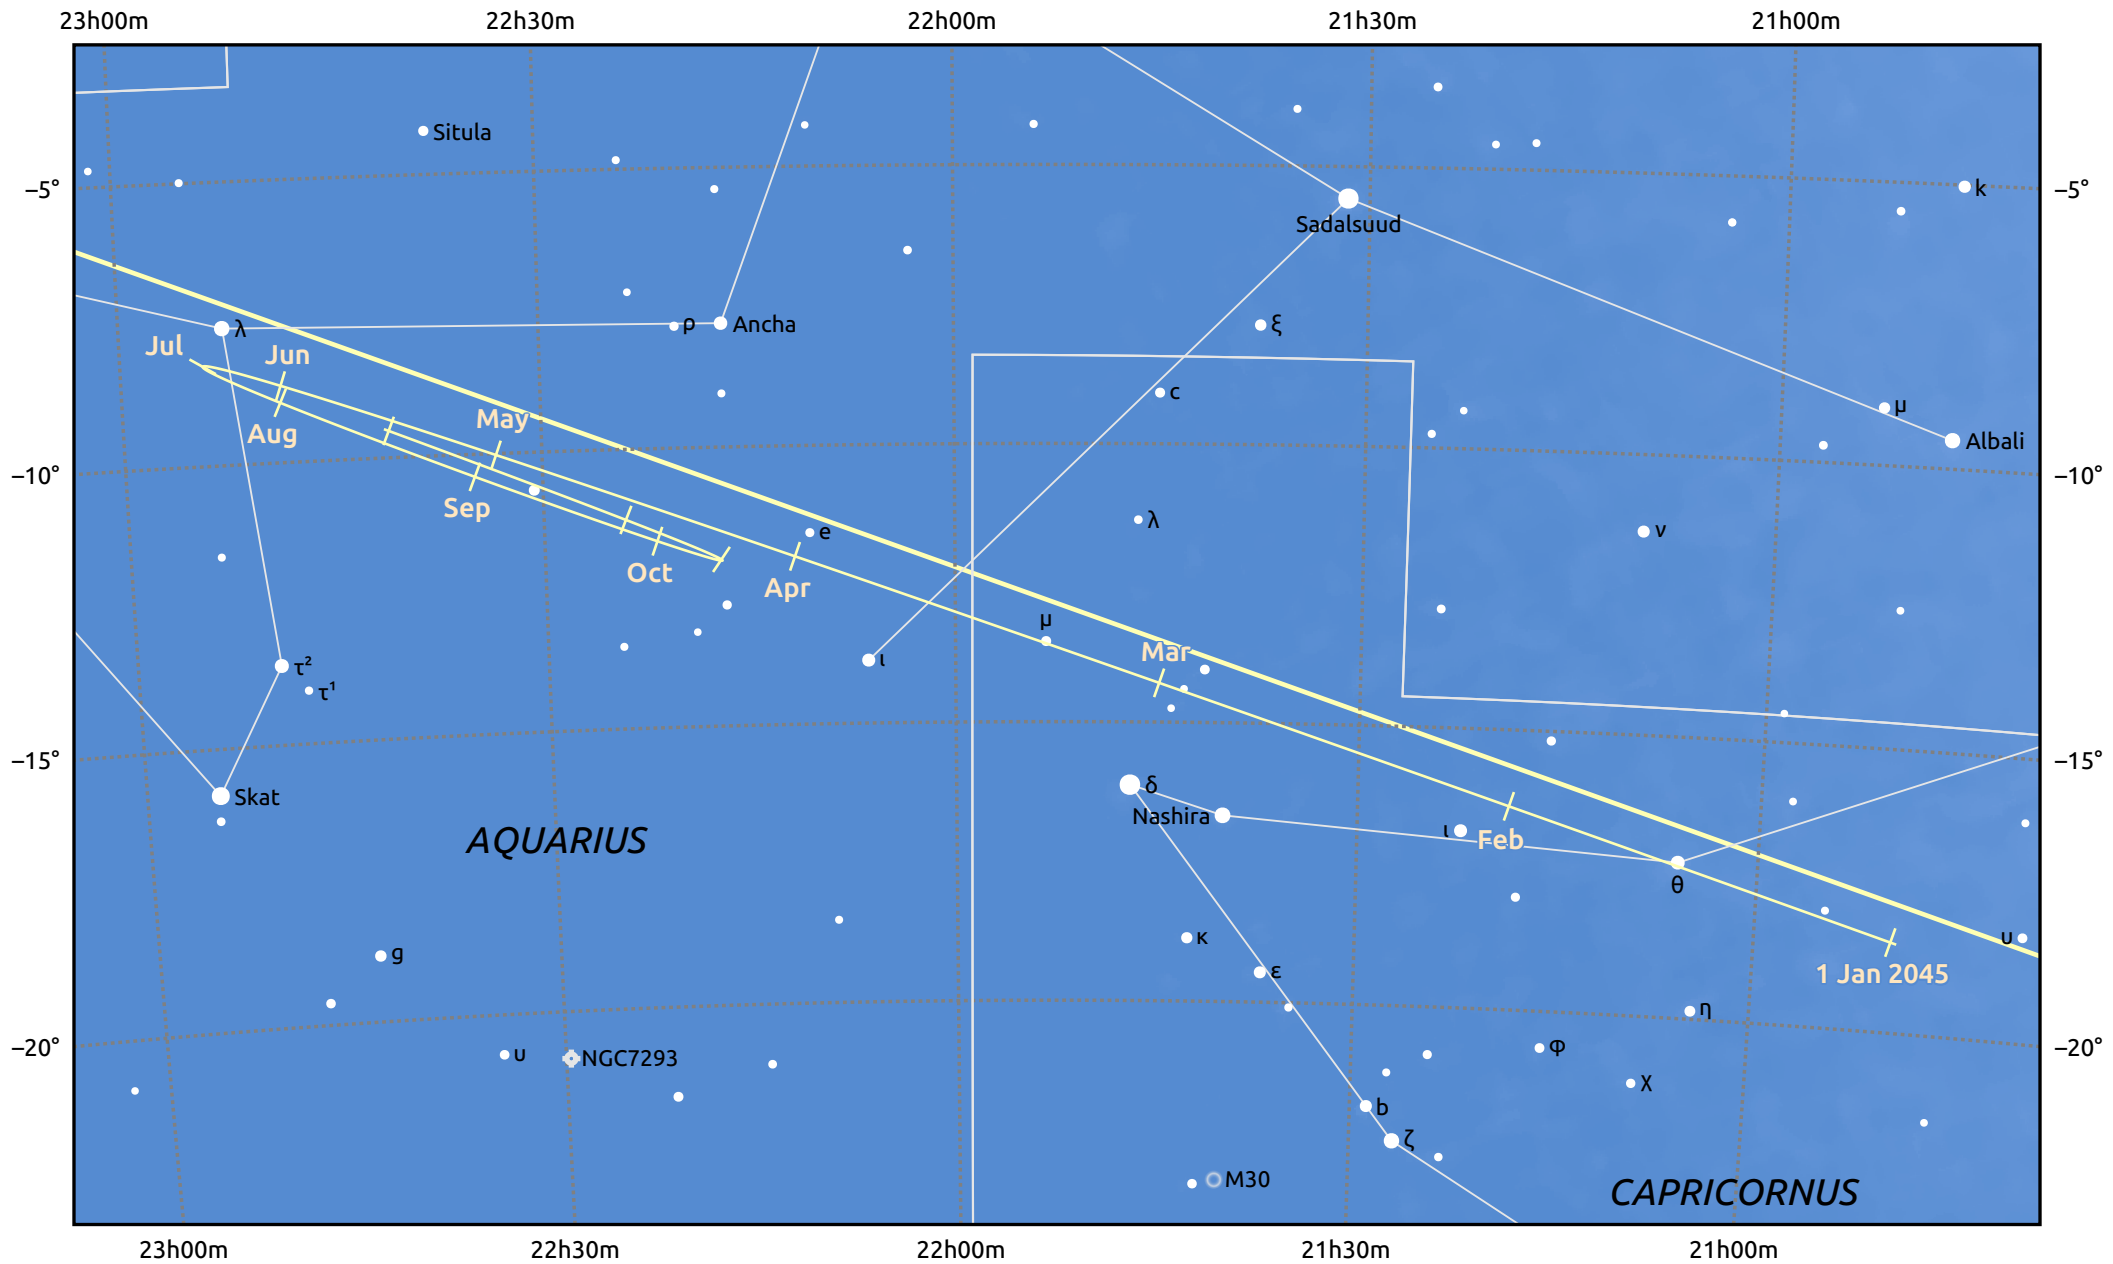

The path of Jupiter in 2045

© Dominic Ford 2011–2025. Date markers placed at midnight UTC. Downloaded from <https://in-the-sky.org>

Magnitude scale: • 6.0 • 5.0 • 4.0 • 3.0 • 2.0

— Ecliptic Plane

Galaxy Bright nebula Open cluster Globular cluster Planetary nebula

Date	Mag	Angular size
2045 Jan 1	-2.0	32.7"
2045 Apr 1	-2.1	33.5"
2045 Jul 1	-2.6	43.1"
2045 Oct 1	-2.8	46.6"
2046 Jan 1	-2.2	35.5"