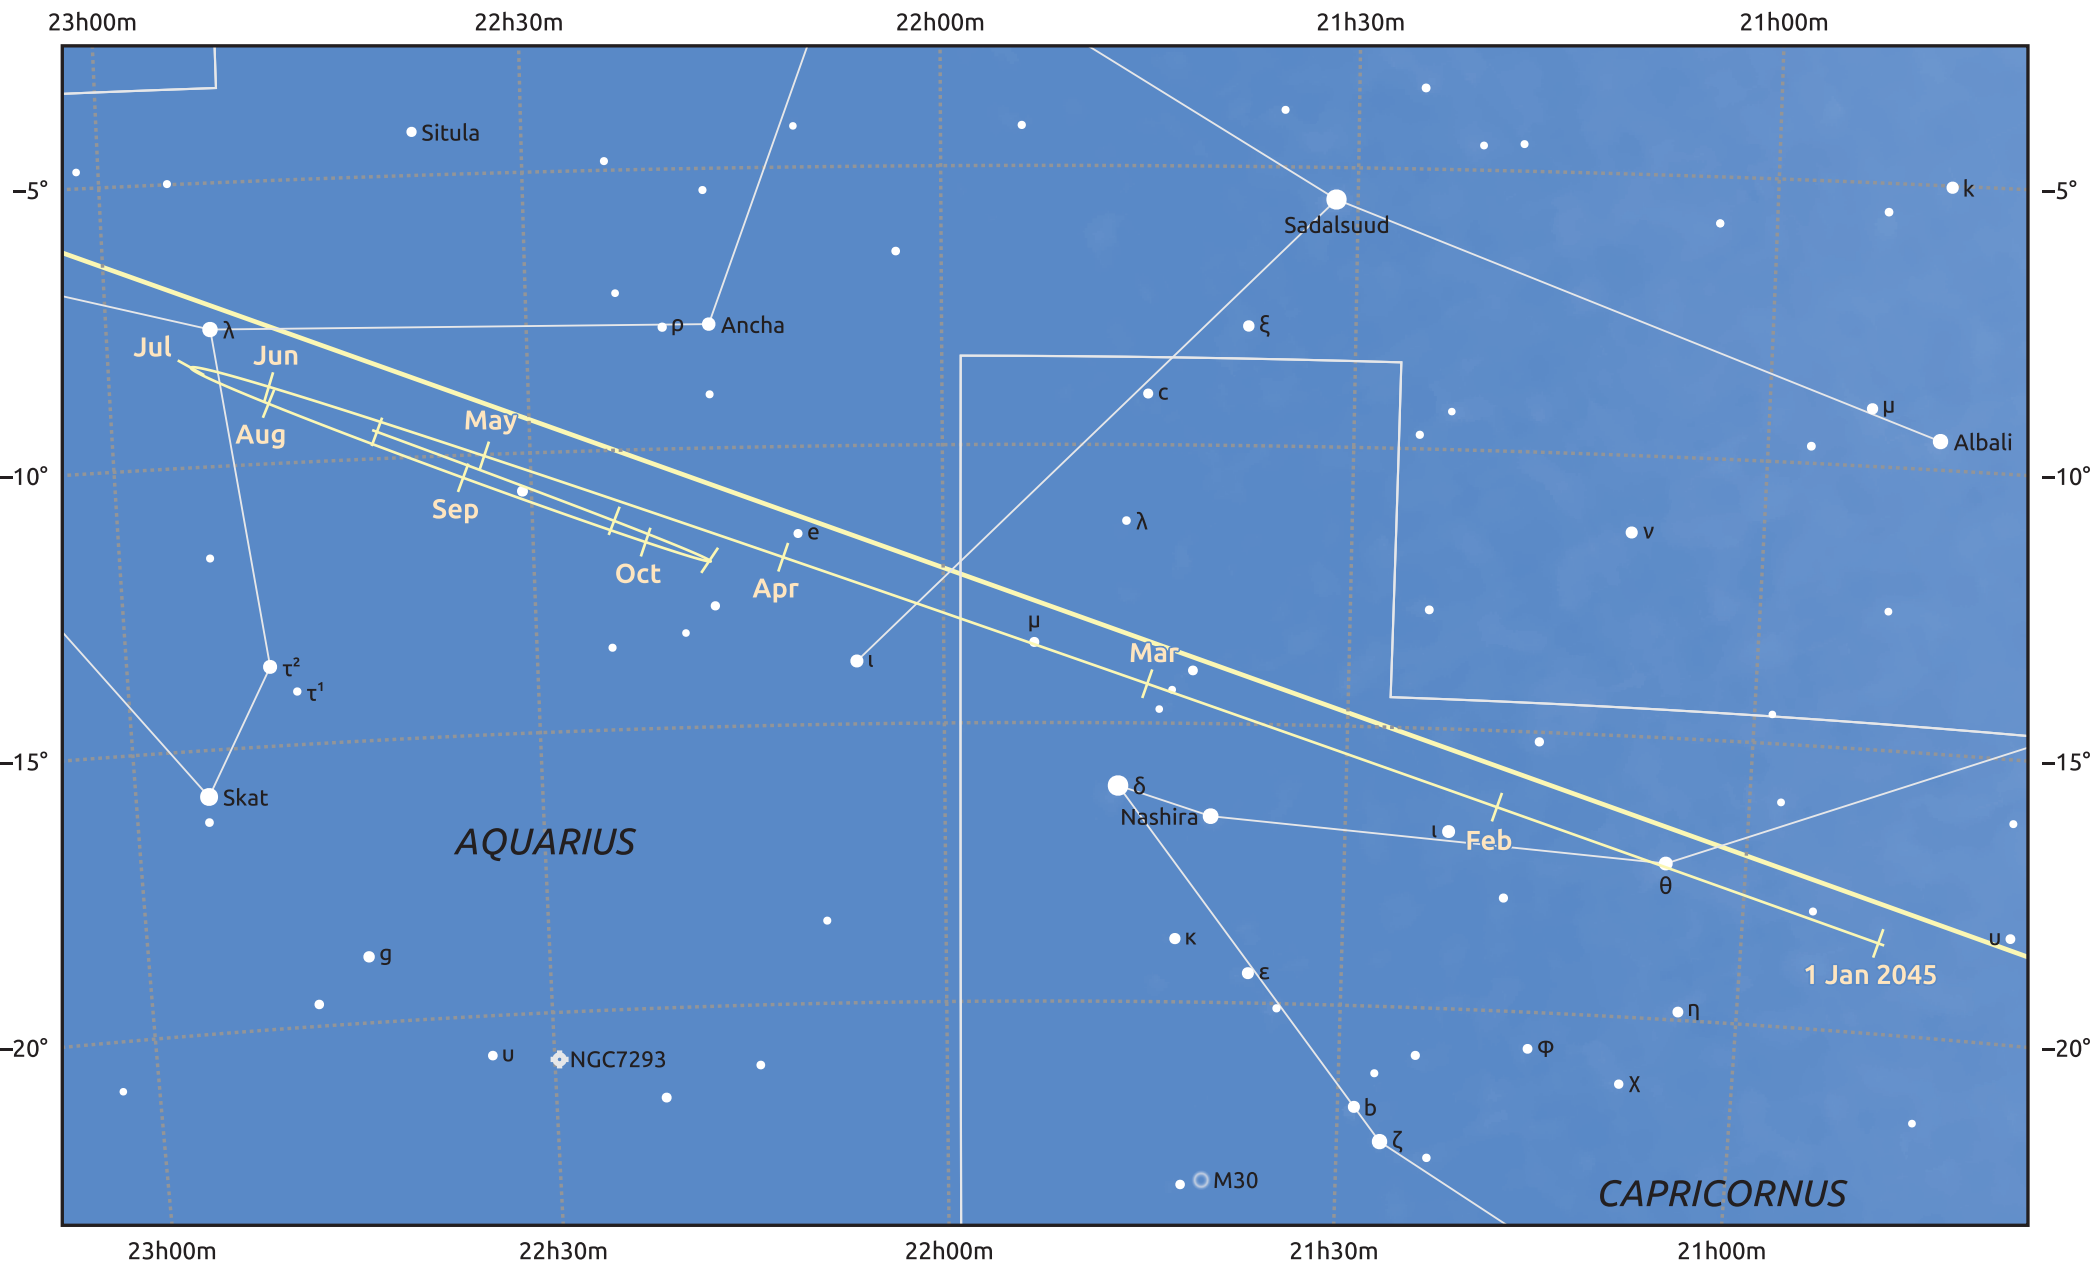

# The path of Jupiter in 2045

© Dominic Ford 2011–2025. Date markers placed at midnight UTC. Downloaded from <https://in-the-sky.org>

Magnitude scale: • 6.0 • 5.0 • 4.0 • 3.0 ● 2.0

— Ecliptic Plane

Galaxy Bright nebula Open cluster Globular cluster Planetary nebula

Date	Mag	Angular size
2045 Jan 1	-2.0	32.7"
2045 Apr 1	-2.1	33.5"
2045 Jul 1	-2.6	43.1"
2045 Oct 1	-2.8	46.6"
2046 Jan 1	-2.2	35.5"