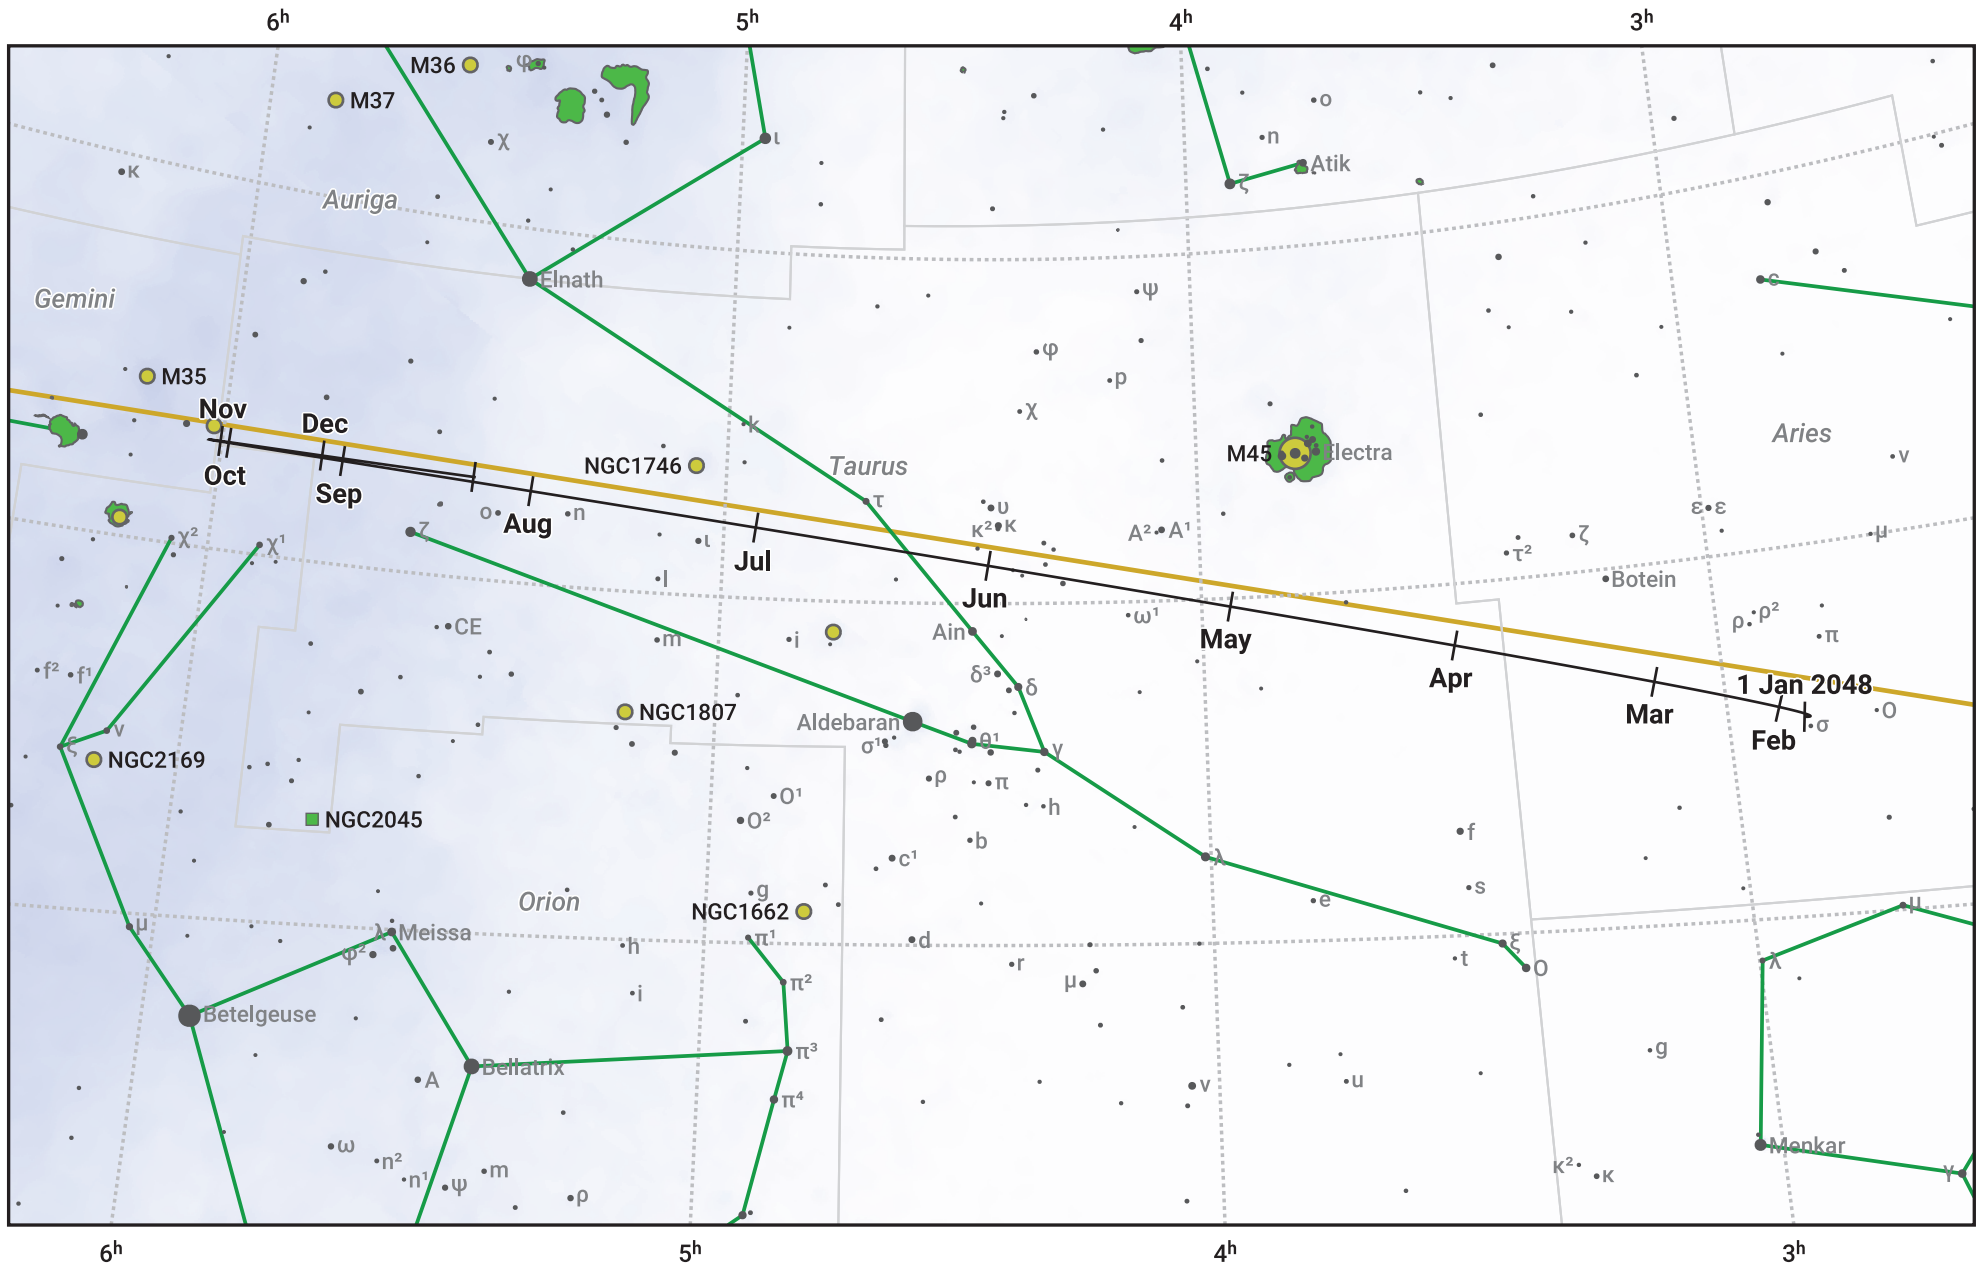

# The path of Jupiter in 2048

© Dominic Ford 2011–2024. Date markers placed at midnight UTC. Downloaded from <https://in-the-sky.org>

Magnitude scale: ● 6.0 ● 5.0 ● 4.0 ● 3.0 ● 2.0 ● 1.0 ● 0.0

— Ecliptic Plane

■ Galaxy   
 ■ Bright nebula   
 ● Open cluster   
 ⊕ Globular cluster

Date	Mag	Angular size
2048 Jan 1	-2.7	44.1"
2048 Apr 1	-2.1	33.8"
2048 Jul 1	-2.0	32.3"
2048 Oct 1	-2.4	39.8"
2049 Jan 1	-2.7	46.3"