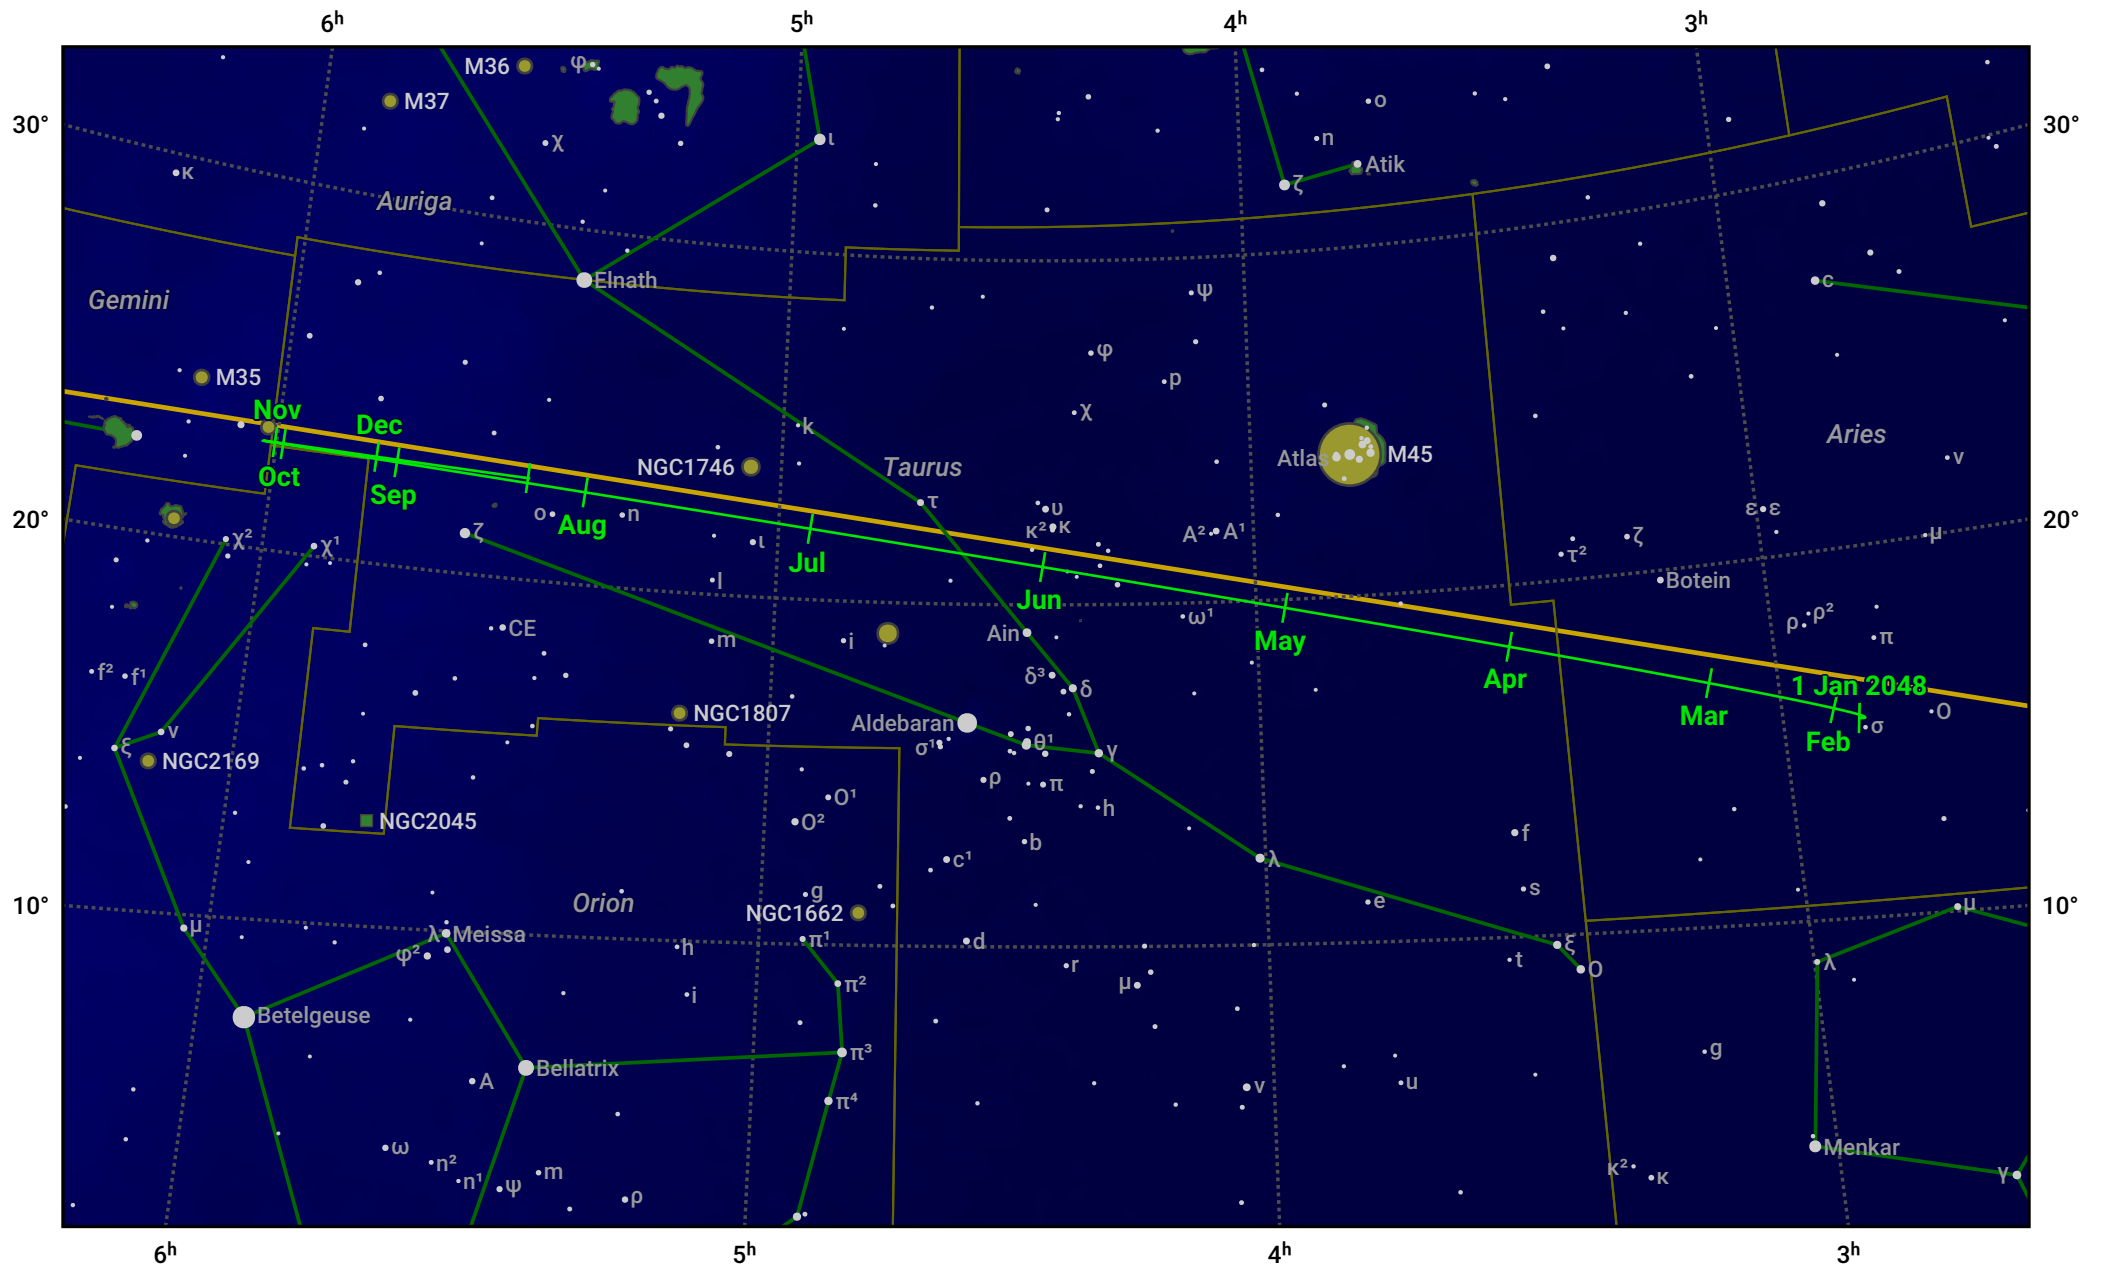

The path of Jupiter in 2048

© Dominic Ford 2011–2024. Date markers placed at midnight UTC. Downloaded from <https://in-the-sky.org>

Magnitude scale: ● 6.0 ● 5.0 ● 4.0 ● 3.0 ● 2.0 ● 1.0 ● 0.0

— Ecliptic Plane

● Galaxy ● Bright nebula ● Open cluster ● Globular cluster

Date	Mag	Angular size
2048 Jan 1	-2.7	44.1"
2048 Apr 1	-2.1	33.8"
2048 Jul 1	-2.0	32.3"
2048 Oct 1	-2.4	39.8"
2049 Jan 1	-2.7	46.3"