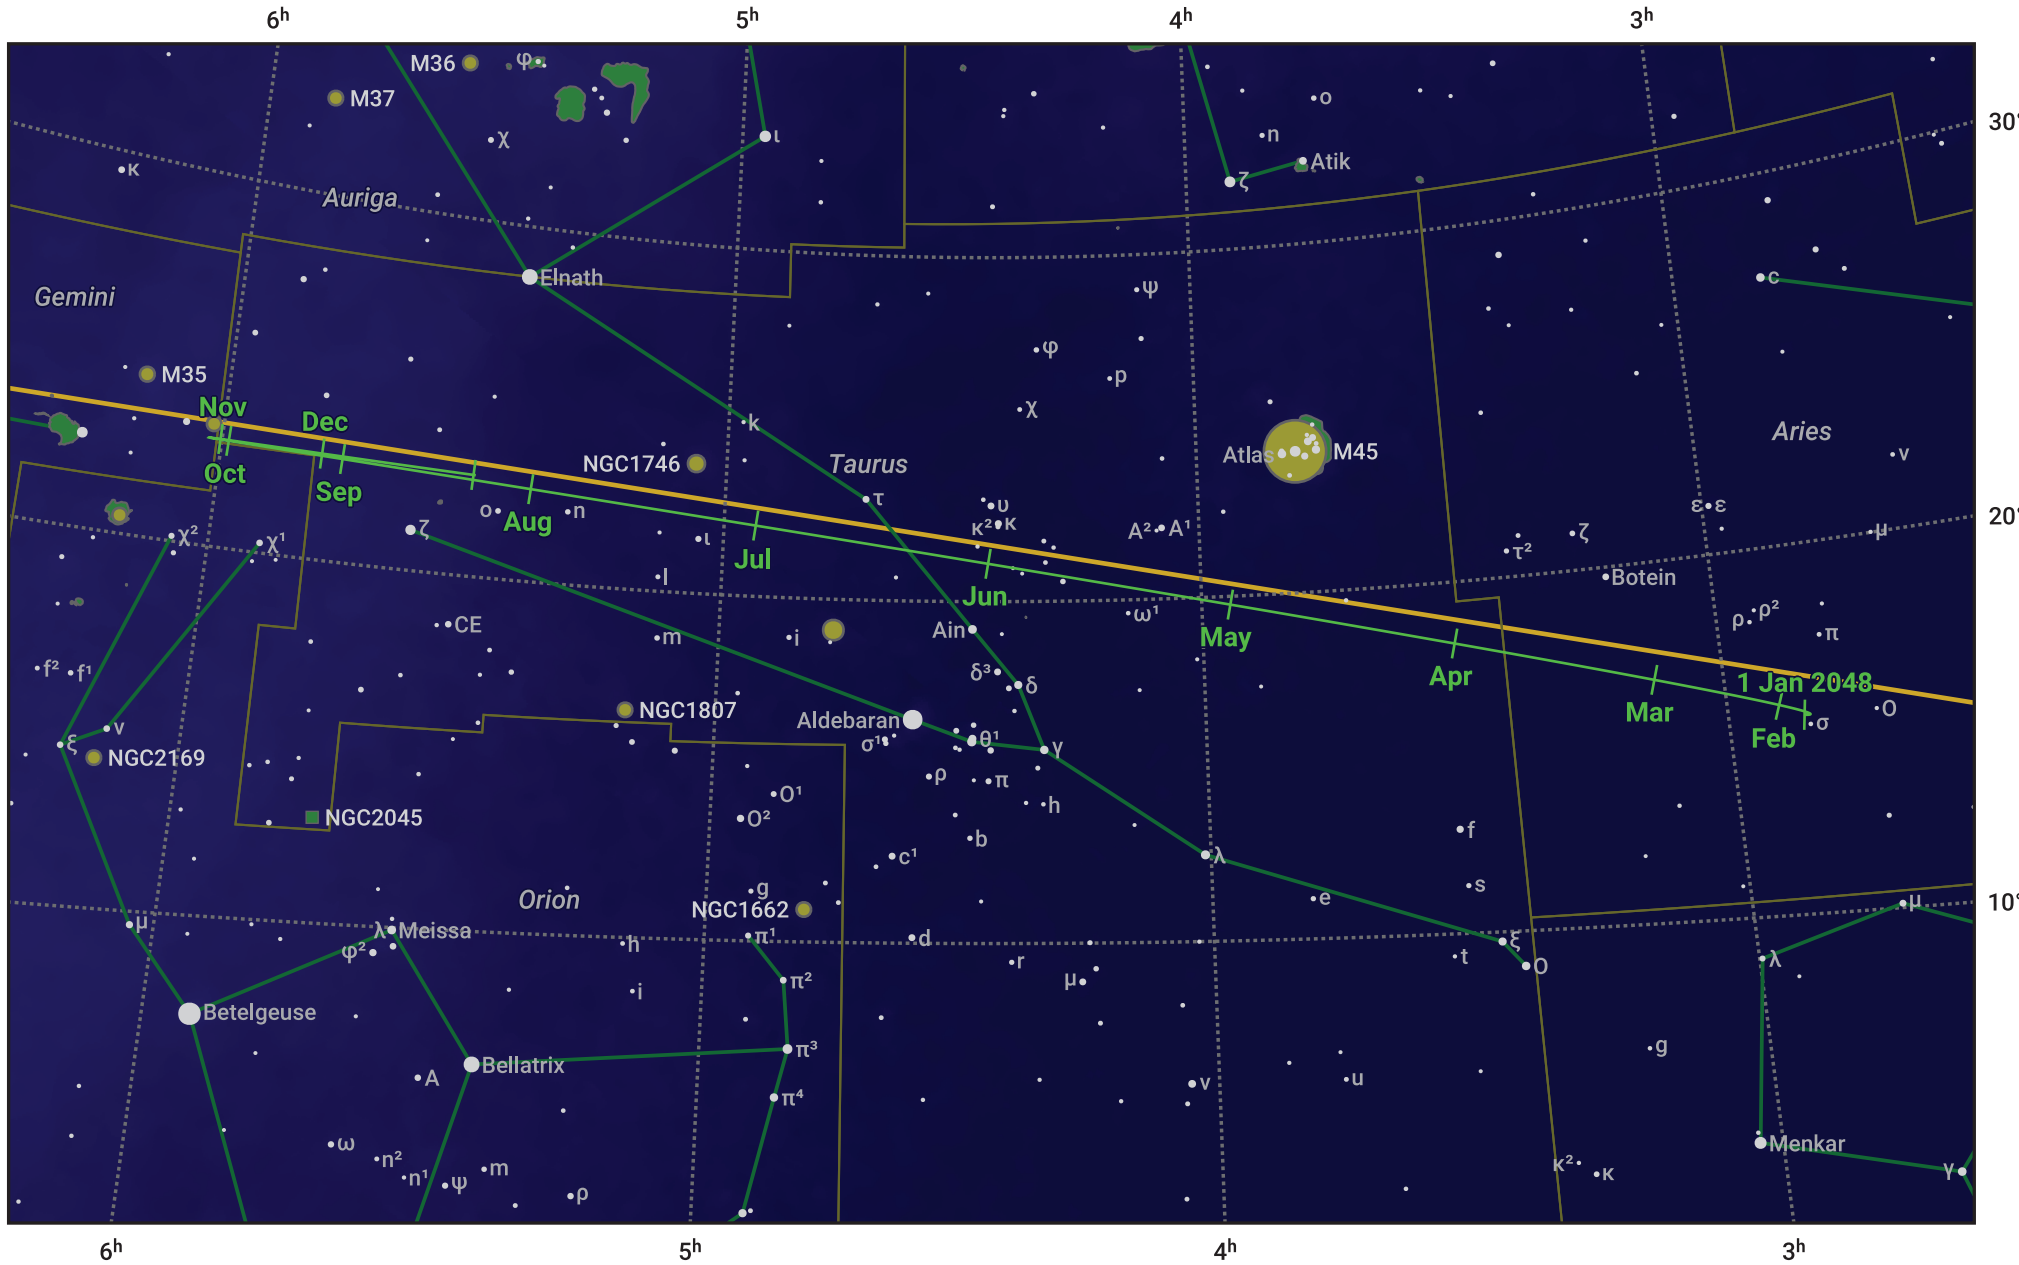

# The path of Jupiter in 2048

© Dominic Ford 2011–2024. Date markers placed at midnight UTC. Downloaded from <https://in-the-sky.org>

Magnitude scale: ● 6.0 ● 5.0 ● 4.0 ● 3.0 ● 2.0 ● 1.0 ● 0.0

— Ecliptic Plane

■ Galaxy   
 ■ Bright nebula   
 ● Open cluster   
 ● Globular cluster

| Date       | Mag  | Angular size |
|------------|------|--------------|
| 2048 Jan 1 | -2.7 | 44.1"        |
| 2048 Apr 1 | -2.1 | 33.8"        |
| 2048 Jul 1 | -2.0 | 32.3"        |
| 2048 Oct 1 | -2.4 | 39.8"        |
| 2049 Jan 1 | -2.7 | 46.3"        |