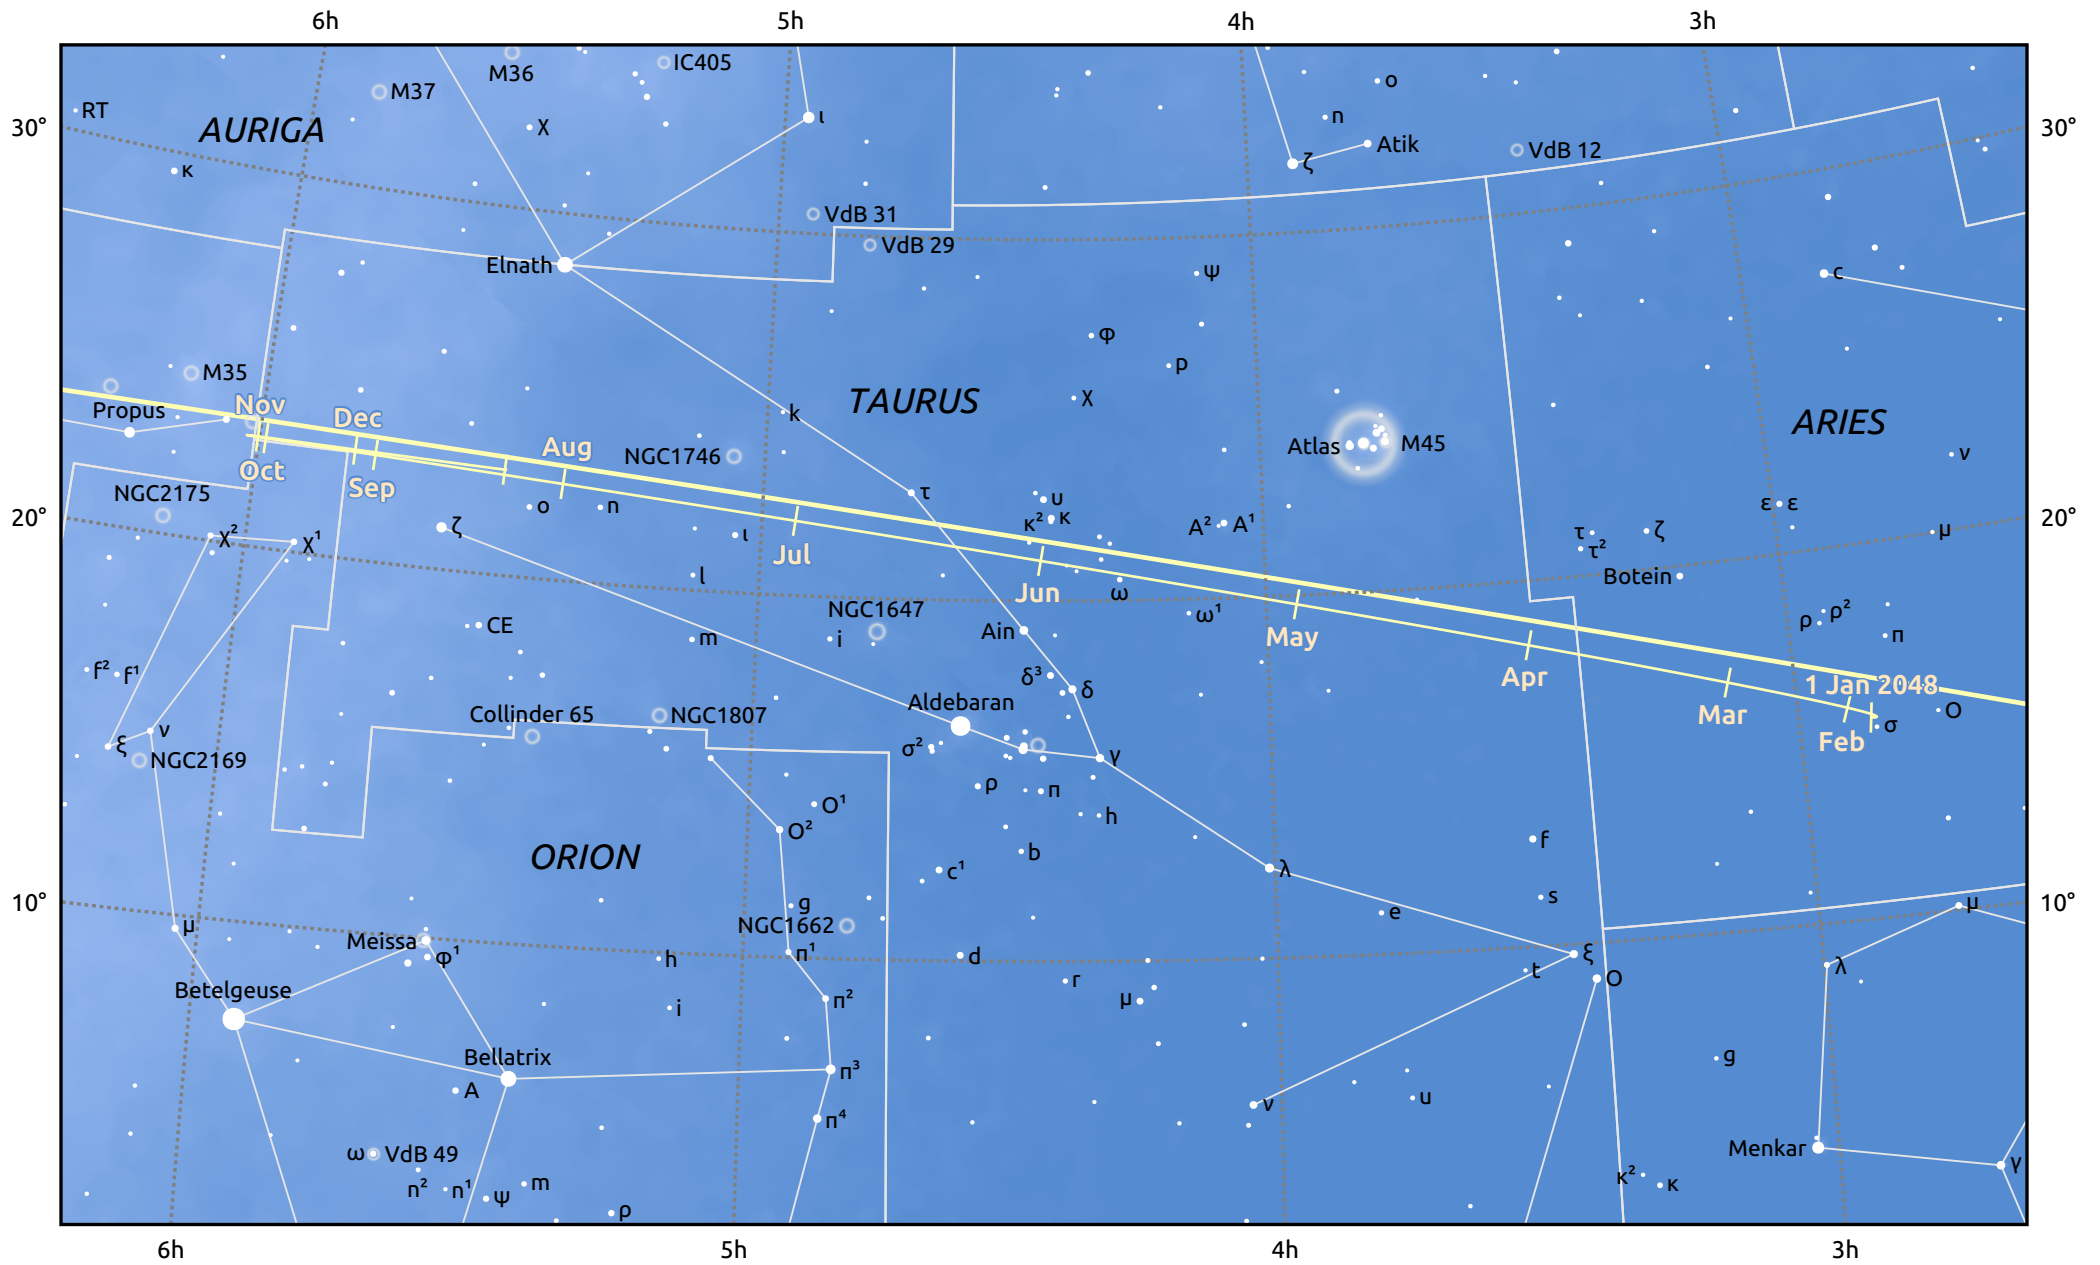

The path of Jupiter in 2048

© Dominic Ford 2011–2025. Date markers placed at midnight UTC. Downloaded from <https://in-the-sky.org>

Magnitude scale: ● 6.0 ● 5.0 ● 4.0 ● 3.0 ● 2.0 ● 1.0 ● 0.0

— Ecliptic Plane

Galaxy Bright nebula Open cluster Globular cluster Planetary nebula

Date	Mag	Angular size
2048 Jan 1	-2.7	44.1"
2048 Apr 1	-2.1	33.8"
2048 Jul 1	-2.0	32.3"
2048 Oct 1	-2.4	39.8"
2049 Jan 1	-2.7	46.3"