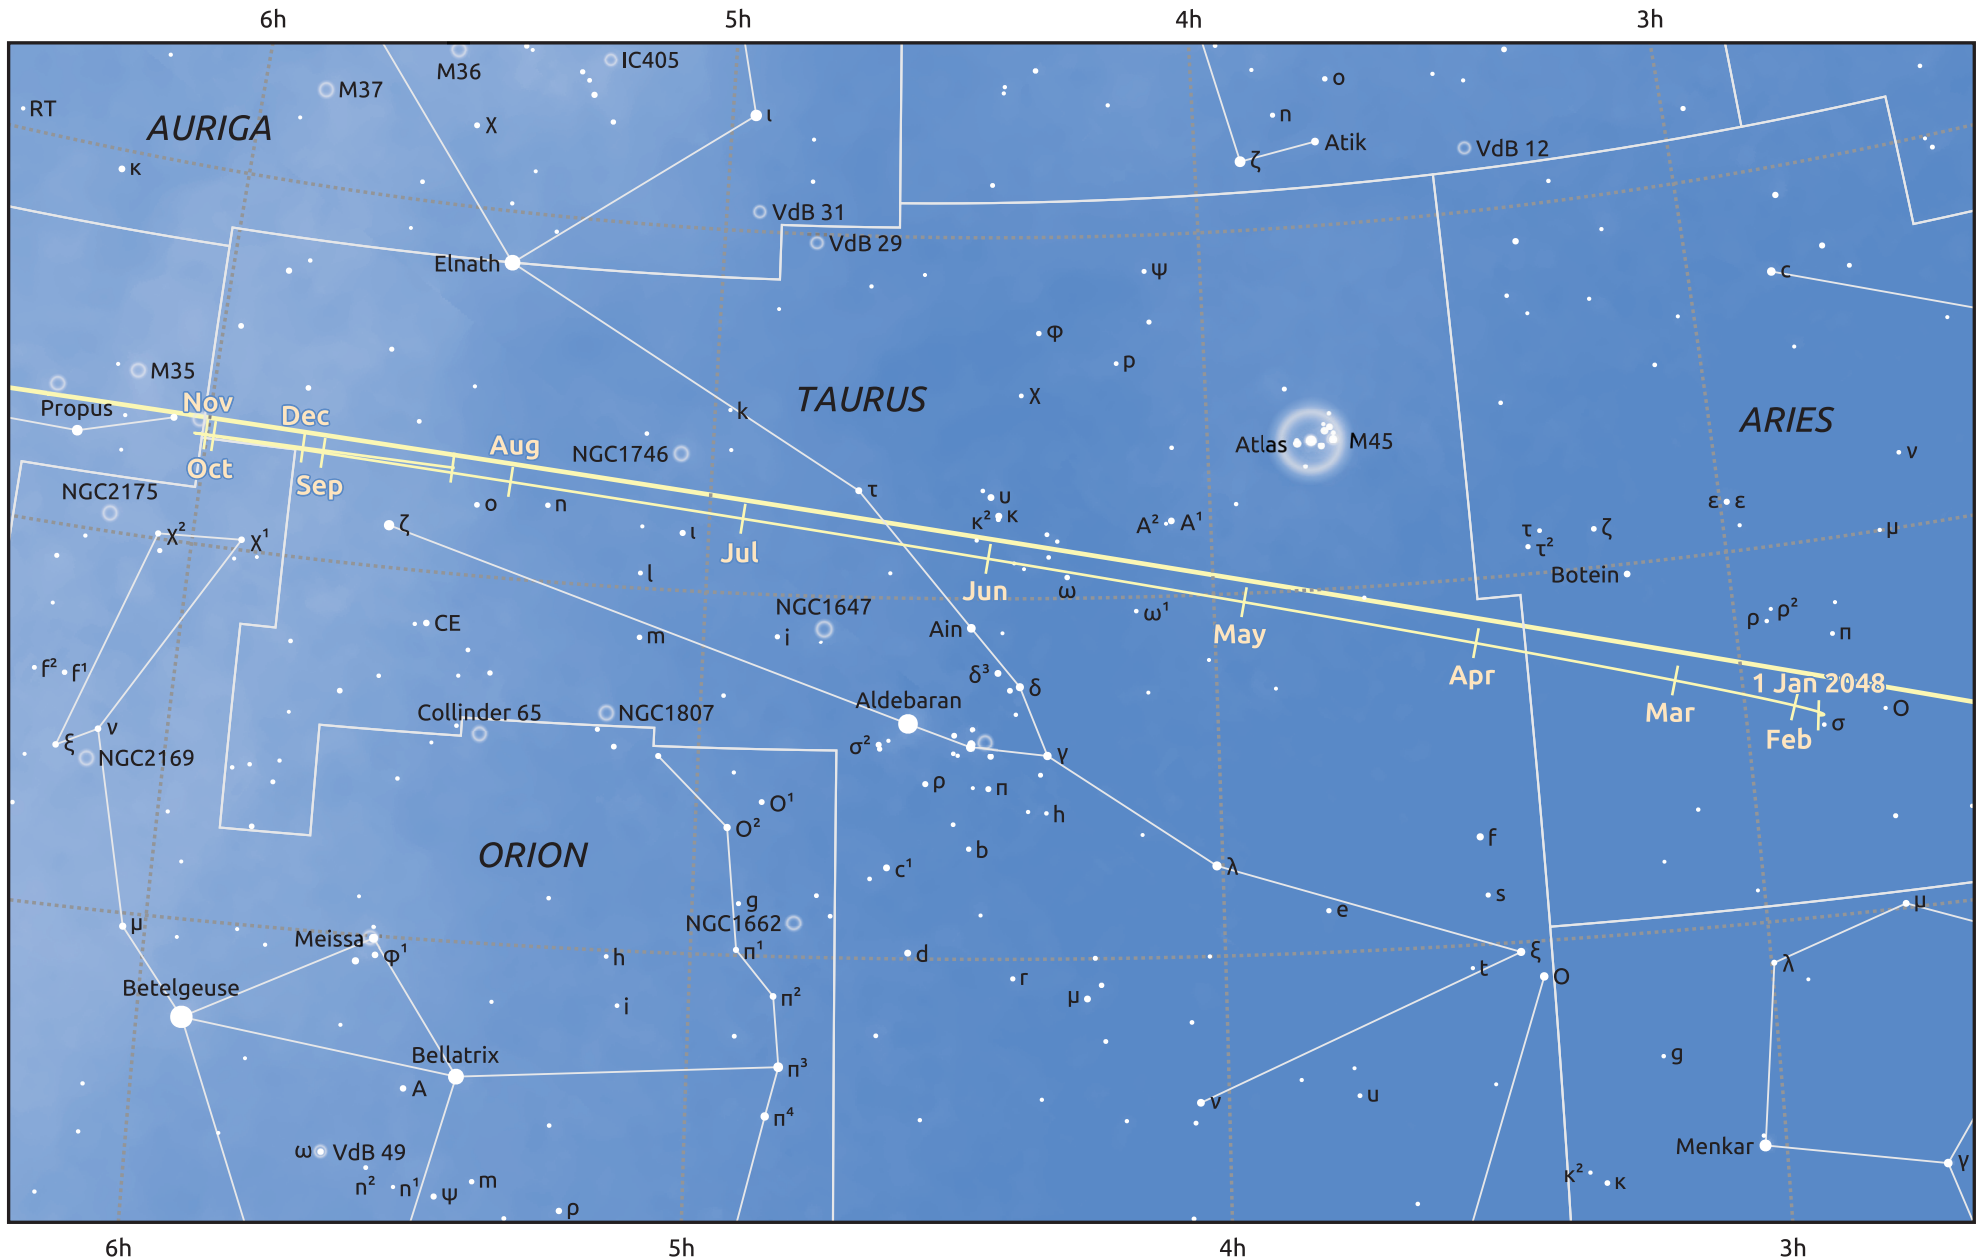

The path of Jupiter in 2048

© Dominic Ford 2011–2025. Date markers placed at midnight UTC. Downloaded from <https://in-the-sky.org>

Magnitude scale: ● 6.0 ● 5.0 ● 4.0 ● 3.0 ● 2.0 ● 1.0 ● 0.0

— Ecliptic Plane

● Galaxy ● Bright nebula ● Open cluster ● Globular cluster ◆ Planetary nebula

Date	Mag	Angular size
2048 Jan 1	-2.7	44.1"
2048 Apr 1	-2.1	33.8"
2048 Jul 1	-2.0	32.3"
2048 Oct 1	-2.4	39.8"
2049 Jan 1	-2.7	46.3"