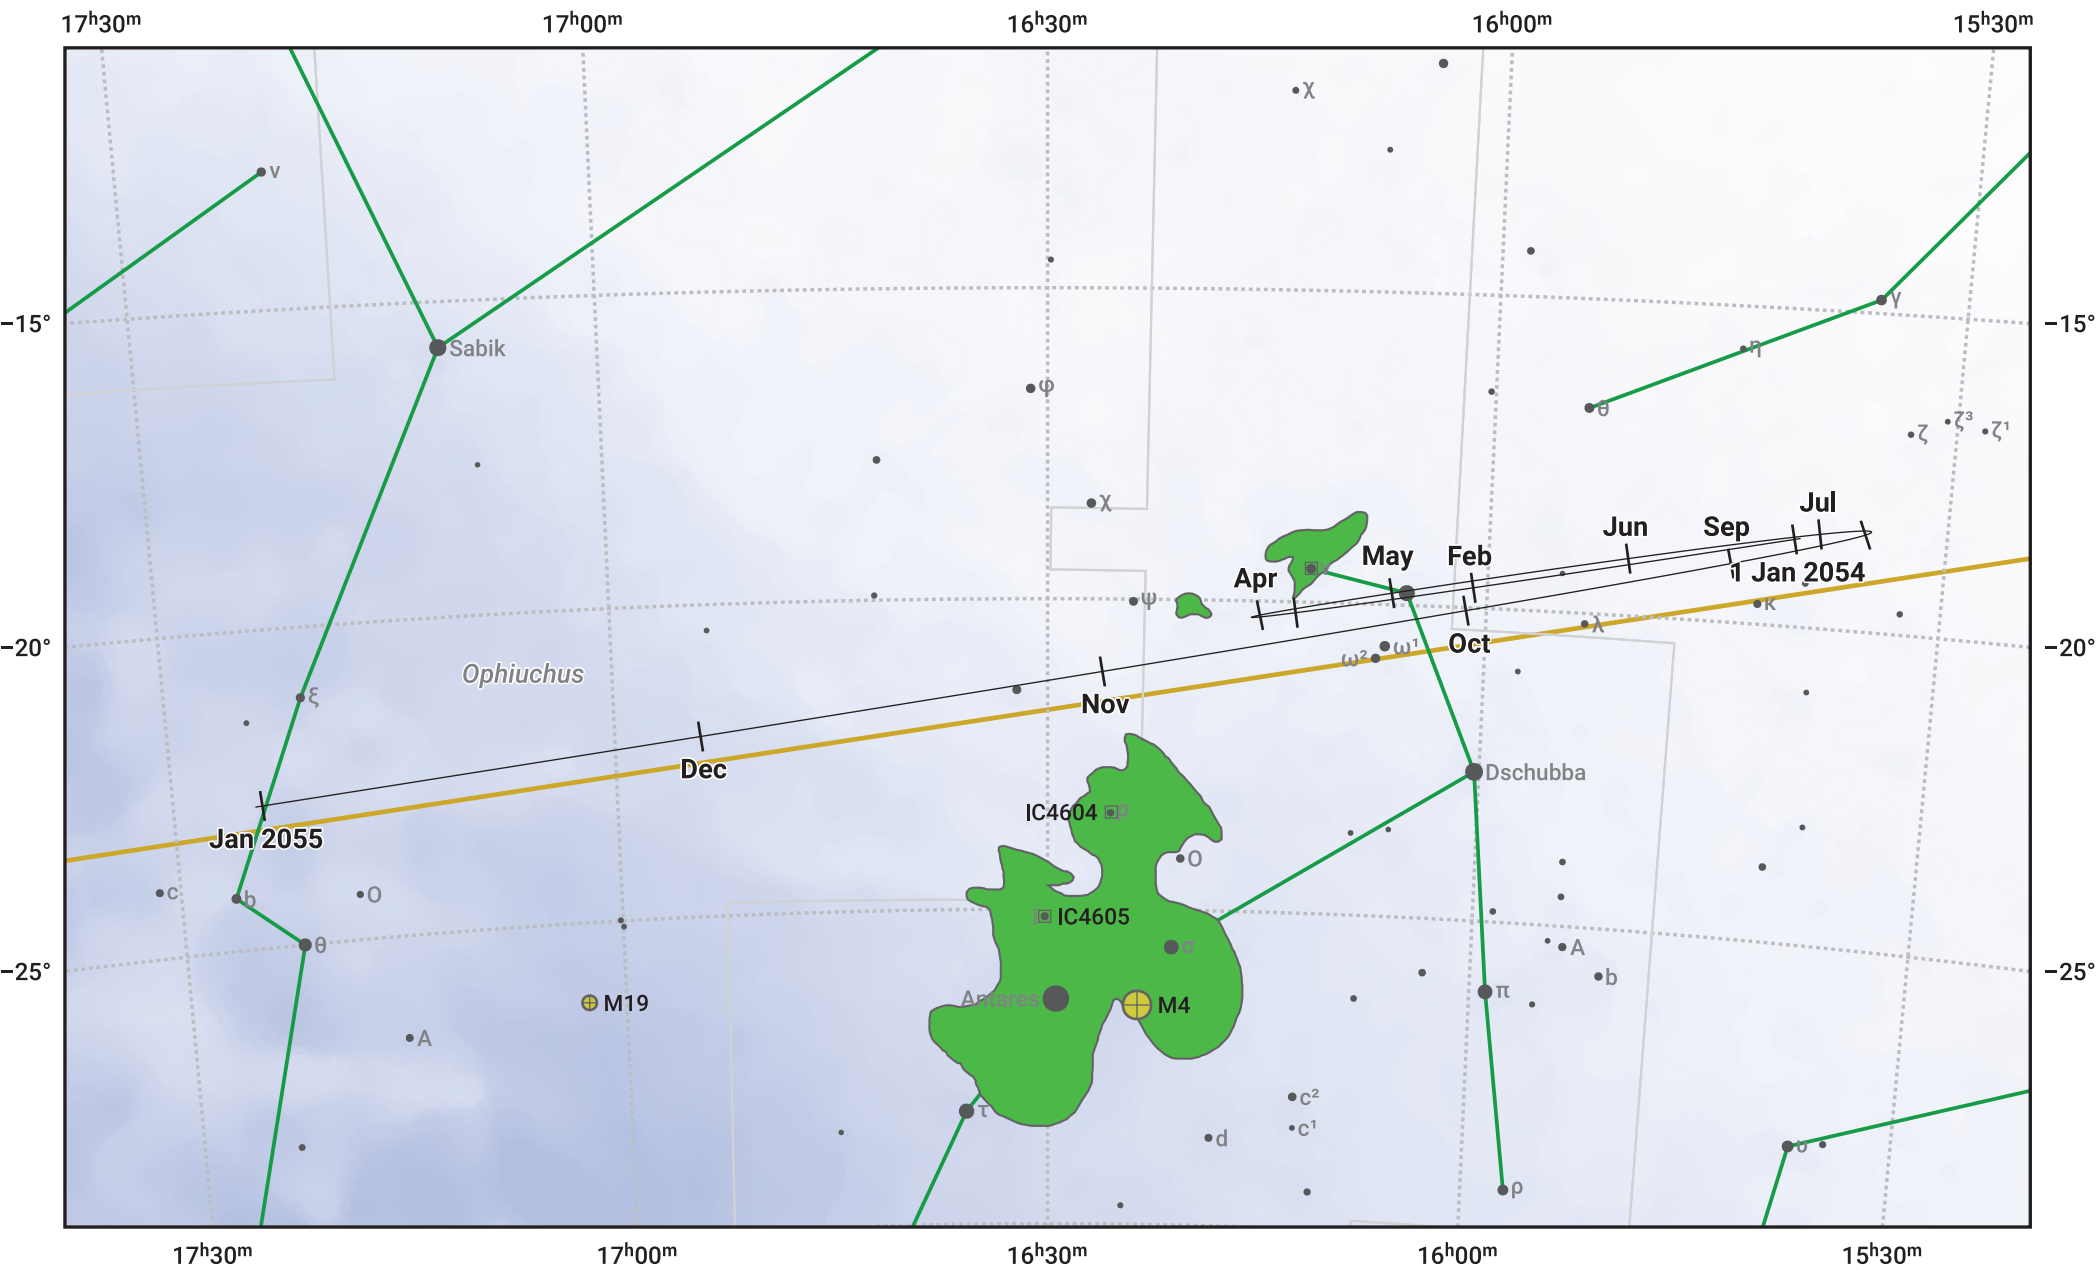

# The path of Jupiter in 2054

© Dominic Ford 2011–2024. Date markers placed at midnight UTC. Downloaded from <https://in-the-sky.org>

Magnitude scale: • 6.0 • 5.0 • 4.0 • 3.0 • 2.0 • 1.0

— Ecliptic Plane

- Galaxy
- Bright nebula
- Open cluster
- ⊕ Globular cluster

Date	Mag	Angular size
2054 Jan 1	-1.8	31.7"
2054 Apr 1	-2.3	40.6"
2054 Jul 1	-2.4	42.2"
2054 Oct 1	-1.9	33.0"
2055 Jan 1	-1.8	30.9"