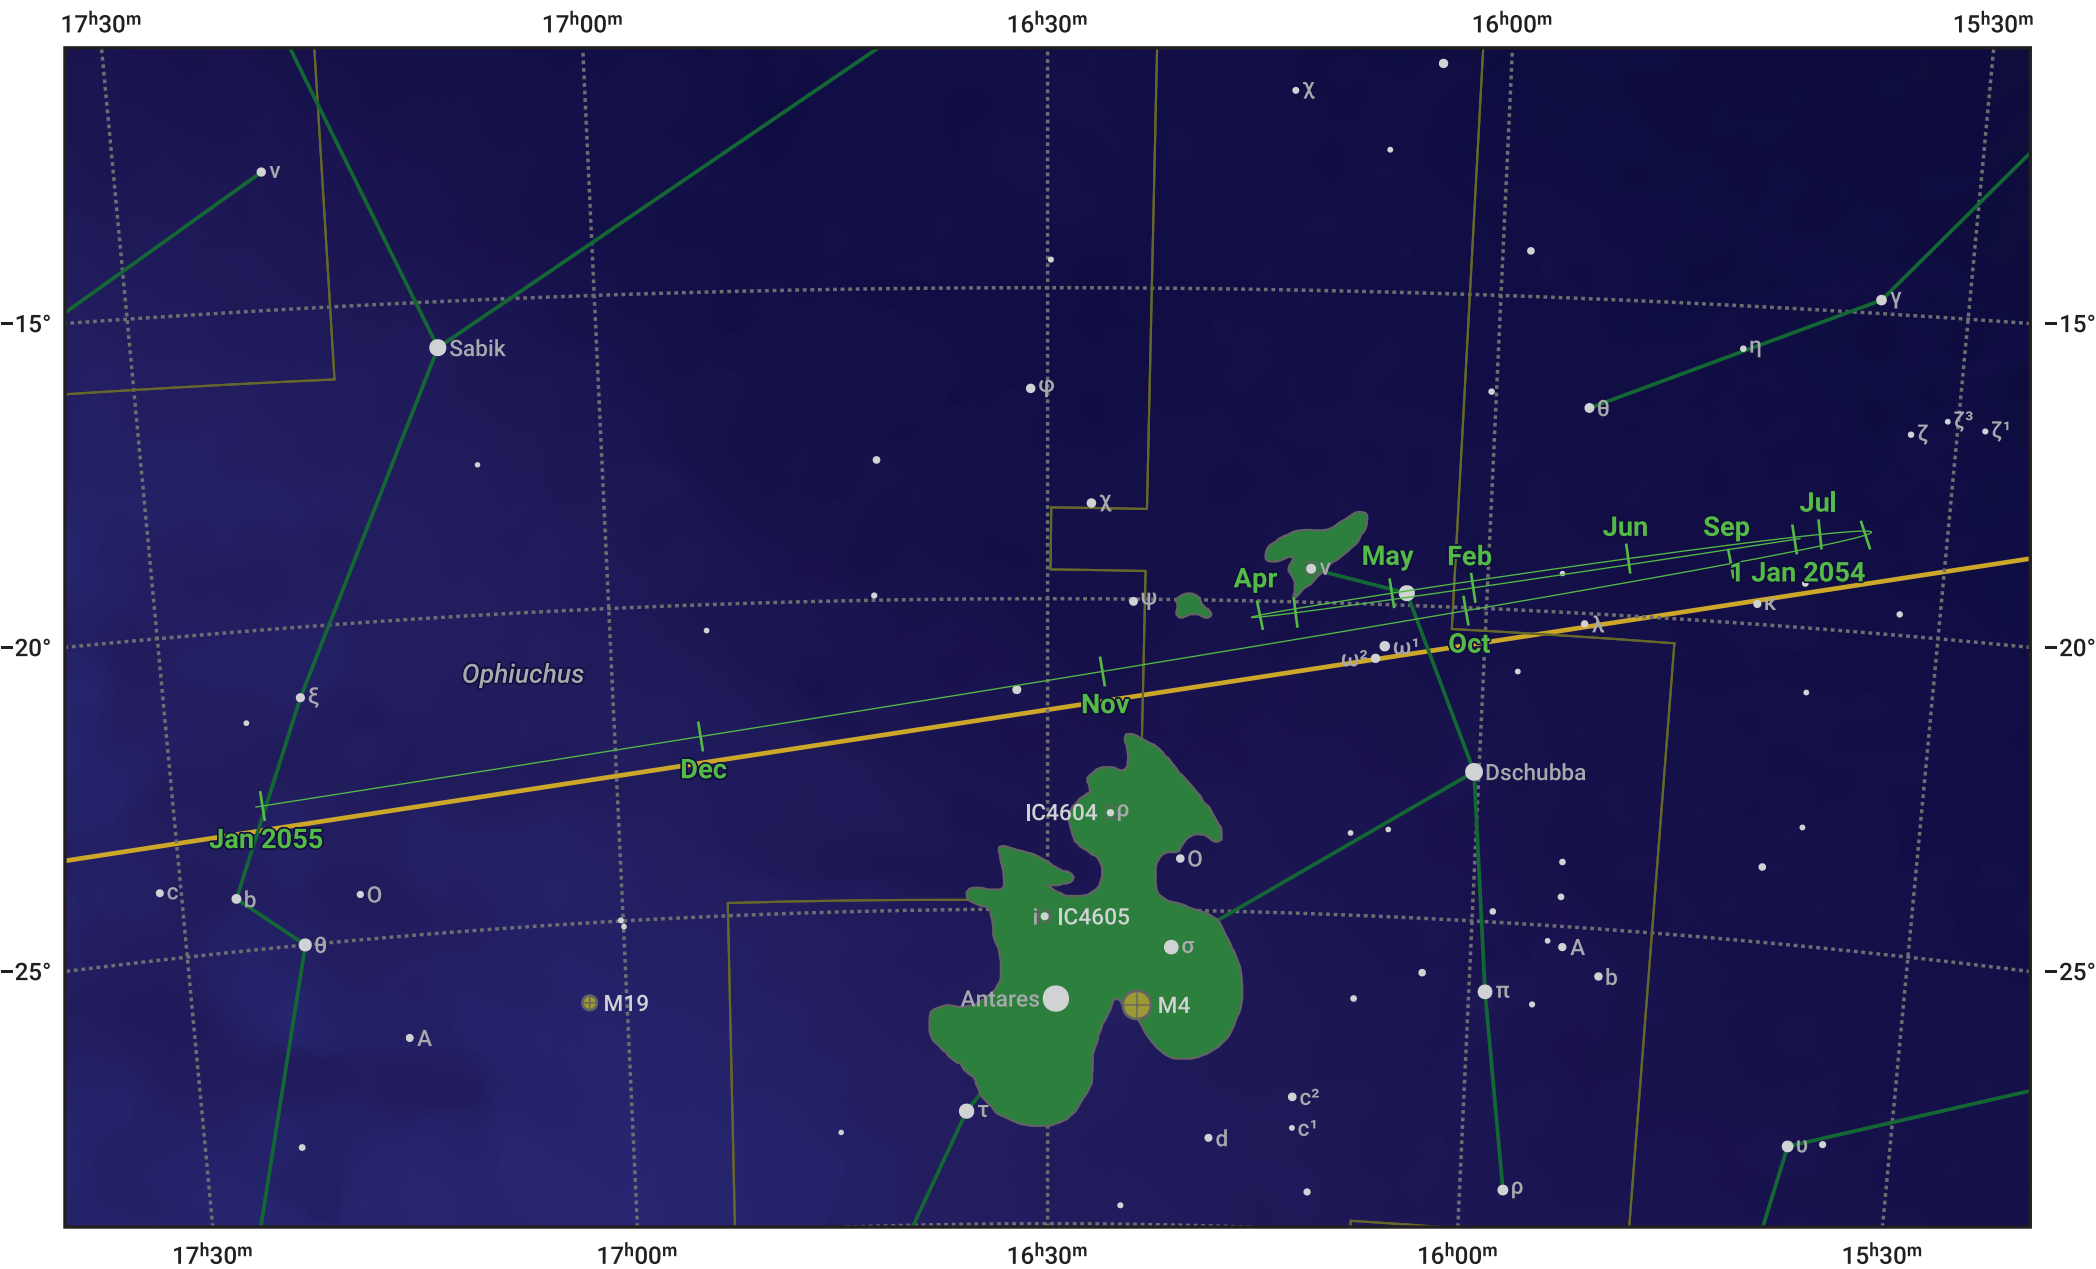

The path of Jupiter in 2054

© Dominic Ford 2011–2024. Date markers placed at midnight UTC. Downloaded from <https://in-the-sky.org>

Magnitude scale: ● 6.0 ● 5.0 ● 4.0 ● 3.0 ● 2.0 ● 1.0

— Ecliptic Plane

- Galaxy
- Bright nebula
- Open cluster
- ⊕ Globular cluster

Date	Mag	Angular size
2054 Jan 1	-1.8	31.7"
2054 Apr 1	-2.3	40.6"
2054 Jul 1	-2.4	42.2"
2054 Oct 1	-1.9	33.0"
2055 Jan 1	-1.8	30.9"