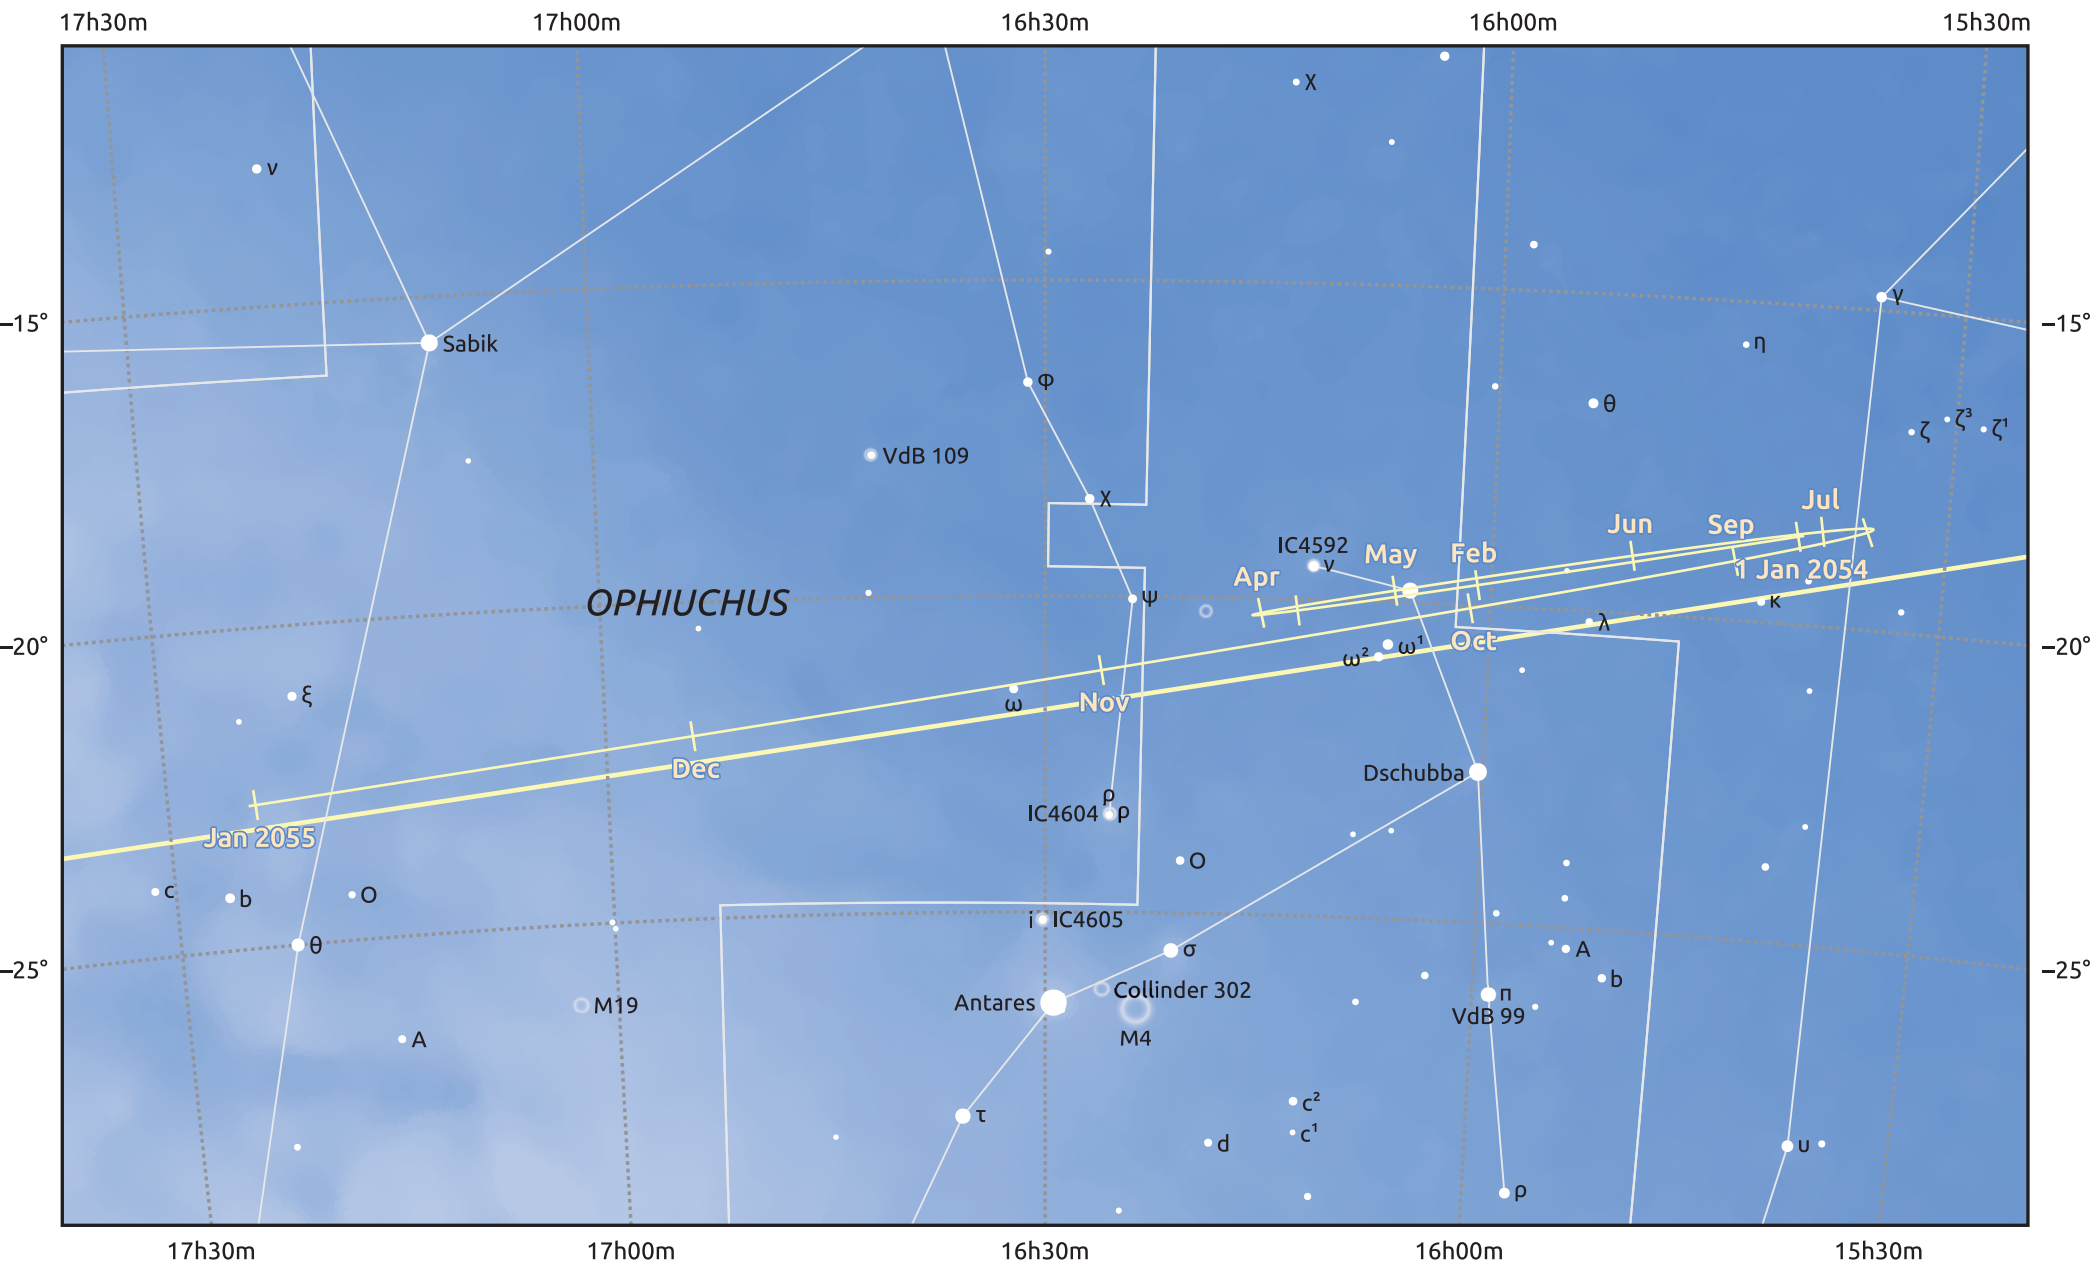

# The path of Jupiter in 2054

© Dominic Ford 2011–2025. Date markers placed at midnight UTC. Downloaded from <https://in-the-sky.org>

Magnitude scale: • 6.0 • 5.0 • 4.0 • 3.0 • 2.0 ● 1.0

— Ecliptic Plane

Galaxy Bright nebula Open cluster Globular cluster Planetary nebula

Date	Mag	Angular size
2054 Jan 1	-1.8	31.7"
2054 Apr 1	-2.3	40.6"
2054 Jul 1	-2.4	42.2"
2054 Oct 1	-1.9	33.0"
2055 Jan 1	-1.8	30.9"