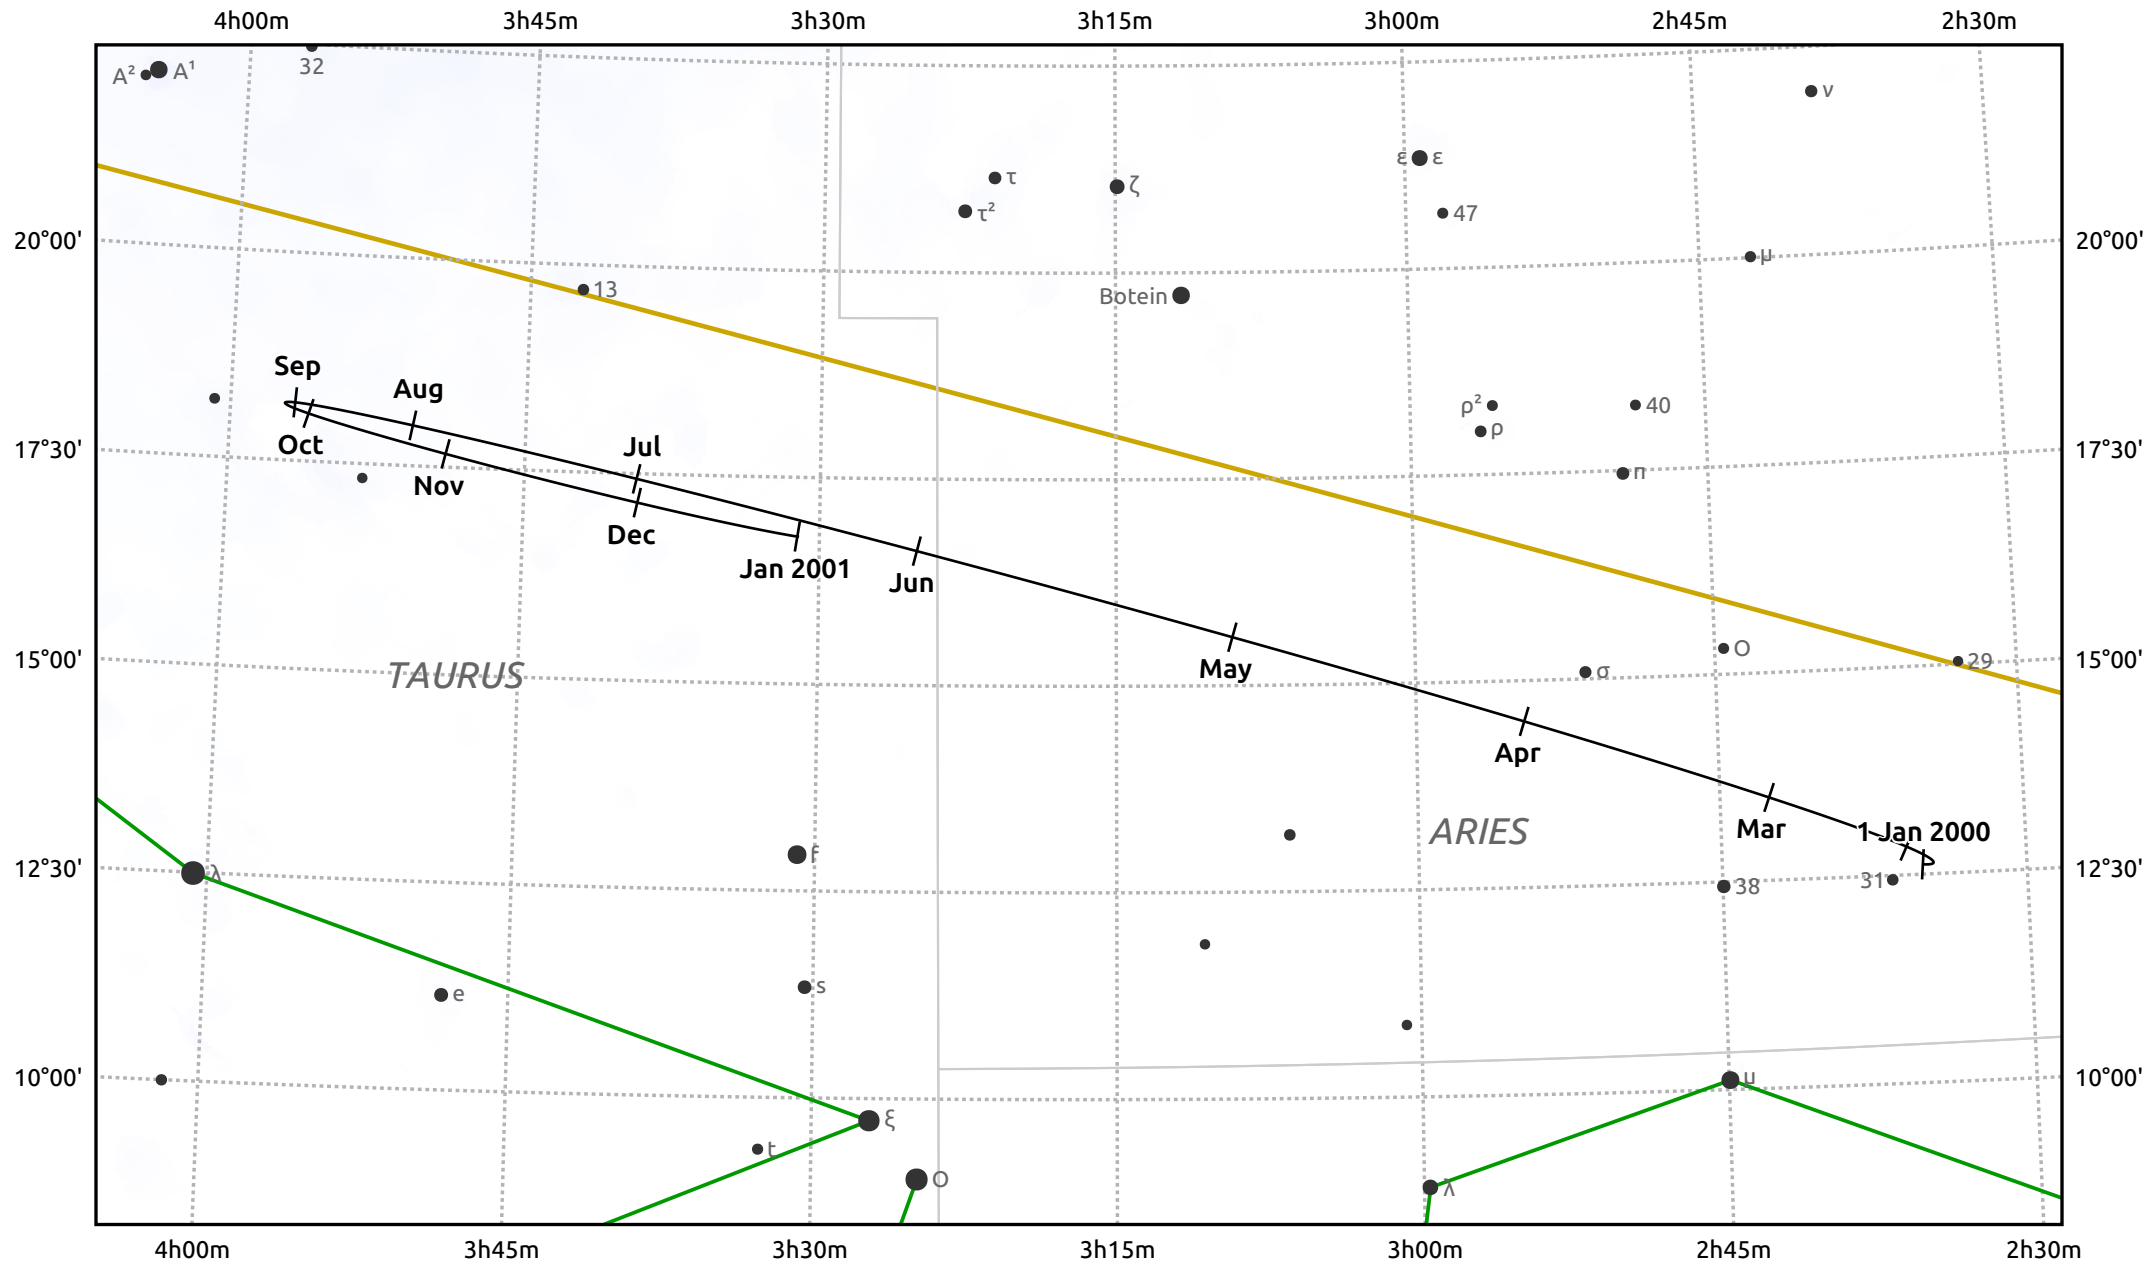

The path of Saturn in 2000

© Dominic Ford 2011–2025. Date markers placed at midnight UTC. Downloaded from <https://in-the-sky.org>

Magnitude scale: ● 6.0 ● 5.0 ● 4.0 ● 3.0

— Ecliptic Plane

● Galaxy ■ Bright nebula ● Open cluster ⊕ Globular cluster ⊕ Planetary nebula

Date	Mag	Angular size
2000 Jan 1	-0.1	19.2"
2000 Apr 1	0.2	16.7"
2000 Jul 1	0.1	16.8"
2000 Oct 1	-0.3	19.6"
2001 Jan 1	-0.3	19.8"