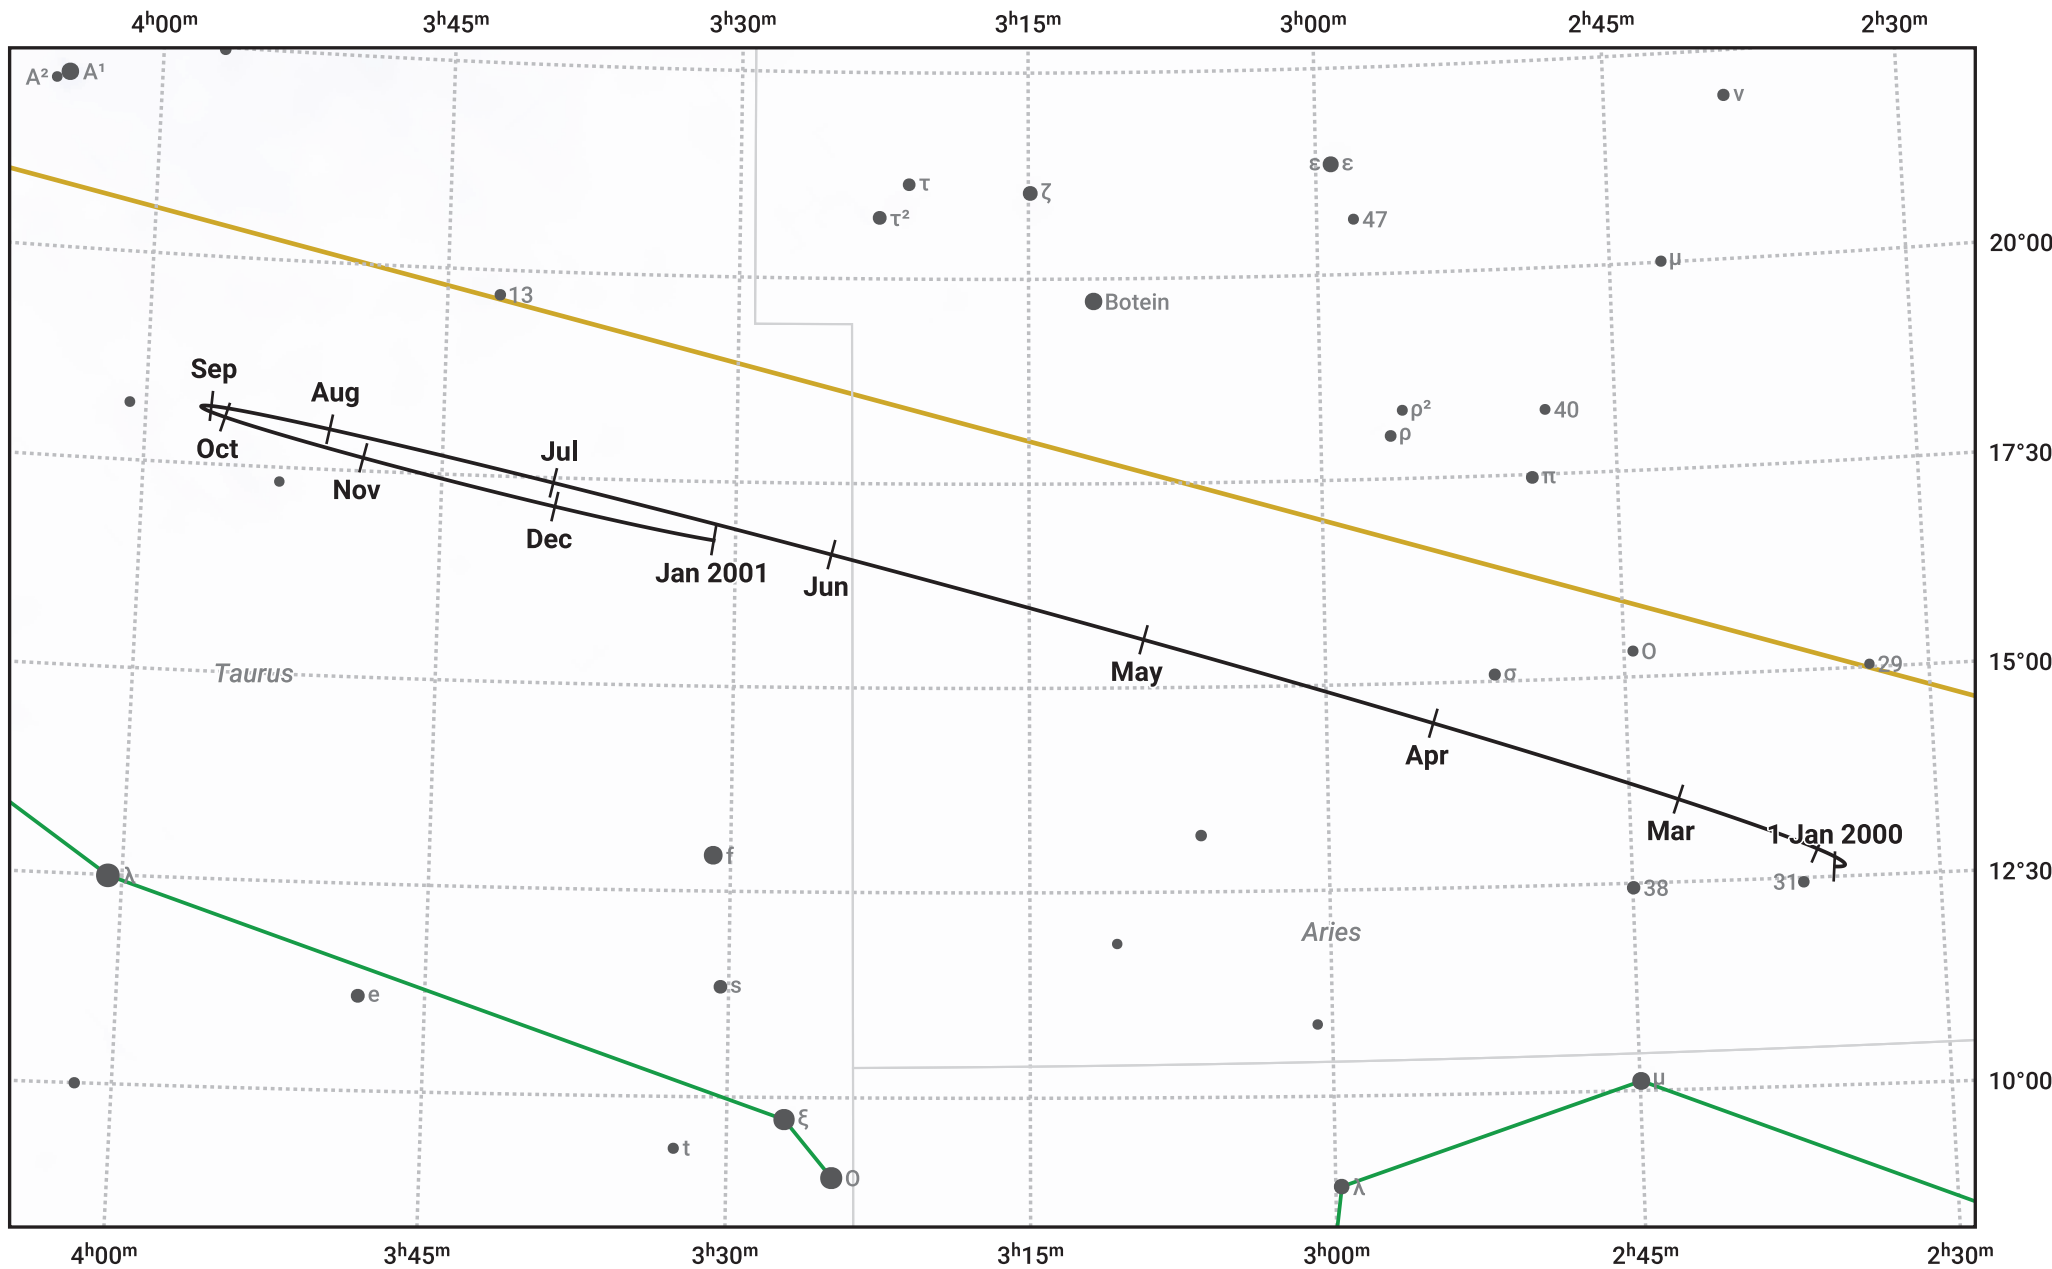

# The path of Saturn in 2000

© Dominic Ford 2011–2024. Date markers placed at midnight UTC. Downloaded from <https://in-the-sky.org>

Magnitude scale: ● 6.0 ● 5.0 ● 4.0 ● 3.0

— Ecliptic Plane

- Galaxy
- Bright nebula
- Open cluster
- ⊕ Globular cluster

Date	Mag	Angular size
2000 Jan 1	-0.1	19.2"
2000 Apr 1	0.2	16.7"
2000 Jul 1	0.1	16.8"
2000 Oct 1	-0.3	19.6"
2001 Jan 1	-0.3	19.8"