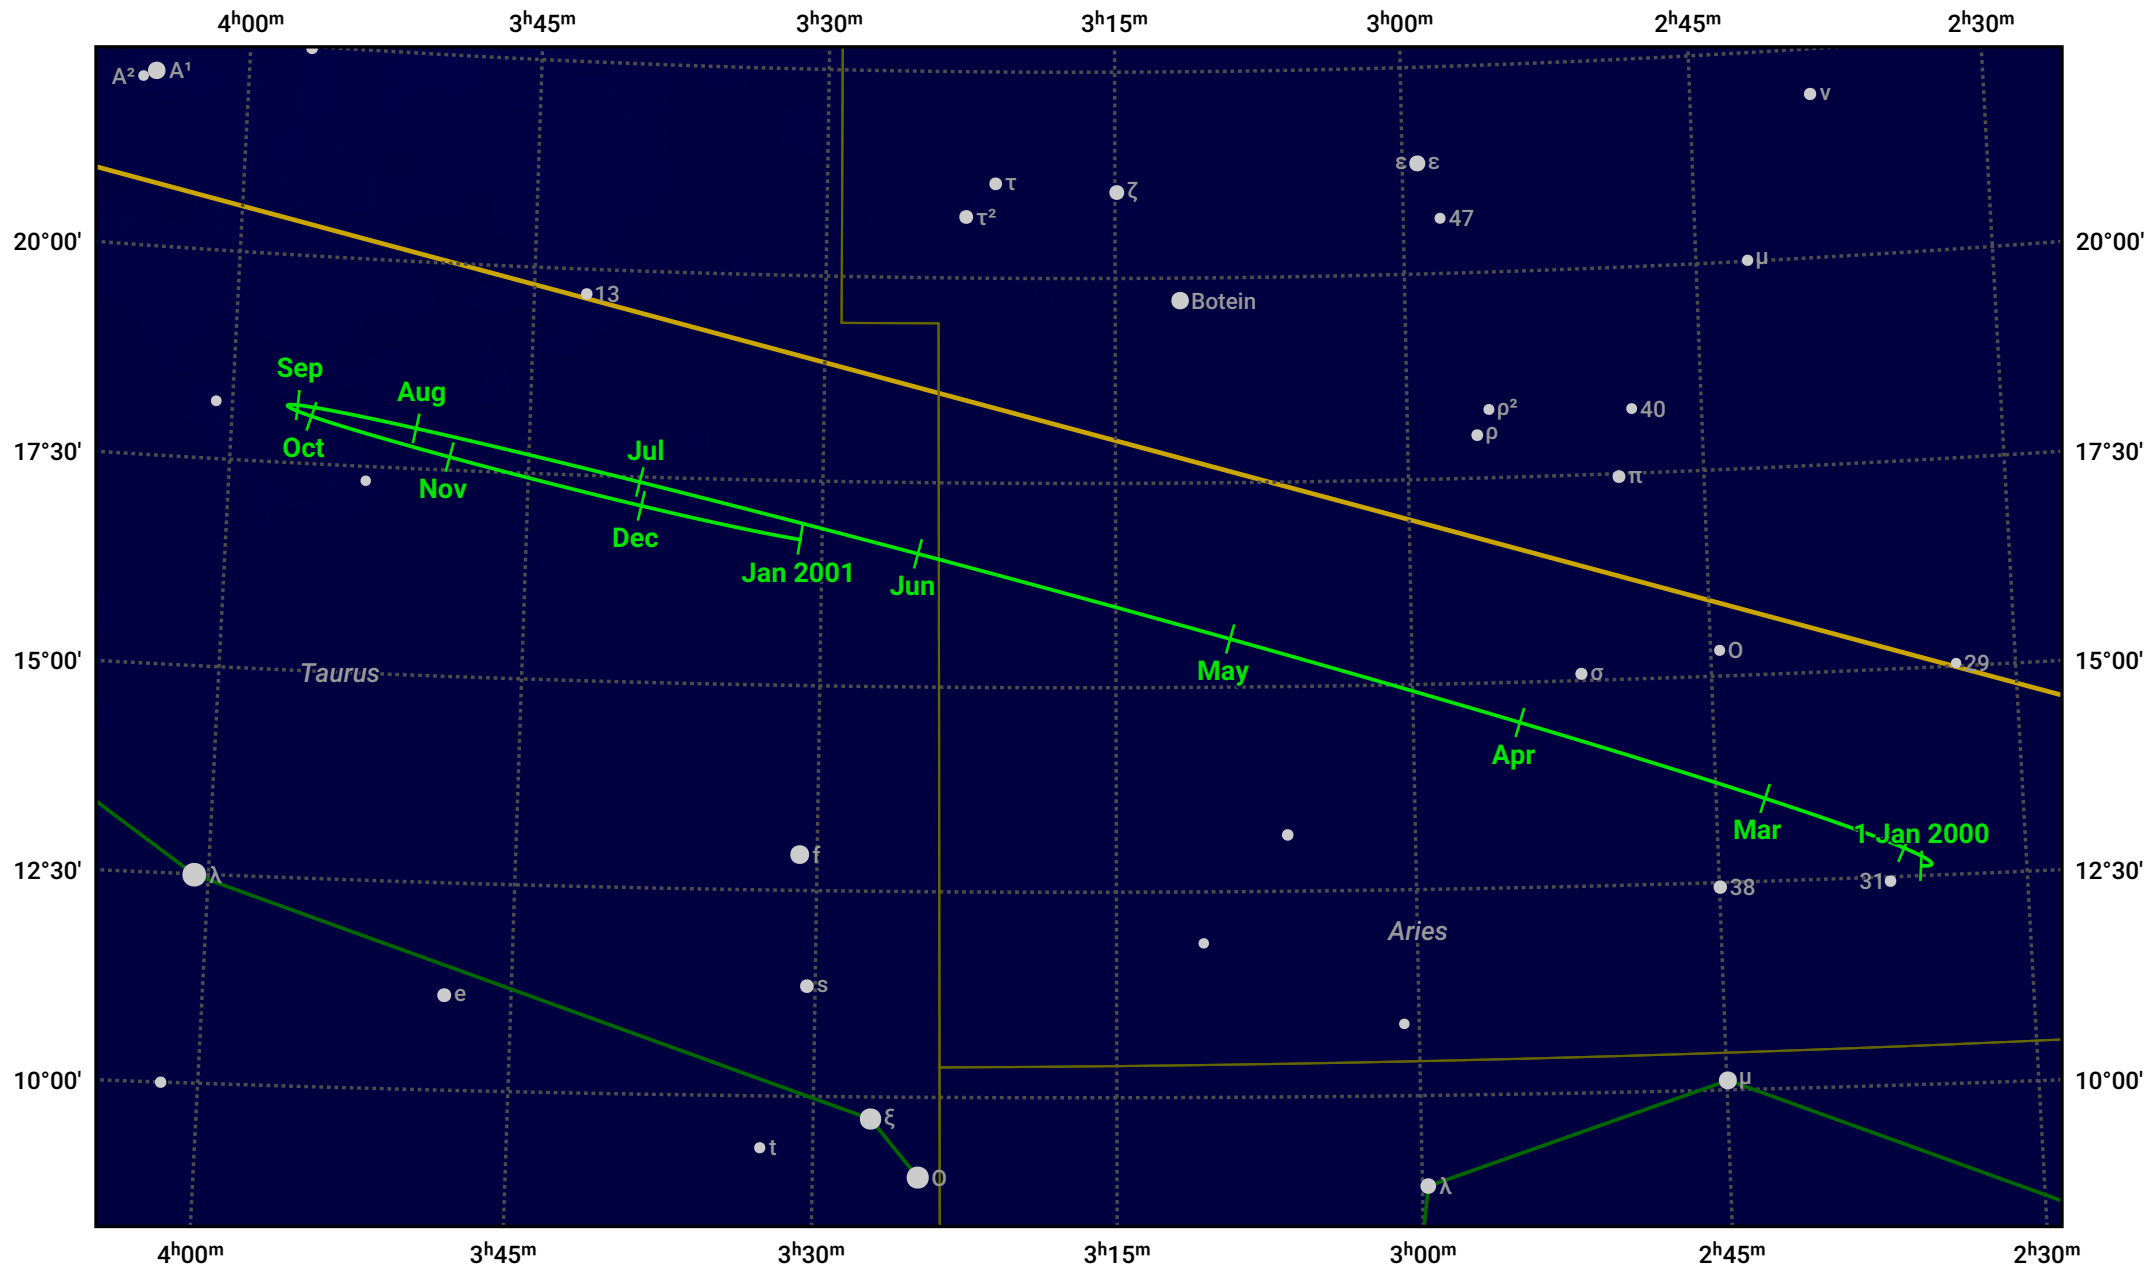

The path of Saturn in 2000

© Dominic Ford 2011–2024. Date markers placed at midnight UTC. Downloaded from <https://in-the-sky.org>

Magnitude scale: ● 6.0 ● 5.0 ● 4.0 ● 3.0

— Ecliptic Plane

- Galaxy
- Bright nebula
- Open cluster
- ⊕ Globular cluster

Date	Mag	Angular size
2000 Jan 1	-0.1	19.2"
2000 Apr 1	0.2	16.7"
2000 Jul 1	0.1	16.8"
2000 Oct 1	-0.3	19.6"
2001 Jan 1	-0.3	19.8"