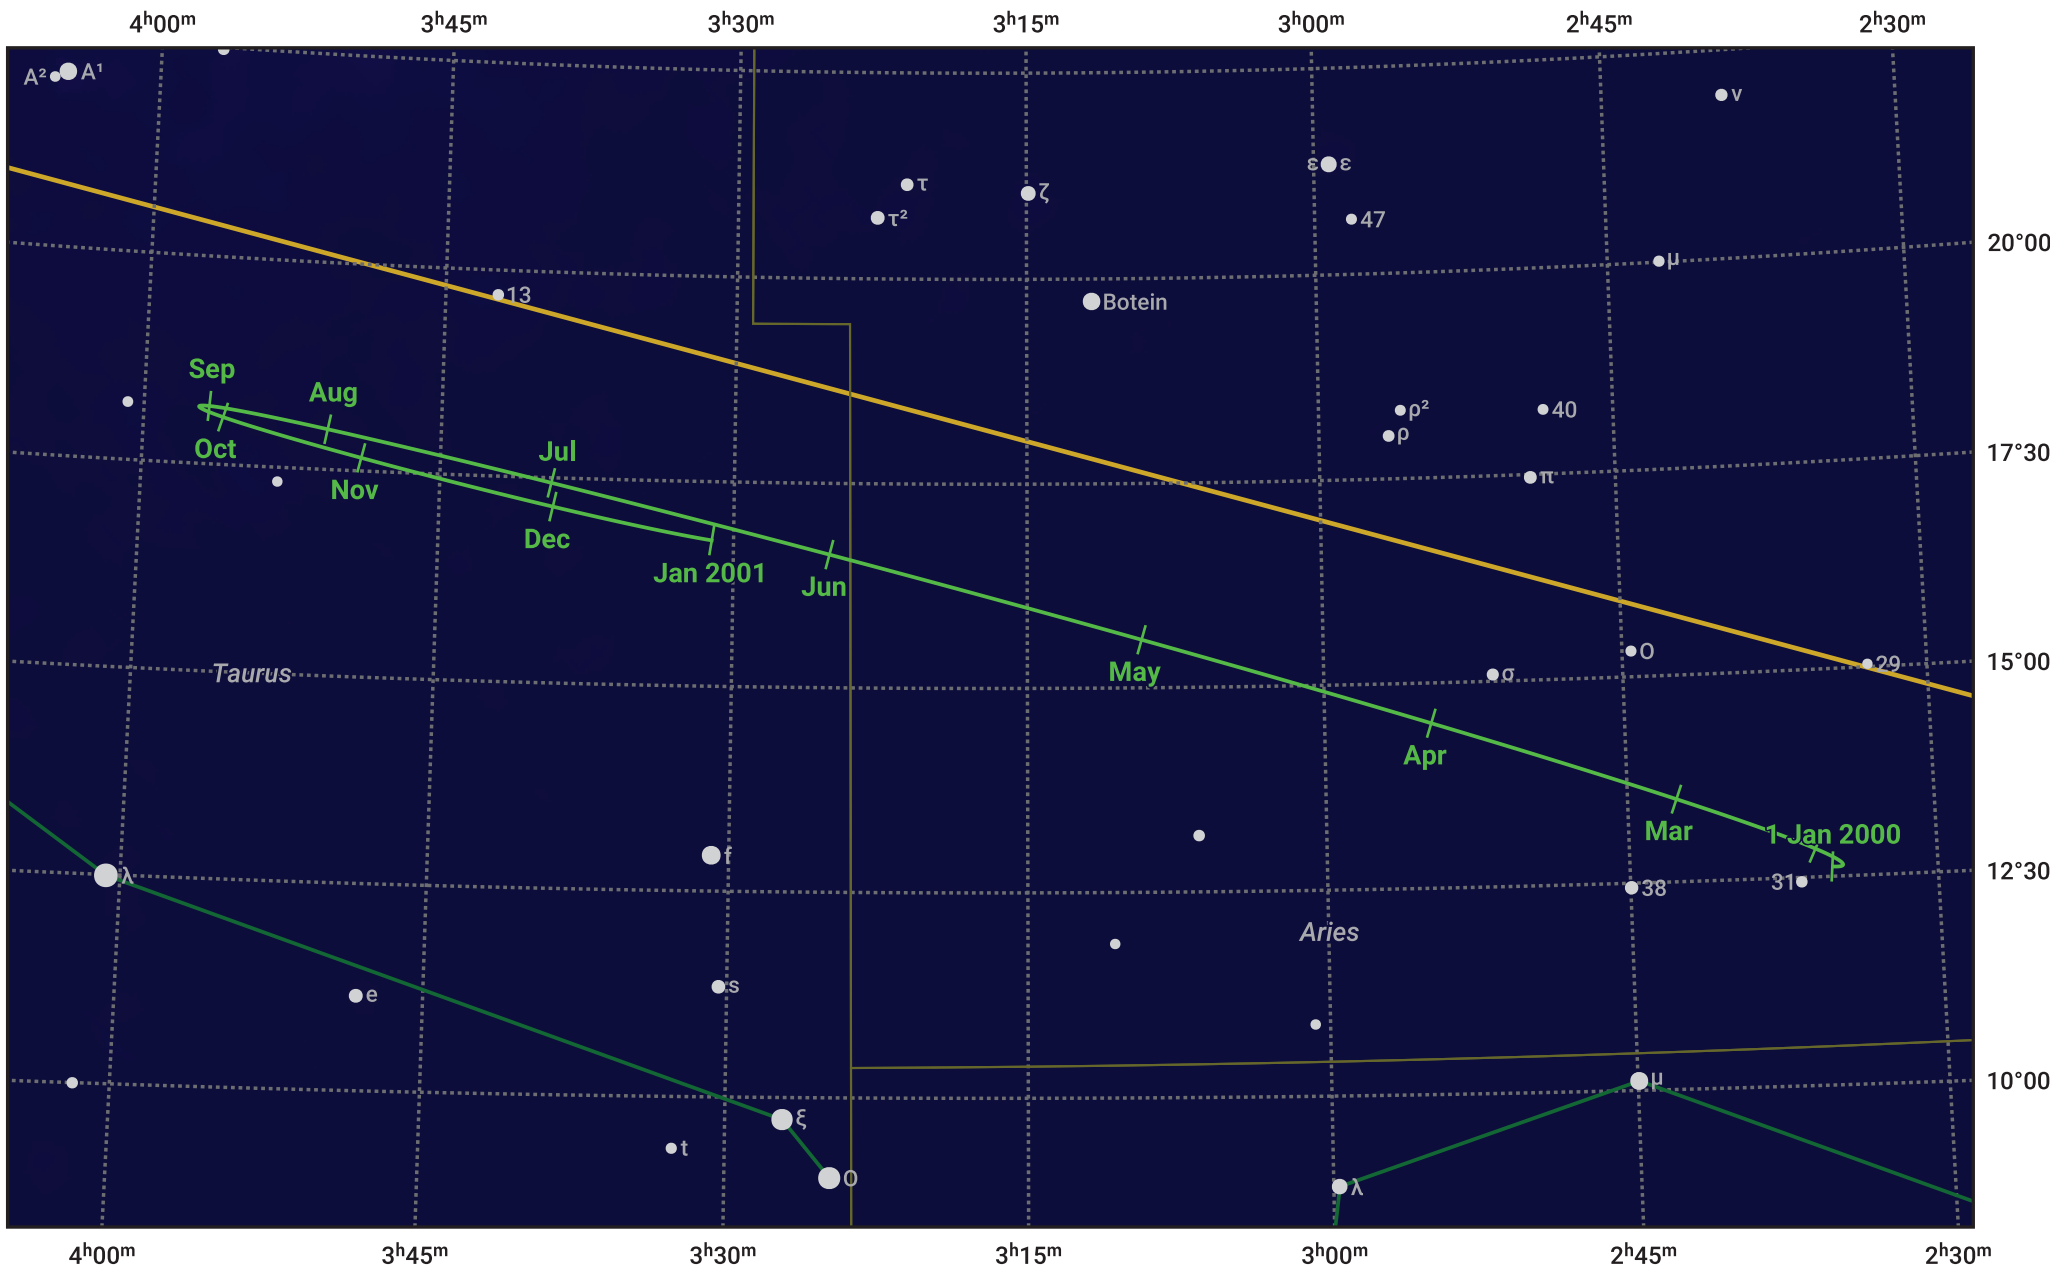

The path of Saturn in 2000

© Dominic Ford 2011–2024. Date markers placed at midnight UTC. Downloaded from <https://in-the-sky.org>

Magnitude scale: ● 6.0 ● 5.0 ● 4.0 ● 3.0

— Ecliptic Plane

- Galaxy
- Bright nebula
- Open cluster
- ⊕ Globular cluster

Date	Mag	Angular size
2000 Jan 1	-0.1	19.2"
2000 Apr 1	0.2	16.7"
2000 Jul 1	0.1	16.8"
2000 Oct 1	-0.3	19.6"
2001 Jan 1	-0.3	19.8"