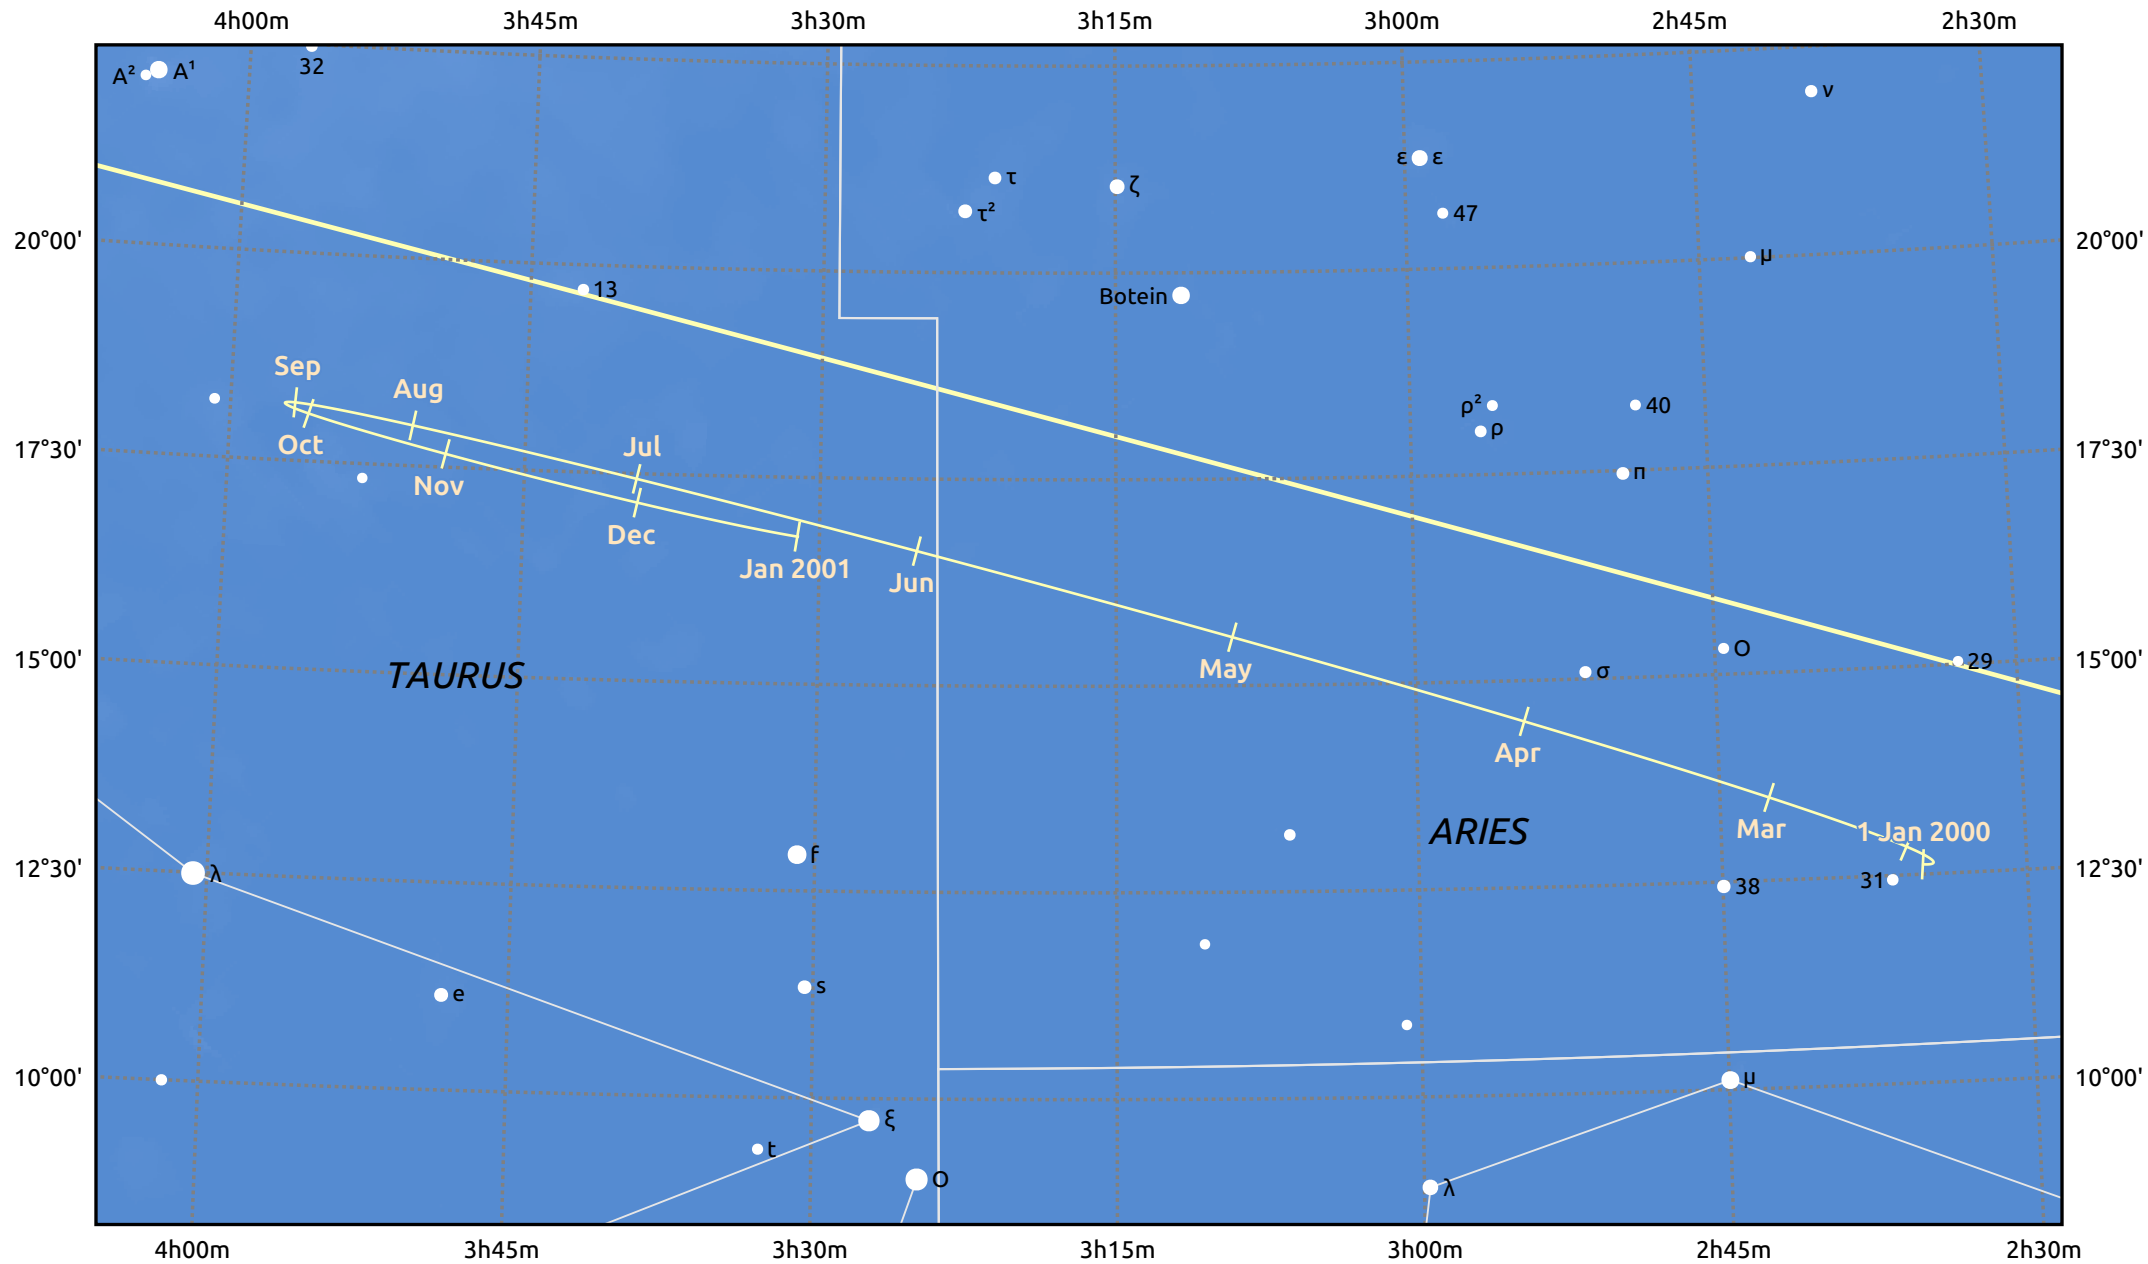

The path of Saturn in 2000

© Dominic Ford 2011–2025. Date markers placed at midnight UTC. Downloaded from <https://in-the-sky.org>

Magnitude scale: ● 6.0 ● 5.0 ● 4.0 ● 3.0

— Ecliptic Plane

Galaxy Bright nebula Open cluster Globular cluster Planetary nebula

Date	Mag	Angular size
2000 Jan 1	-0.1	19.2"
2000 Apr 1	0.2	16.7"
2000 Jul 1	0.1	16.8"
2000 Oct 1	-0.3	19.6"
2001 Jan 1	-0.3	19.8"