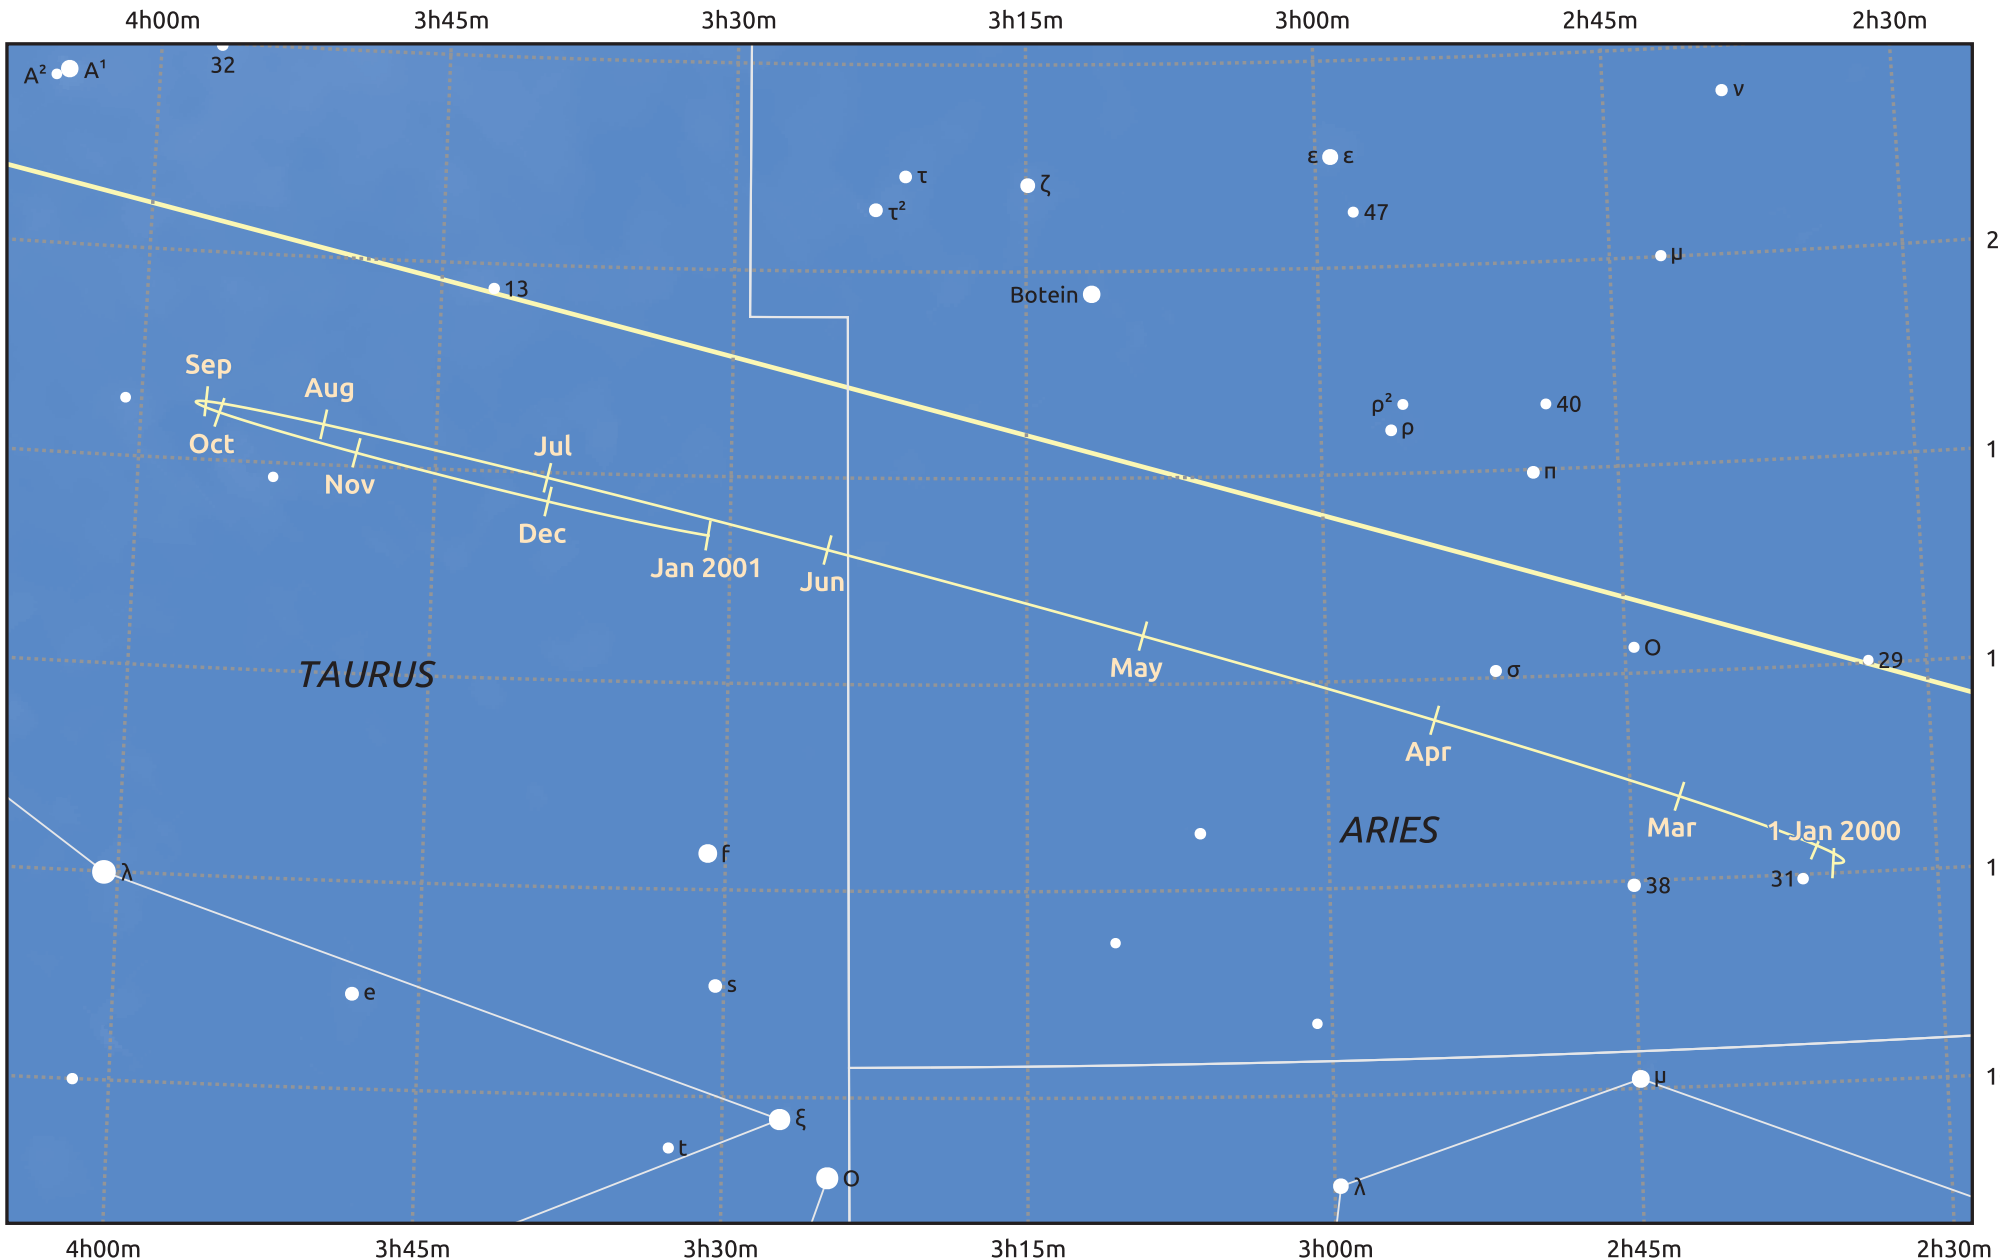

# The path of Saturn in 2000

© Dominic Ford 2011–2025. Date markers placed at midnight UTC. Downloaded from <https://in-the-sky.org>

Magnitude scale: ● 6.0 ● 5.0 ● 4.0 ● 3.0

— Ecliptic Plane

Galaxy Bright nebula Open cluster Globular cluster Planetary nebula

Date	Mag	Angular size
2000 Jan 1	-0.1	19.2"
2000 Apr 1	0.2	16.7"
2000 Jul 1	0.1	16.8"
2000 Oct 1	-0.3	19.6"
2001 Jan 1	-0.3	19.8"