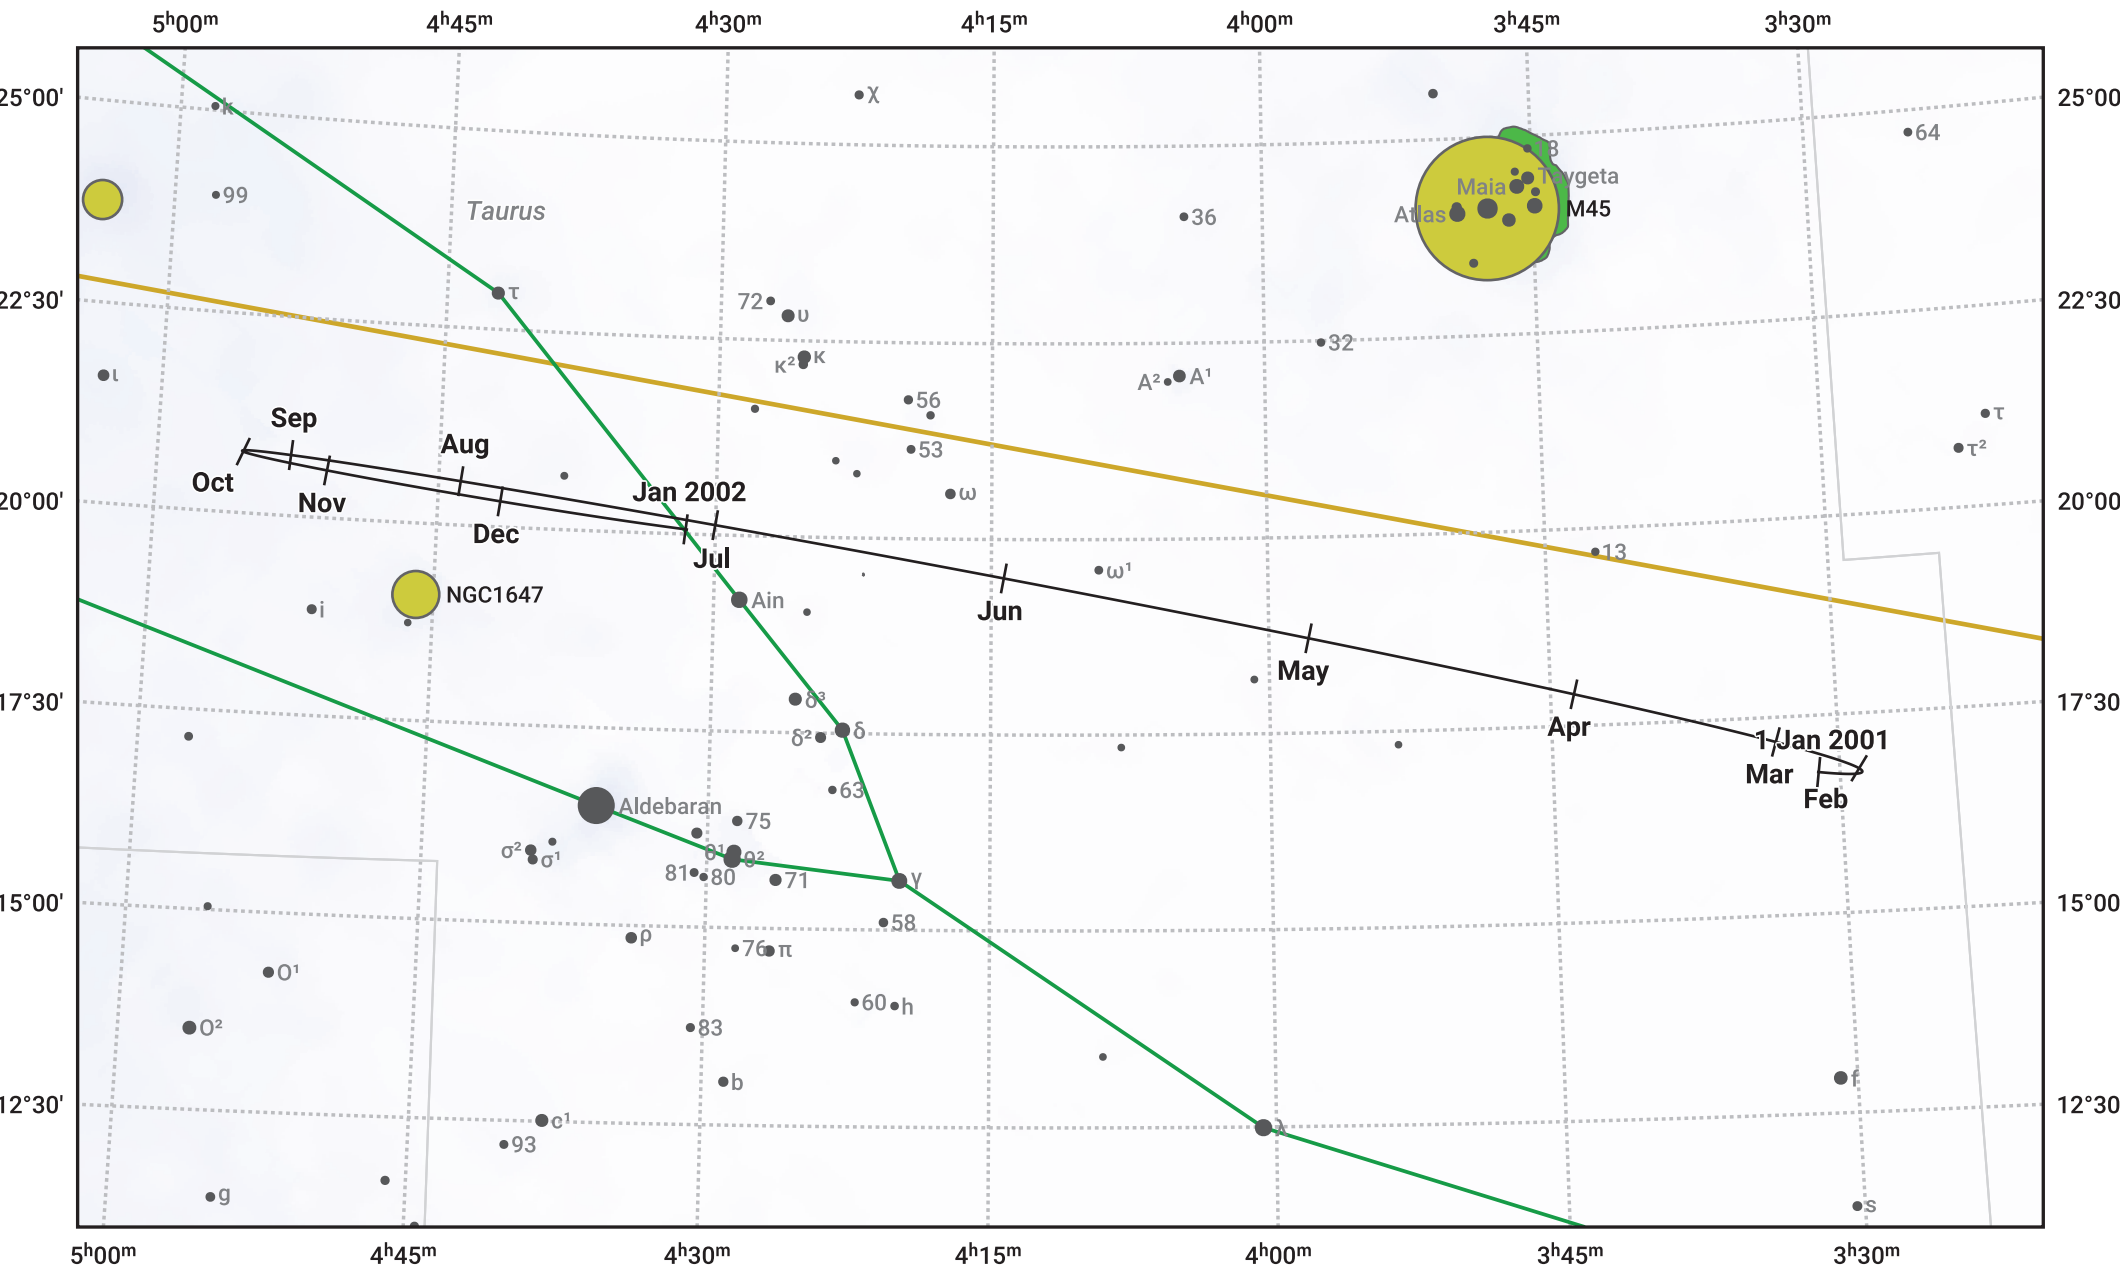

The path of Saturn in 2001

© Dominic Ford 2011–2024. Date markers placed at midnight UTC. Downloaded from <https://in-the-sky.org>

Magnitude scale: ● 6.0 ● 5.0 ● 4.0 ● 3.0 ● 2.0 ● 1.0 ● 0.0

— Ecliptic Plane

Galaxy Bright nebula Open cluster Globular cluster

Date	Mag	Angular size
2001 Jan 1	-0.3	19.8"
2001 Apr 1	0.0	17.0"
2001 Jul 1	0.0	16.7"
2001 Oct 1	-0.3	19.2"
2002 Jan 1	-0.4	20.3"