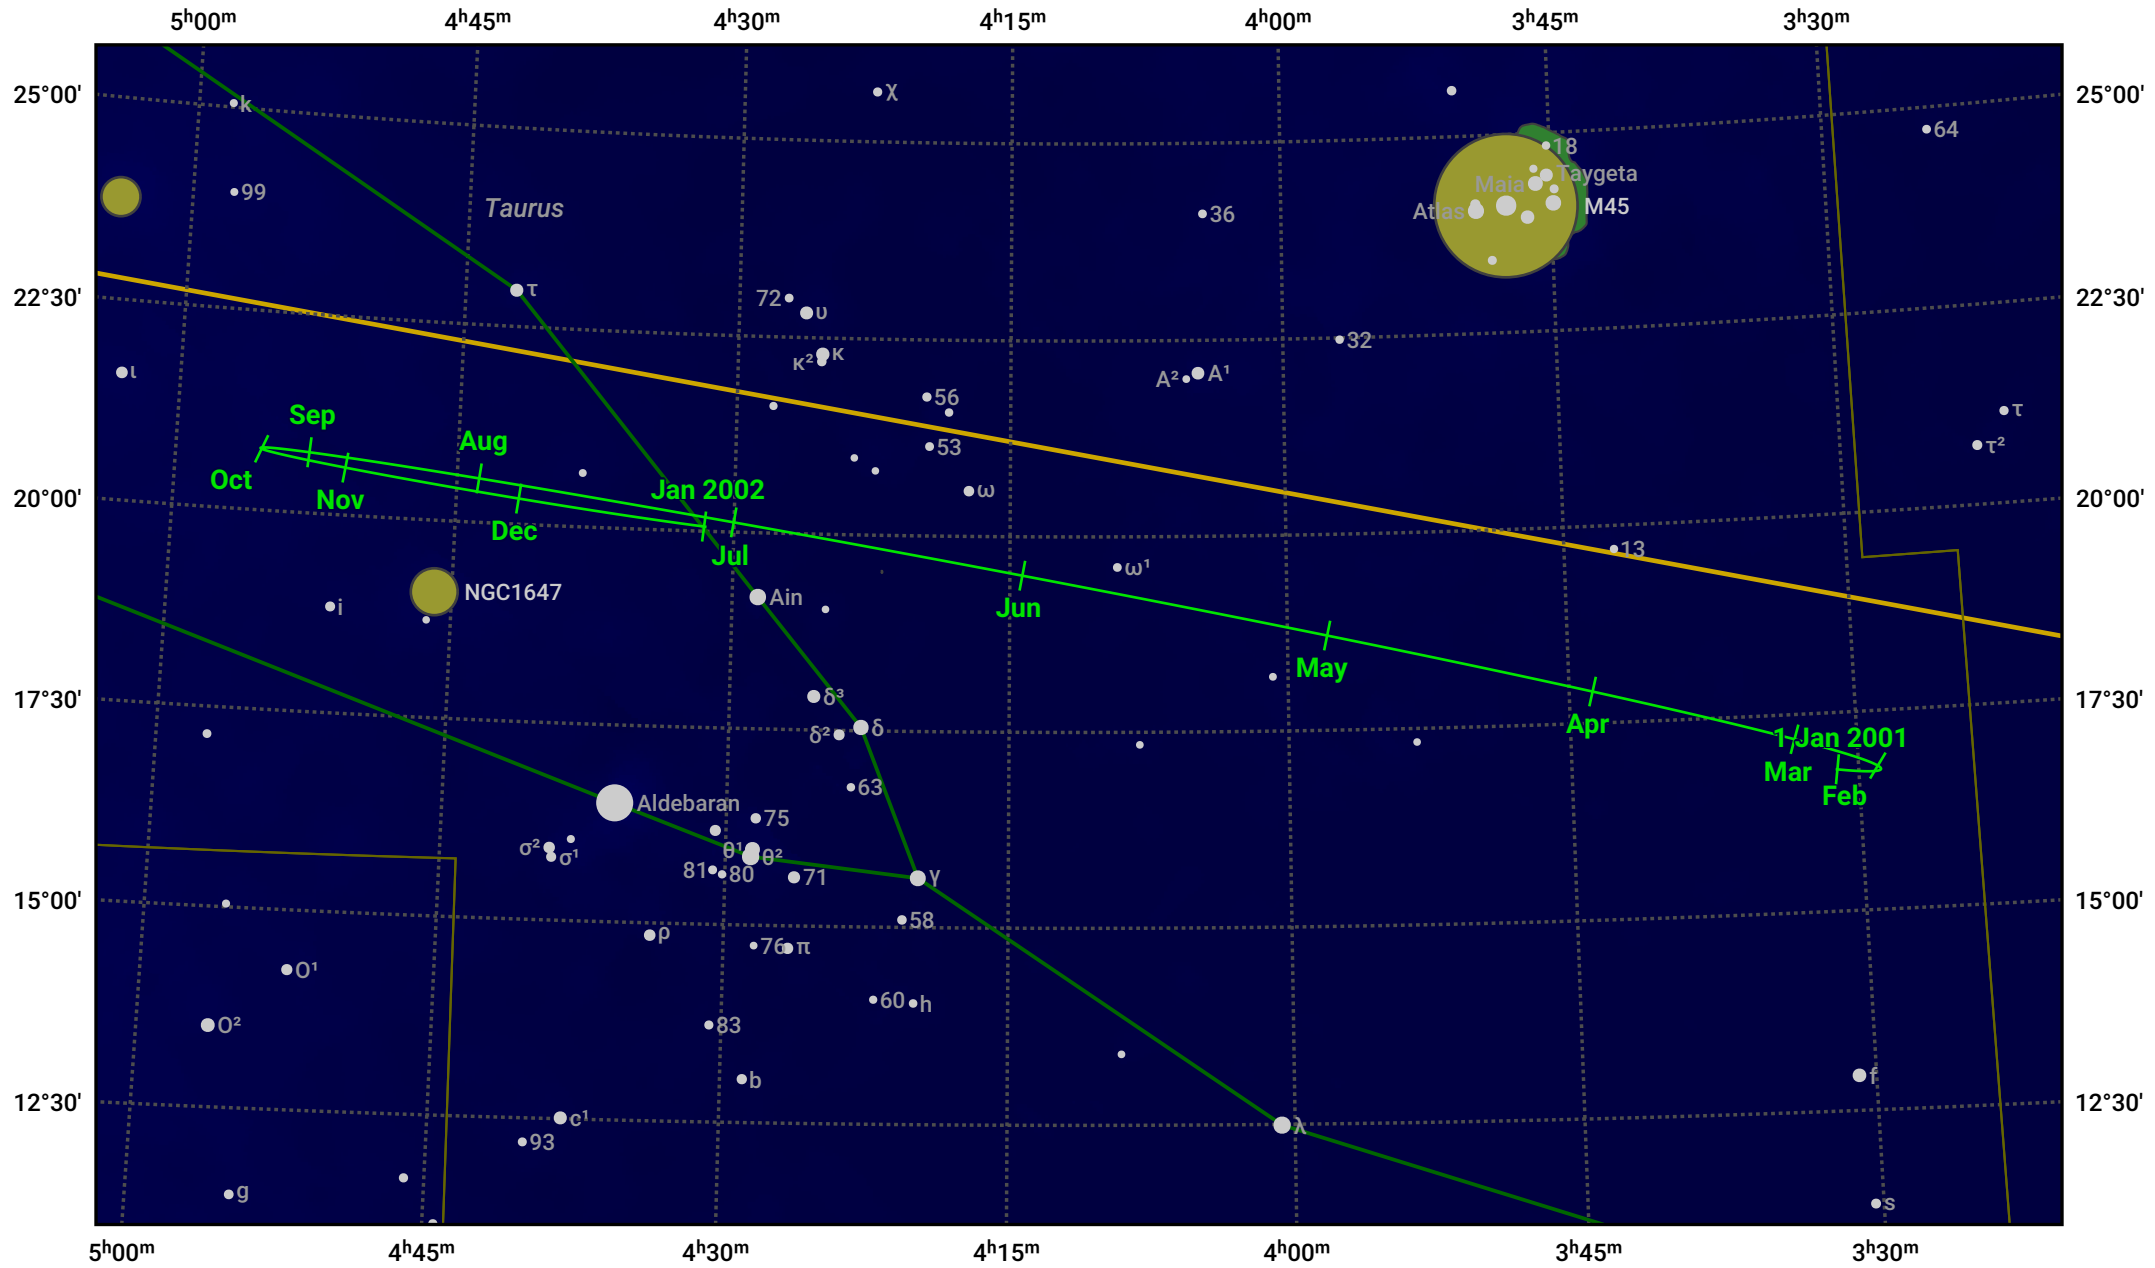

The path of Saturn in 2001

© Dominic Ford 2011–2024. Date markers placed at midnight UTC. Downloaded from <https://in-the-sky.org>

Magnitude scale: ● 6.0 ● 5.0 ● 4.0 ● 3.0 ● 2.0 ● 1.0 ● 0.0

— Ecliptic Plane

● Galaxy ● Bright nebula ● Open cluster ● Globular cluster

Date	Mag	Angular size
2001 Jan 1	-0.3	19.8"
2001 Apr 1	0.0	17.0"
2001 Jul 1	0.0	16.7"
2001 Oct 1	-0.3	19.2"
2002 Jan 1	-0.4	20.3"