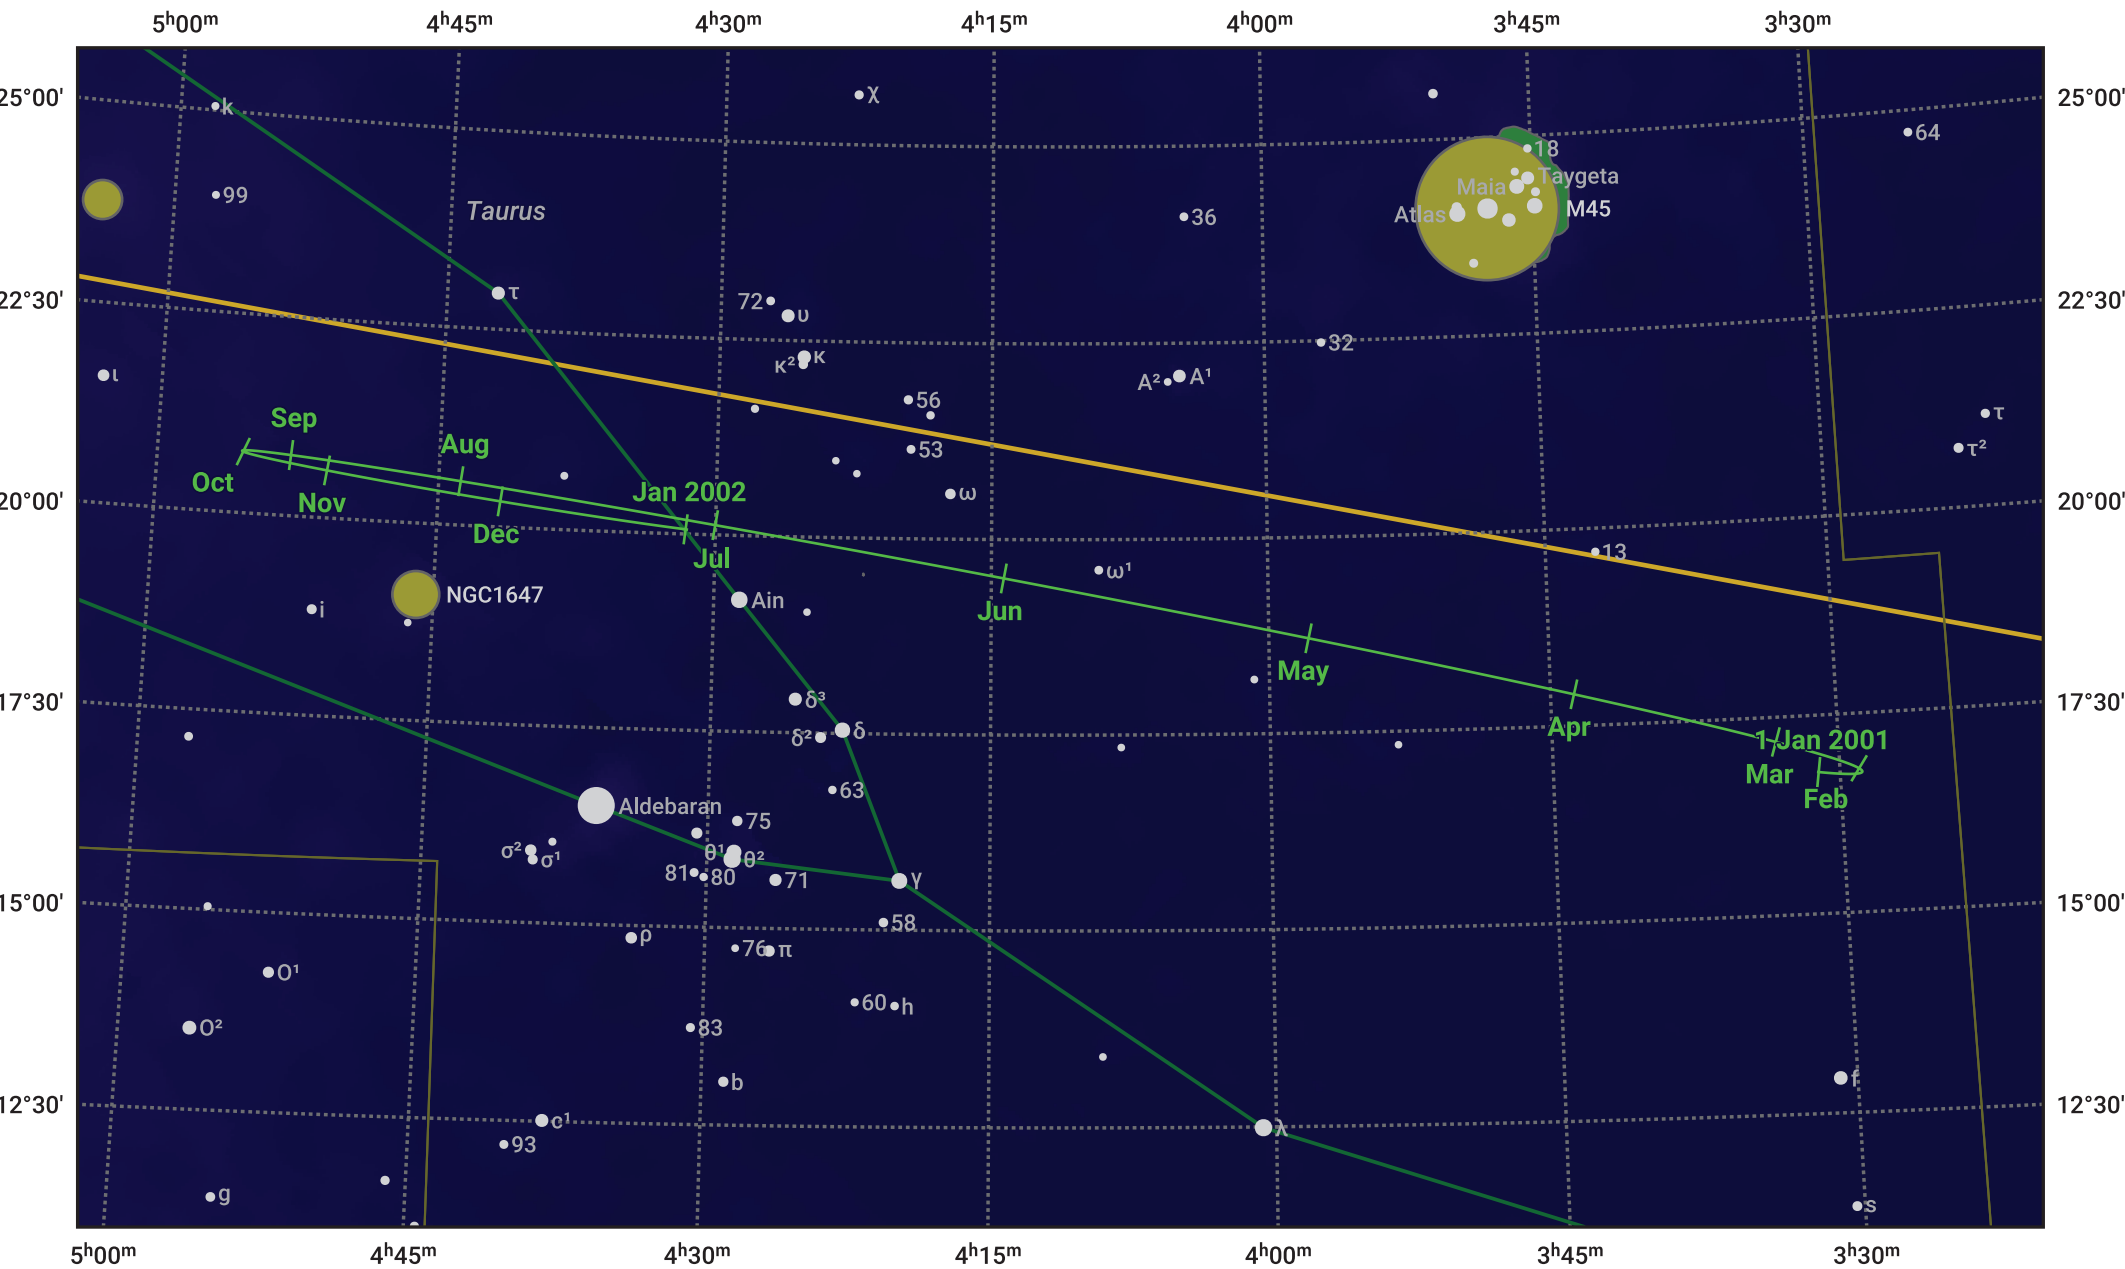

The path of Saturn in 2001

© Dominic Ford 2011–2024. Date markers placed at midnight UTC. Downloaded from <https://in-the-sky.org>

Magnitude scale: • 6.0 • 5.0 • 4.0 • 3.0 • 2.0 • 1.0 • 0.0

— Ecliptic Plane

Galaxy Bright nebula Open cluster Globular cluster

Date	Mag	Angular size
2001 Jan 1	-0.3	19.8"
2001 Apr 1	0.0	17.0"
2001 Jul 1	0.0	16.7"
2001 Oct 1	-0.3	19.2"
2002 Jan 1	-0.4	20.3"