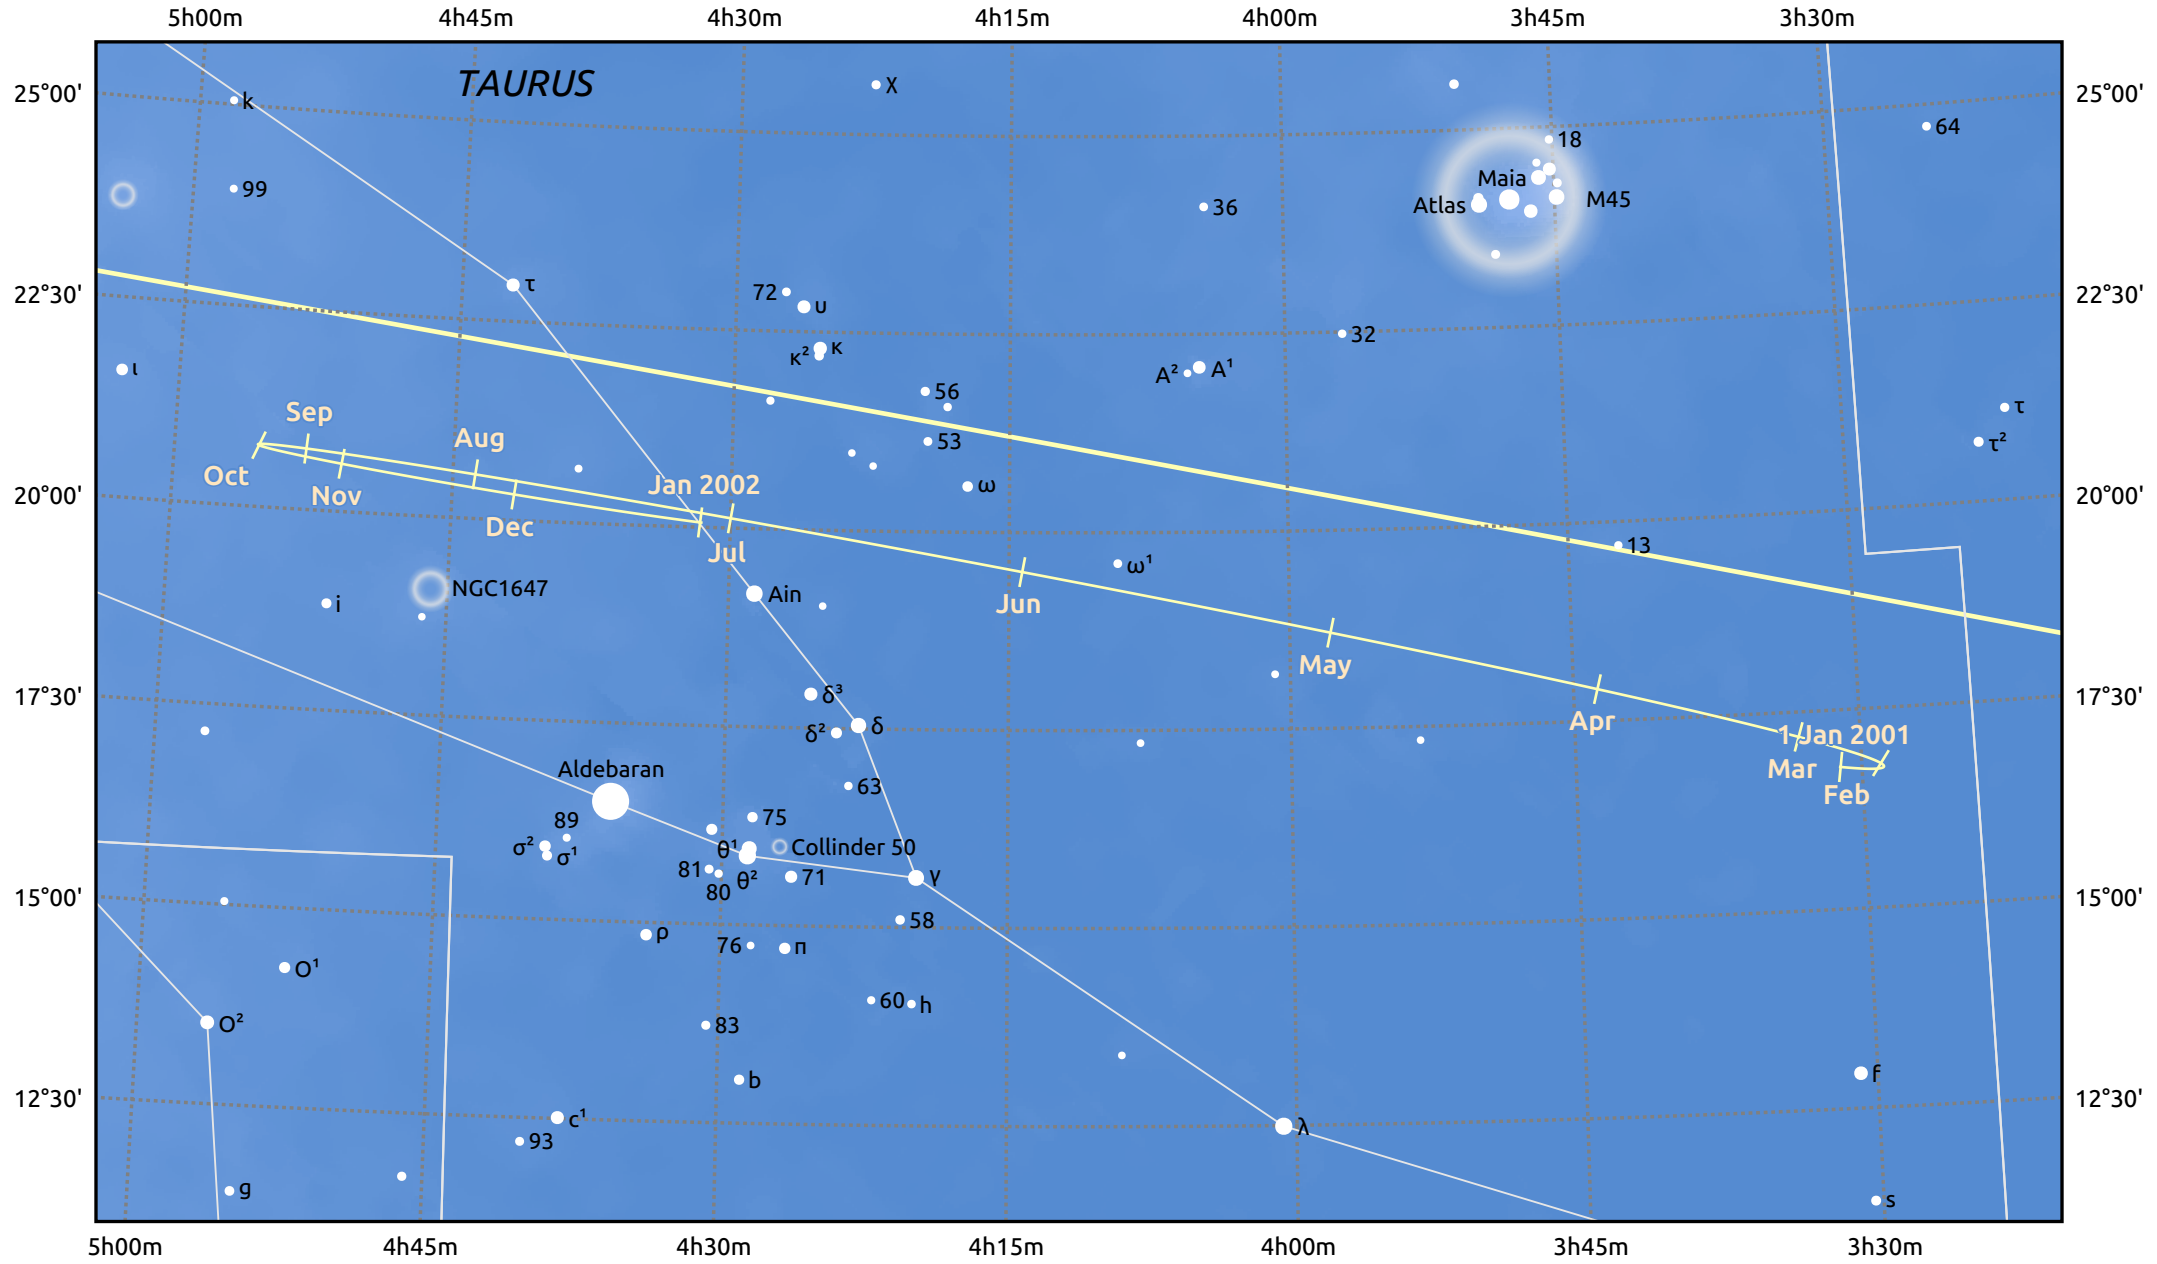

The path of Saturn in 2001

© Dominic Ford 2011–2025. Date markers placed at midnight UTC. Downloaded from <https://in-the-sky.org>

Magnitude scale: • 6.0 • 5.0 • 4.0 • 3.0 • 2.0 • 1.0 • 0.0

— Ecliptic Plane

Galaxy Bright nebula Open cluster Globular cluster Planetary nebula

Date	Mag	Angular size
2001 Jan 1	-0.3	19.8"
2001 Apr 1	0.0	17.0"
2001 Jul 1	0.0	16.7"
2001 Oct 1	-0.3	19.2"
2002 Jan 1	-0.4	20.3"