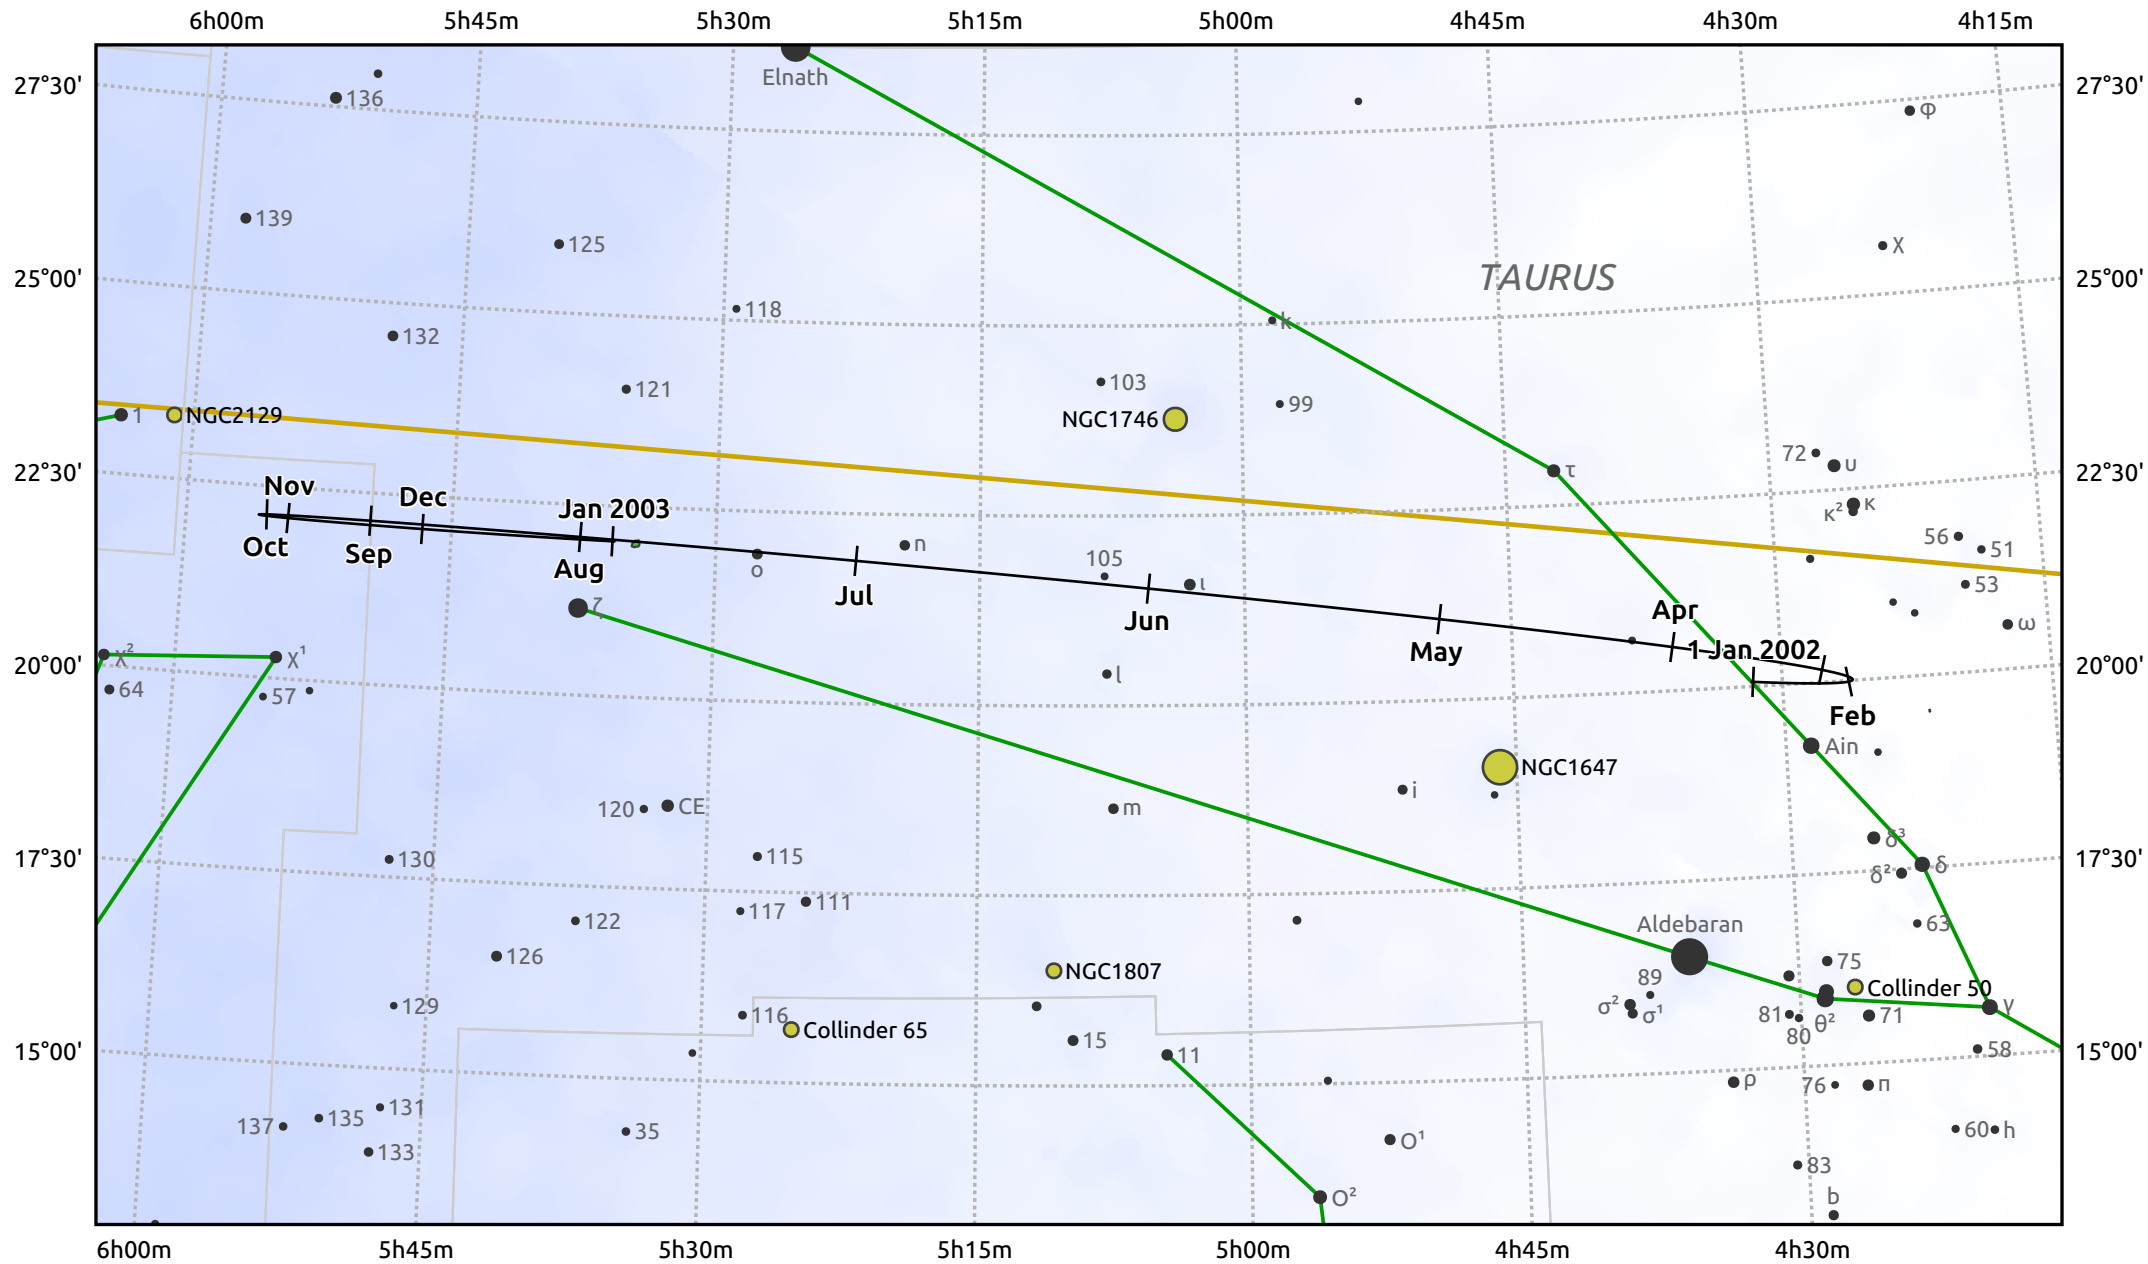

# The path of Saturn in 2002

© Dominic Ford 2011–2025. Date markers placed at midnight UTC. Downloaded from <https://in-the-sky.org>

Magnitude scale: • 6.0 • 5.0 • 4.0 ● 3.0 ● 2.0 ● 1.0 ● 0.0

— Ecliptic Plane

● Galaxy ■ Bright nebula ● Open cluster ● Globular cluster ◆ Planetary nebula

Date	Mag	Angular size
2002 Jan 1	-0.4	20.3"
2002 Apr 1	-0.1	17.5"
2002 Jul 1	-0.0	16.6"
2002 Oct 1	-0.2	18.8"
2003 Jan 1	-0.5	20.6"