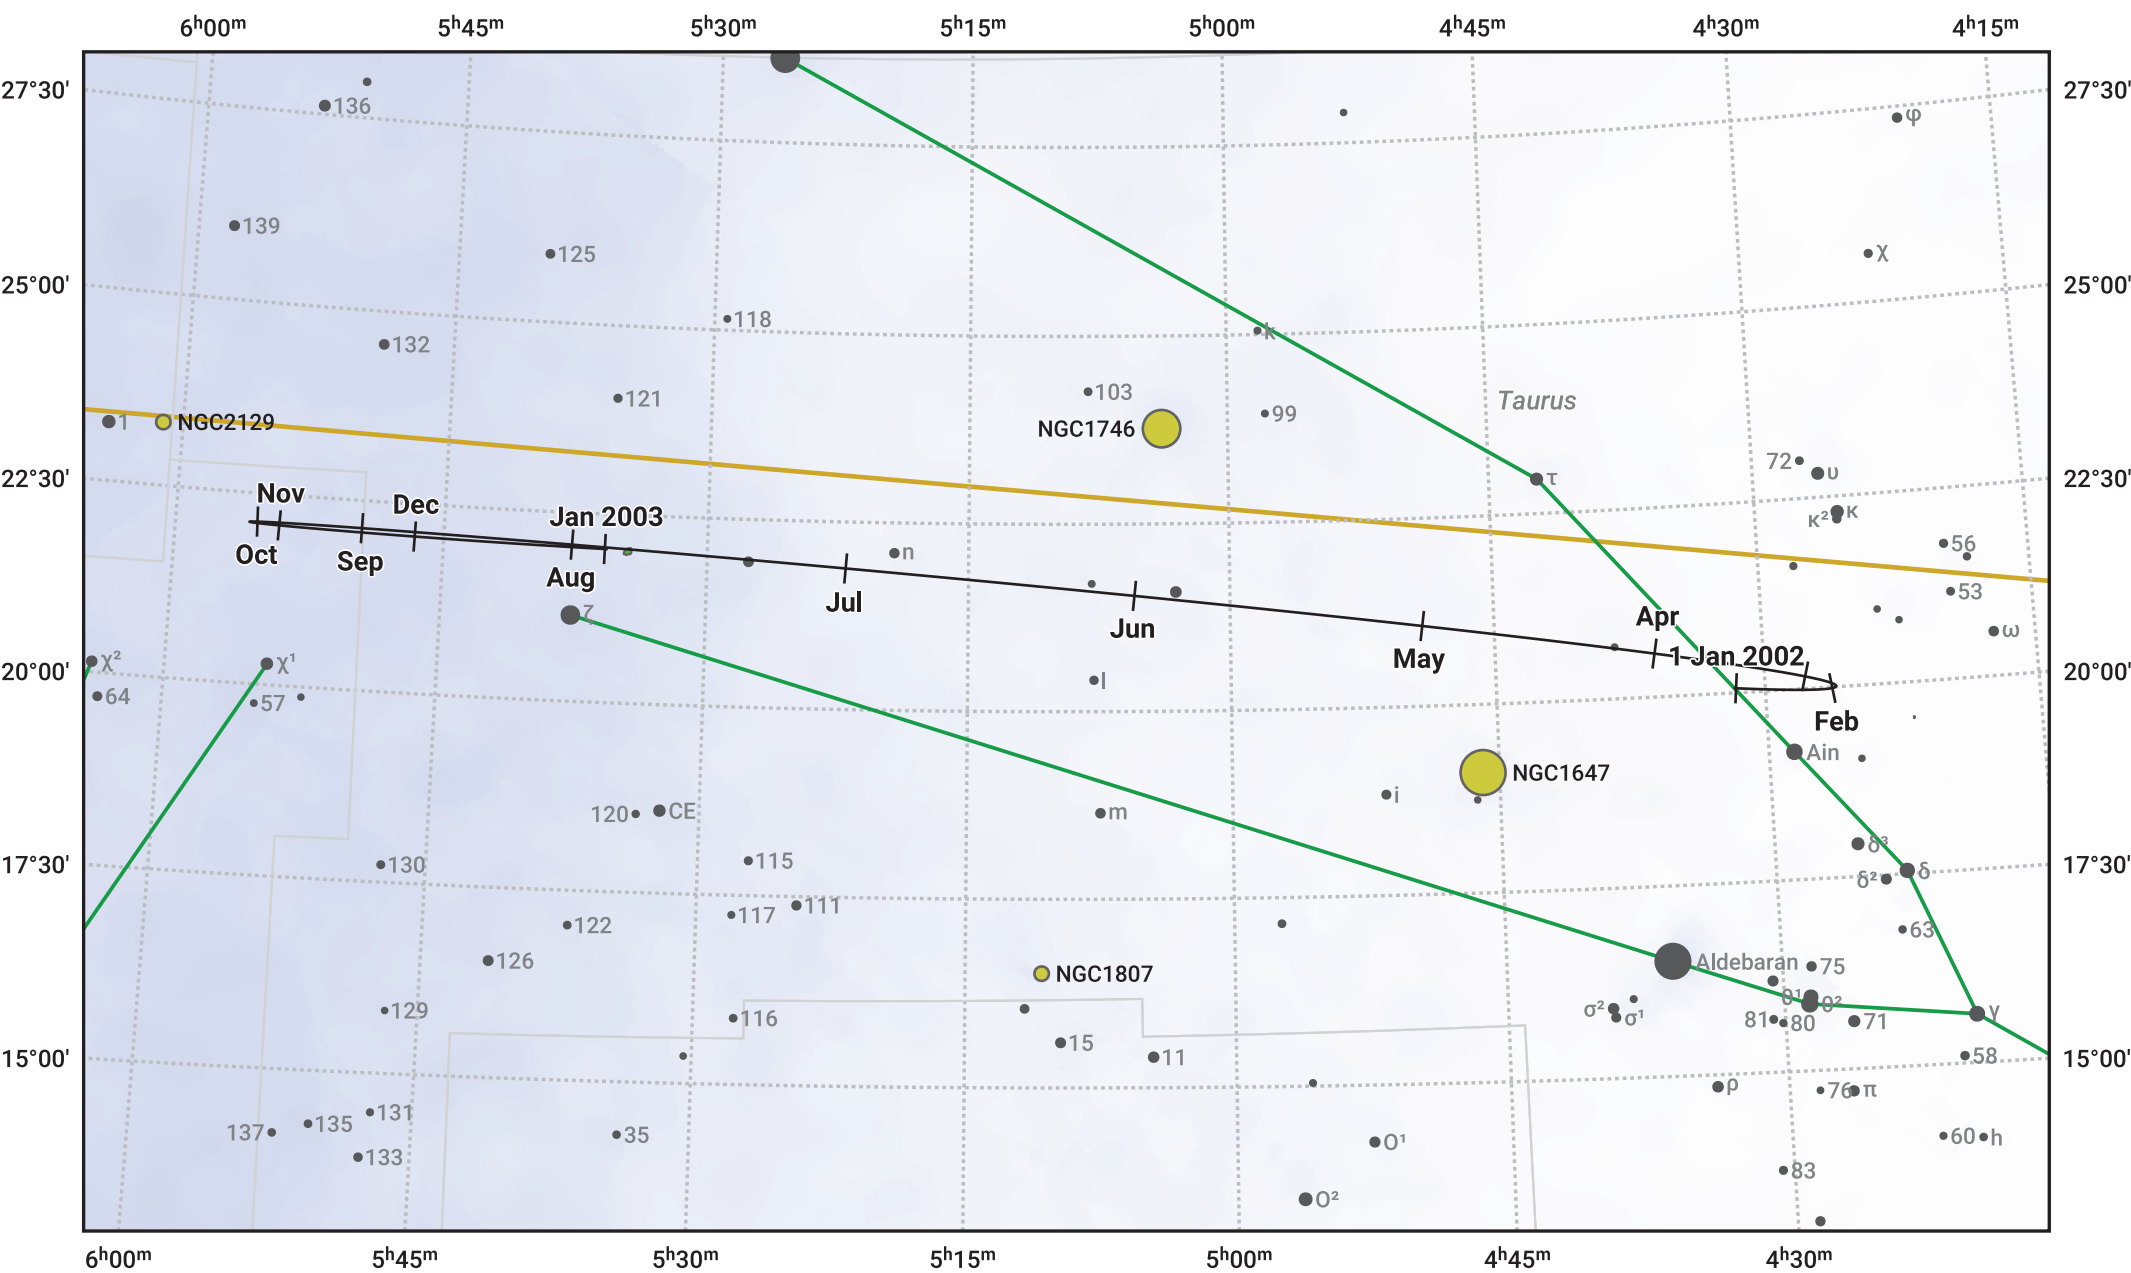

# The path of Saturn in 2002

© Dominic Ford 2011–2024. Date markers placed at midnight UTC. Downloaded from <https://in-the-sky.org>

Magnitude scale: • 6.0 • 5.0 • 4.0 • 3.0 • 2.0 • 1.0 • 0.0

— Ecliptic Plane

■ Galaxy   
 ■ Bright nebula   
 ● Open cluster   
 ● Globular cluster

Date	Mag	Angular size
2002 Jan 1	-0.4	20.3"
2002 Apr 1	-0.1	17.5"
2002 Jul 1	-0.0	16.6"
2002 Oct 1	-0.2	18.8"
2003 Jan 1	-0.5	20.6"