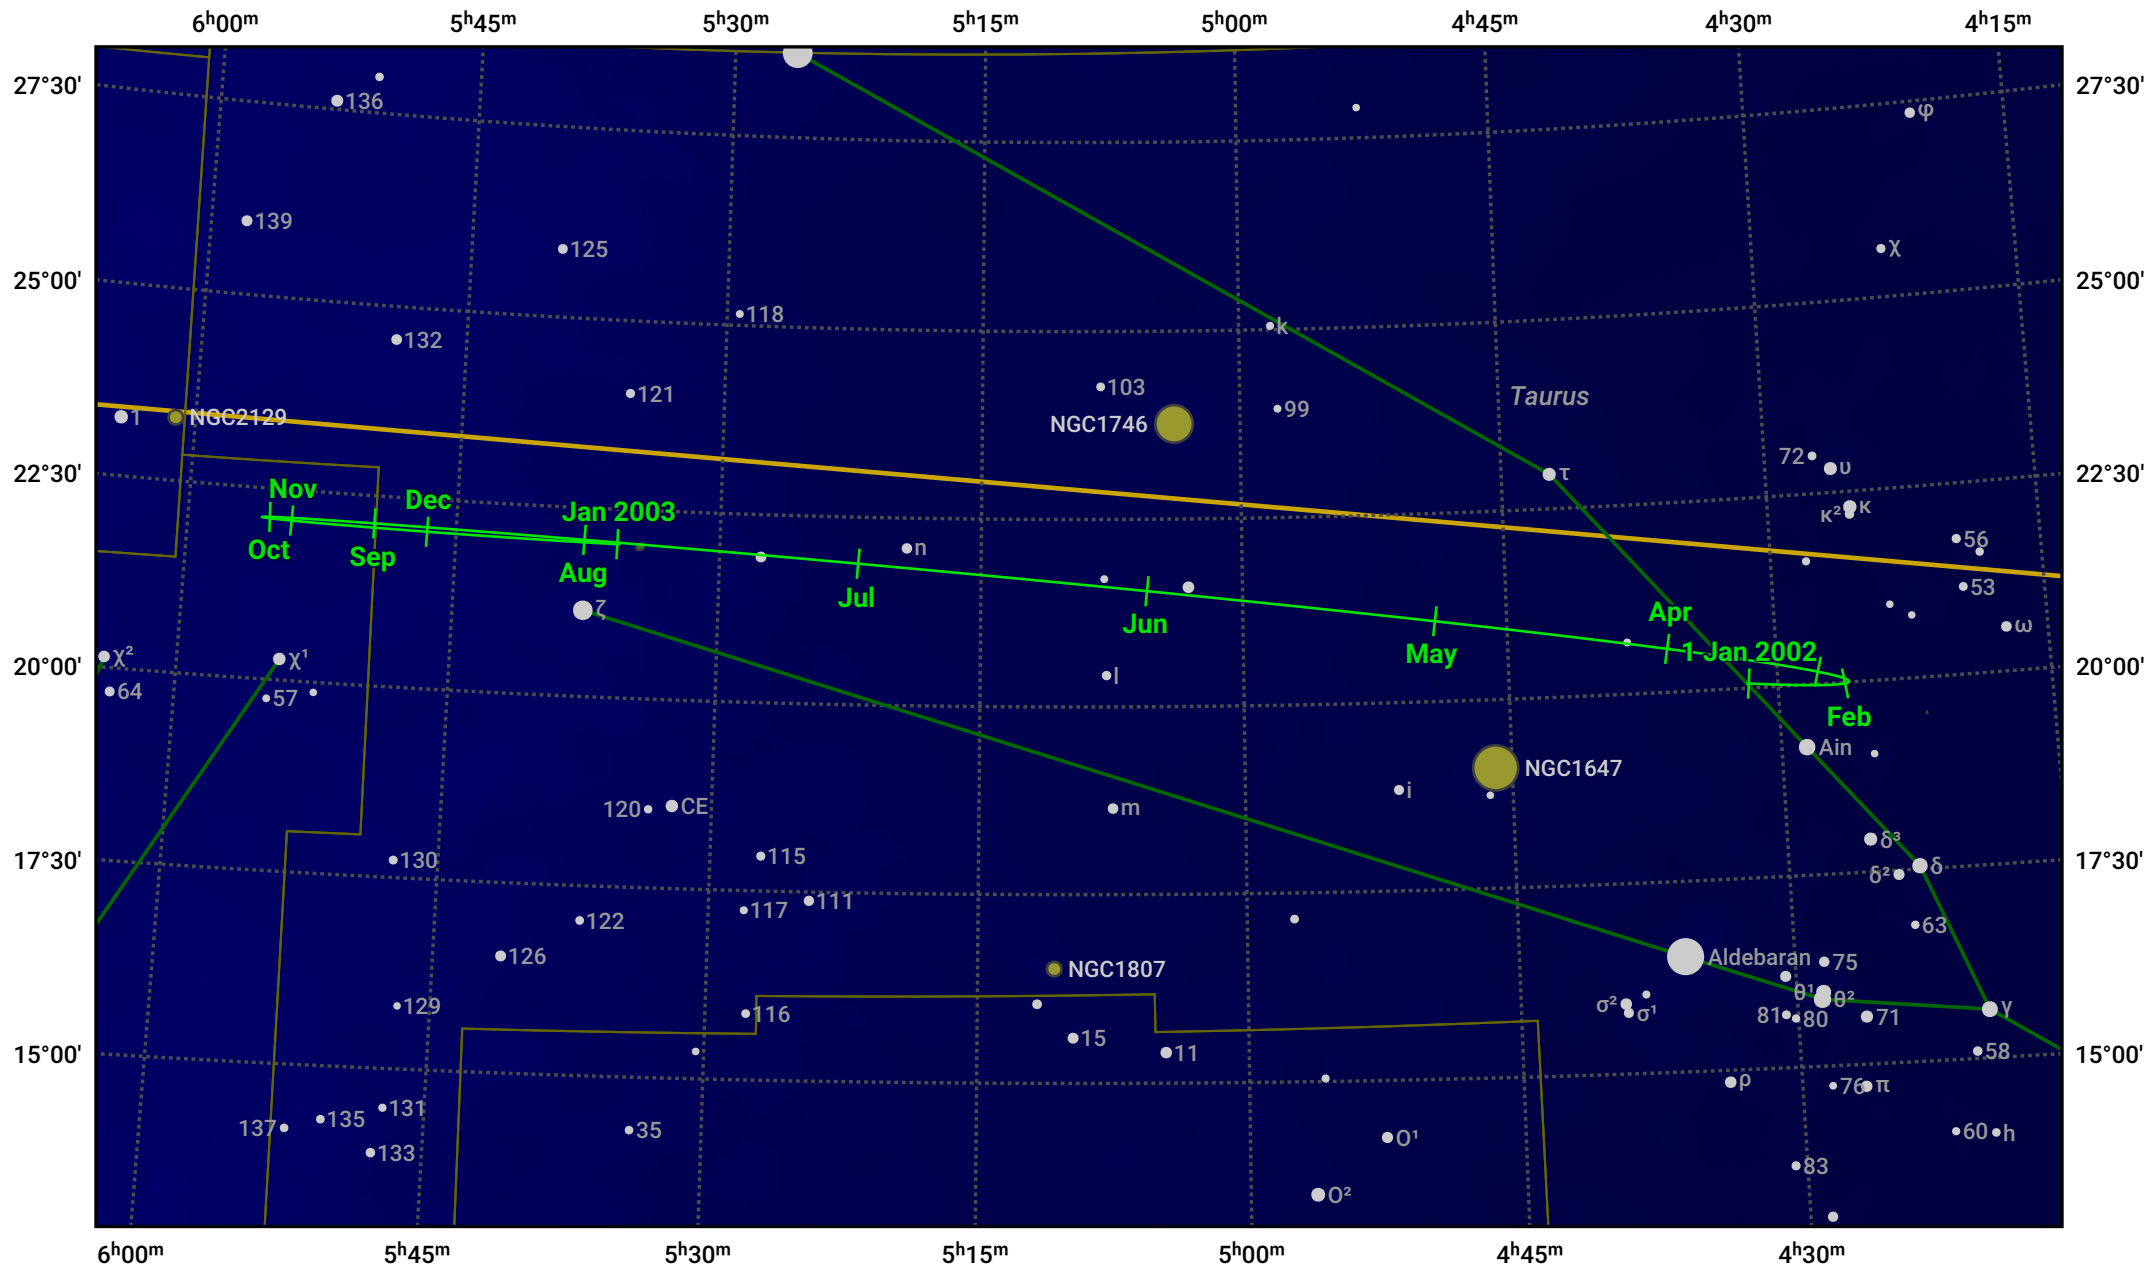

# The path of Saturn in 2002

© Dominic Ford 2011–2024. Date markers placed at midnight UTC. Downloaded from <https://in-the-sky.org>

Magnitude scale: ● 6.0 ● 5.0 ● 4.0 ● 3.0 ● 2.0 ● 1.0 ● 0.0

— Ecliptic Plane

● Galaxy ● Bright nebula ● Open cluster ● Globular cluster

Date	Mag	Angular size
2002 Jan 1	-0.4	20.3"
2002 Apr 1	-0.1	17.5"
2002 Jul 1	-0.0	16.6"
2002 Oct 1	-0.2	18.8"
2003 Jan 1	-0.5	20.6"