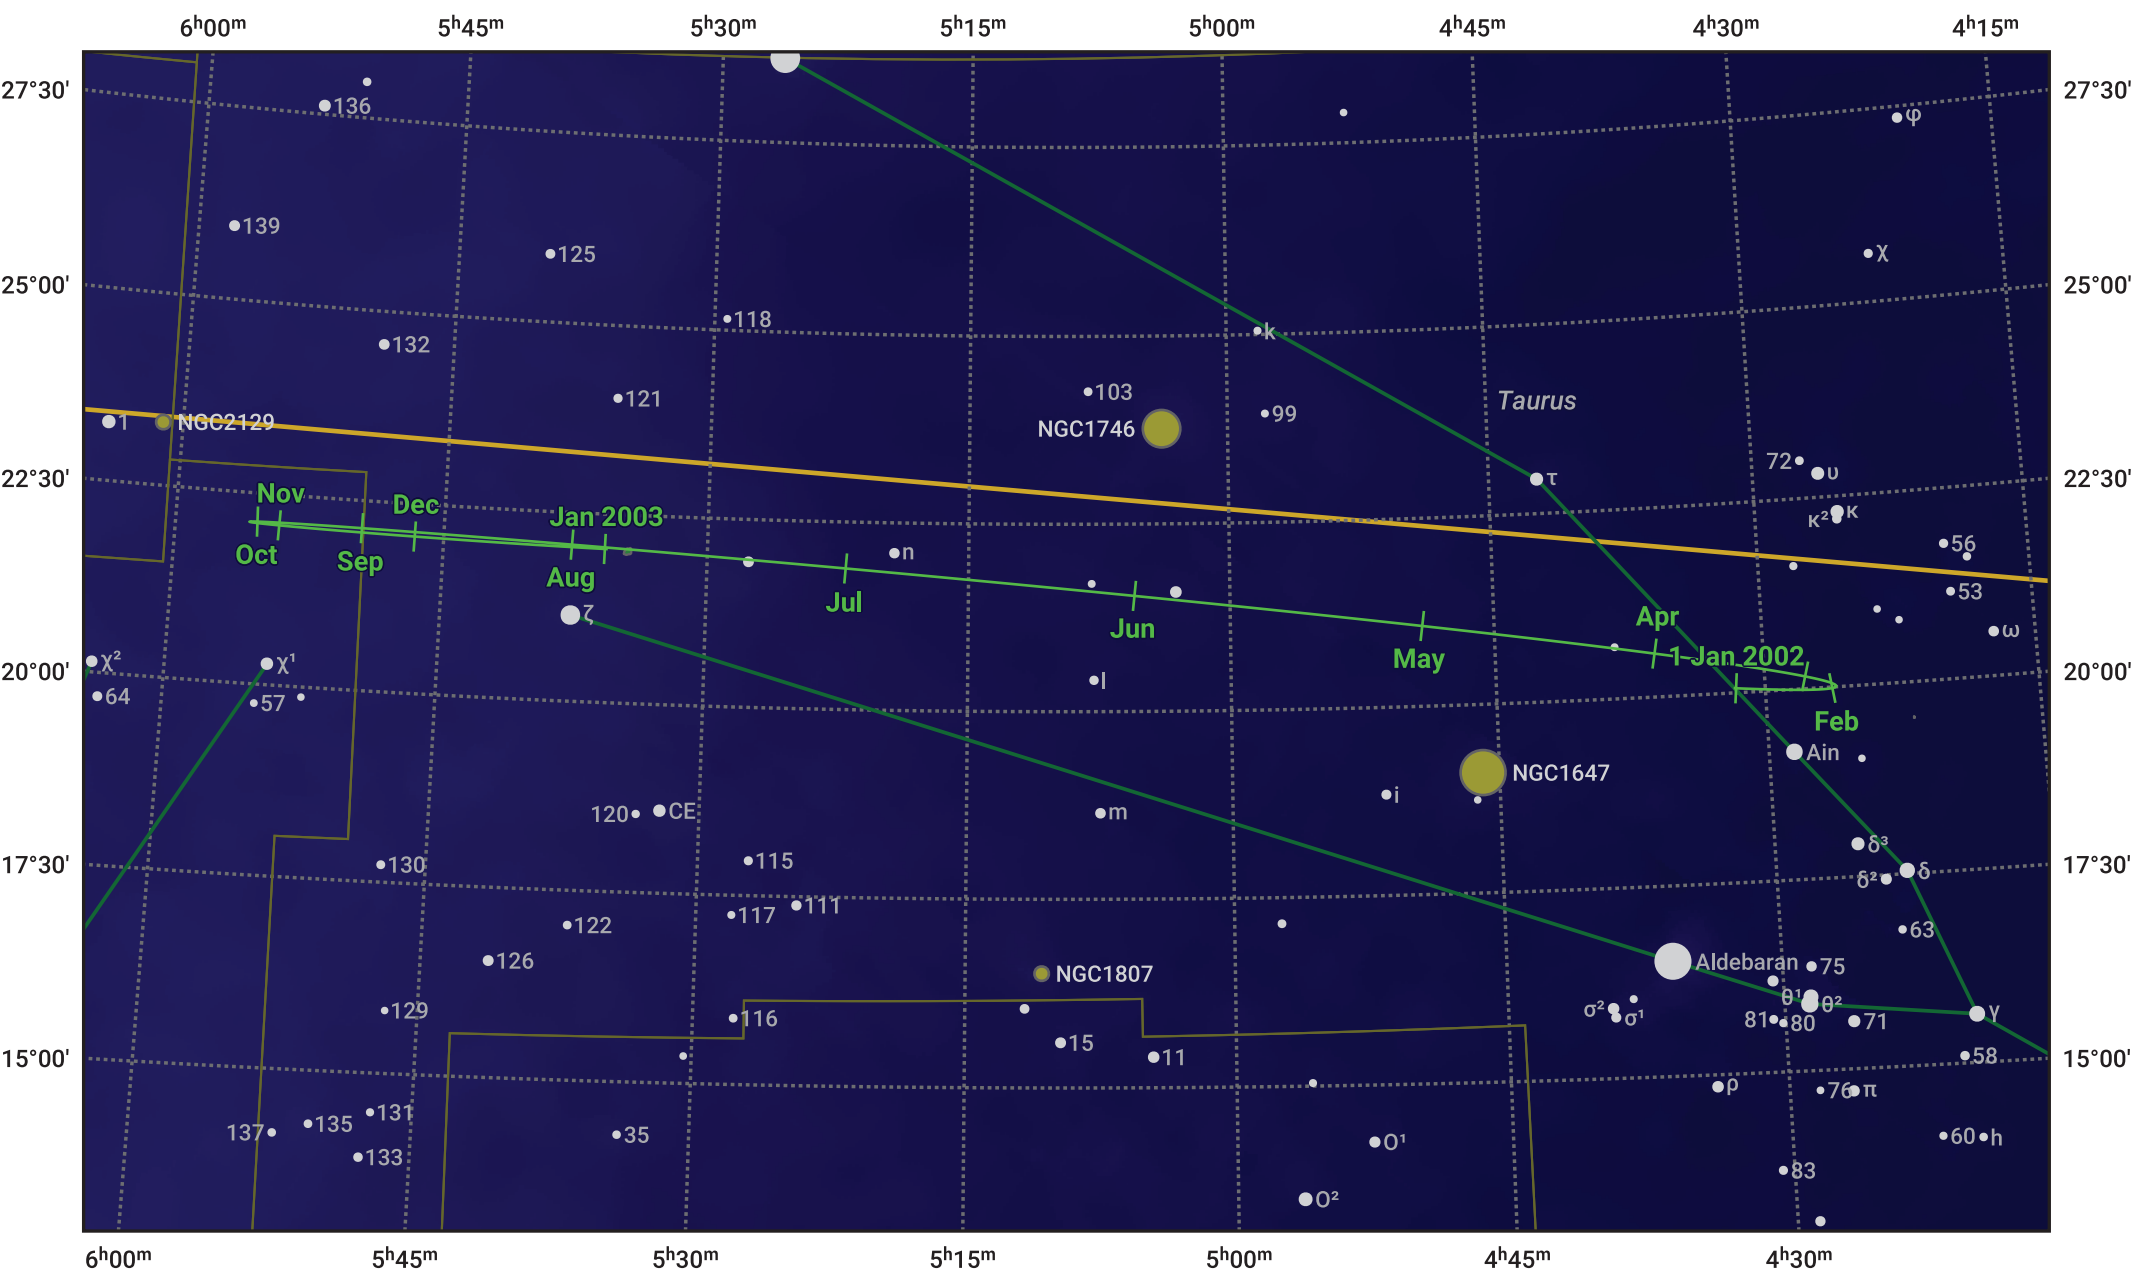

# The path of Saturn in 2002

© Dominic Ford 2011–2024. Date markers placed at midnight UTC. Downloaded from <https://in-the-sky.org>

Magnitude scale: • 6.0 • 5.0 • 4.0 • 3.0 • 2.0 • 1.0 • 0.0

— Ecliptic Plane

● Galaxy   
 ■ Bright nebula   
 ● Open cluster   
 ⊕ Globular cluster

Date	Mag	Angular size
2002 Jan 1	-0.4	20.3"
2002 Apr 1	-0.1	17.5"
2002 Jul 1	-0.0	16.6"
2002 Oct 1	-0.2	18.8"
2003 Jan 1	-0.5	20.6"