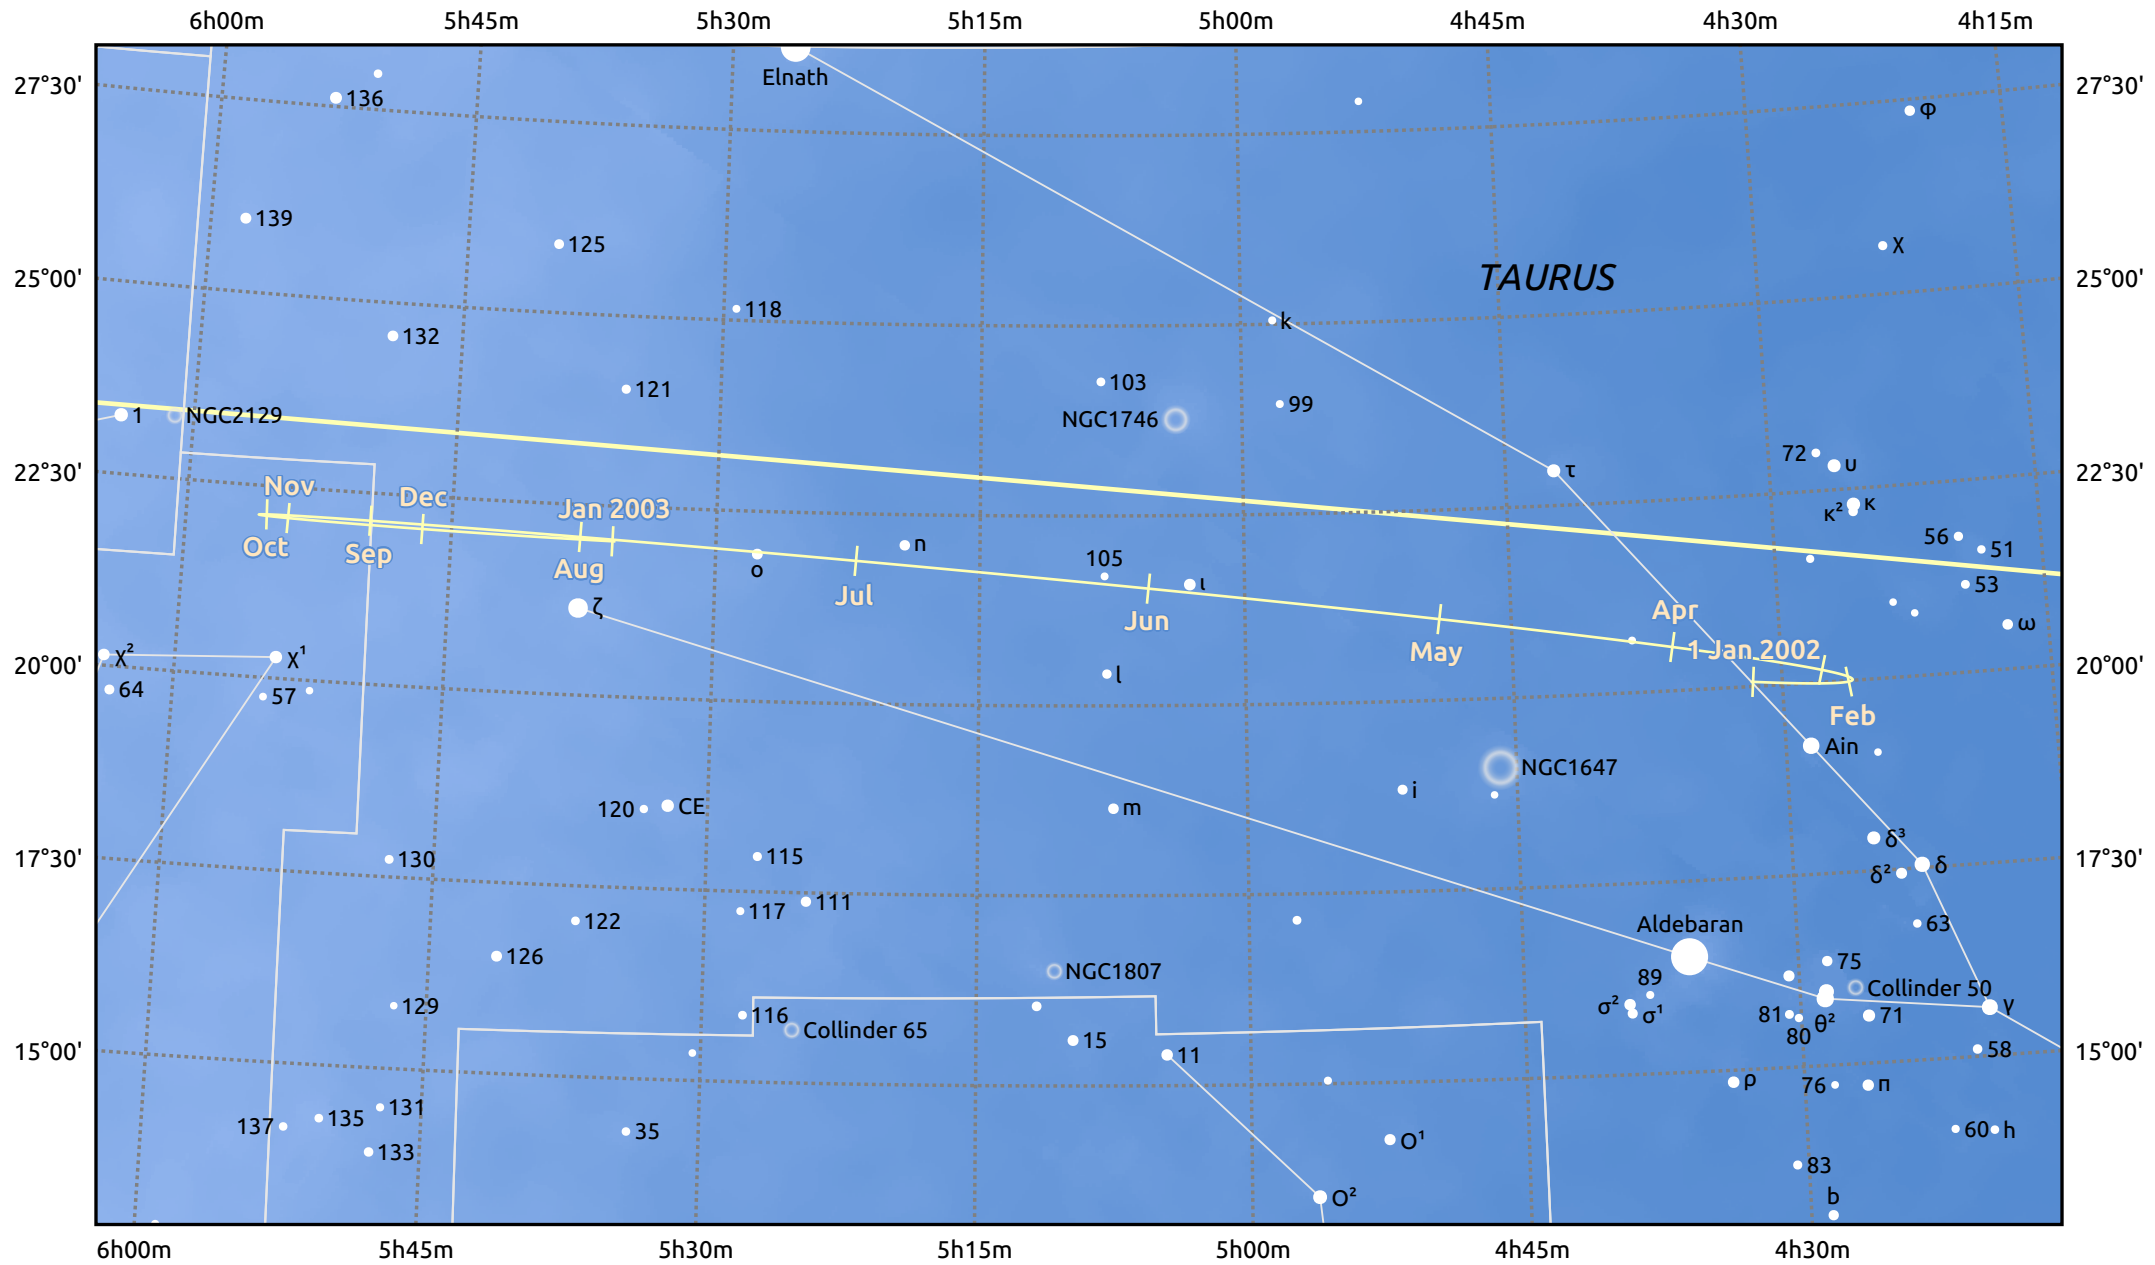

The path of Saturn in 2002

© Dominic Ford 2011–2025. Date markers placed at midnight UTC. Downloaded from <https://in-the-sky.org>

Magnitude scale: • 6.0 • 5.0 • 4.0 • 3.0 • 2.0 • 1.0 • 0.0

— Ecliptic Plane

Galaxy Bright nebula Open cluster Globular cluster Planetary nebula

Date	Mag	Angular size
2002 Jan 1	-0.4	20.3"
2002 Apr 1	-0.1	17.5"
2002 Jul 1	-0.0	16.6"
2002 Oct 1	-0.2	18.8"
2003 Jan 1	-0.5	20.6"