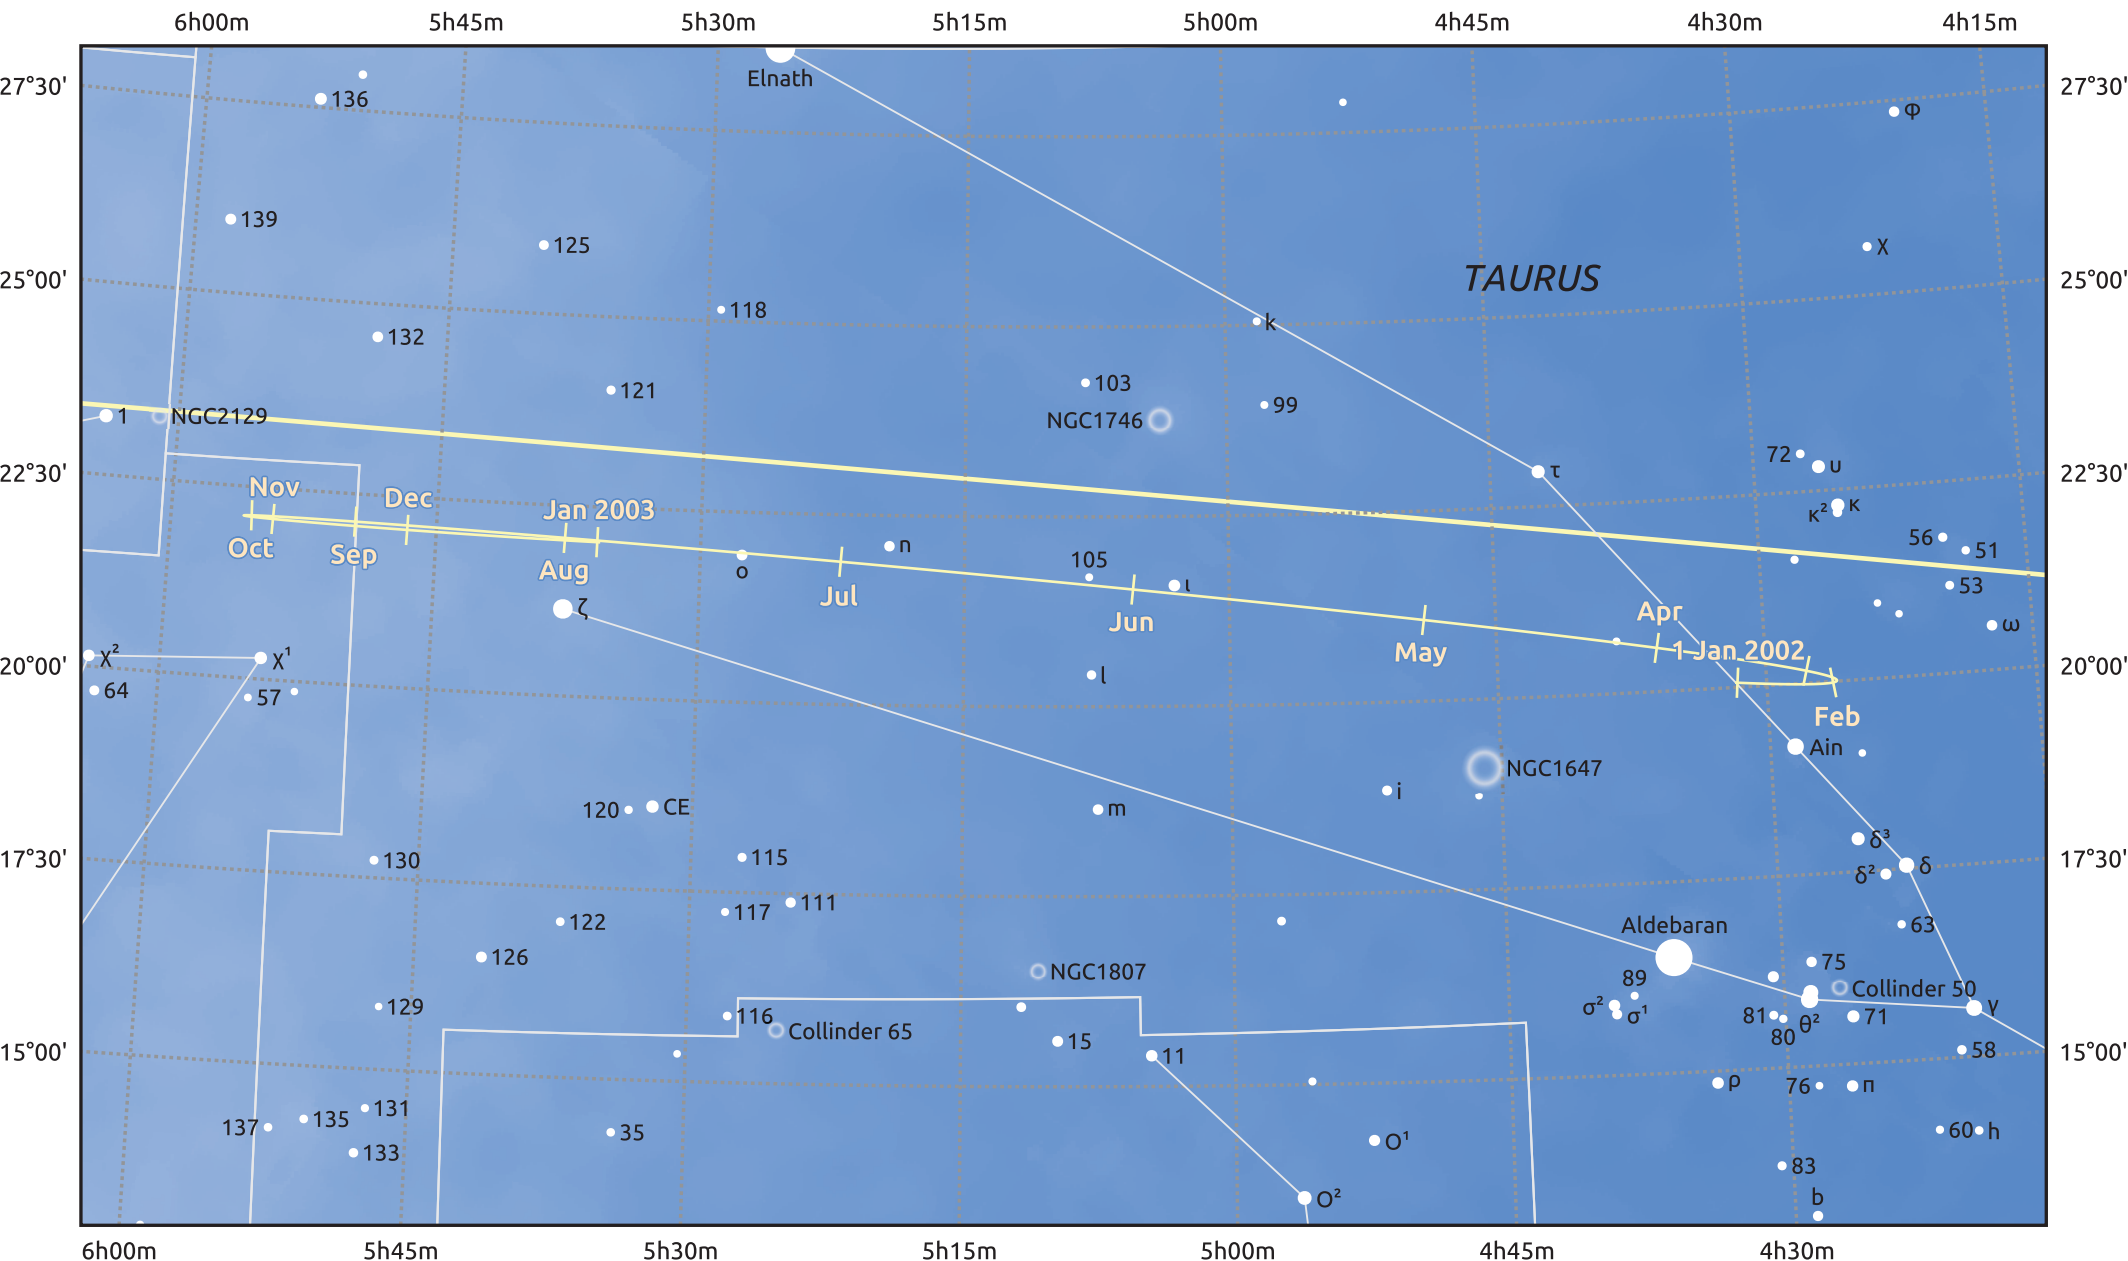

The path of Saturn in 2002

© Dominic Ford 2011–2025. Date markers placed at midnight UTC. Downloaded from <https://in-the-sky.org>

Magnitude scale: ● 6.0 ● 5.0 ● 4.0 ● 3.0 ● 2.0 ● 1.0 ● 0.0

— Ecliptic Plane

Galaxy Bright nebula Open cluster Globular cluster Planetary nebula

Date	Mag	Angular size
2002 Jan 1	-0.4	20.3"
2002 Apr 1	-0.1	17.5"
2002 Jul 1	-0.0	16.6"
2002 Oct 1	-0.2	18.8"
2003 Jan 1	-0.5	20.6"