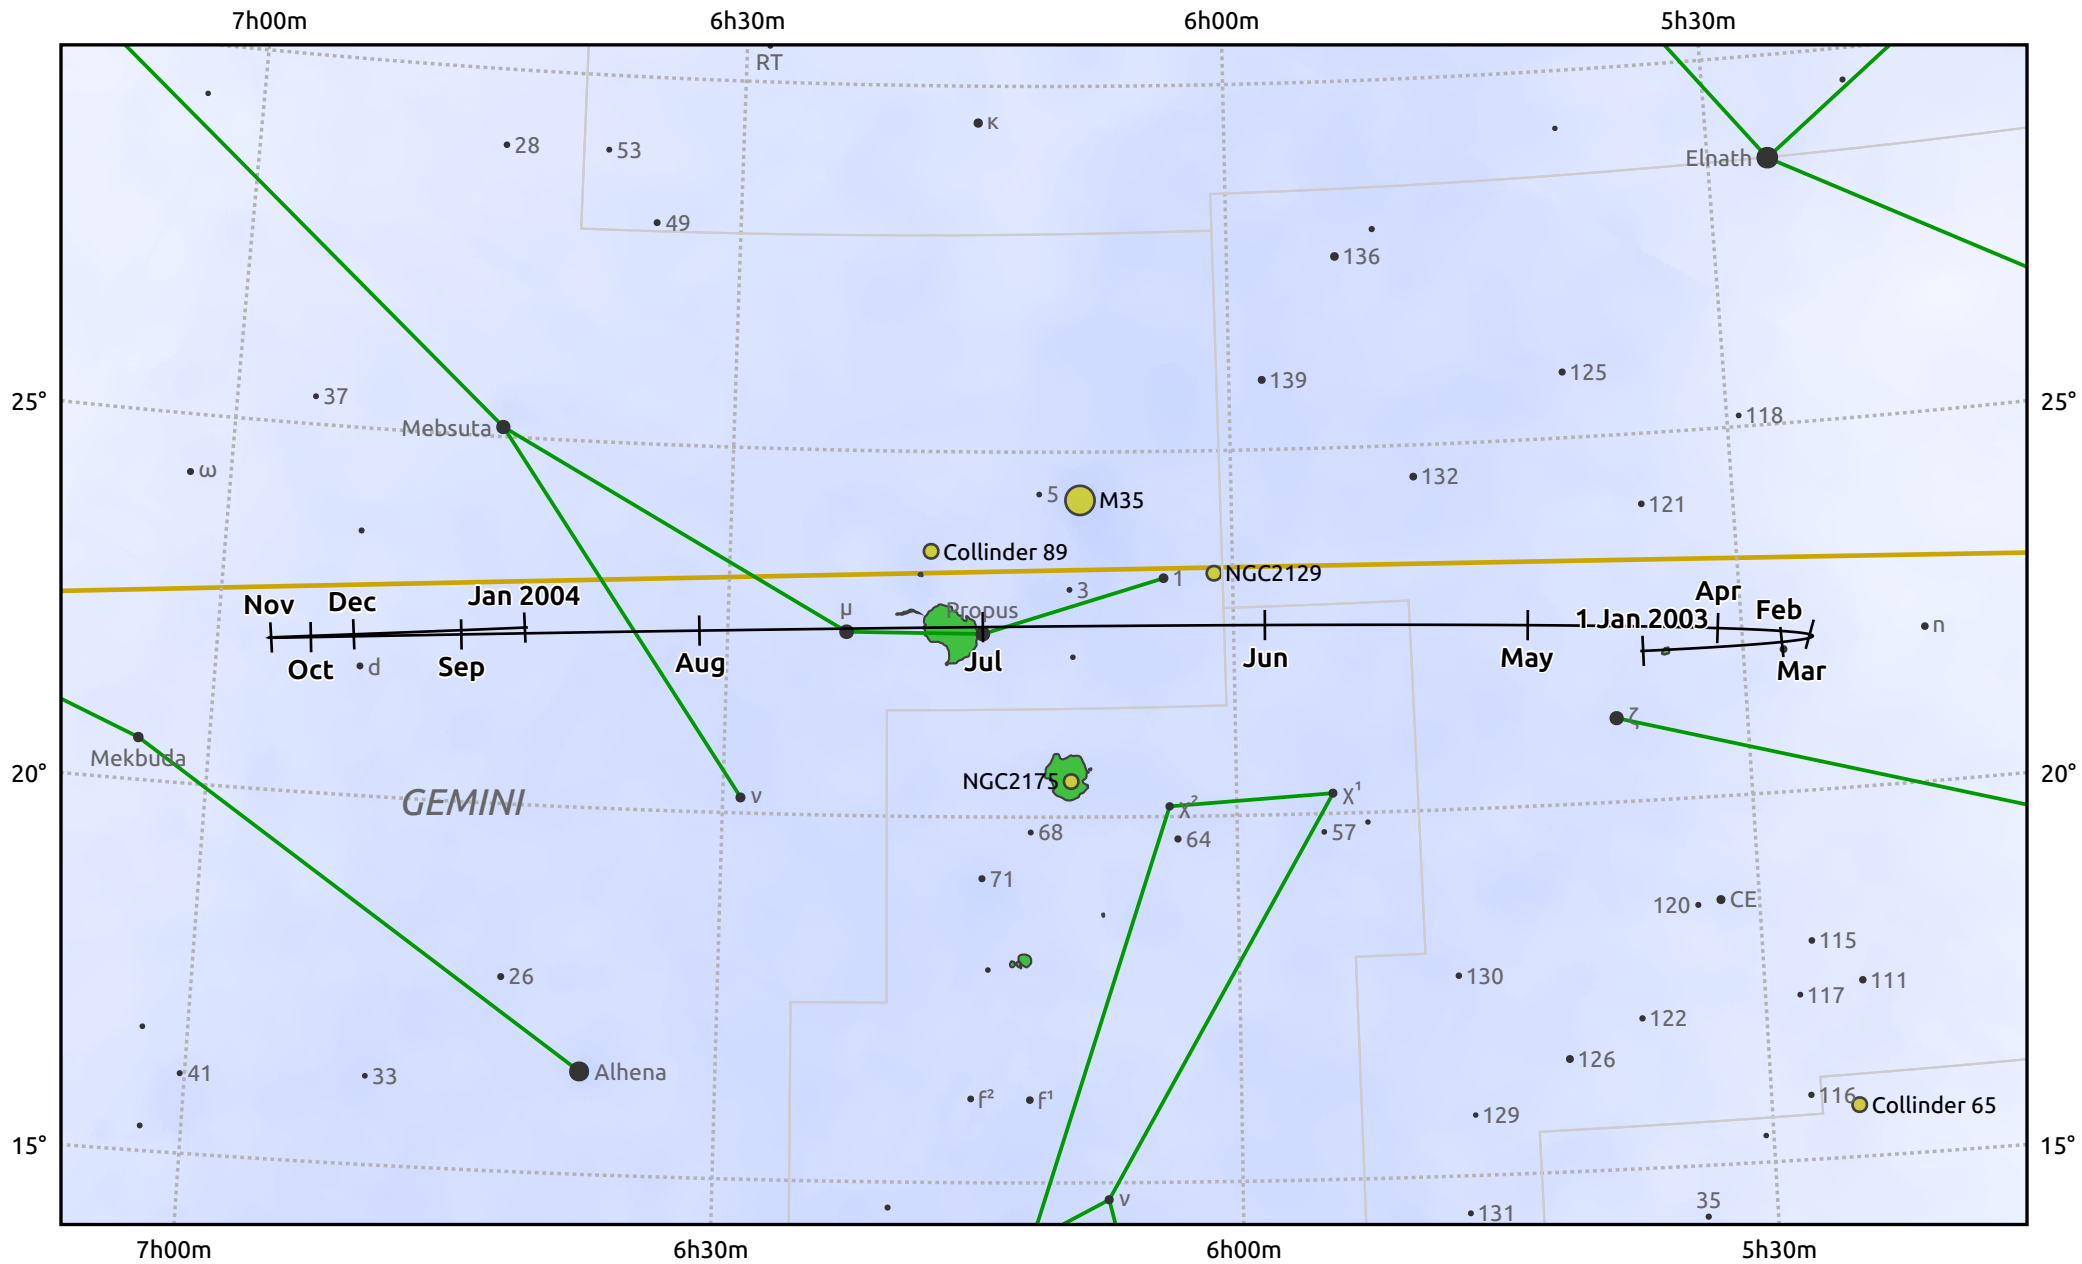

The path of Saturn in 2003

© Dominic Ford 2011–2025. Date markers placed at midnight UTC. Downloaded from <https://in-the-sky.org>

Magnitude scale: • 6.0 • 5.0 • 4.0 • 3.0 • 2.0 • 1.0

— Ecliptic Plane

Galaxy Bright nebula Open cluster Globular cluster Planetary nebula

Date	Mag	Angular size
2003 Jan 1	-0.5	20.6"
2003 Apr 1	-0.2	17.9"
2003 Jul 1	0.0	16.5"
2003 Oct 1	-0.2	18.3"
2004 Jan 1	-0.5	20.6"