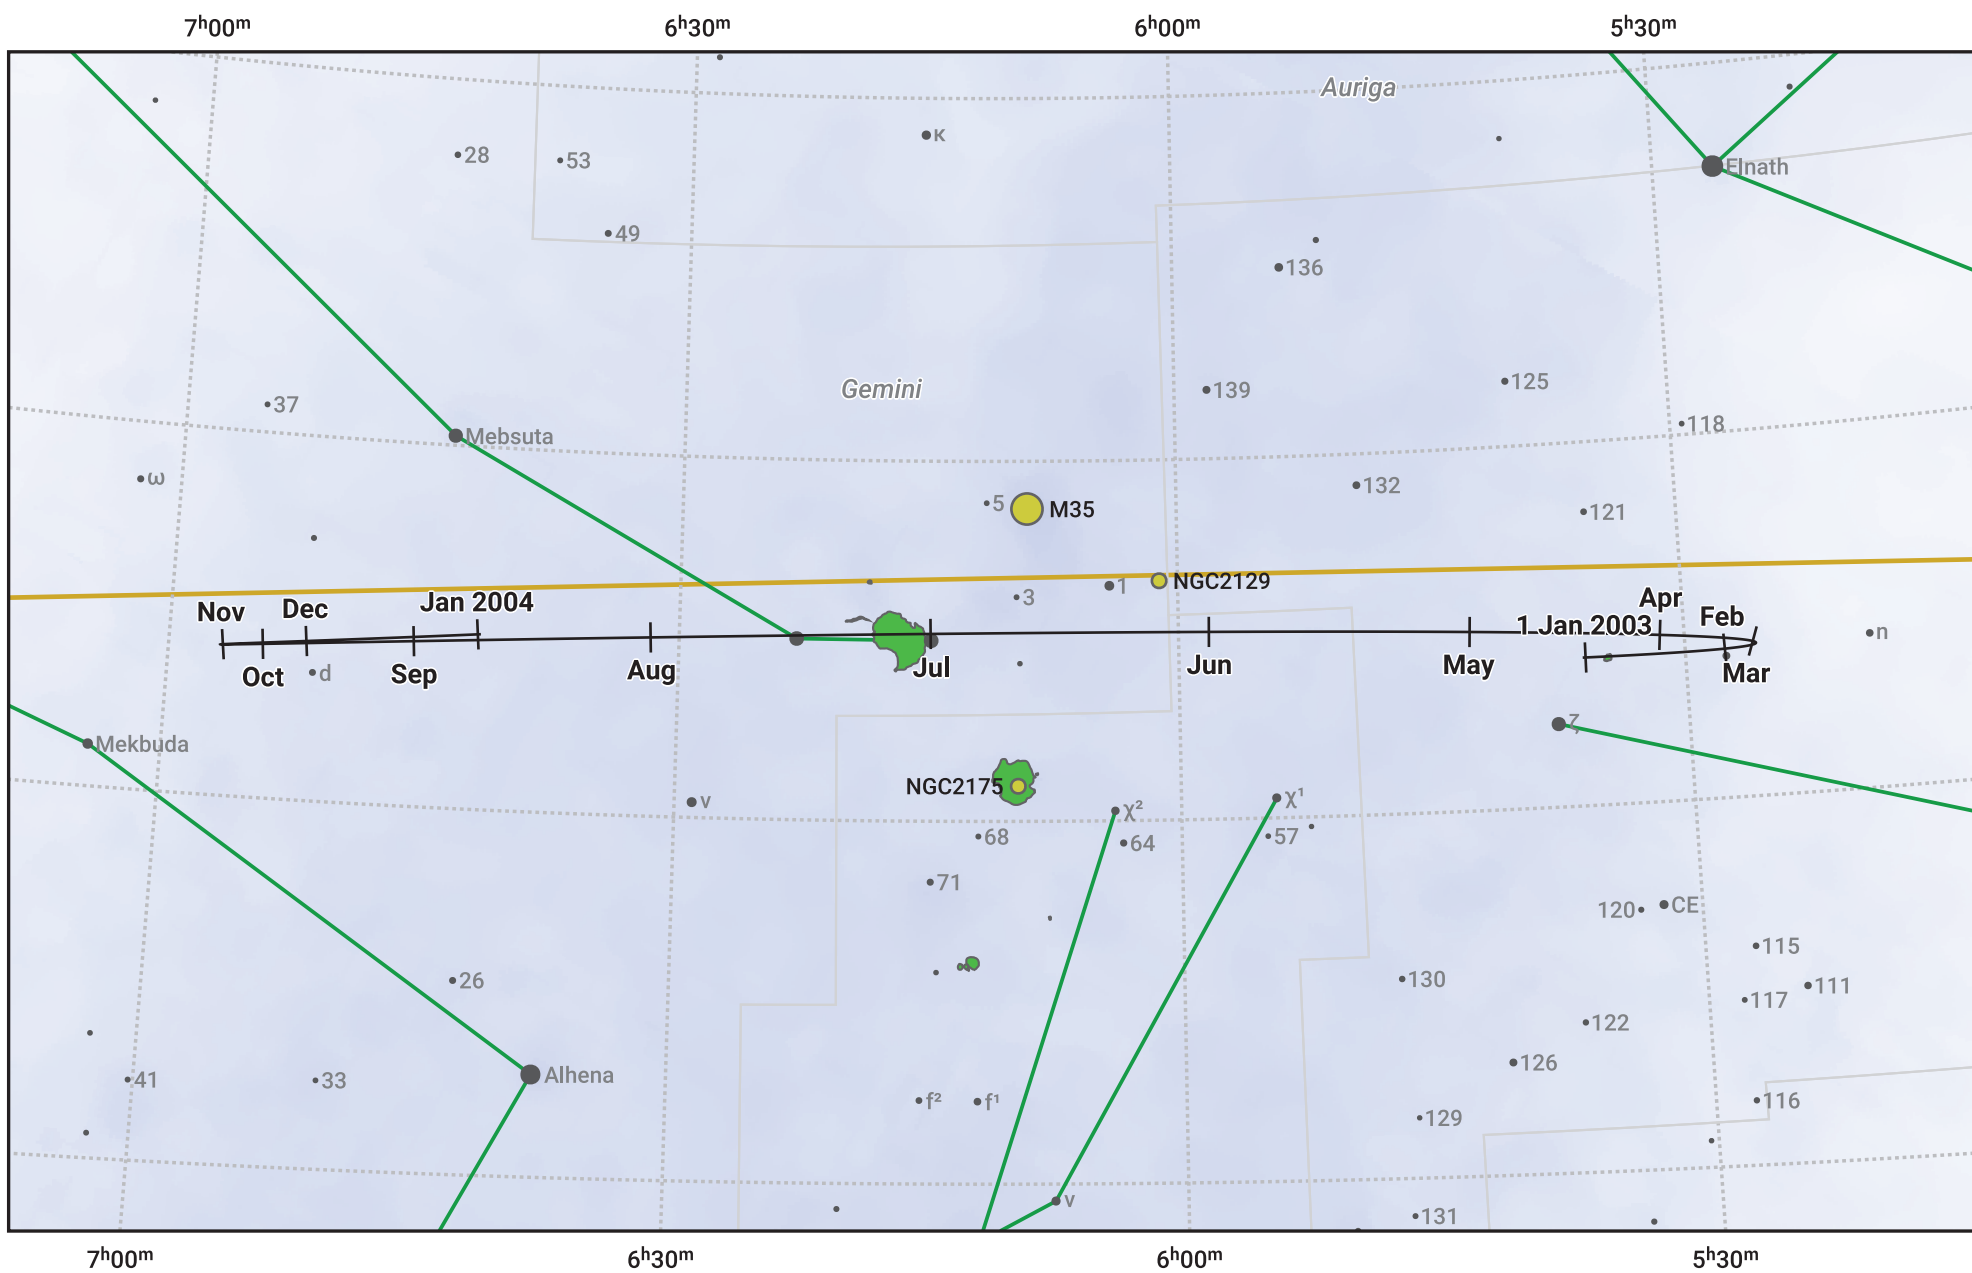

The path of Saturn in 2003

© Dominic Ford 2011–2024. Date markers placed at midnight UTC. Downloaded from <https://in-the-sky.org>

Magnitude scale: • 6.0 • 5.0 • 4.0 • 3.0 ● 2.0 ● 1.0

— Ecliptic Plane

Galaxy Bright nebula Open cluster Globular cluster

| Date | Mag | Angular size |
|------------|------|--------------|
| 2003 Jan 1 | -0.5 | 20.6" |
| 2003 Apr 1 | -0.2 | 17.9" |
| 2003 Jul 1 | 0.0 | 16.5" |
| 2003 Oct 1 | -0.2 | 18.3" |
| 2004 Jan 1 | -0.5 | 20.6" |