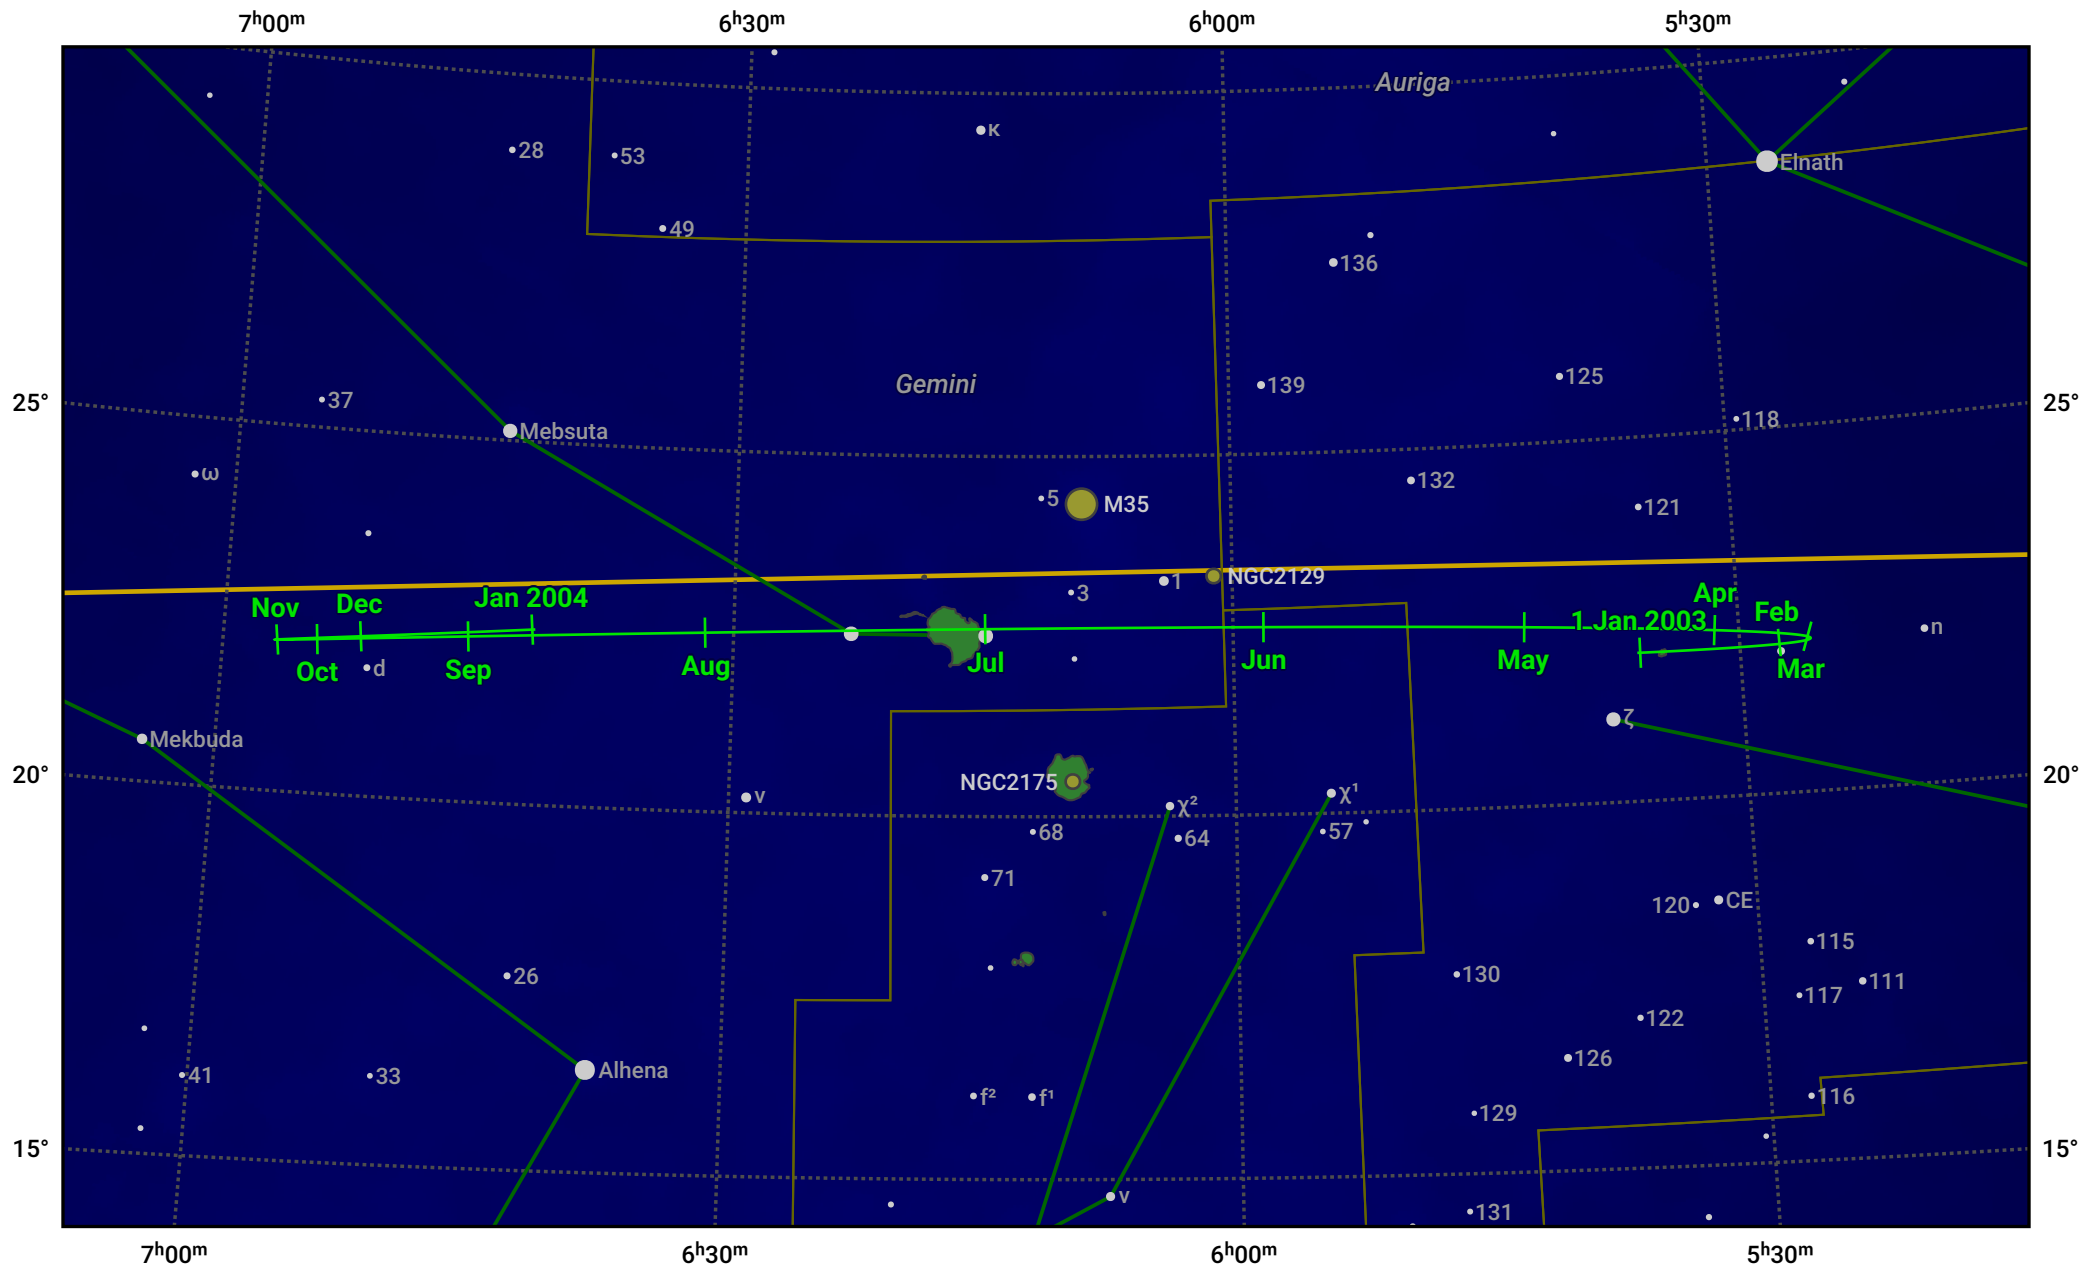

The path of Saturn in 2003

© Dominic Ford 2011–2024. Date markers placed at midnight UTC. Downloaded from <https://in-the-sky.org>

Magnitude scale: 6.0 5.0 4.0 3.0 2.0 1.0

Ecliptic Plane

Galaxy Bright nebula Open cluster Globular cluster

Date	Mag	Angular size
2003 Jan 1	-0.5	20.6"
2003 Apr 1	-0.2	17.9"
2003 Jul 1	0.0	16.5"
2003 Oct 1	-0.2	18.3"
2004 Jan 1	-0.5	20.6"