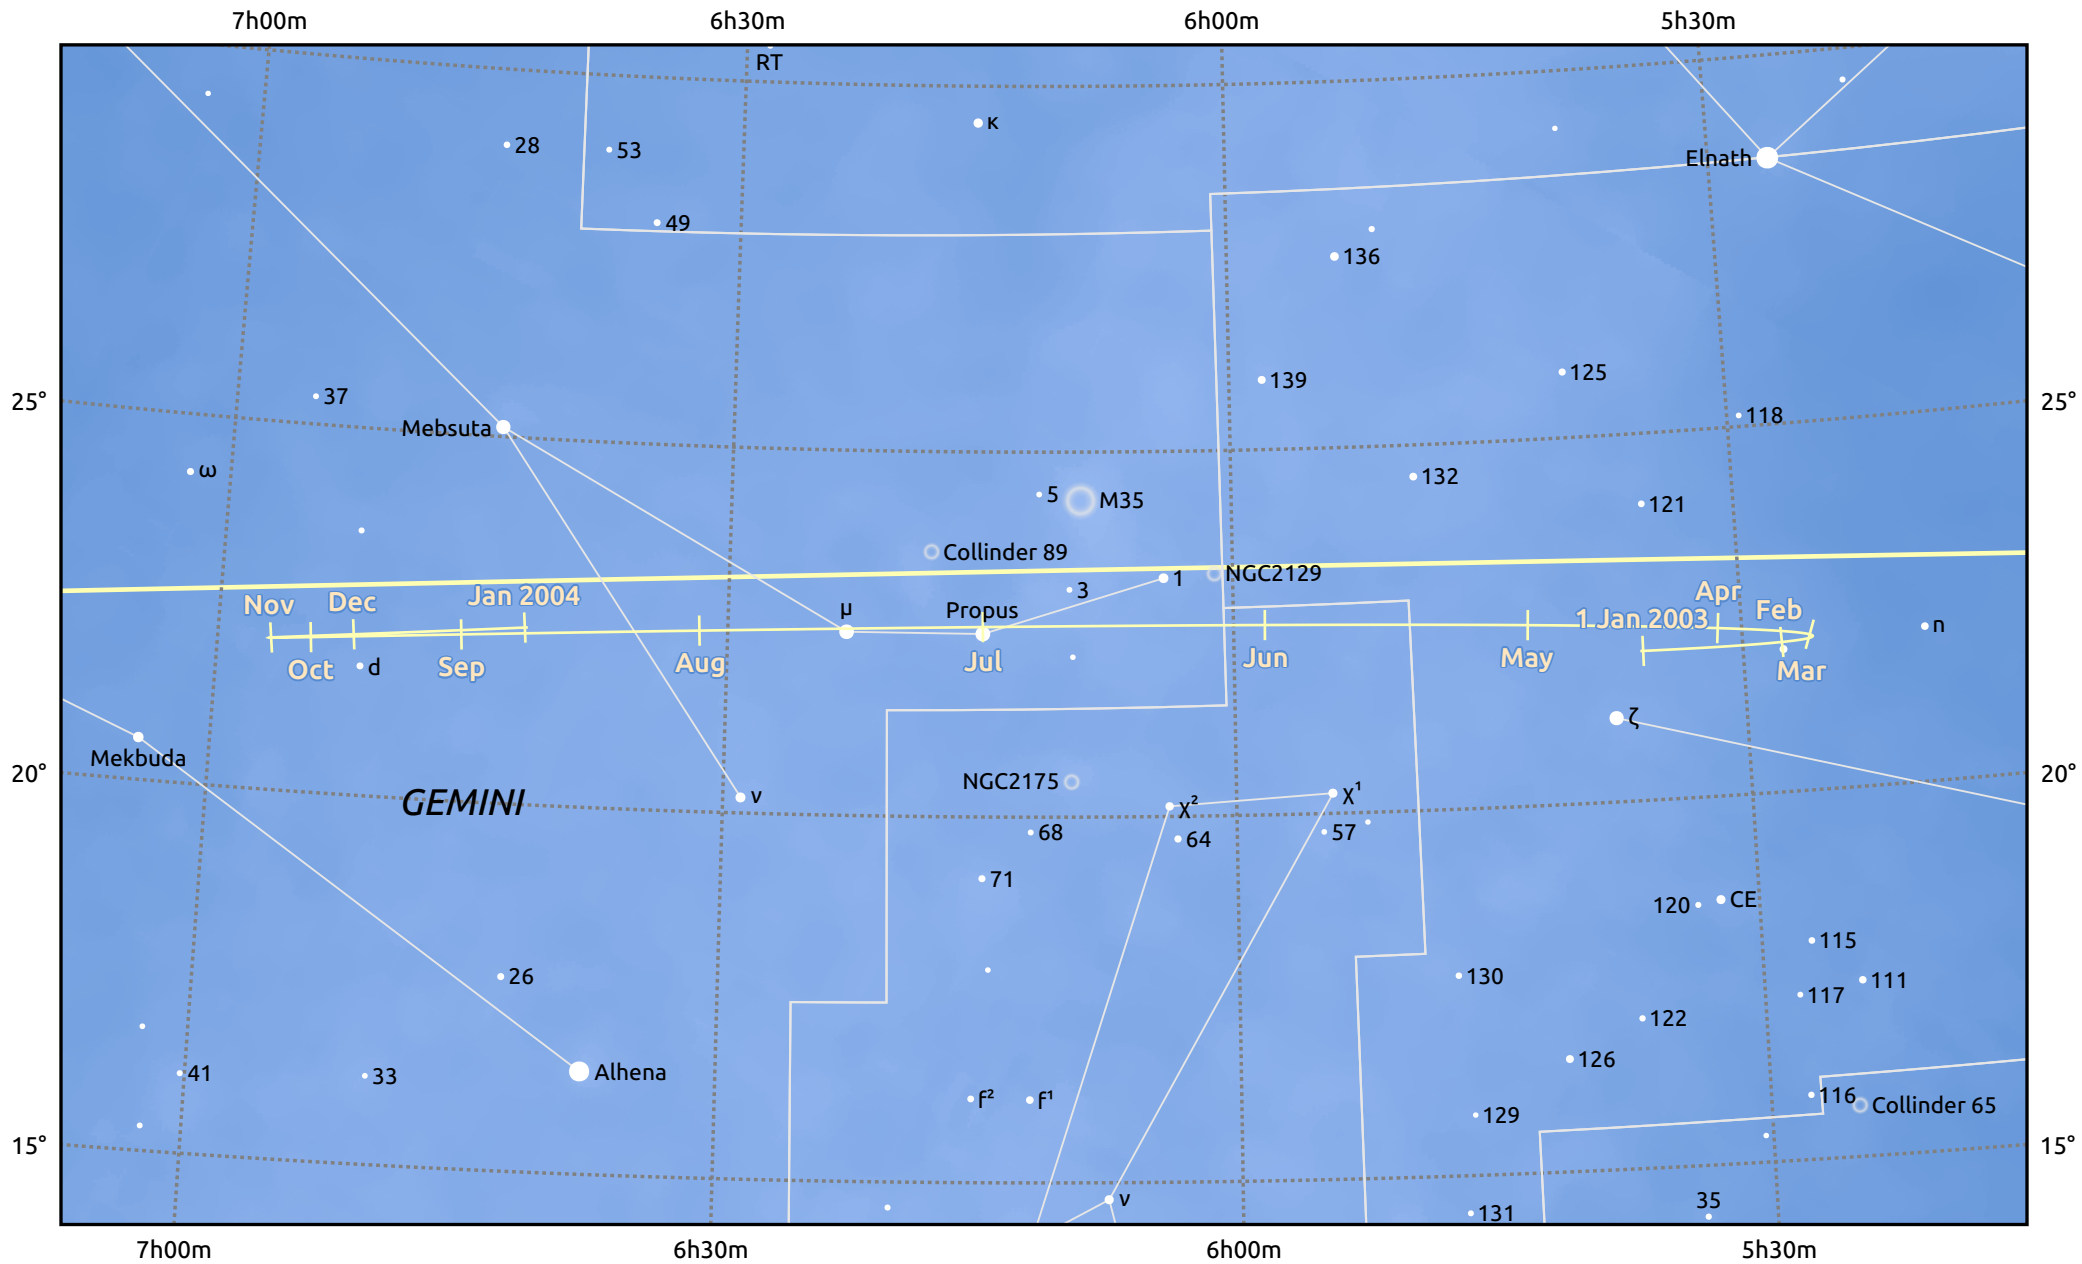

The path of Saturn in 2003

© Dominic Ford 2011–2025. Date markers placed at midnight UTC. Downloaded from <https://in-the-sky.org>

Magnitude scale: • 6.0 • 5.0 • 4.0 • 3.0 ● 2.0 ● 1.0

— Ecliptic Plane

Galaxy Bright nebula Open cluster Globular cluster Planetary nebula

Date	Mag	Angular size
2003 Jan 1	-0.5	20.6"
2003 Apr 1	-0.2	17.9"
2003 Jul 1	0.0	16.5"
2003 Oct 1	-0.2	18.3"
2004 Jan 1	-0.5	20.6"