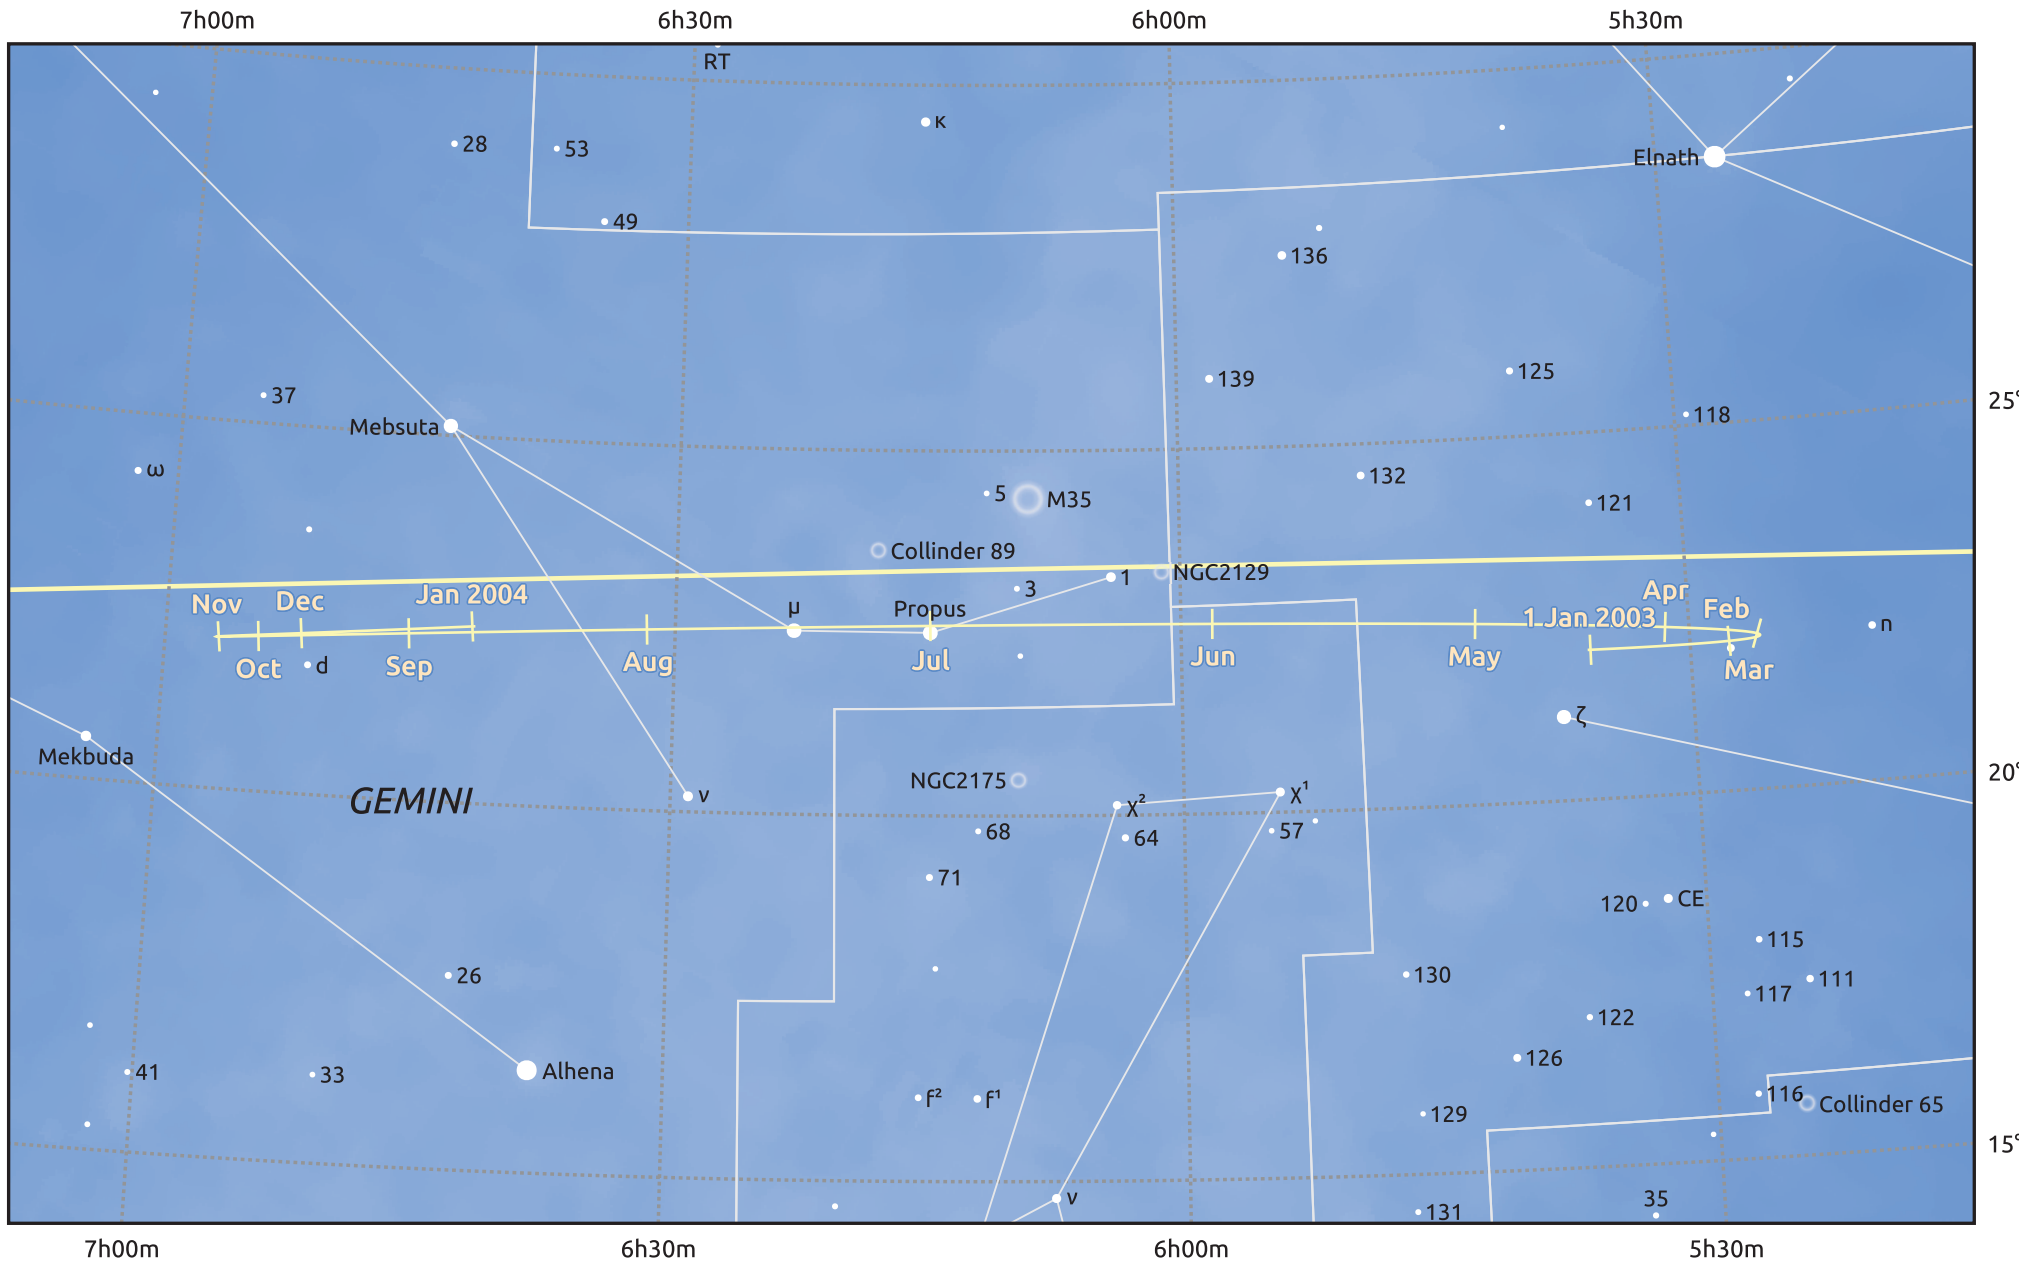

# The path of Saturn in 2003

© Dominic Ford 2011–2025. Date markers placed at midnight UTC. Downloaded from <https://in-the-sky.org>

Magnitude scale: • 6.0 • 5.0 • 4.0 • 3.0 • 2.0 ● 1.0

— Ecliptic Plane

Galaxy Bright nebula Open cluster Globular cluster Planetary nebula

Date	Mag	Angular size
2003 Jan 1	-0.5	20.6"
2003 Apr 1	-0.2	17.9"
2003 Jul 1	0.0	16.5"
2003 Oct 1	-0.2	18.3"
2004 Jan 1	-0.5	20.6"