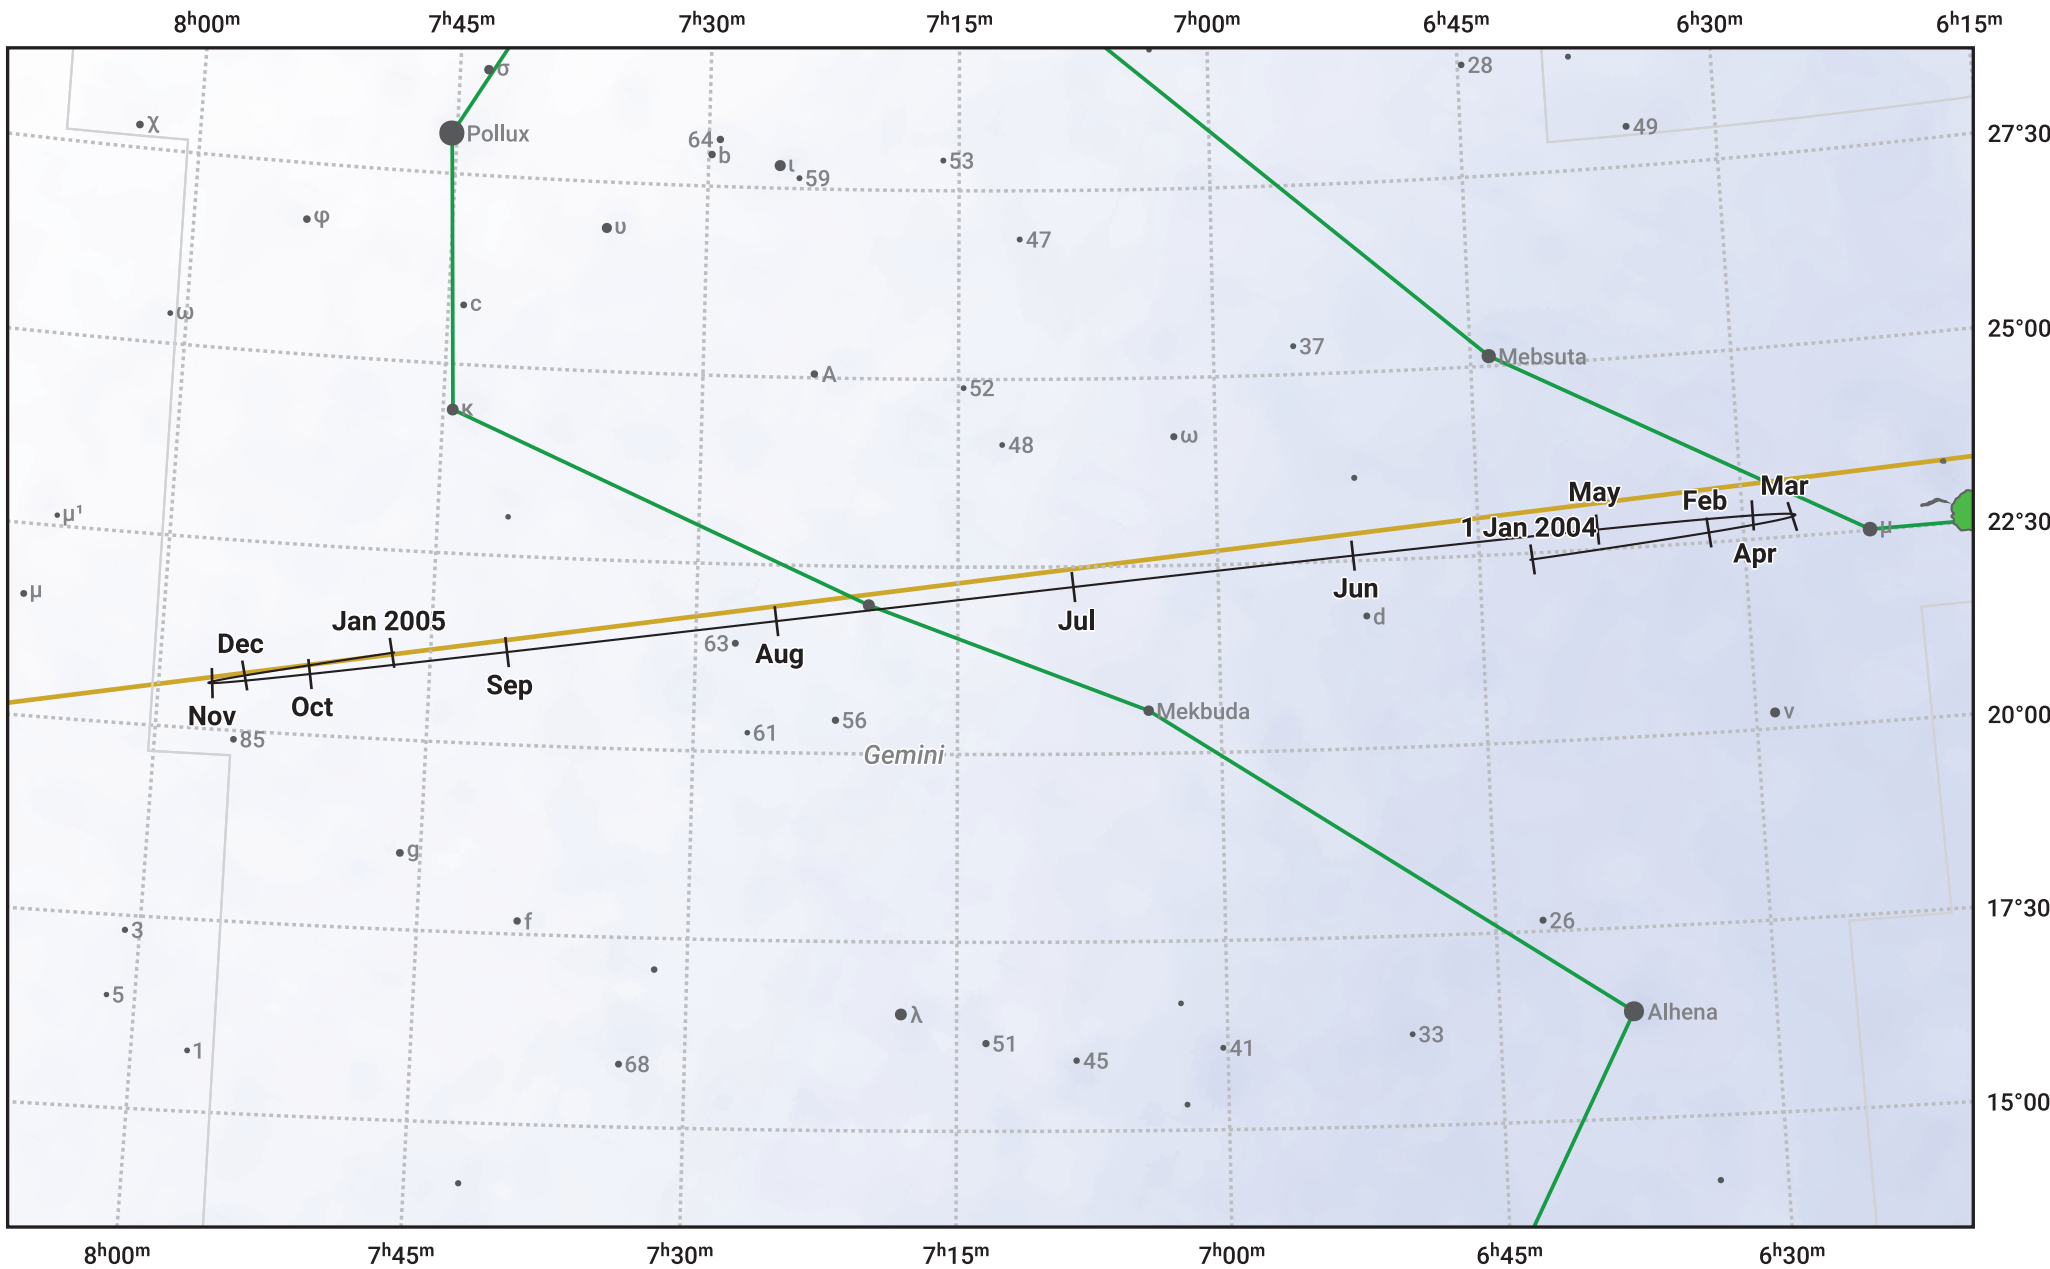

The path of Saturn in 2004

© Dominic Ford 2011–2024. Date markers placed at midnight UTC. Downloaded from <https://in-the-sky.org>

Magnitude scale: • 6.0 • 5.0 • 4.0 • 3.0 • 2.0 • 1.0

— Ecliptic Plane

- Galaxy
- Bright nebula
- Open cluster
- ⊕ Globular cluster

Date	Mag	Angular size
2004 Jan 1	-0.5	20.6"
2004 Apr 1	-0.2	18.3"
2004 Jul 1	0.0	16.5"
2004 Oct 1	-0.0	17.9"
2005 Jan 1	-0.4	20.5"