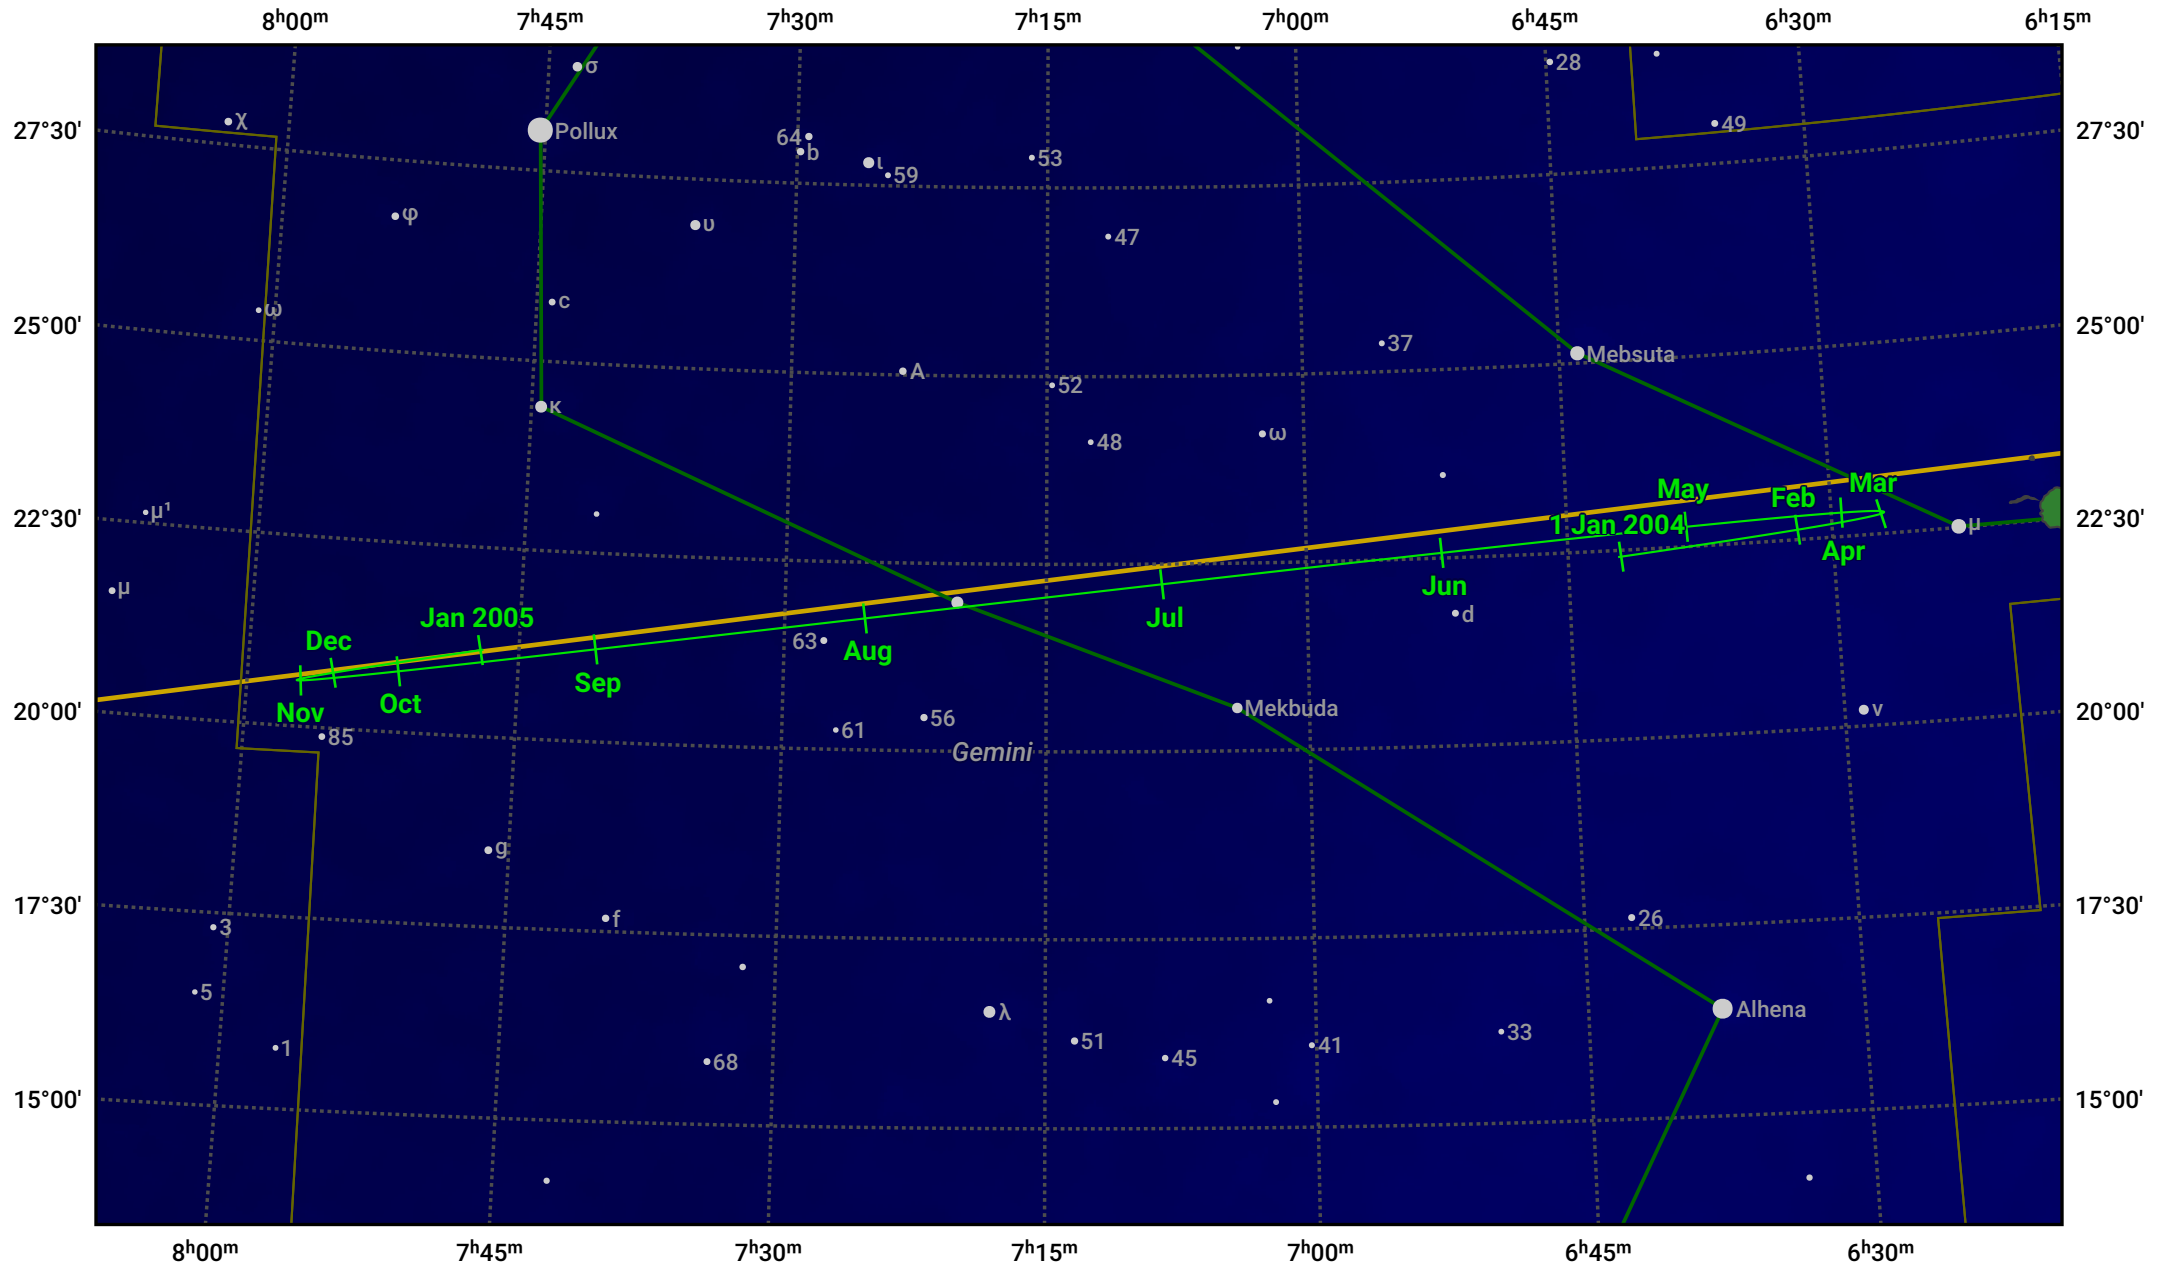

The path of Saturn in 2004

© Dominic Ford 2011–2024. Date markers placed at midnight UTC. Downloaded from <https://in-the-sky.org>

Magnitude scale: 6.0 5.0 4.0 3.0 2.0 1.0

Ecliptic Plane

Galaxy
 Bright nebula
 Open cluster
 Globular cluster

Date	Mag	Angular size
2004 Jan 1	-0.5	20.6"
2004 Apr 1	-0.2	18.3"
2004 Jul 1	0.0	16.5"
2004 Oct 1	-0.0	17.9"
2005 Jan 1	-0.4	20.5"