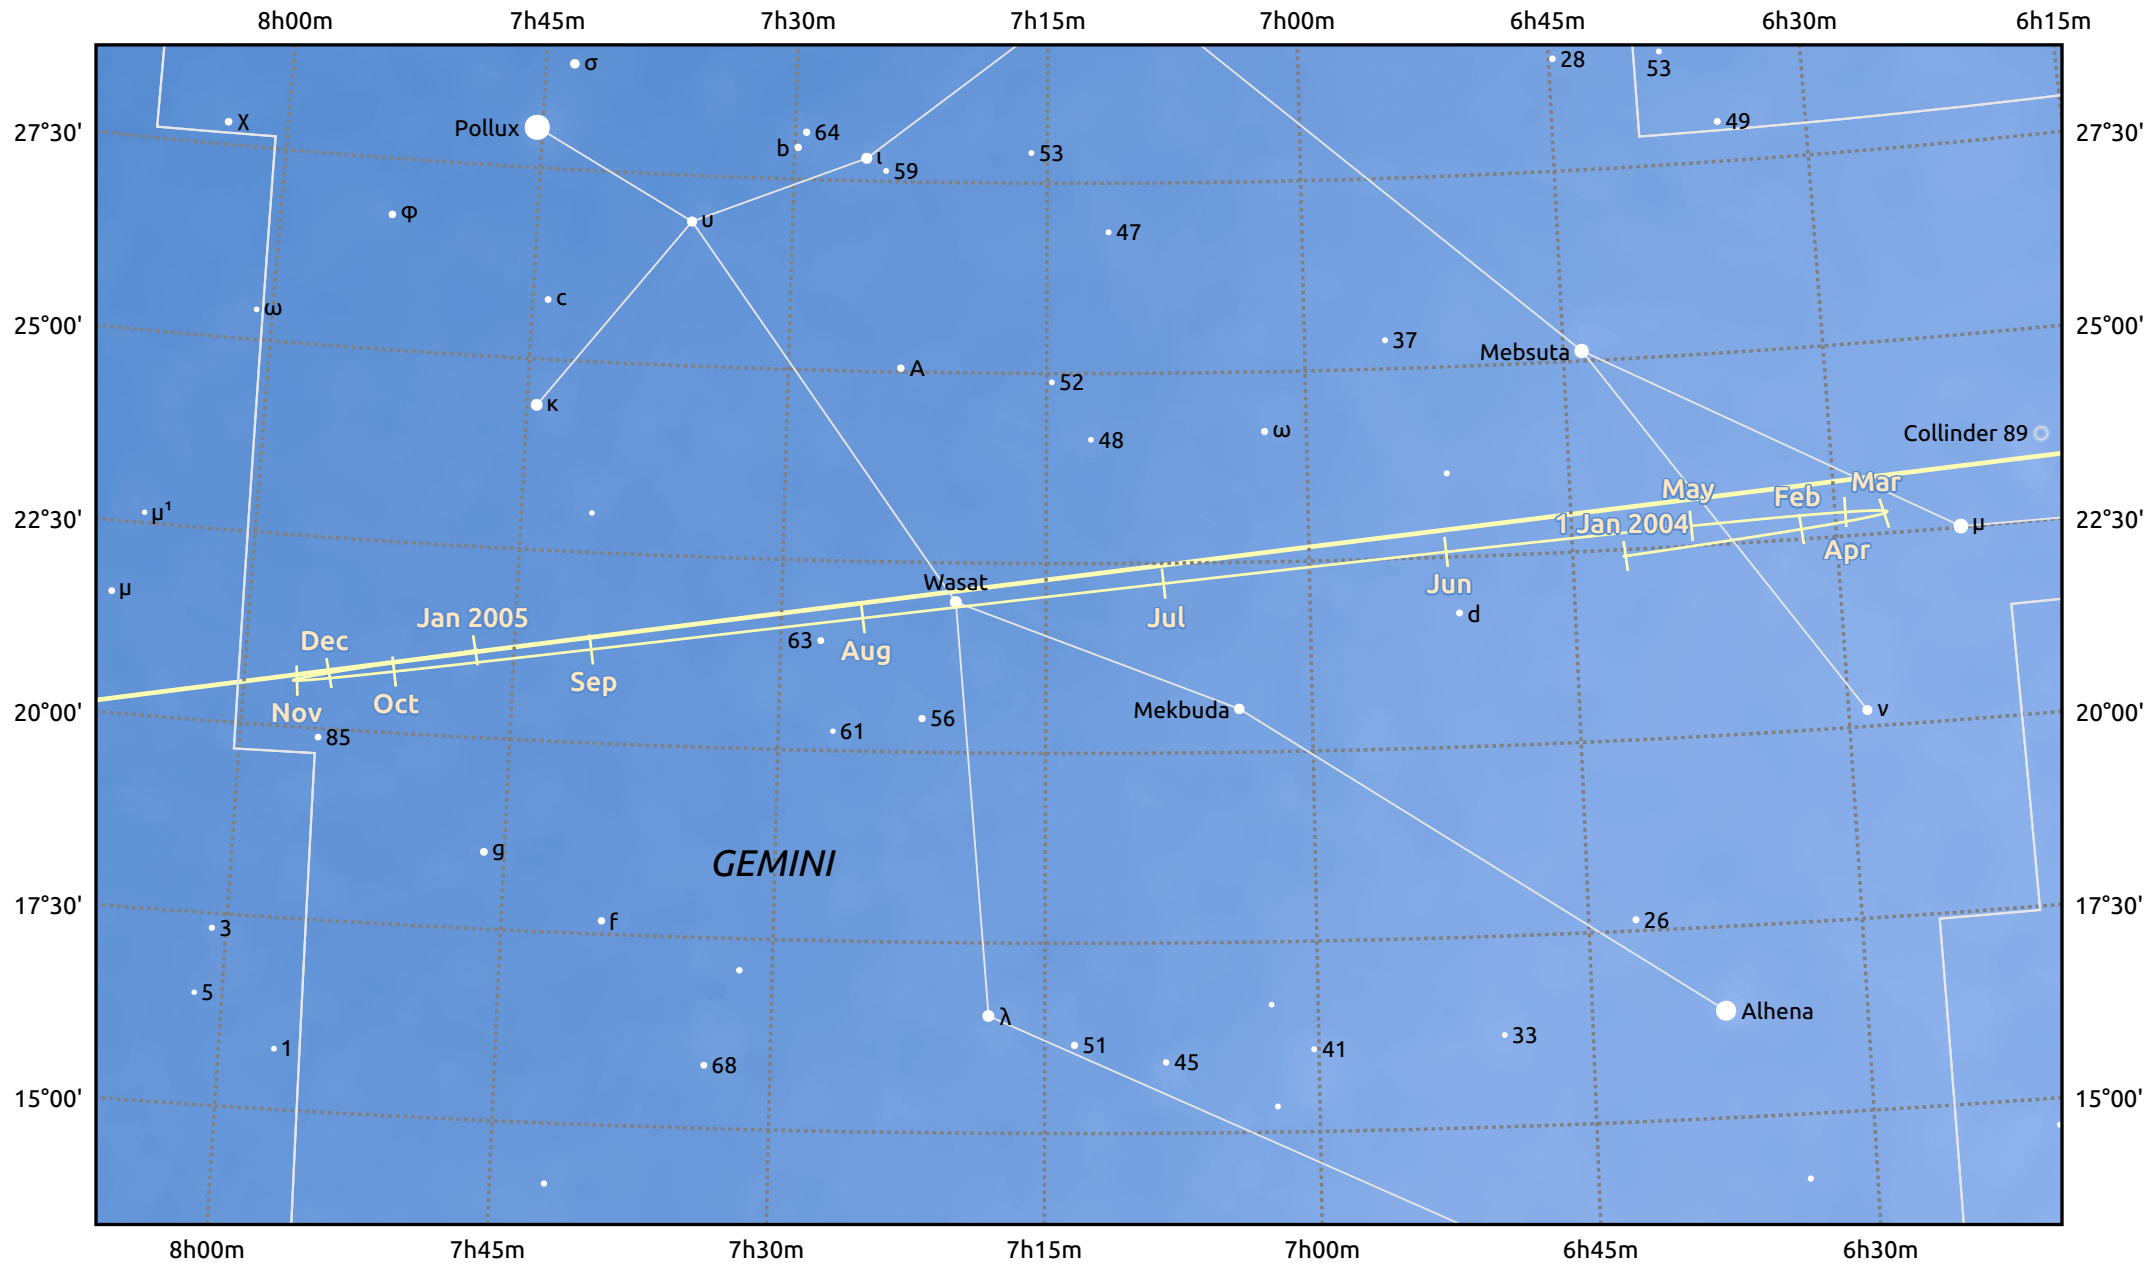

The path of Saturn in 2004

© Dominic Ford 2011–2025. Date markers placed at midnight UTC. Downloaded from <https://in-the-sky.org>

Magnitude scale: • 6.0 • 5.0 • 4.0 • 3.0 ● 2.0 ● 1.0

— Ecliptic Plane

Galaxy Bright nebula Open cluster Globular cluster Planetary nebula

Date	Mag	Angular size
2004 Jan 1	-0.5	20.6"
2004 Apr 1	-0.2	18.3"
2004 Jul 1	0.0	16.5"
2004 Oct 1	-0.0	17.9"
2005 Jan 1	-0.4	20.5"