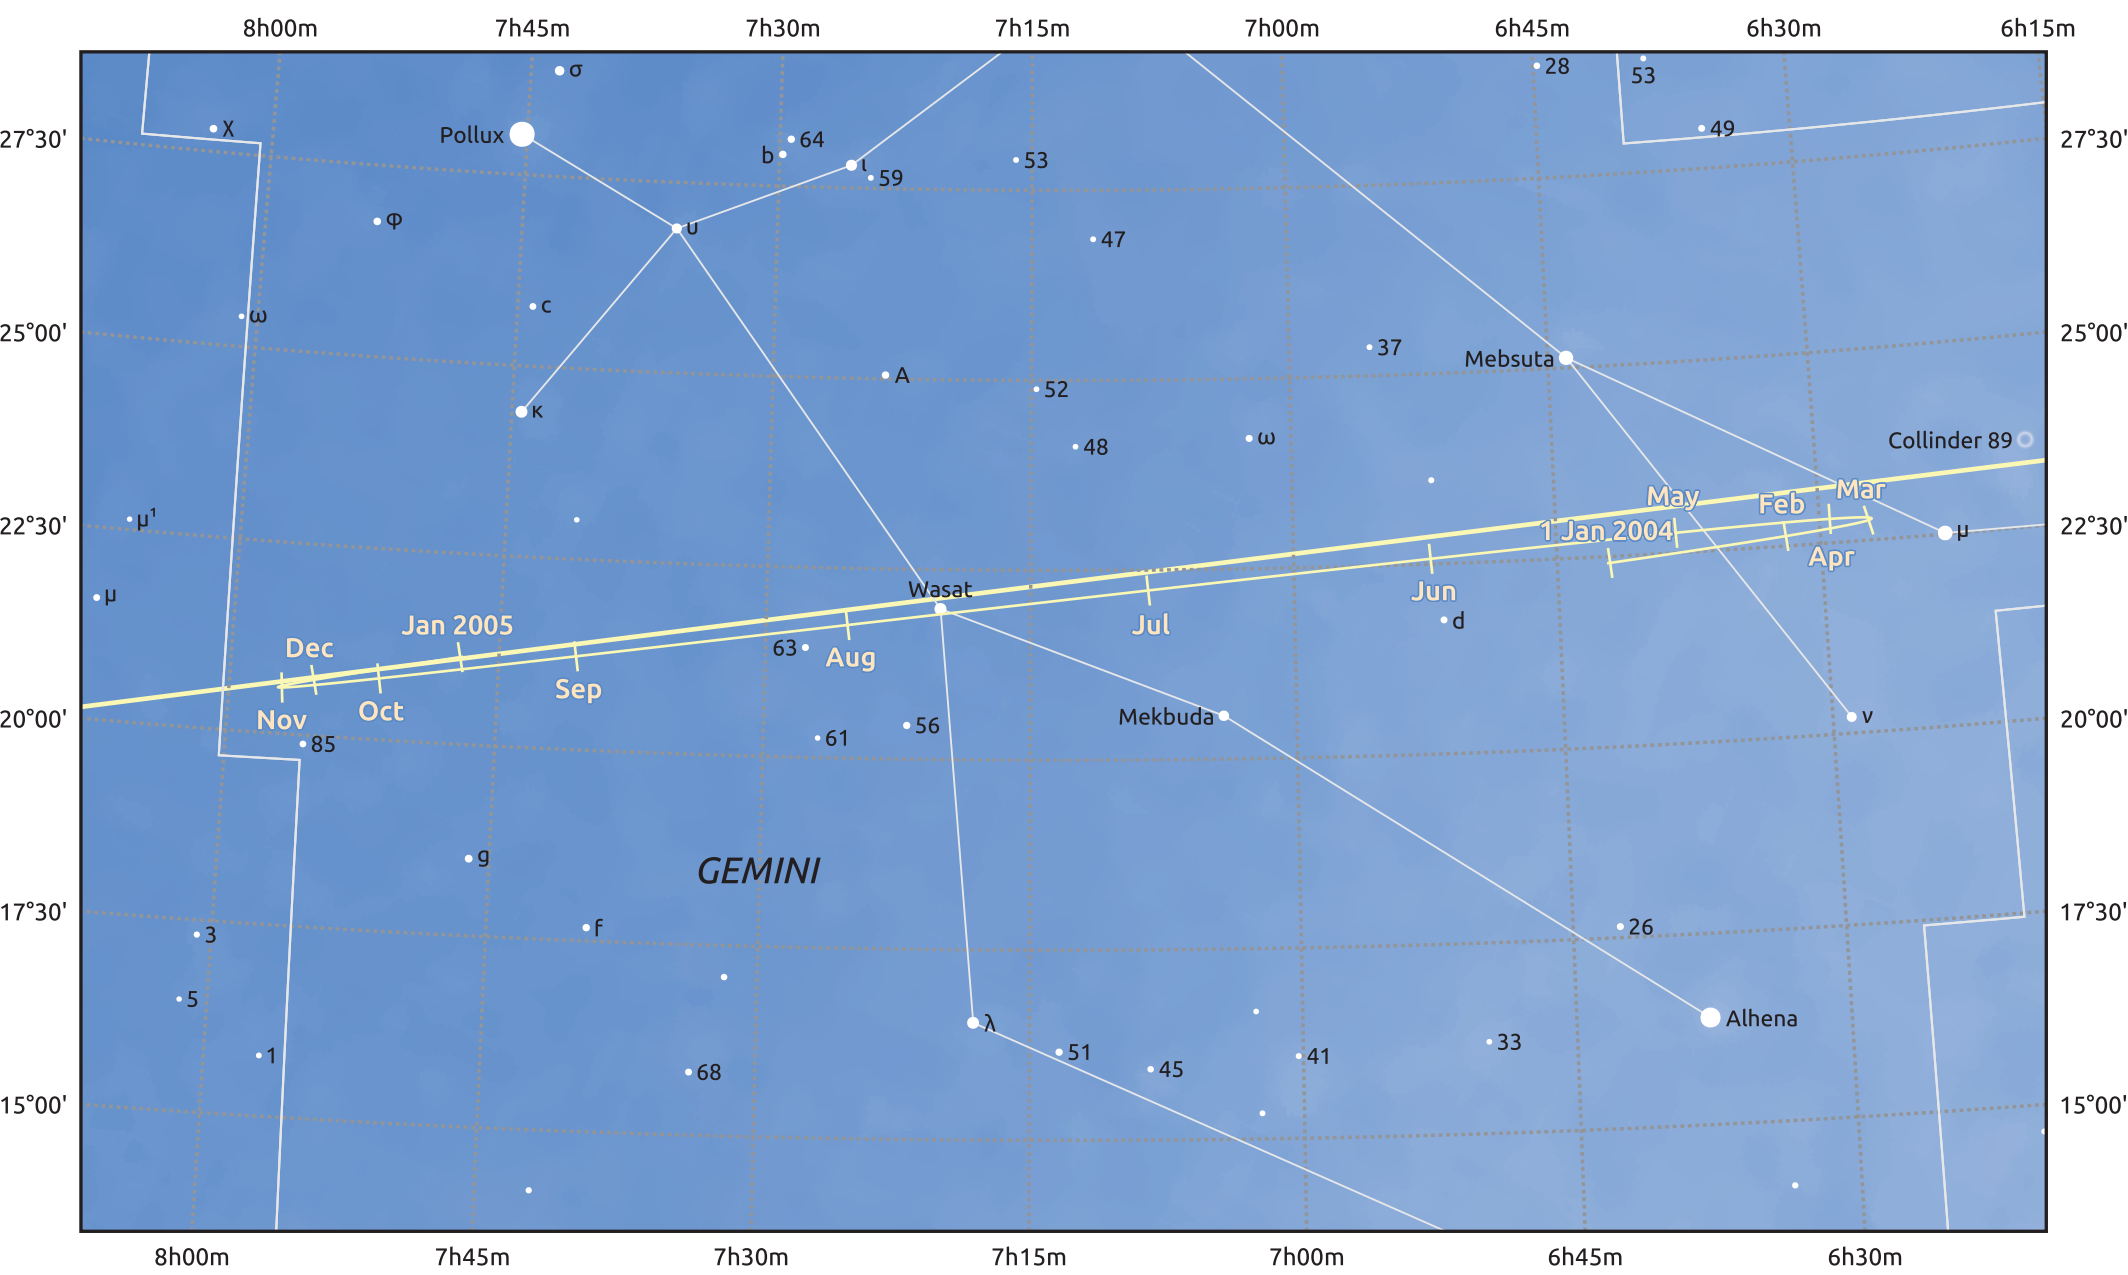

The path of Saturn in 2004

© Dominic Ford 2011–2025. Date markers placed at midnight UTC. Downloaded from <https://in-the-sky.org>

Magnitude scale: ● 6.0 ● 5.0 ● 4.0 ● 3.0 ● 2.0 ● 1.0

— Ecliptic Plane

Galaxy Bright nebula Open cluster Globular cluster Planetary nebula

Date	Mag	Angular size
2004 Jan 1	-0.5	20.6"
2004 Apr 1	-0.2	18.3"
2004 Jul 1	0.0	16.5"
2004 Oct 1	-0.0	17.9"
2005 Jan 1	-0.4	20.5"