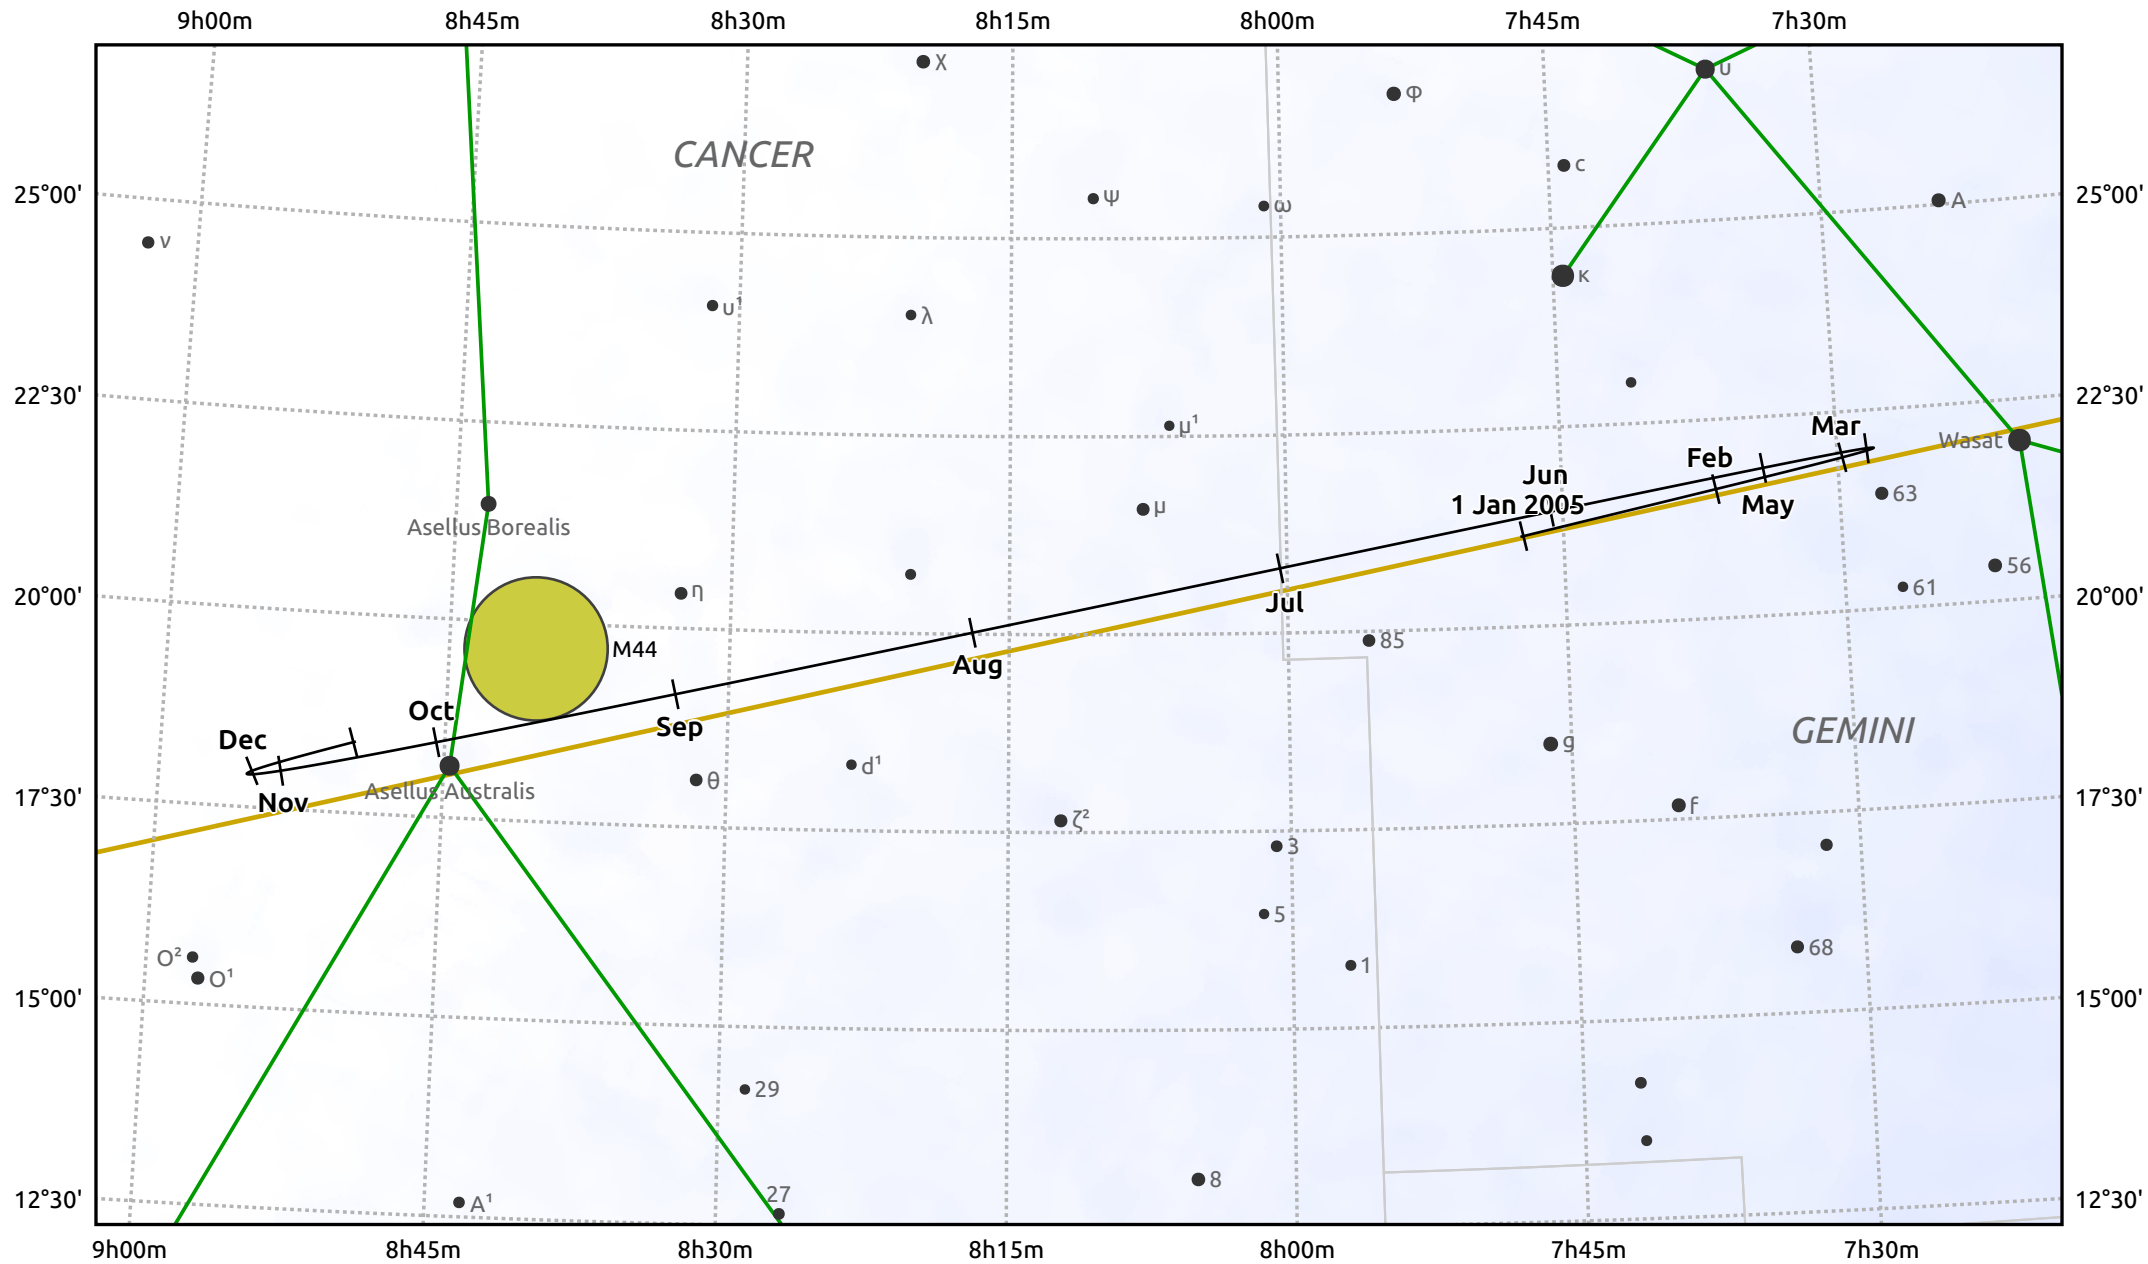

The path of Saturn in 2005

© Dominic Ford 2011–2025. Date markers placed at midnight UTC. Downloaded from <https://in-the-sky.org>

Magnitude scale: ● 6.0 ● 5.0 ● 4.0 ● 3.0

— Ecliptic Plane

● Galaxy ■ Bright nebula ● Open cluster ⊕ Globular cluster ⊕ Planetary nebula

Date	Mag	Angular size
2005 Jan 1	-0.4	20.5"
2005 Apr 1	-0.2	18.8"
2005 Jul 1	0.1	16.6"
2005 Oct 1	0.2	17.4"
2006 Jan 1	-0.2	20.2"