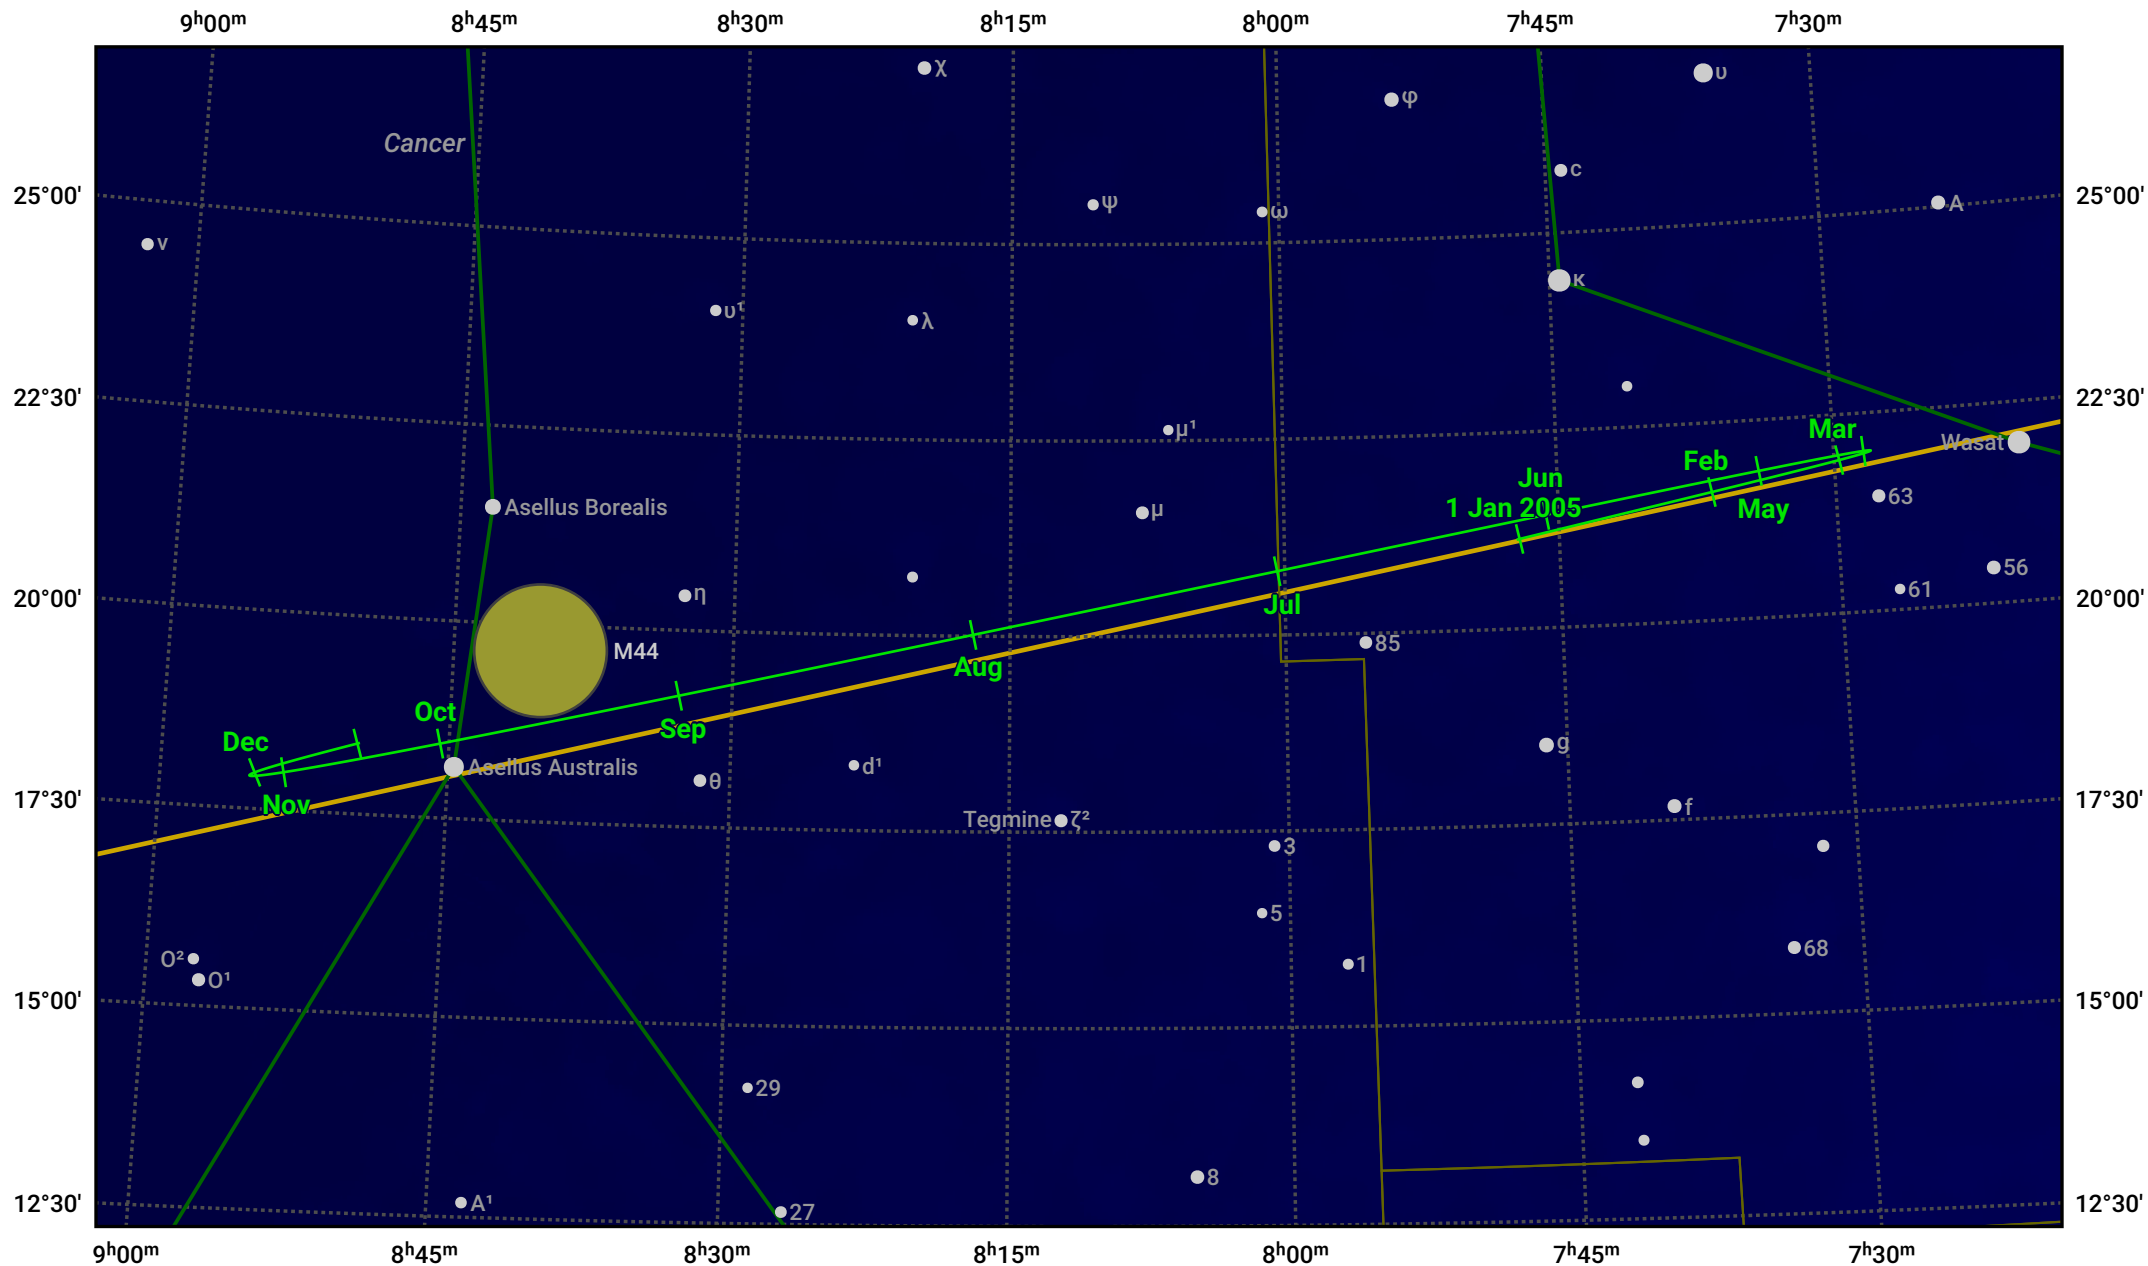

The path of Saturn in 2005

© Dominic Ford 2011–2024. Date markers placed at midnight UTC. Downloaded from <https://in-the-sky.org>

Magnitude scale: ● 6.0 ● 5.0 ● 4.0 ● 3.0

— Ecliptic Plane

● Galaxy ● Bright nebula ● Open cluster ● Globular cluster

Date	Mag	Angular size
2005 Jan 1	-0.4	20.5"
2005 Apr 1	-0.2	18.8"
2005 Jul 1	0.1	16.6"
2005 Oct 1	0.1	17.4"
2006 Jan 1	-0.2	20.2"