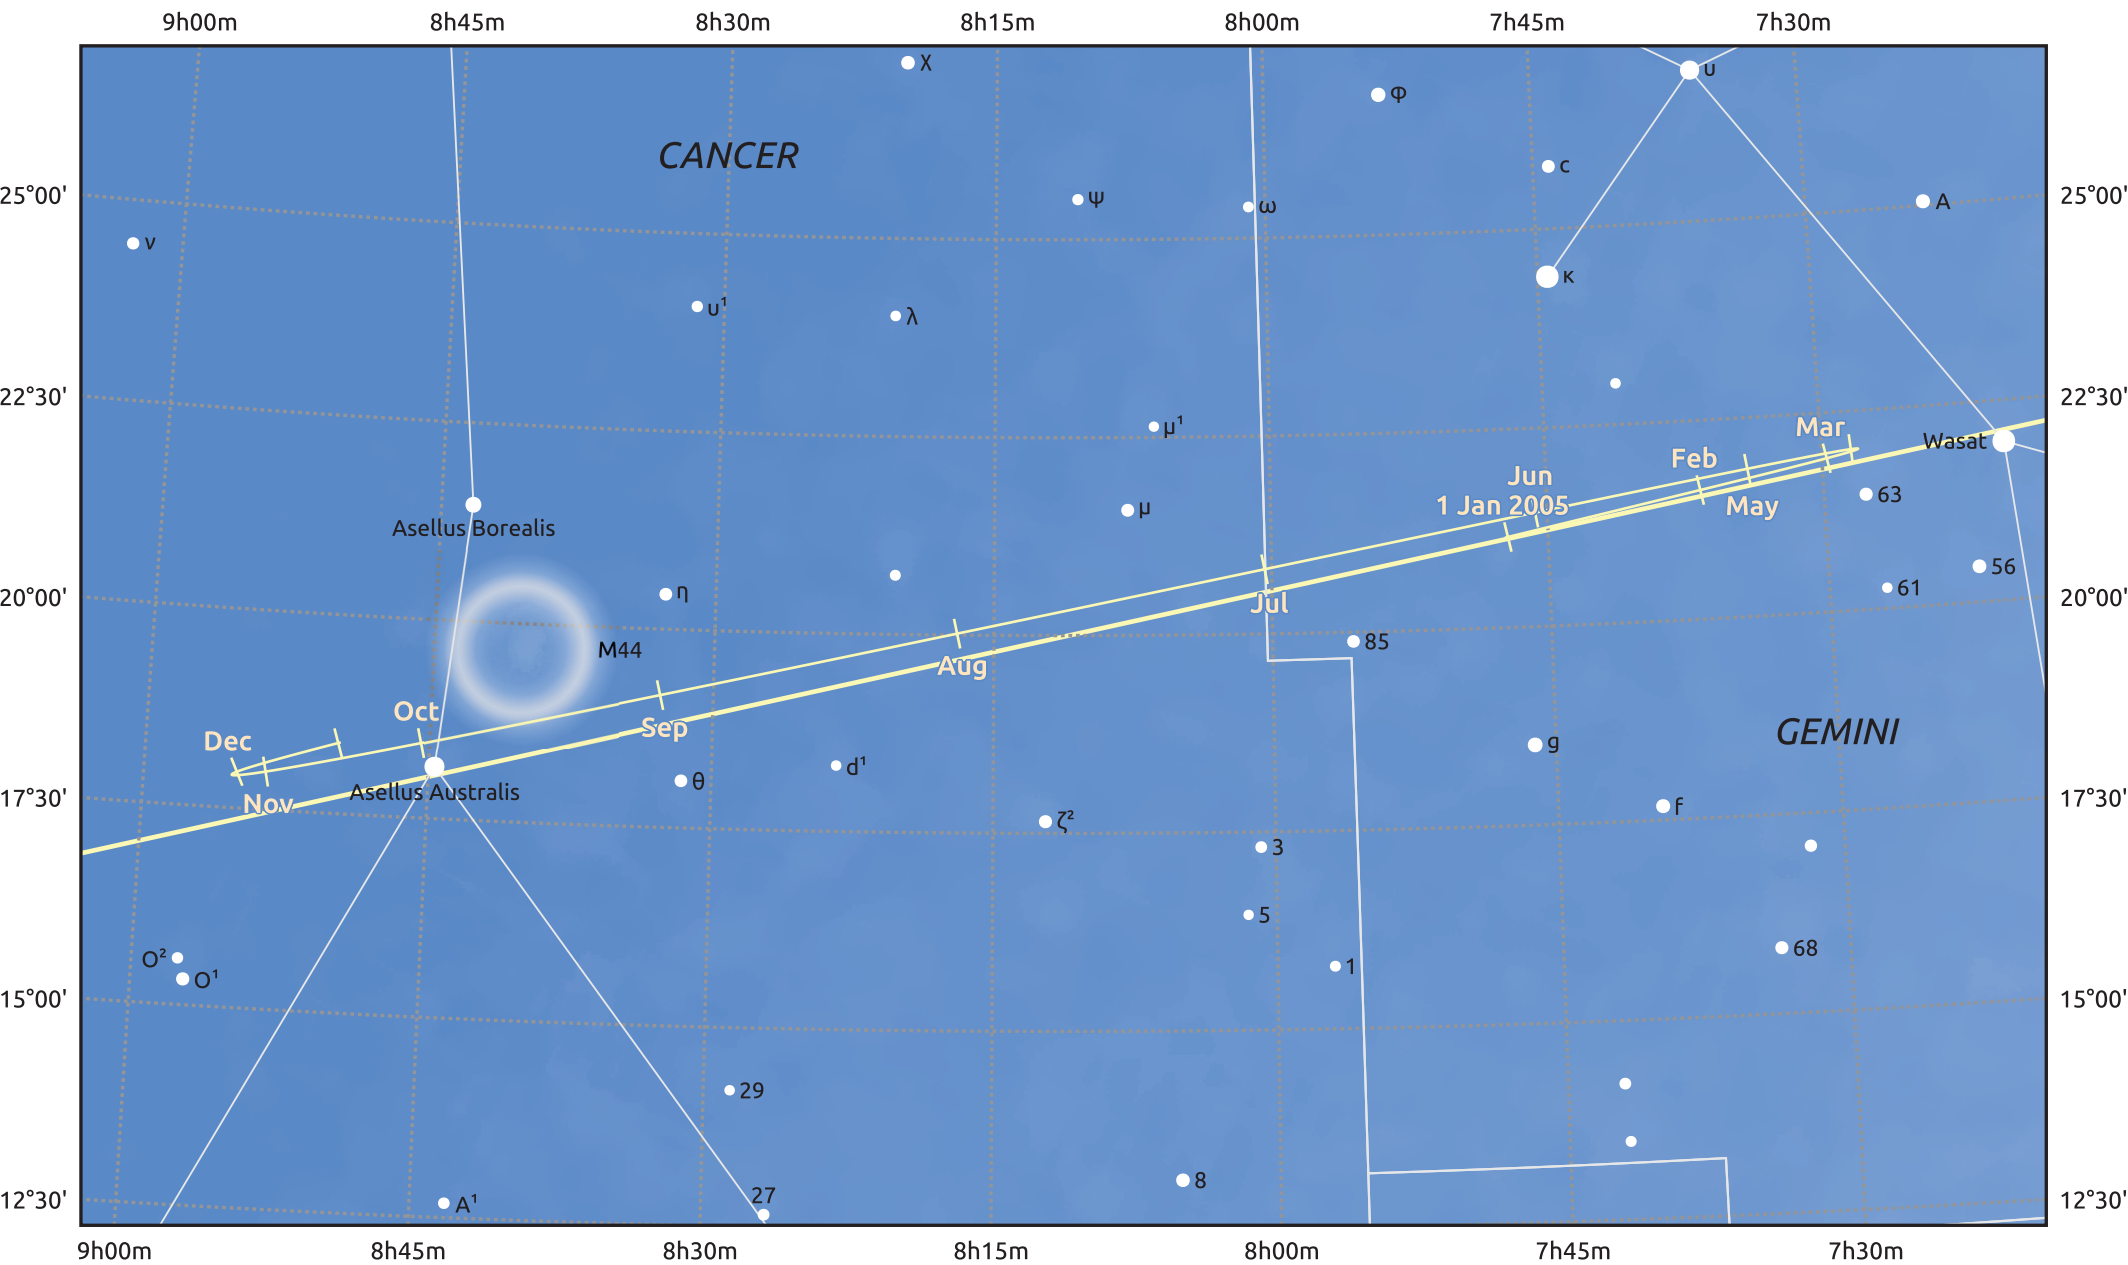

The path of Saturn in 2005

© Dominic Ford 2011–2025. Date markers placed at midnight UTC. Downloaded from <https://in-the-sky.org>

Magnitude scale: ● 6.0 ● 5.0 ● 4.0 ● 3.0

— Ecliptic Plane

Galaxy Bright nebula Open cluster Globular cluster Planetary nebula

Date	Mag	Angular size
2005 Jan 1	-0.4	20.5"
2005 Apr 1	-0.2	18.8"
2005 Jul 1	0.1	16.6"
2005 Oct 1	0.2	17.4"
2006 Jan 1	-0.2	20.2"