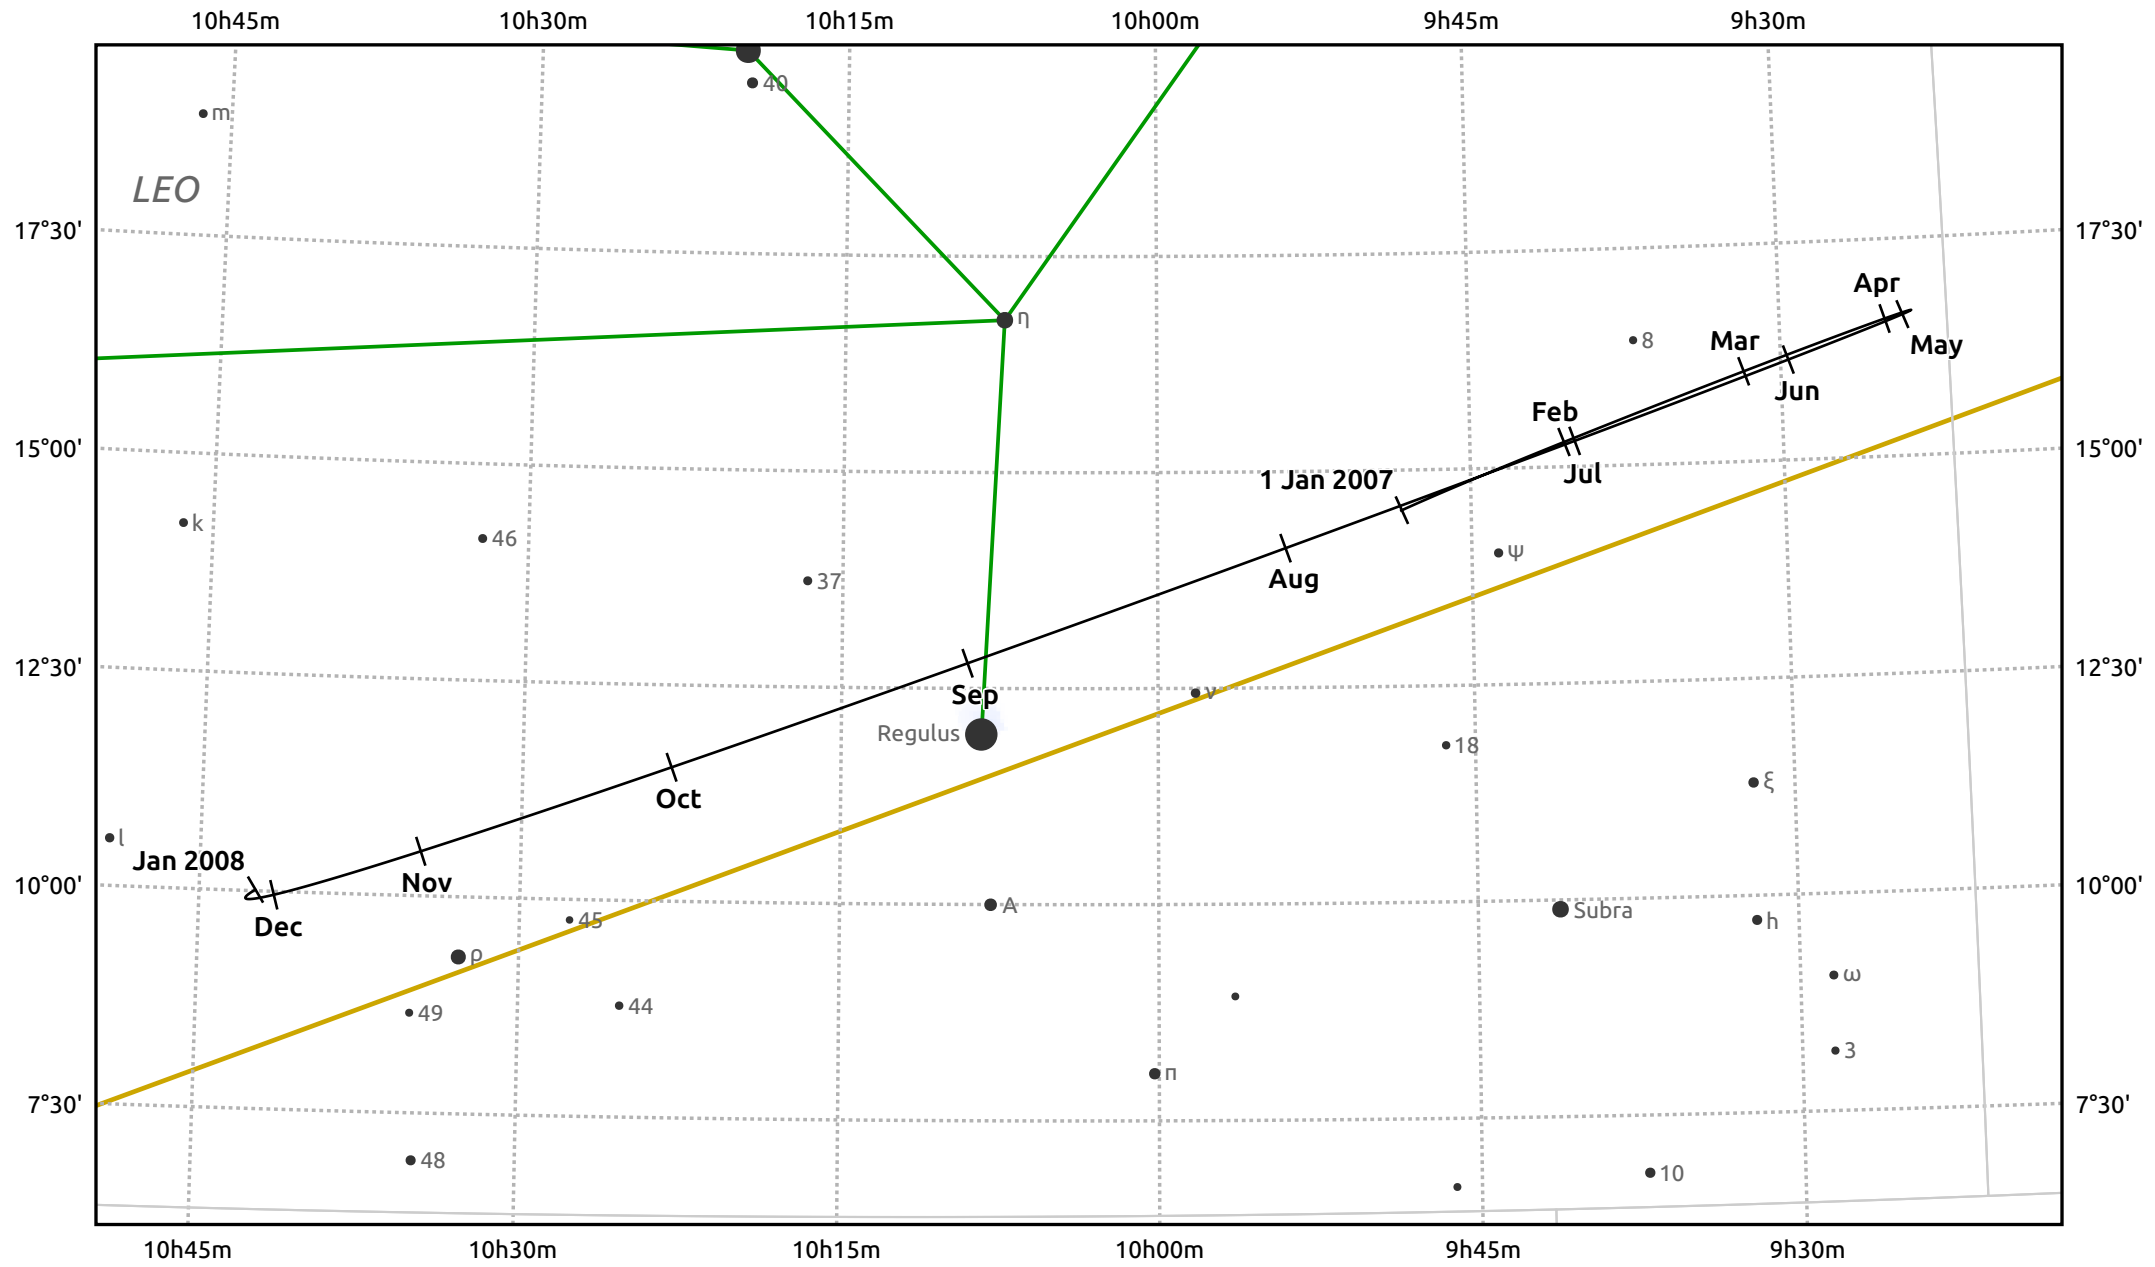

# The path of Saturn in 2007

© Dominic Ford 2011–2025. Date markers placed at midnight UTC. Downloaded from <https://in-the-sky.org>

Magnitude scale: • 6.0 • 5.0 • 4.0 • 3.0 • 2.0 • 1.0

— Ecliptic Plane

Galaxy Bright nebula Open cluster Globular cluster Planetary nebula

Date	Mag	Angular size
2007 Jan 1	0.1	19.7"
2007 Apr 1	0.0	19.4"
2007 Jul 1	0.4	16.7"
2007 Oct 1	0.6	16.5"
2008 Jan 1	0.4	19.1"