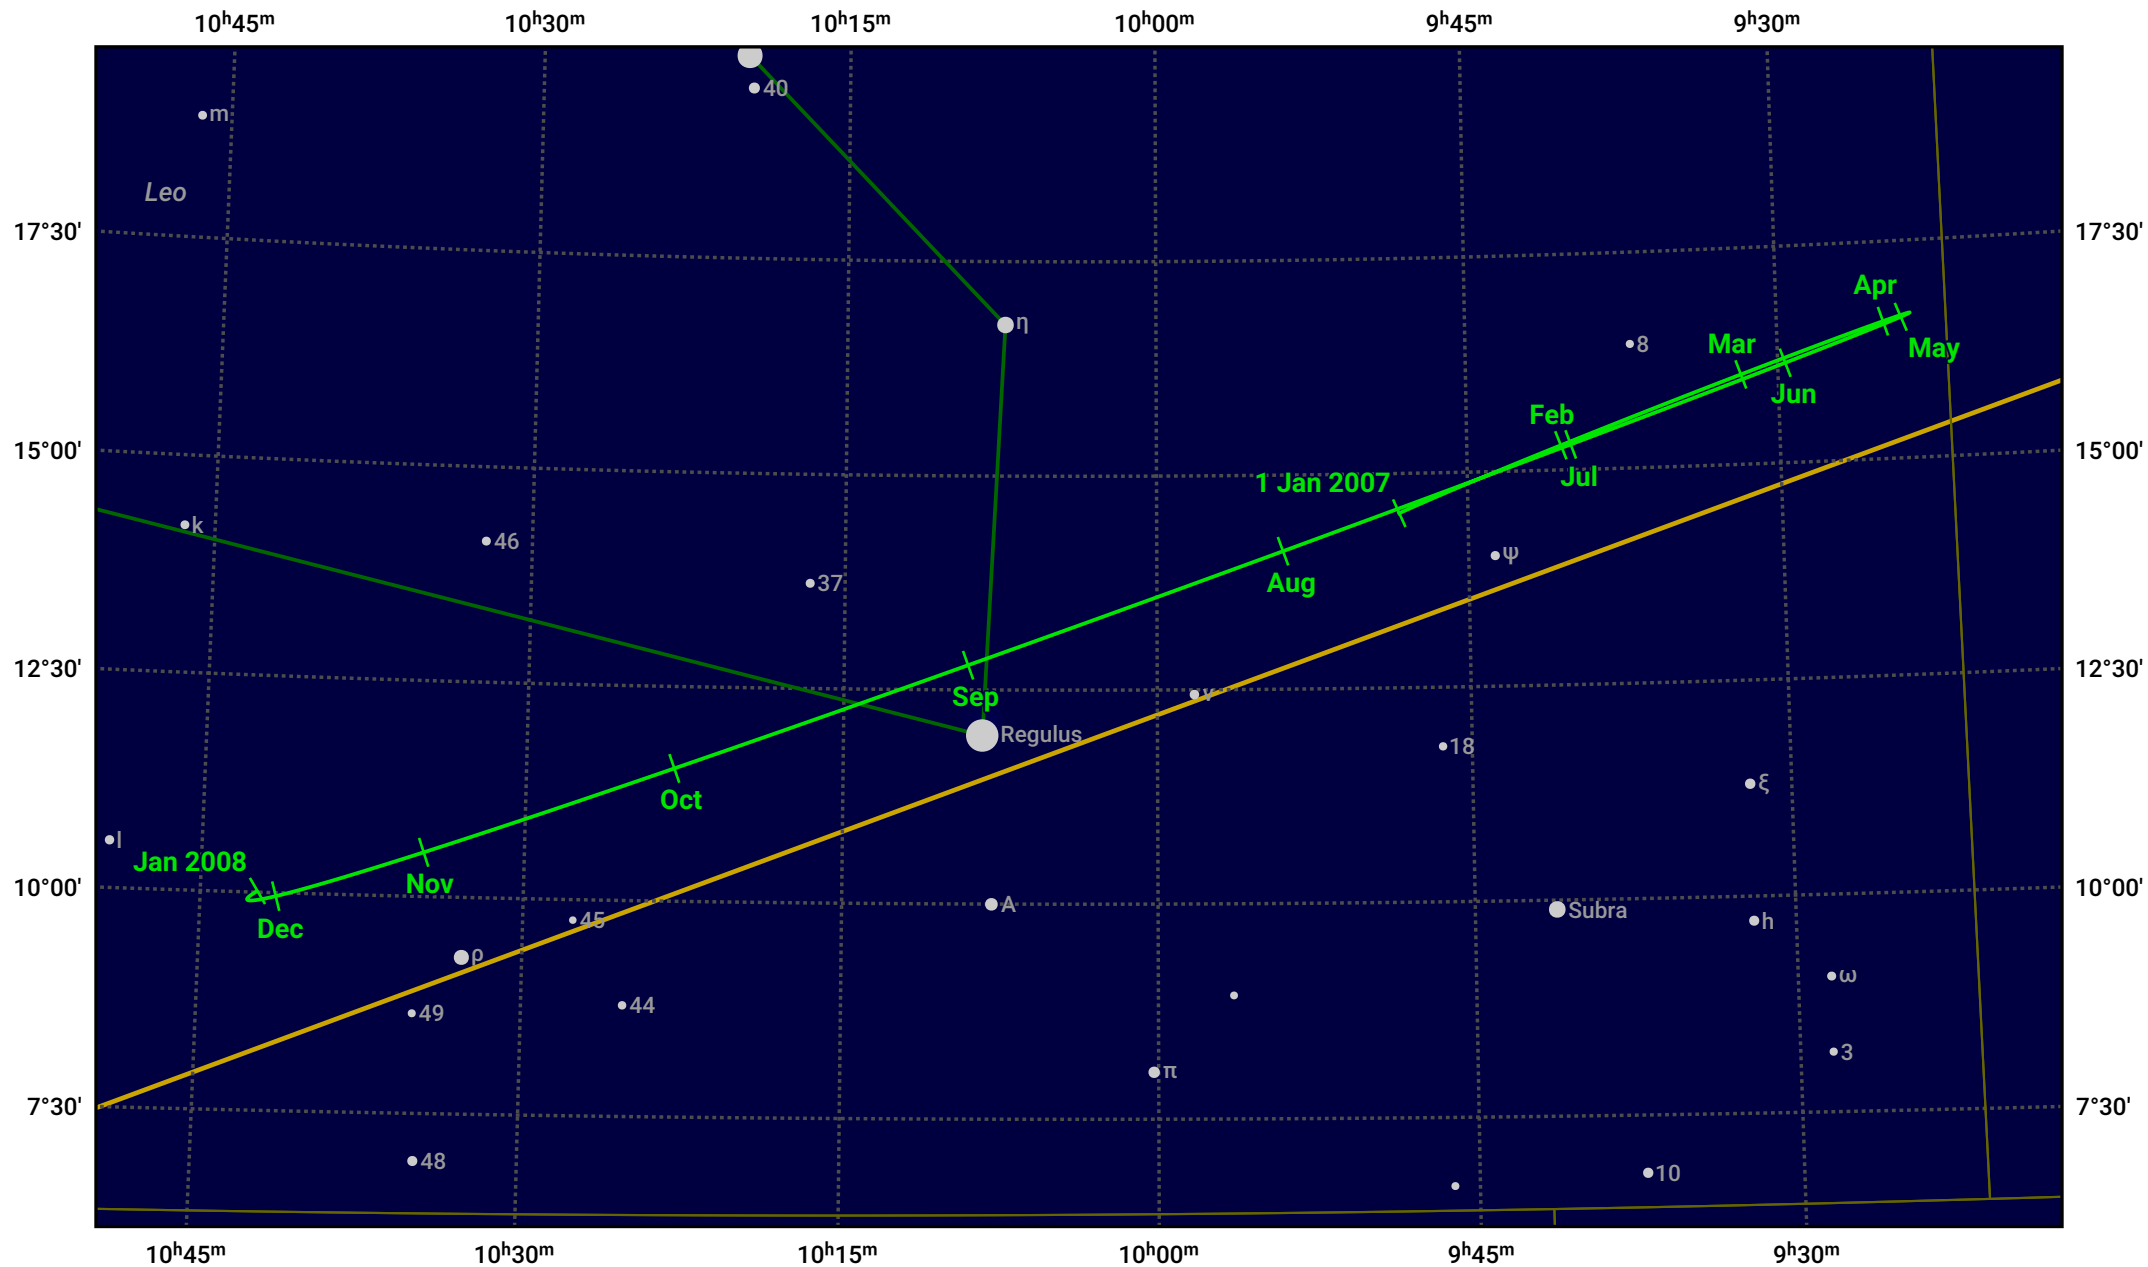

The path of Saturn in 2007

© Dominic Ford 2011–2024. Date markers placed at midnight UTC. Downloaded from <https://in-the-sky.org>

Magnitude scale: ● 6.0 ● 5.0 ● 4.0 ● 3.0 ● 2.0 ● 1.0

— Ecliptic Plane

● Galaxy
 ■ Bright nebula
 ● Open cluster
 ⊕ Globular cluster

Date	Mag	Angular size
2007 Jan 1	0.1	19.7"
2007 Apr 1	0.0	19.4"
2007 Jul 1	0.4	16.7"
2007 Oct 1	0.6	16.5"
2008 Jan 1	0.4	19.1"