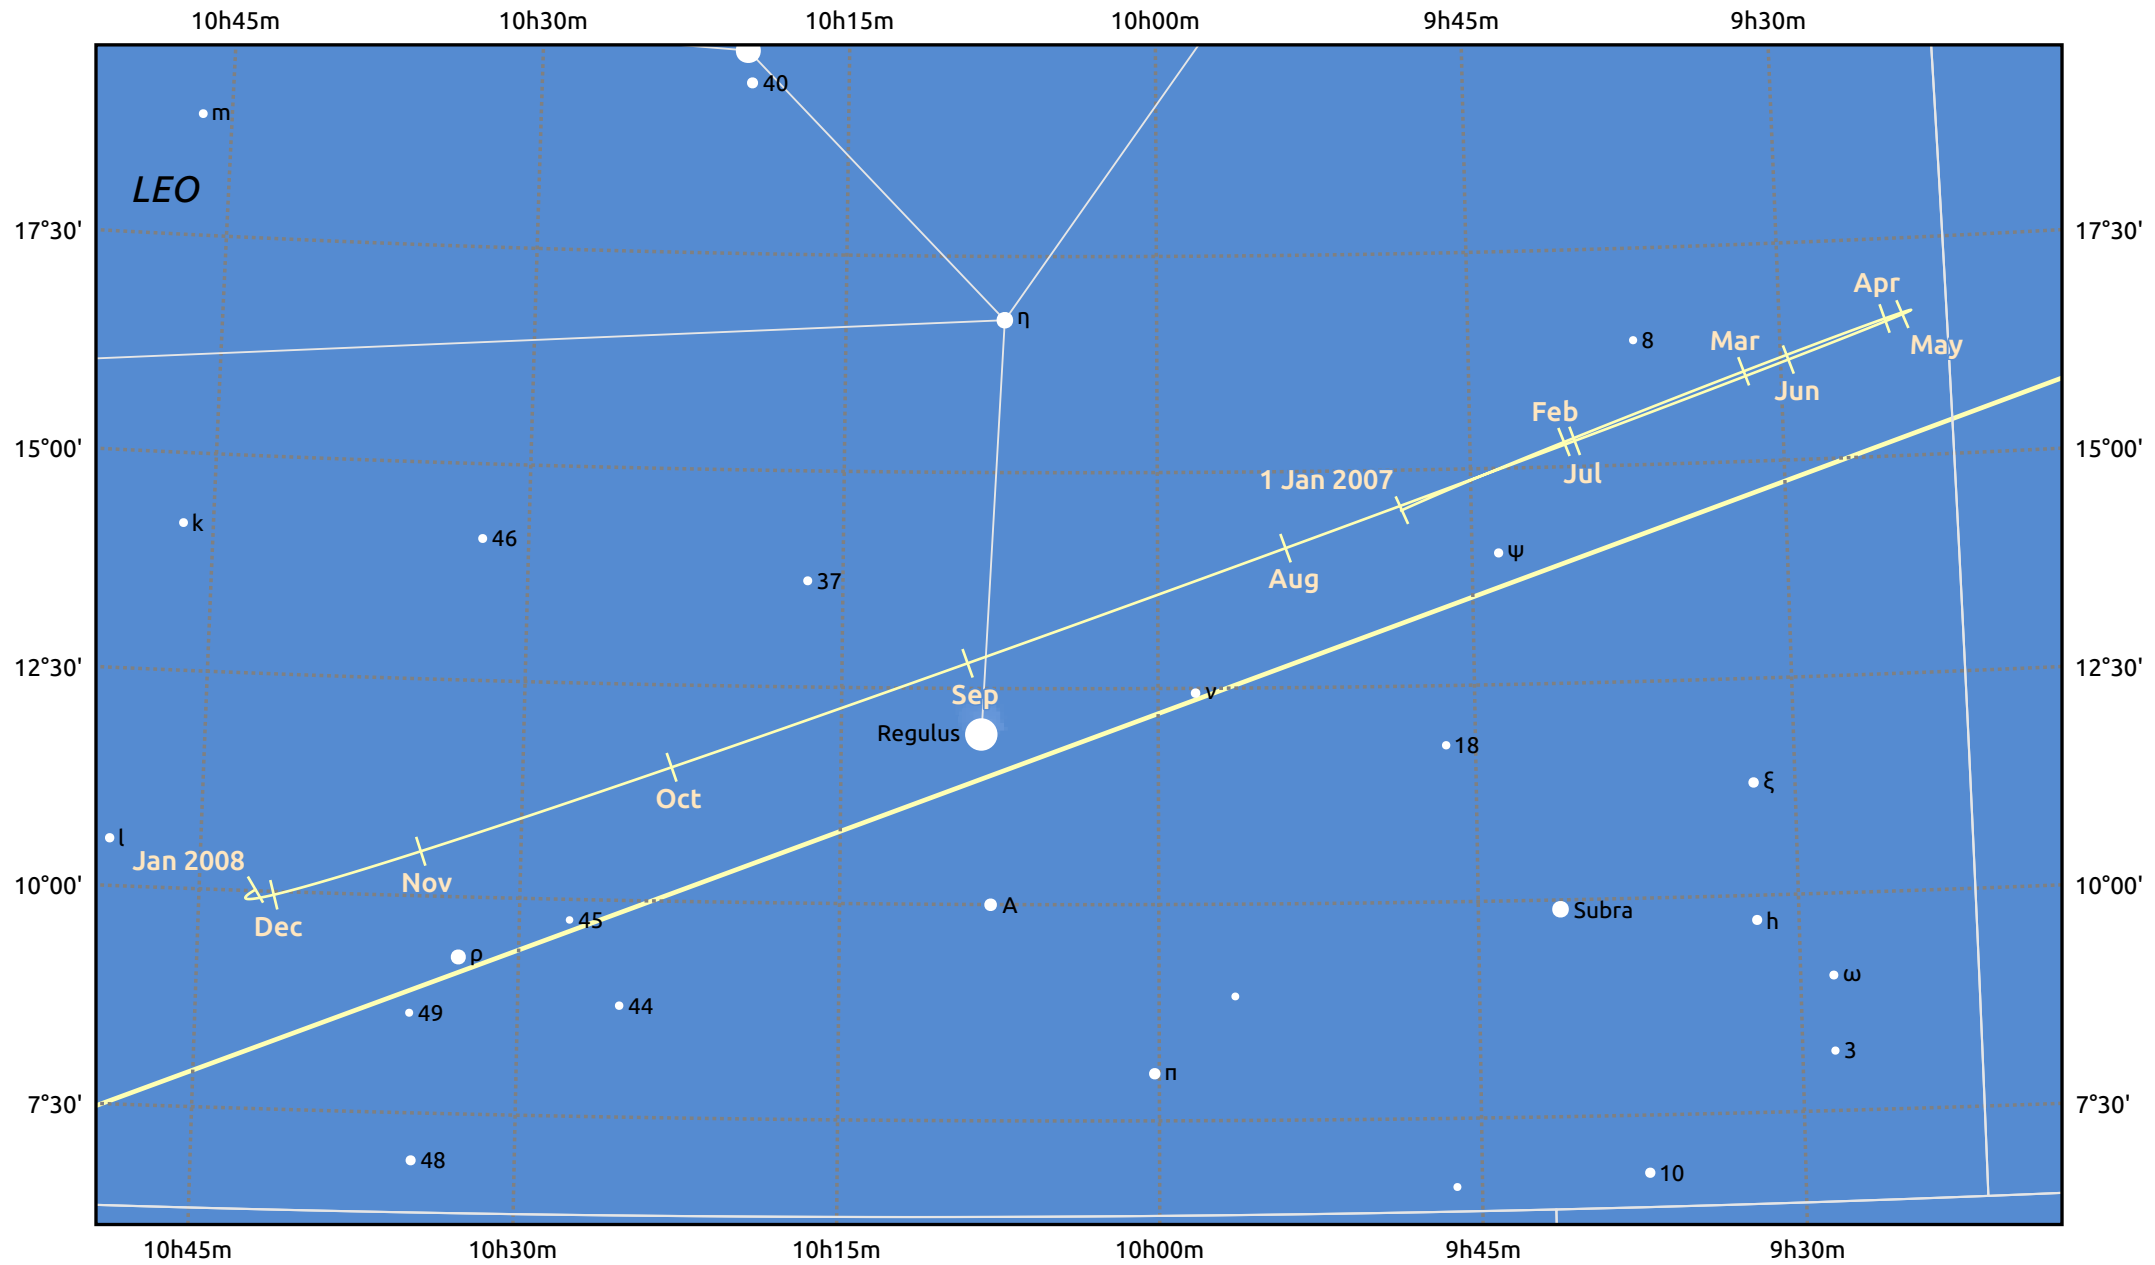

The path of Saturn in 2007

© Dominic Ford 2011–2025. Date markers placed at midnight UTC. Downloaded from <https://in-the-sky.org>

Magnitude scale: ● 6.0 ● 5.0 ● 4.0 ● 3.0 ● 2.0 ● 1.0

— Ecliptic Plane

Galaxy Bright nebula Open cluster Globular cluster Planetary nebula

Date	Mag	Angular size
2007 Jan 1	0.1	19.7"
2007 Apr 1	0.0	19.4"
2007 Jul 1	0.4	16.7"
2007 Oct 1	0.6	16.5"
2008 Jan 1	0.4	19.1"